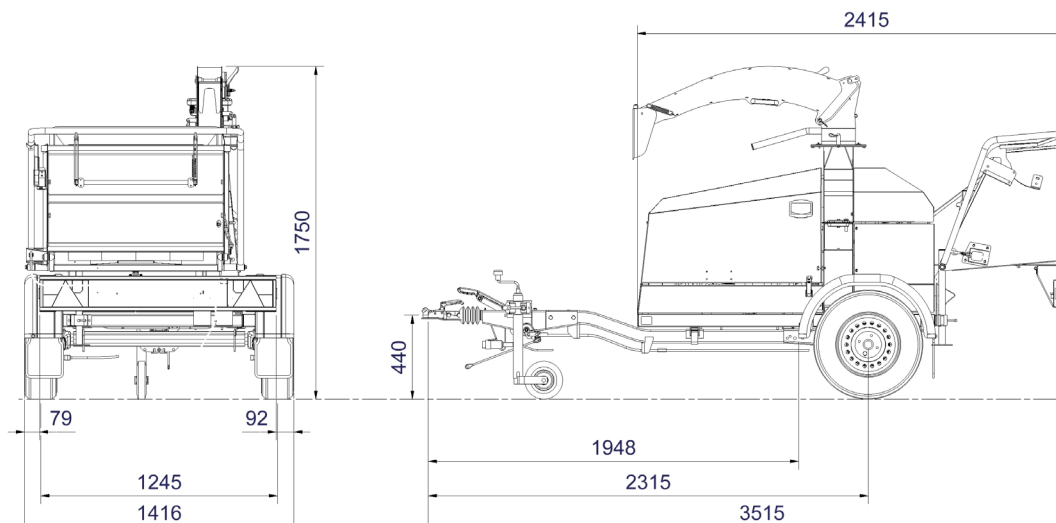

Linddana A/S
T +45 75 80 52 00
tp@linddana.com
www.linddana.com