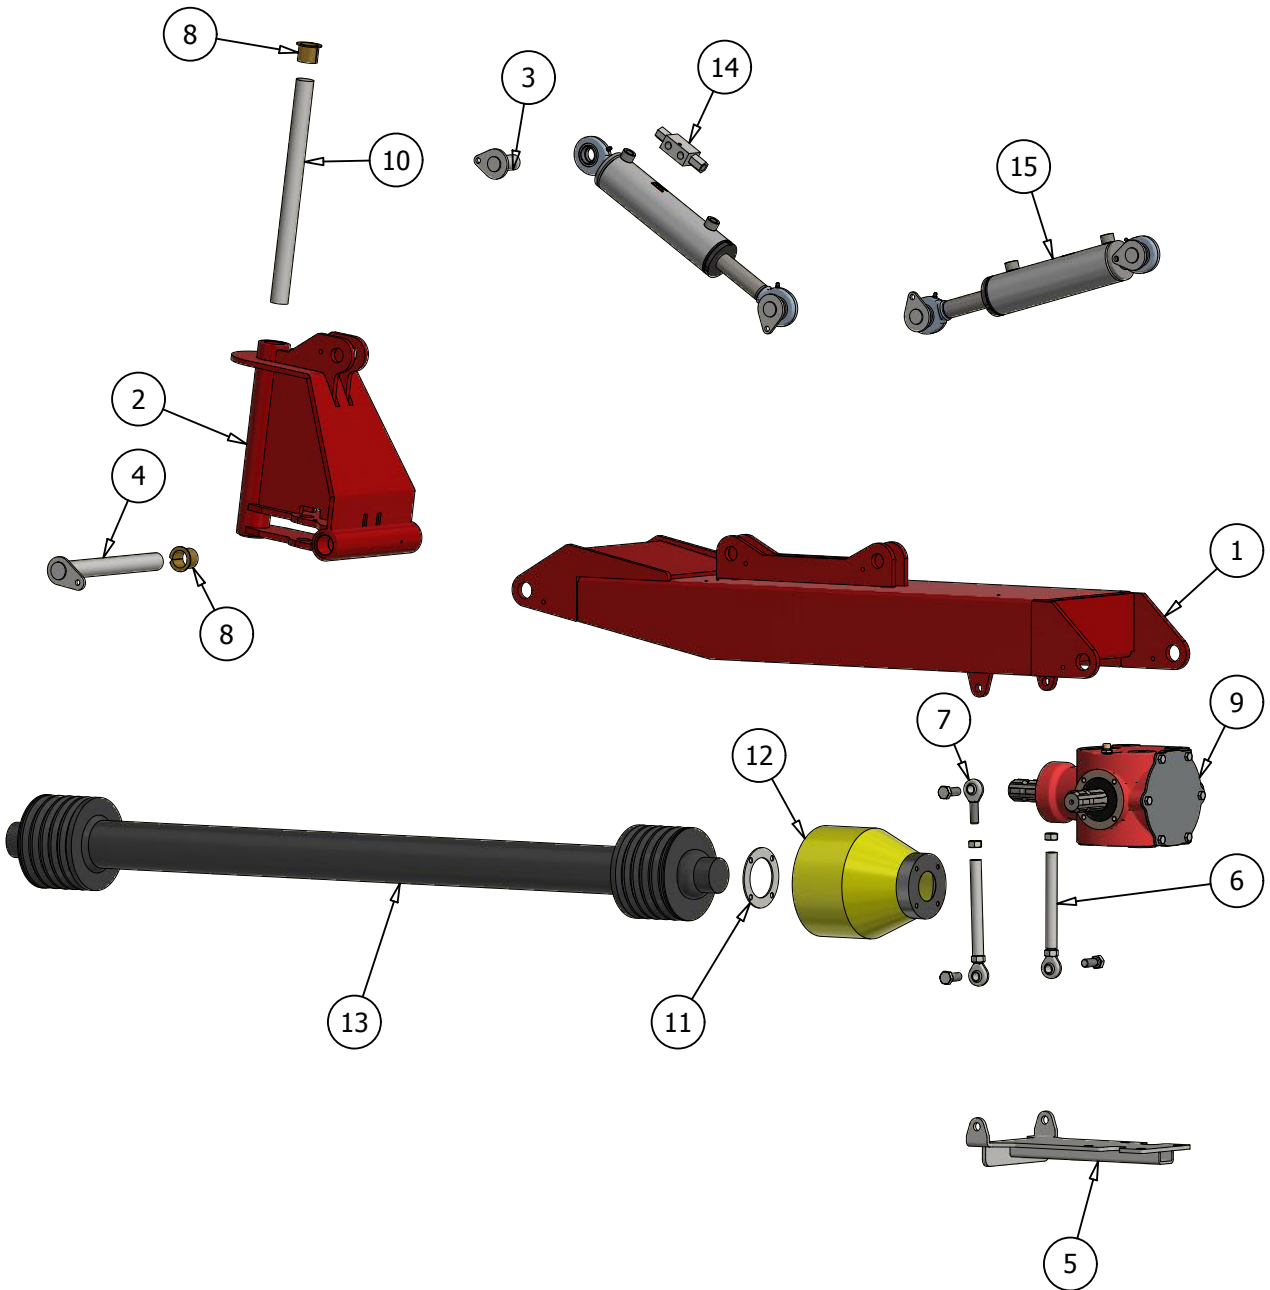

## Spare Parts List

For Product number:

| A301240 |

Version 2.3, 05-2019, English

Pos.	Pcs.	Part/No	Description
1	1	55500314	3-Point Linkage T65
2	8	55500775	Spacer f. HY-Cylinder Swing
3	1	44175906	Bracket f. Valve, T-models
4	1	55500714	Bracket f. Double Check Valve
5	1	55500776	Bracket f. E-valve
6	2	55500787	Distance Pipe f. HY-Hoses
7	1	55500718	HY-Hose Guide
8	4	55500789	Cylinder Bolt Ø30/61
9	1	55500607	Cover f. E-Valve
10	2	55500811	Foot T65
11	1	20025024	Flow Valve
12	2	37019127	Linkage Pin Ø19X127
13	2	37028095	Linkage Pin Ø28X95
14	1	37025083	Linkage Pin Ø25X83
15	5	20030091	Safety Pin Ø10
16	1	55501572	Support f. PTO
17	1	20025004	Double Check Valve, 1/4"
18	1	20052040	Control Valve
19	1	20025038	Joystick Control Valve
20	1	20025001	Flow Valve, 1/4"
21	1	20060079	Joystick w. 4 Buttons
22	1	55500279	Cover f. Joystick Control Valve
23	1	55500952	Bracket f. Joystick Control Valve
24	1	20030002	Adjustment Handle M10x20
25	2	20026029	HY-Cylinder 30-60-150-Ø30

Pos.	Pcs.	Part/No	Description
1	1	55500580	Arm
2	1	55500605	Base f. Arm
3	4	55500789	Cylinder Bolt $\varnothing$ 30/61
4	1	55500799	Cylinder Bolt $\varnothing$ 35/331
5	1	55500805	Support f. Gearbox
6	1	55500804	Pipe f. Parallel Guide
7	4	20030019	Ball Joint $\varnothing$ 16-10L External Threading
8	4	20040012	Bronze Bushing $\varnothing$ 35 w. Flange
9	1	20050028	T-Gear Box
10	1	55500796	Bolt f. Base $\varnothing$ 35x450
11	1	55501501	Cover Plate
12	1	60000302	PTO Cover
13	1	20050027	PTO Shaft f. T65
14	1	20025019	Valve 3/8"
15	2	20026030	HY-Cylinder 35-70-200- $\varnothing$ 30