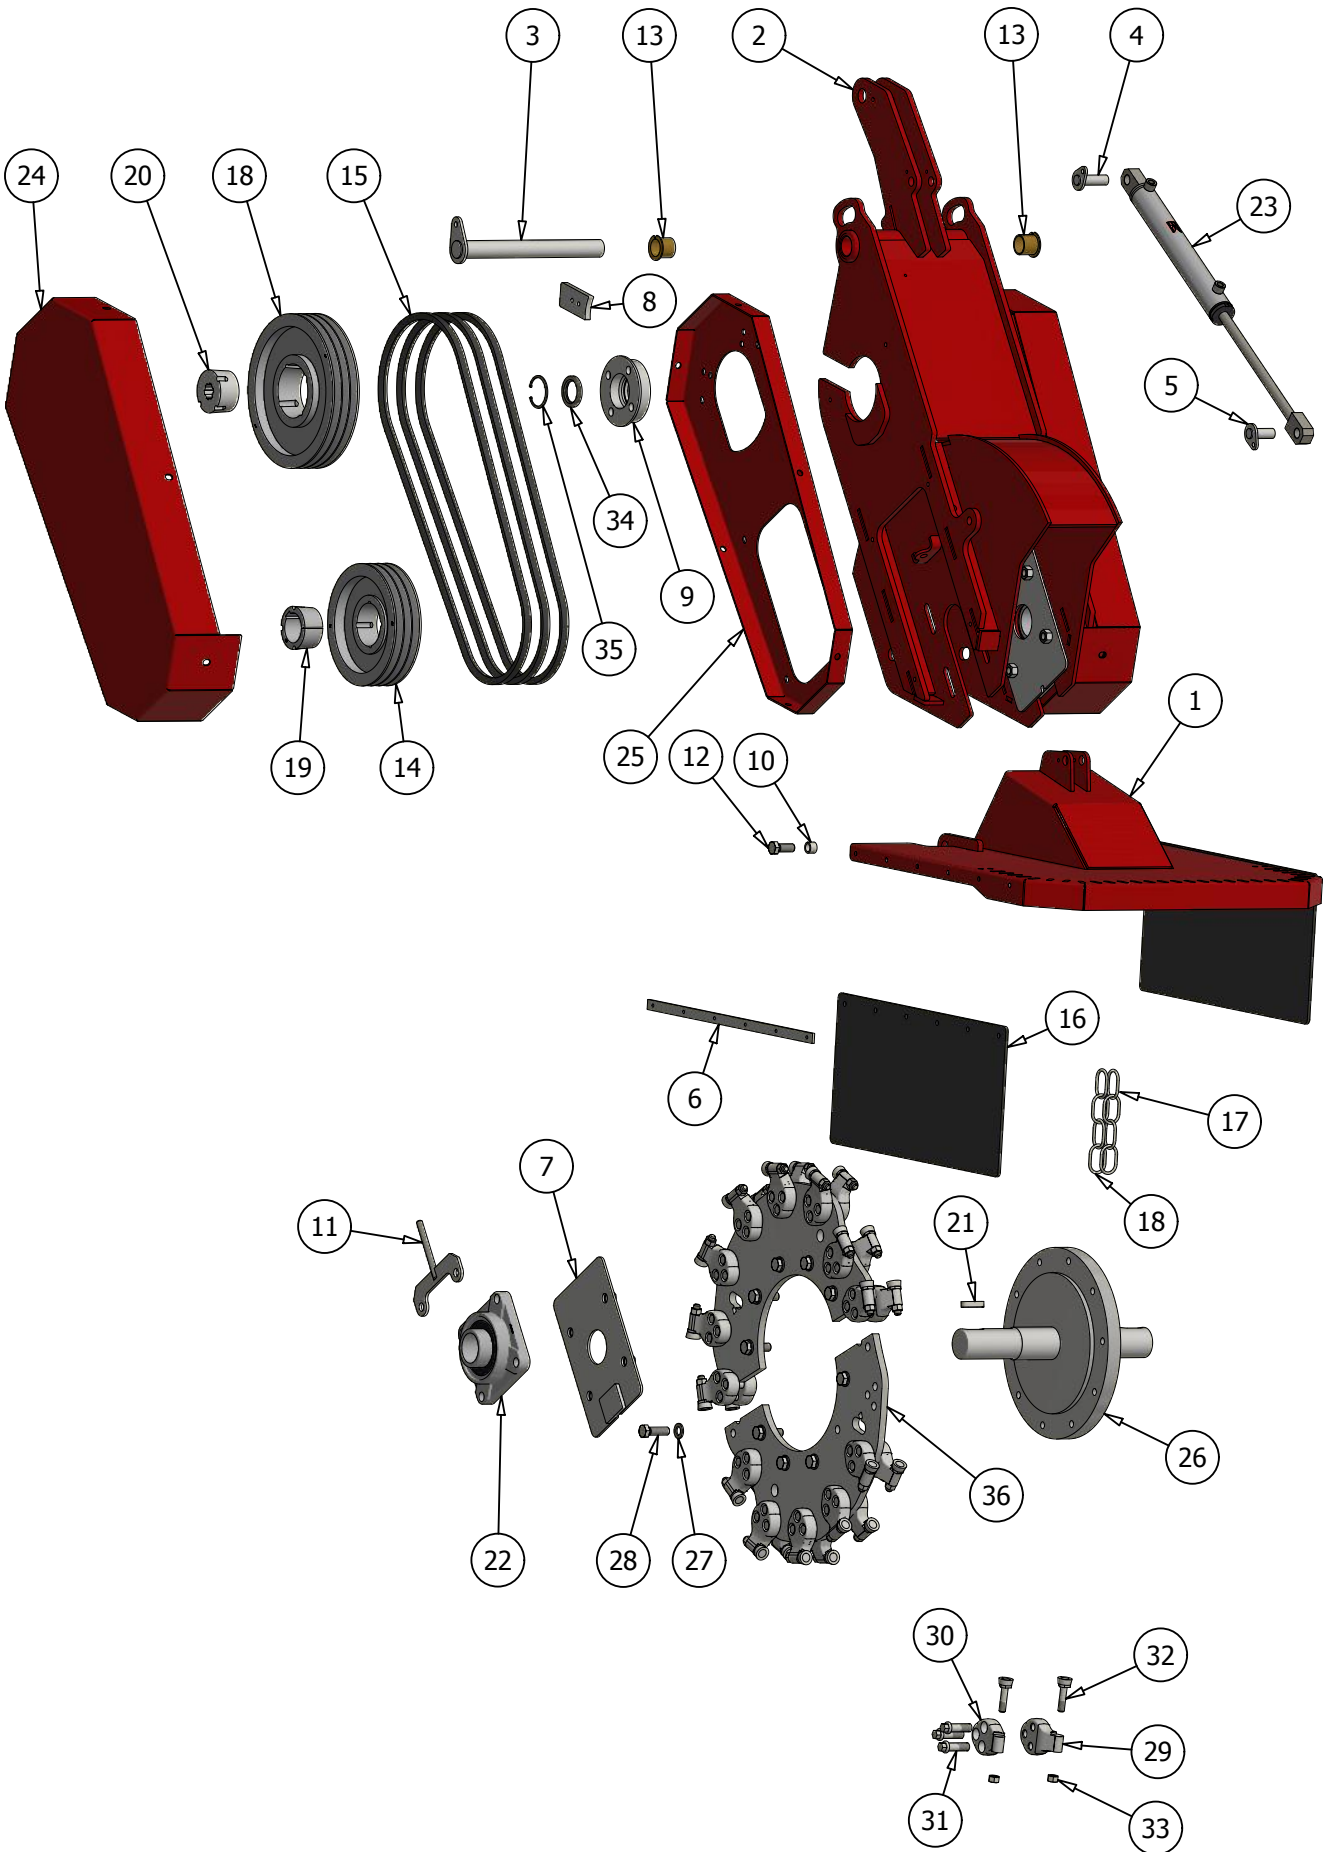

## Spare Parts List

For Product number:

| A301240 |

Version 2.3, 05-2019, English

Pos.	Pcs.	Part/No	Description
1	1	55500314	3-Point Linkage T65
2	8	55500775	Spacer f. HY-Cylinder Swing
3	1	44175906	Bracket f. Valve, T-models
4	1	55500714	Bracket f. Double Check Valve
5	1	55500776	Bracket f. E-valve
6	2	55500787	Distance Pipe f. HY-Hoses
7	1	55500718	HY-Hose Guide
8	4	55500789	Cylinder Bolt Ø30/61
9	1	55500607	Cover f. E-Valve
10	2	55500811	Foot T65
11	1	20025024	Flow Valve
12	2	37019127	Linkage Pin Ø19X127
13	2	37028095	Linkage Pin Ø28X95
14	1	37025083	Linkage Pin Ø25X83
15	5	20030091	Safety Pin Ø10
16	1	55501572	Support f. PTO
17	1	20025004	Double Check Valve, 1/4"
18	1	20052040	Control Valve
19	1	20025038	Joystick Control Valve
20	1	20025001	Flow Valve, 1/4"
21	1	20060079	Joystick w. 4 Buttons
22	1	55500279	Cover f. Joystick Control Valve
23	1	55500952	Bracket f. Joystick Control Valve
24	1	20030002	Adjustment Handle M10x20
25	2	20026029	HY-Cylinder 30-60-150-Ø30

Pos.	Pcs.	Part/No	Description
1	1	55500580	Arm
2	1	55500605	Base f. Arm
3	4	55500789	Cylinder Bolt $\varnothing$ 30/61
4	1	55500799	Cylinder Bolt $\varnothing$ 35/331
5	1	55500805	Support f. Gearbox
6	1	55500804	Pipe f. Parallel Guide
7	4	20030019	Ball Joint $\varnothing$ 16-10L External Threading
8	4	20040012	Bronze Bushing $\varnothing$ 35 w. Flange
9	1	20050028	T-Gear Box
10	1	55500796	Bolt f. Base $\varnothing$ 35x450
11	1	55501501	Cover Plate
12	1	60000302	PTO Cover
13	1	20050027	PTO Shaft f. T65
14	1	20025019	Valve 3/8"
15	2	20026030	HY-Cylinder 35-70-200- $\varnothing$ 30