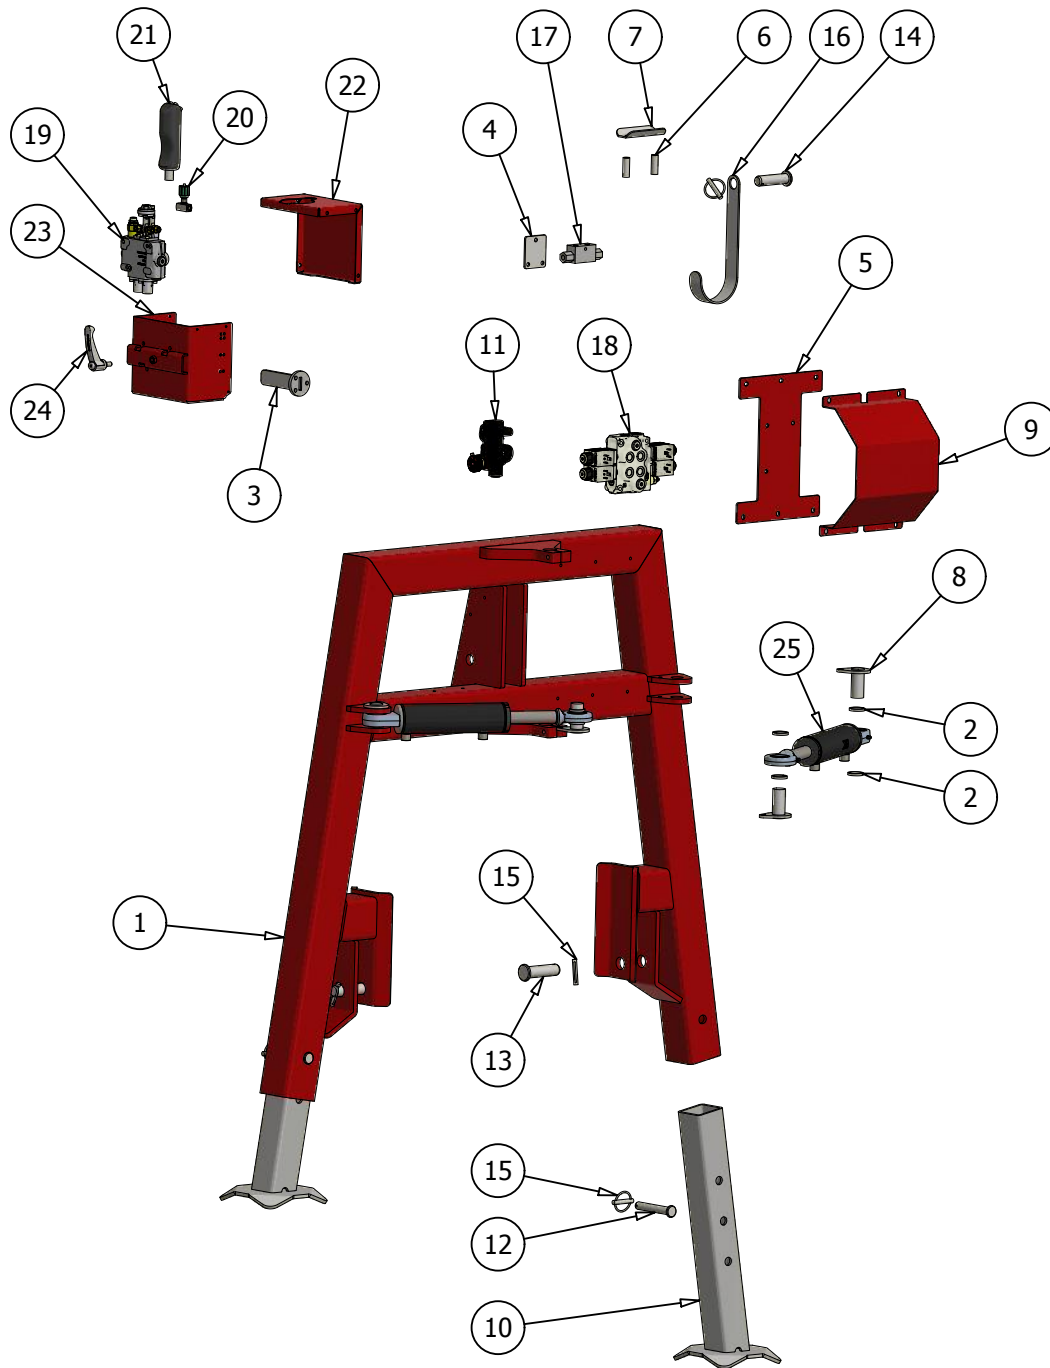

## Spare Parts List

For Product number:

| A301240 |

Version 2.3, 05-2019, English

Pos.	Pcs.	Part/No	Description
1	1	55500314	3-Point Linkage T65
2	8	55500775	Spacer f. HY-Cylinder Swing
3	1	44175906	Bracket f. Valve, T-models
4	1	55500714	Bracket f. Double Check Valve
5	1	55500776	Bracket f. E-valve
6	2	55500787	Distance Pipe f. HY-Hoses
7	1	55500718	HY-Hose Guide
8	4	55500789	Cylinder Bolt Ø30/61
9	1	55500607	Cover f. E-Valve
10	2	55500811	Foot T65
11	1	20025024	Flow Valve
12	2	37019127	Linkage Pin Ø19X127
13	2	37028095	Linkage Pin Ø28X95
14	1	37025083	Linkage Pin Ø25X83
15	5	20030091	Safety Pin Ø10
16	1	55501572	Support f. PTO
17	1	20025004	Double Check Valve, 1/4"
18	1	20052040	Control Valve
19	1	20025038	Joystick Control Valve
20	1	20025001	Flow Valve, 1/4"
21	1	20060079	Joystick w. 4 Buttons
22	1	55500279	Cover f. Joystick Control Valve
23	1	55500952	Bracket f. Joystick Control Valve
24	1	20030002	Adjustment Handle M10x20
25	2	20026029	HY-Cylinder 30-60-150-Ø30

Pos.	Pcs.	Part/No	Description
1	1	55500580	Arm
2	1	55500605	Base f. Arm
3	4	55500789	Cylinder Bolt $\varnothing$ 30/61
4	1	55500799	Cylinder Bolt $\varnothing$ 35/331
5	1	55500805	Support f. Gearbox
6	1	55500804	Pipe f. Parallel Guide
7	4	20030019	Ball Joint $\varnothing$ 16-10L External Threading
8	4	20040012	Bronze Bushing $\varnothing$ 35 w. Flange
9	1	20050028	T-Gear Box
10	1	55500796	Bolt f. Base $\varnothing$ 35x450
11	1	55501501	Cover Plate
12	1	60000302	PTO Cover
13	1	20050027	PTO Shaft f. T65
14	1	20025019	Valve 3/8"
15	2	20026030	HY-Cylinder 35-70-200- $\varnothing$ 30