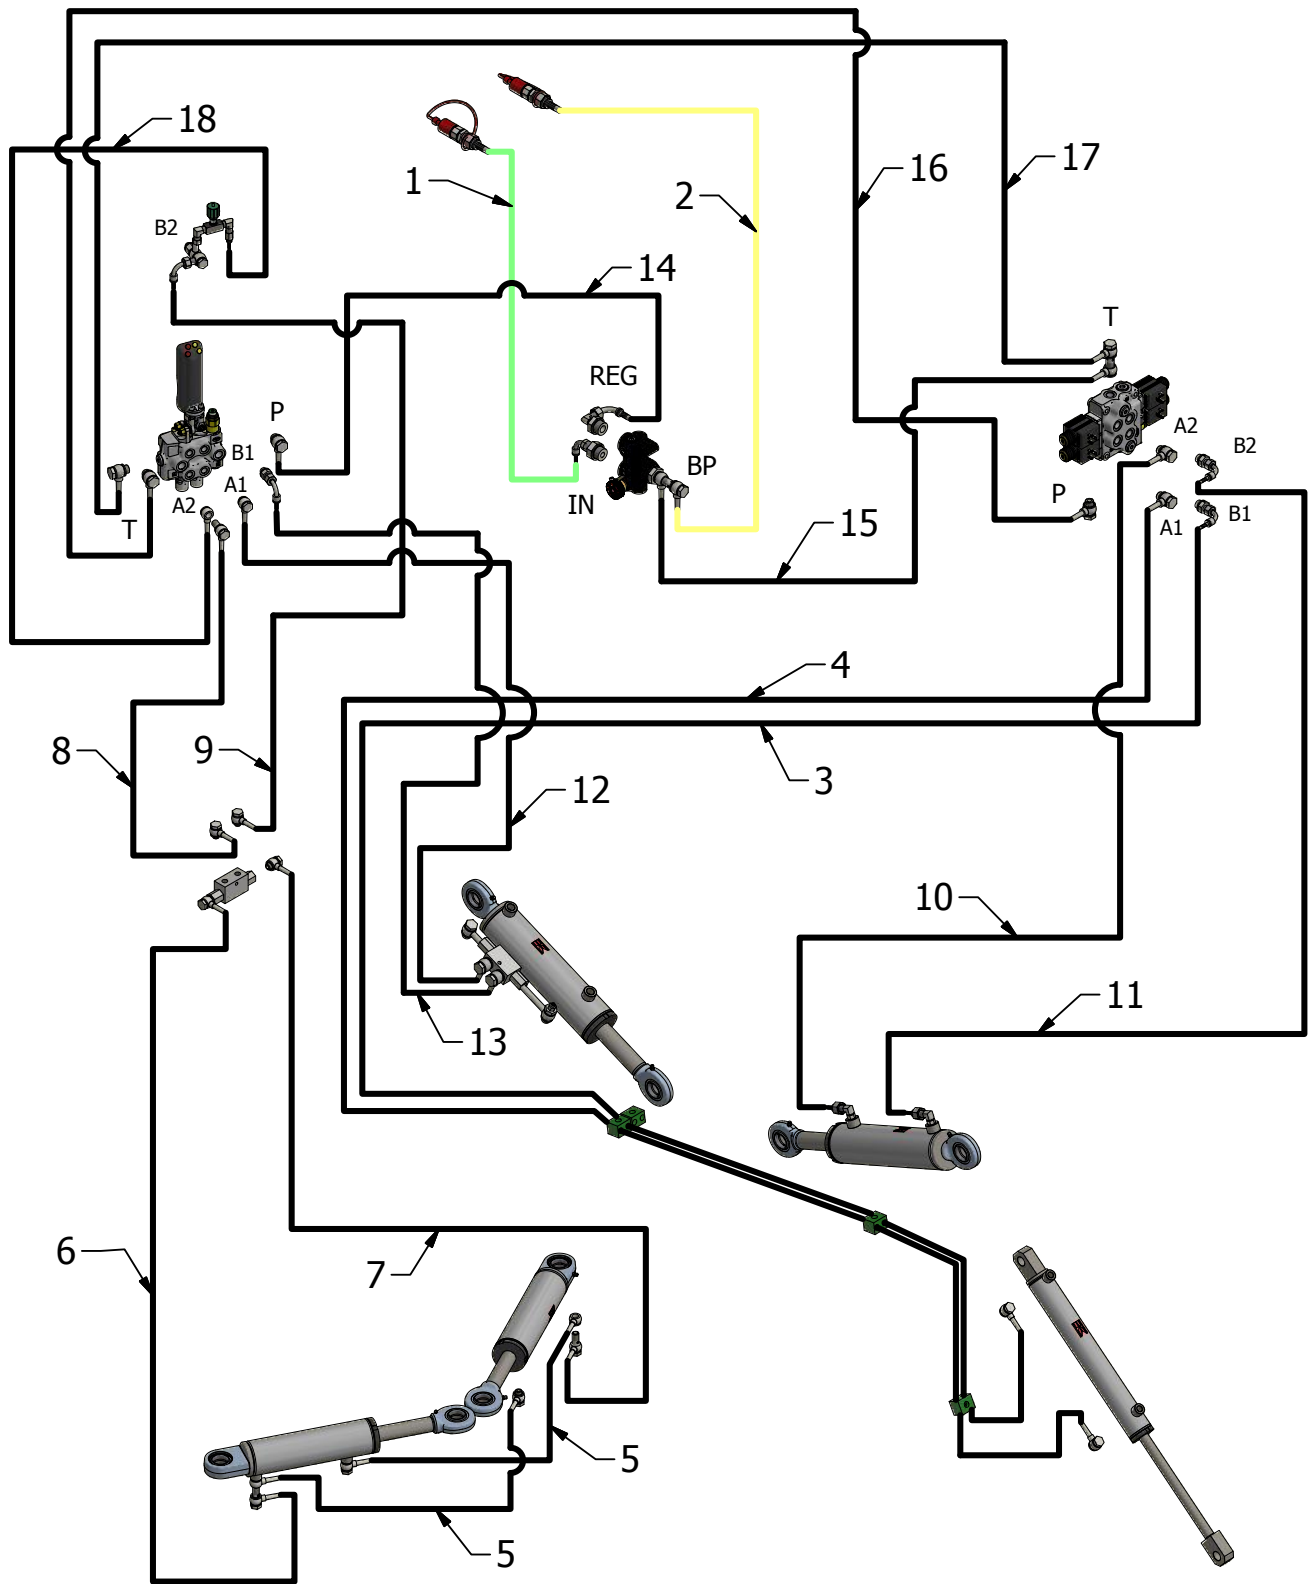

Pos.	Pcs.	Part/No	Description
1	1	20023176	Hydraulic hose 1/2", L = 1350 mm
2	1	20023177	Hydraulic hose 1/2", L = 1460 mm
3	1	20023178	Hydraulic hose 1/4", L = 2580 mm
4	1	20023179	Hydraulic hose 1/4", L = 2580 mm
5	1	20023180	Hydraulic hose 1/4", L = 630 mm
6	1	20023181	Hydraulic hose 1/4", L = 380 mm
7	1	20023182	Hydraulic hose 1/4", L = 860 mm
8	1	20023183	Hydraulic hose 1/4", L = 2300 mm + 0,5 m hose sleeve
9	1	20023184	Hydraulic hose 1/4", L = 2380 mm + 0,5 m hose sleeve
10	1	20023185	Hydraulic hose 1/4", L = 1760 mm
11	1	20023186	Hydraulic hose 1/4", L = 1550 mm
12	1	20023187	Hydraulic hose 1/4", L = 2600 mm + 0,5 m hose sleeve
13	1	20023188	Hydraulic hose 1/4", L = 2600 mm + 0,5 m hose sleeve
14	1	20023189	Hydraulic hose 1/4", L = 2400 mm + 0,5 m hose sleeve
15	1	20023190	Hydraulic hose 1/4", L = 520 mm
16	1	20023191	Hydraulic hose 1/4", L = 2400 mm + 0,5 m hose sleeve
17	1	20023192	Hydraulic hose 1/4", L = 2400 mm + 0,5 m hose sleeve
18	1	20023193	Hydraulic hose 1/4", L = 160 mm