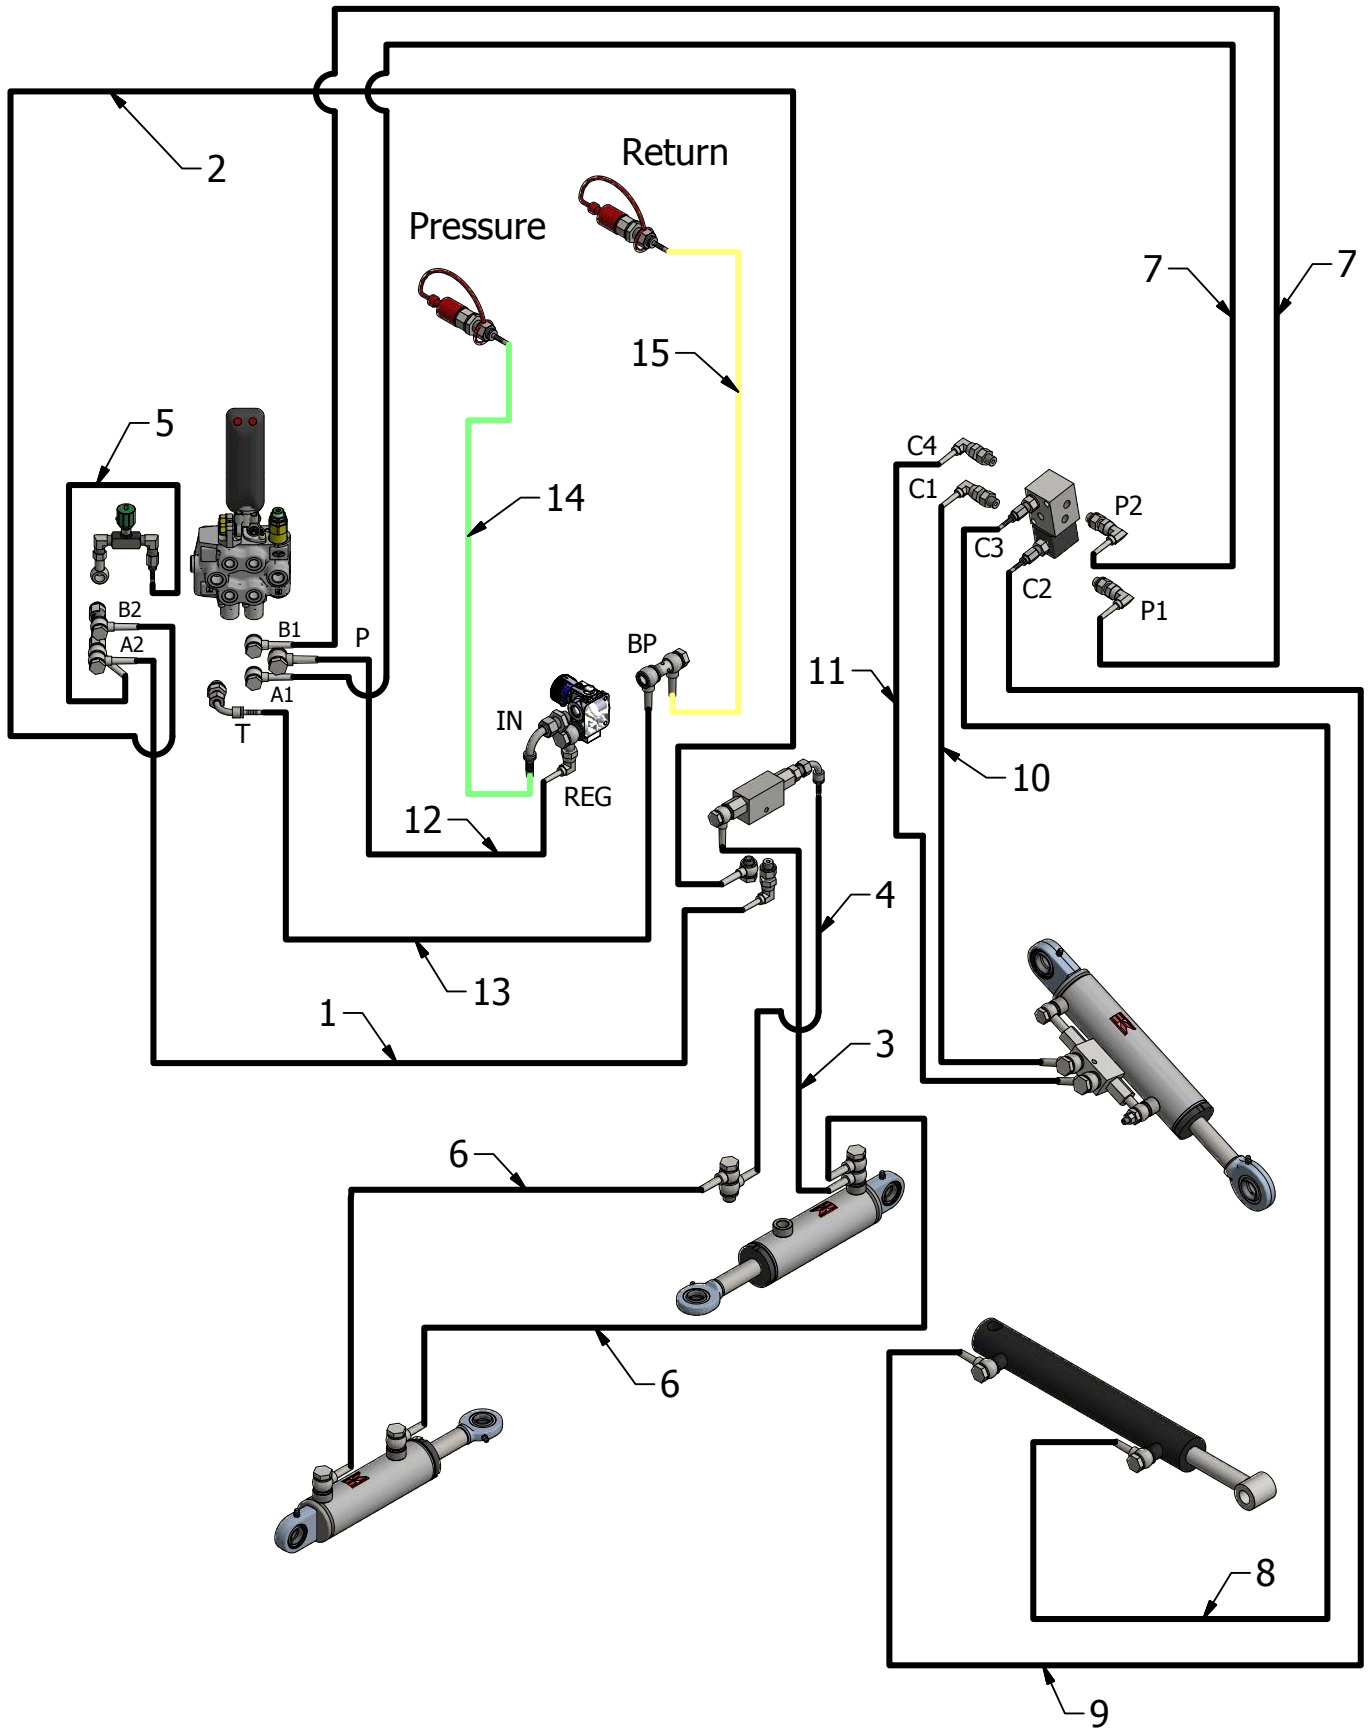

Pos.	Pcs.	Part/No	Description
1	1	20023251	Hydraulic Hose 1/4" x 1540
2	1	20023252	Hydraulic Hose 1/4" x 1510
3	1	20023253	Hydraulic Hose 1/4" x 270
4	1	20023254	Hydraulic Hose 1/4" x 185
5	1	20023255	Hydraulic Hose 1/4" x 160
6	2	20023256	Hydraulic Hose 1/4" x 420
7	2	20023257	Hydraulic Hose 1/4" x 1715
8	1	20023258	Hydraulic Hose 1/4" x 1290
9	1	20023259	Hydraulic Hose 1/4" x 970
10	1	20023260	Hydraulic Hose 1/4" x 900
11	1	20023261	Hydraulic Hose 1/4" x 940
12	1	20023261	Hydraulic Hose 1/4" x 1430
13	1	20023263	Hydraulic Hose 1/4" x 1650
14	1	20023264	Hydraulic Hose 3/8" x 1250
15	1	20023265	Hydraulic Hose 3/8" x 1250