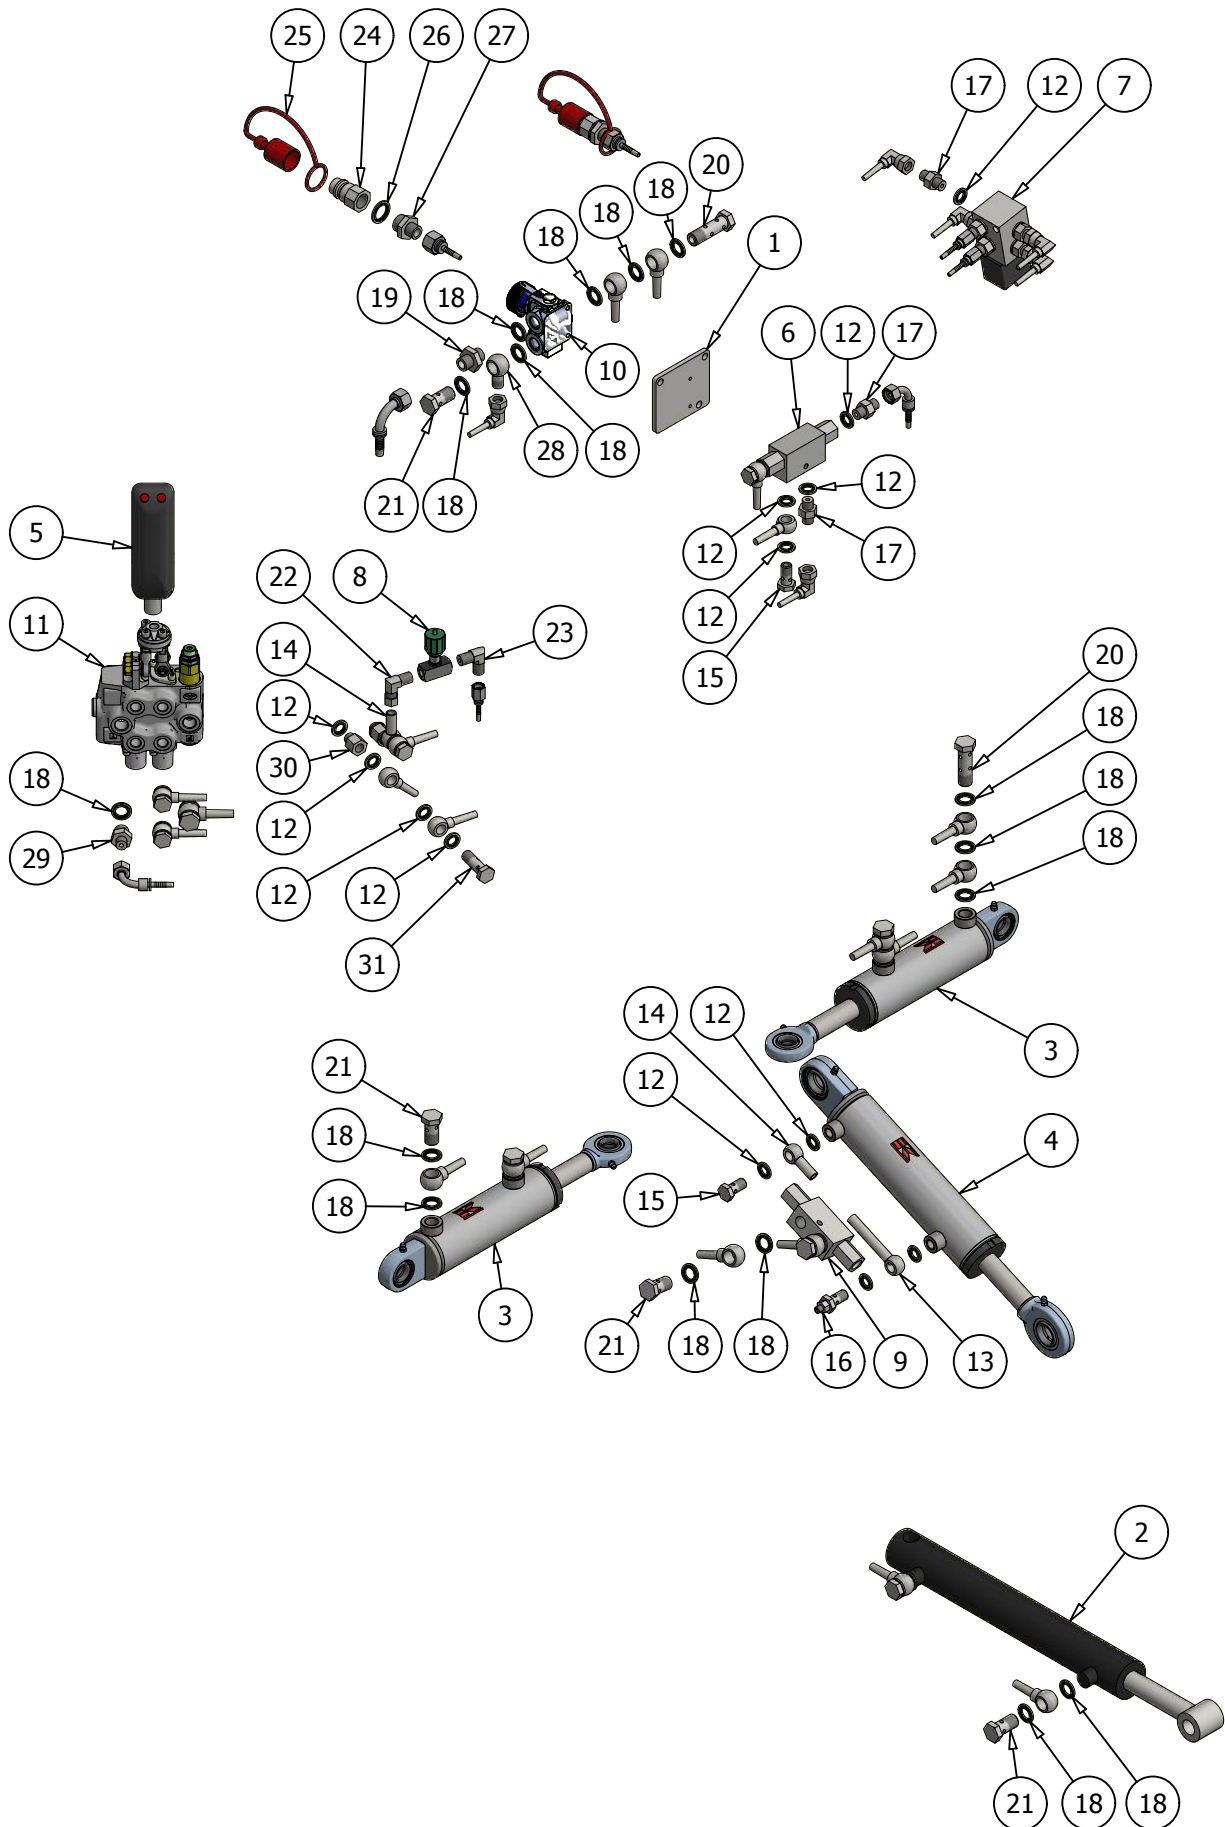

Pos.	Pcs.	Part/No	Description
1	1	55500707	Bracket f. Valve
2	1	20026004	HY-Cylinder 25-40-300
3	2	20026024	HY-Cylinder 25-50-100-Ø20
4	1	20026026	HY-Cylinder 150-25-50-Ø25
5	1	60000262	Joystick 2 Buttons
6	1	20025004	Double Check Valve, 1/4"
7	1	20025018	Shift Valve T27 + D74
8	1	20025001	Flow Valve, 1/4"
9	1	20025019	Valve 3/8"
10	1	20025011	Flow Valve
11	1	20025038	Joystick Control Valve
12	28	20024066	Bonded Seal 1/4"
13	1	60000269	Banjo Bolt 1/4" Long
14	2	60000270	Banjo Bolt 1/4" Short
15	5	20024068	Banjo Bolt 1/4"
16	1	60000271	Throttle Screw 1/4"
17	8	20024071	Adaptor 1/4"
18	27	20024080	Bonded Seal 3/8"
19	1	60000141	Adaptor 3/8"
20	3	20024037	Banjo Bolt Double 3/8"
21	8	20024003	Banjo Bolt 3/8"
22	1	60000273	Angle 1/4- Ø12L
23	1	20024074	Angled 1/4- 1/4 NPT
24	2	20024017	Quick Coupler 1/2" Male
25	2	20024010	Dust Cap f. Male
26	2	20024044	Bonded Seal 1/2"
27	2	20025013	Adaptor 1/2"-3/8" BSP
28	1	20024113	Banjo Adaptor 3/8" - 1/4" Thread
29	1	20024073	Adaptor 3/8-1/4
30	2	60000277	Adaptor 1/4" - 1/4"
31	2	20024047	Banjo Bolt 1/4" Double