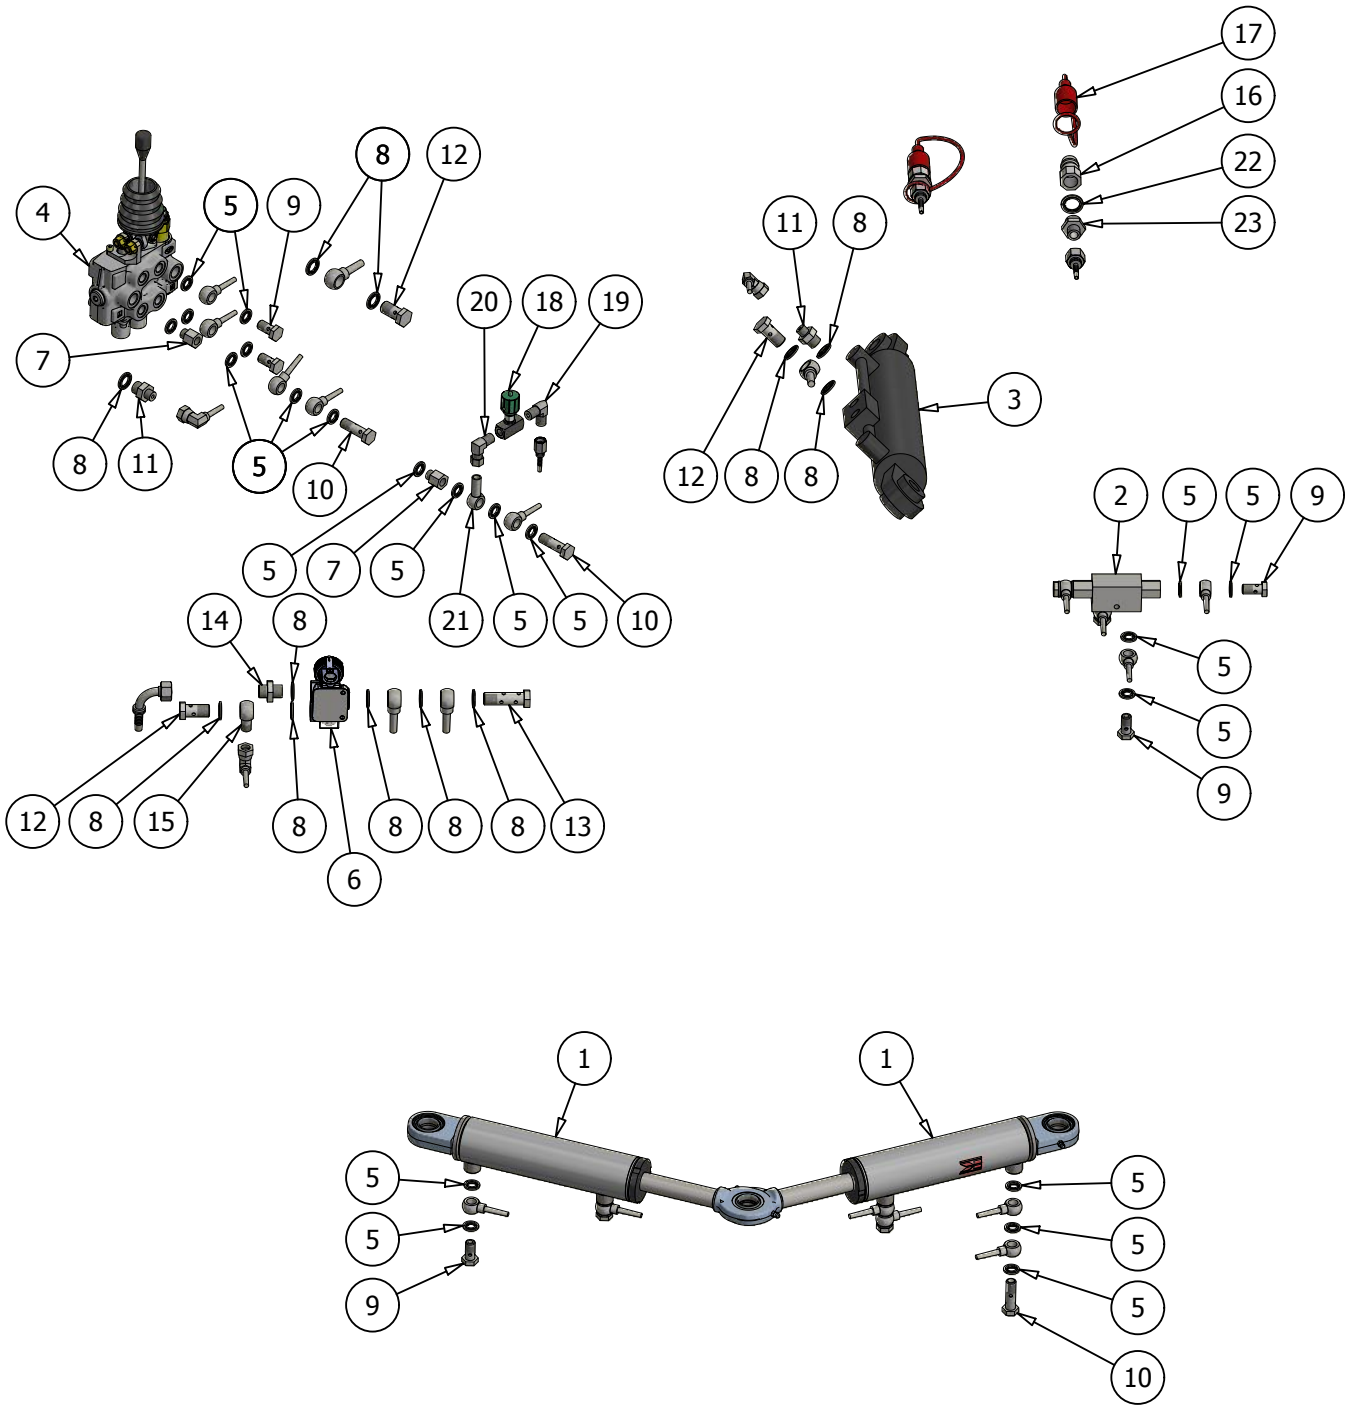

Pos.	Pcs.	Part/No	Description
1	2	20026027	HY-Cylinder 150-25-50-Ø25
2	1	20025004	Double Check Valve, 1/4"
3	1	20026010	HY-Cylinder
4	1	20025038	Joystick Control Valve
5	30	20024066	Bonded Seal 1/4"
6	1	20025011	Flow Valve
7	2	60000277	Adaptor 1/4" - 1/4"
8	12	20024080	Bonded Seal 3/8"
9	8	20024068	Banjo Bolt 1/4"
10	4	20024047	Banjo Bolt 1/4" Double
11	2	20024073	Adaptor 3/8-1/4
12	3	20024003	Banjo Bolt 3/8"
13	1	20024037	Banjo Bolt Double 3/8"
14	1	60000141	Adaptor 3/8"
15	1	20024113	Banjo Adaptor 3/8" - 1/4" Thread
16	2	20024017	Quick Coupler 1/2" Male
17	2	20024010	Dust Cap f. Male
18	1	20025001	Flow Valve, 1/4"
19	1	20024074	Angled 1/4- 1/4 NPT
20	1	60000273	Angle 1/4- Ø12L
21	1	60000270	Banjo Bolt 1/4" Short
22	2	20024044	Bonded Seal 1/2"
23	2	20025013	Adaptor 1/2"-3/8" BSP