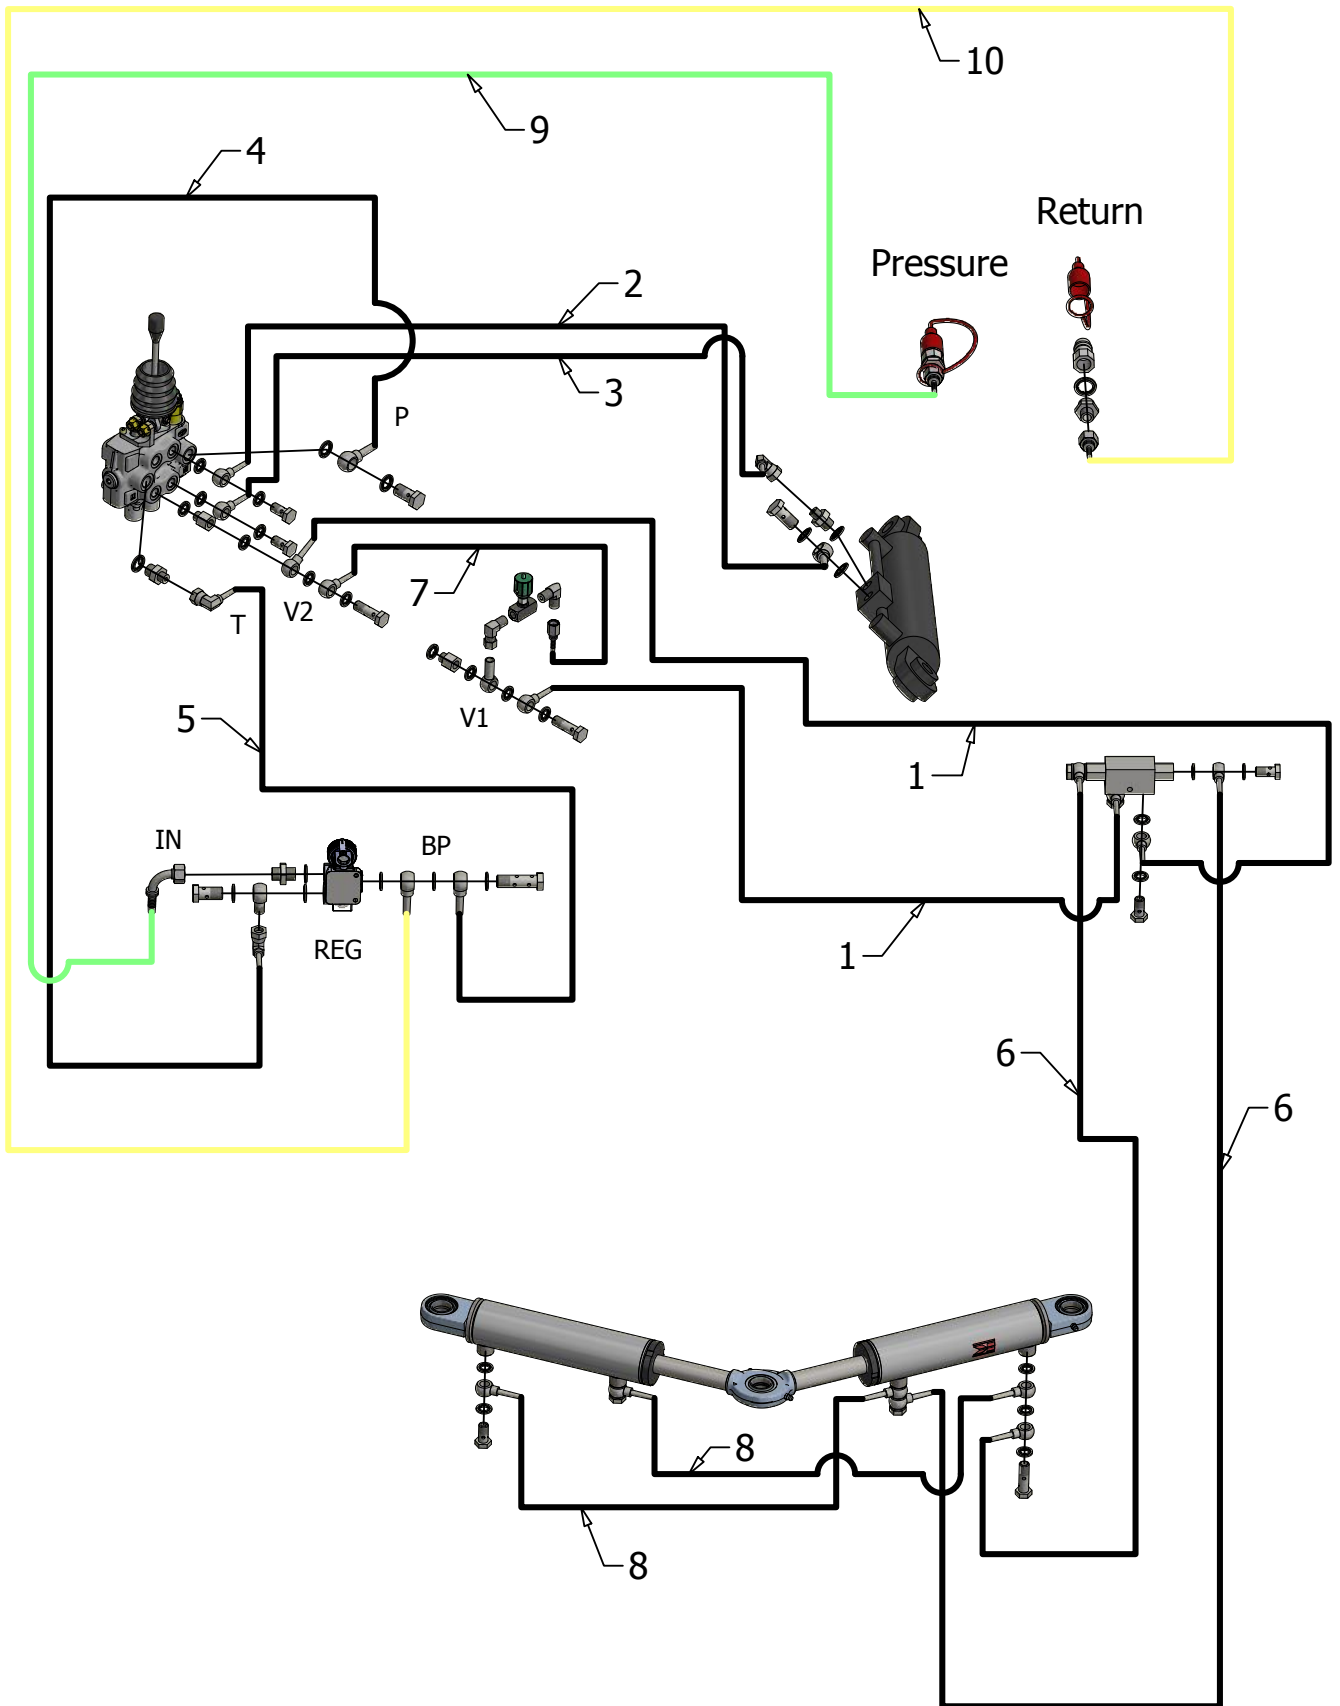

Pos.	Pcs.	Part/No	Description
1	2	20023301	Hydraulic hose 1/4" x 1750
2	1	20023302	Hydraulic hose 1/4" x 1400
3	1	20023303	Hydraulic hose 1/4" x 1450
4	1	20023304	Hydraulic hose 1/4" x 1170
5	1	20023305	Hydraulic hose 1/4" x 1350
6	2	20023306	Hydraulic hose 1/4" x 270
7	1	20023307	Hydraulic hose 1/4" x 160
8	2	20023308	Hydraulic hose 1/4" x 520
9	1	20023309	Hydraulic hose 3/8" x 900
10	1	20023310	Hydraulic hose 3/8" x 900