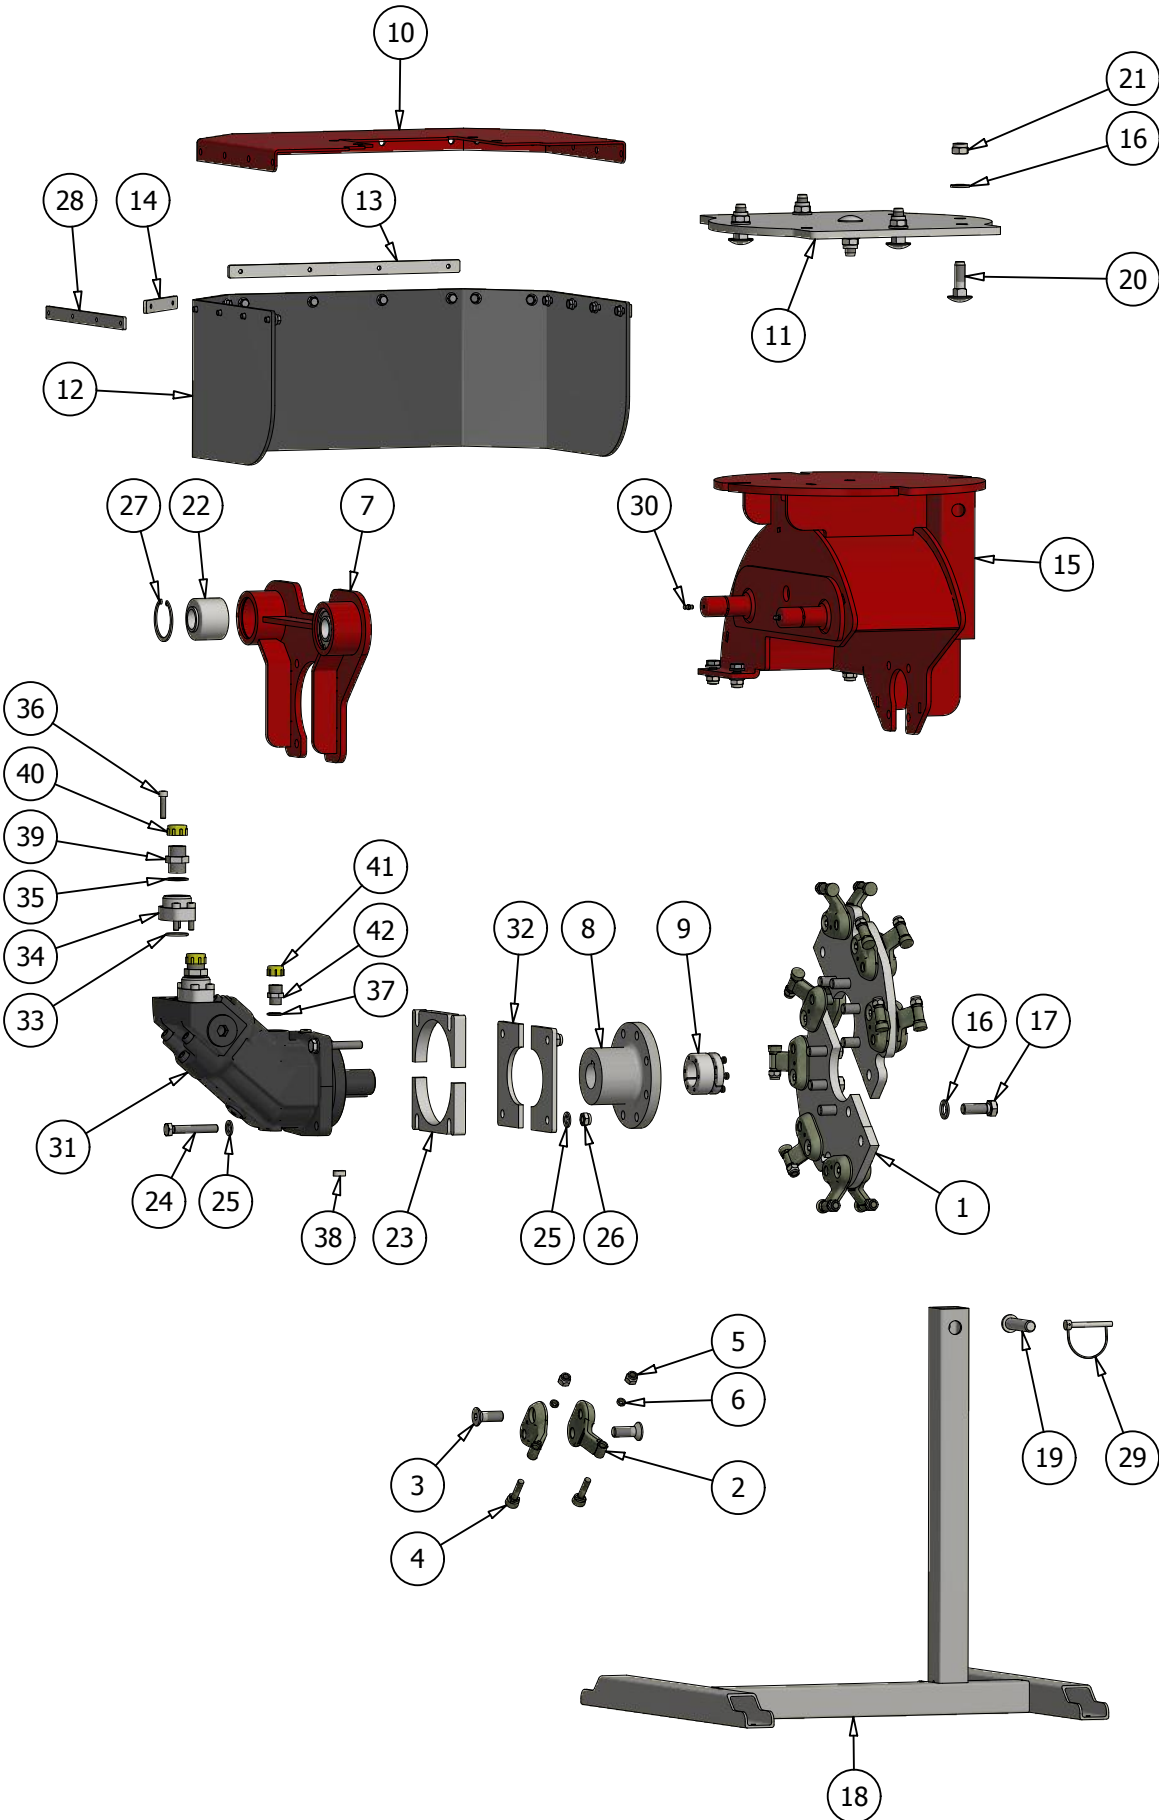

FSI H40 80-110

Spare Parts List

For Product number:

| A200345 |

Version 1.0, 01-2019, English

Pos.	Pcs.	Part/No	Description
1	1	55500164	Cutter Wheel Set, Ø470
2	16	12454500	Holder cc45mm for Tooth Ø24,5mm
3	16	12051016	Bolt L=51mm for Holder Ø17-20-24,5mm
		12450000	Tooth Ø24,5mm w. Extra Nut (Pos. 4, 2x5, 6)
4	16	12450000	Tooth Ø24,5mm
5	16	12450000-N	Nut Extra f. Tooth Ø24,5mm
6	16	12450000-W	Washer f. Tooth Ø24,5mm
7	1	55501719	Bracket f. Motor H40 80-110
8	1	55501093	Hub f. 80cc
9	1	20050127	Clamping Element Cutter Wheel H52
10	1	55501510	Protection H40 + H40S
11	1	55501108	Adaptor Plate Unpainted H40
12	1	55501107	Rubber Protection H40 + H40S
13	1	44122500	Mounting Strip 400mm - 4 Holes
14	2	55501110	Mounting Strip 135mm - 2 Holes
15	1	55501114	Cutter Housing H40
16	13	39163030	Washer M16
17	8	32016045	Bolt M16X45
18	1	55501511	Stand H40/H52
19	1	37019070	Linkage Pin Ø19X76mm
20	5	37016050	Carriage Bolt M16X50
21	5	38000216	Lock Nut M16
22	2	20031034	Rubber Damper Ø32/66
23	2	55501516	Cover Bracket 80cc Part 1
24	8	32512080	Bolt M12x80
25	20	39122425	Washer M12
26	12	38000212	Lock Nut M12
27	2	20070054	Snap Ring Internal Ø66
28	2	44702600	Mounting Strip 305mm - 4 Holes
29	1	20030018	Lock Pin Ø8X60
30	2	20030011	Grease Nipple M6
31	1	20022144	Rexroth 80cc
		20022138	Sealing Kit Rexroth 80cc
32	2	55501517	Cover Bracket 80cc Part 2
33	2	60000791	O-ring 1"
34	2	20024124	Connection Flange 1" x 3/4" BSP M10
35	4	20024043	Bonded Seal 3/4"
36	8	33508035	Bolt Insex M8x35
37	1	60000343	Bonded seal 12L
38	1	55502751	Groove 12x8x18
39	2	20024075	Adaptor 3/4
40	2	60001116	Plug 3/4"
41	1	60000949	Plug 1"
42	1	20024046	Adaptor 1/2"-12L