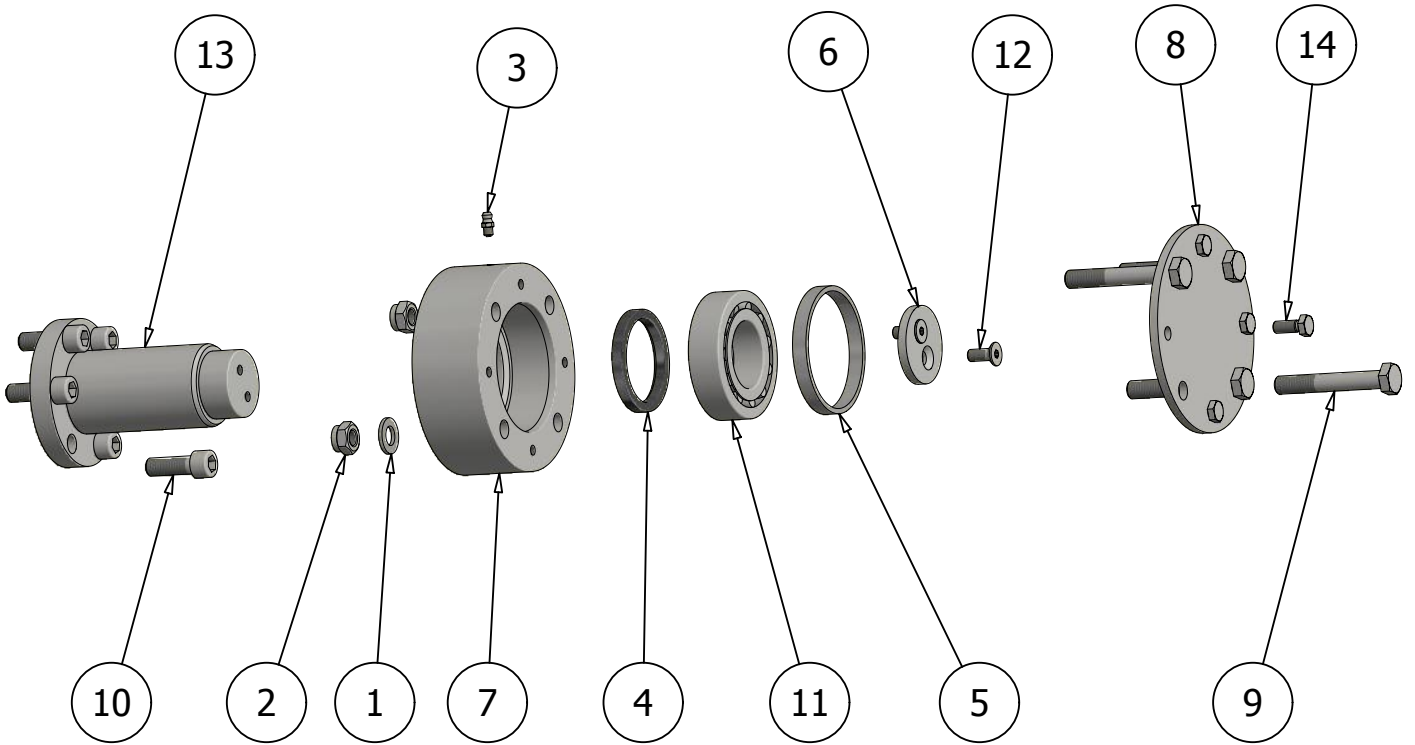

FSI H40 80-110

Spare Parts List

For Product number:

| A200345 |

Version 1.0, 01-2019, English

Pos.	Pcs.	Part/No	Description
1	1	55500164	Cutter Wheel Set, Ø470
2	16	12454500	Holder cc45mm for Tooth Ø24,5mm
3	16	12051016	Bolt L=51mm for Holder Ø17-20-24,5mm
		12450000	Tooth Ø24,5mm w. Extra Nut (Pos. 4, 2x5, 6)
4	16	12450000	Tooth Ø24,5mm
5	16	12450000-N	Nut Extra f. Tooth Ø24,5mm
6	16	12450000-W	Washer f. Tooth Ø24,5mm
7	1	55501719	Bracket f. Motor H40 80-110
8	1	55501093	Hub f. 80cc
9	1	20050127	Clamping Element Cutter Wheel H52
10	1	55501510	Protection H40 + H40S
11	1	55501108	Adaptor Plate Unpainted H40
12	1	55501107	Rubber Protection H40 + H40S
13	1	44122500	Mounting Strip 400mm - 4 Holes
14	2	55501110	Mounting Strip 135mm - 2 Holes
15	1	55501114	Cutter Housing H40
16	13	39163030	Washer M16
17	8	32016045	Bolt M16X45
18	1	55501511	Stand H40/H52
19	1	37019070	Linkage Pin Ø19X76mm
20	5	37016050	Carriage Bolt M16X50
21	5	38000216	Lock Nut M16
22	2	20031034	Rubber Damper Ø32/66
23	2	55501516	Cover Bracket 80cc Part 1
24	8	32512080	Bolt M12x80
25	20	39122425	Washer M12
26	12	38000212	Lock Nut M12
27	2	20070054	Snap Ring Internal Ø66
28	2	44702600	Mounting Strip 305mm - 4 Holes
29	1	20030018	Lock Pin Ø8X60
30	2	20030011	Grease Nipple M6
31	1	20022144	Rexroth 80cc
		20022138	Sealing Kit Rexroth 80cc
32	2	55501517	Cover Bracket 80cc Part 2
33	2	60000791	O-ring 1"
34	2	20024124	Connection Flange 1" x 3/4" BSP M10
35	4	20024043	Bonded Seal 3/4"
36	8	33508035	Bolt Insex M8x35
37	1	60000343	Bonded seal 12L
38	1	55502751	Groove 12x8x18
39	2	20024075	Adaptor 3/4
40	2	60001116	Plug 3/4"
41	1	60000949	Plug 1"
42	1	20024046	Adaptor 1/2"-12L