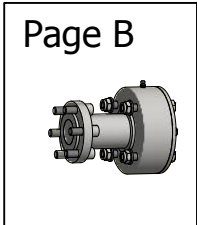

Pos.	Pcs.	Part/No	Description
1	1	55500164	Cutter Wheel Set, Ø470
2	16	12454500	Holder cc45mm for Tooth Ø24,5mm
3	16	12051016	Bolt L=51mm for Holder Ø17-20-24,5mm
		12450000	Tooth Ø24,5mm w. Extra Nut (Pos. 4, 2x5, 6)
4	16	12450000	Tooth Ø24,5mm
5	16	12450000-N	Nut Extra f. Tooth Ø24,5mm
6	16	12450000-W	Washer f. Tooth Ø24,5mm
7	1	55501719	Bracket f. Motor H40 80-110
8	1	55501093	Hub f. 80cc
9	1	20050127	Clamping Element Cutter Wheel H52
10	1	55501510	Protection H40 + H40S
11	1	55501108	Adaptor Plate Unpainted H40
12	1	55501107	Rubber Protection H40 + H40S
13	1	44122500	Mounting Strip 400mm - 4 Holes
14	2	55501110	Mounting Strip 135mm - 2 Holes
15	1	55501114	Cutter Housing H40
16	13	39163030	Washer M16
17	8	32016045	Bolt M16X45
18	1	55501511	Stand H40/H52
19	1	37019070	Linkage Pin Ø19X76mm
20	5	37016050	Carriage Bolt M16X50
21	5	38000216	Lock Nut M16
22	2	20031034	Rubber Damper Ø32/66
23	2	55501516	Cover Bracket 80cc Part 1
24	8	32512080	Bolt M12x80
25	20	39122425	Washer M12
26	12	38000212	Lock Nut M12
27	2	20070054	Snap Ring Internal Ø66
28	2	44702600	Mounting Strip 305mm - 4 Holes
29	1	20030018	Lock Pin Ø8X60
30	2	20030011	Grease Nipple M6
31	1	20022144	Rexroth 80cc
		20022138	Sealing Kit Rexroth 80cc
32	2	55501517	Cover Bracket 80cc Part 2
33	2	60000791	O-ring 1"
34	2	20024124	Connection Flange 1" x 3/4" BSP M10
35	4	20024043	Bonded Seal 3/4"
36	8	33508035	Bolt Insex M8x35
37	1	60000343	Bonded seal 12L
38	1	55502751	Groove 12x8x18
39	2	20024075	Adaptor 3/4
40	2	60001116	Plug 3/4"
41	1	60000949	Plug 1"
42	1	20024046	Adaptor 1/2"-12L