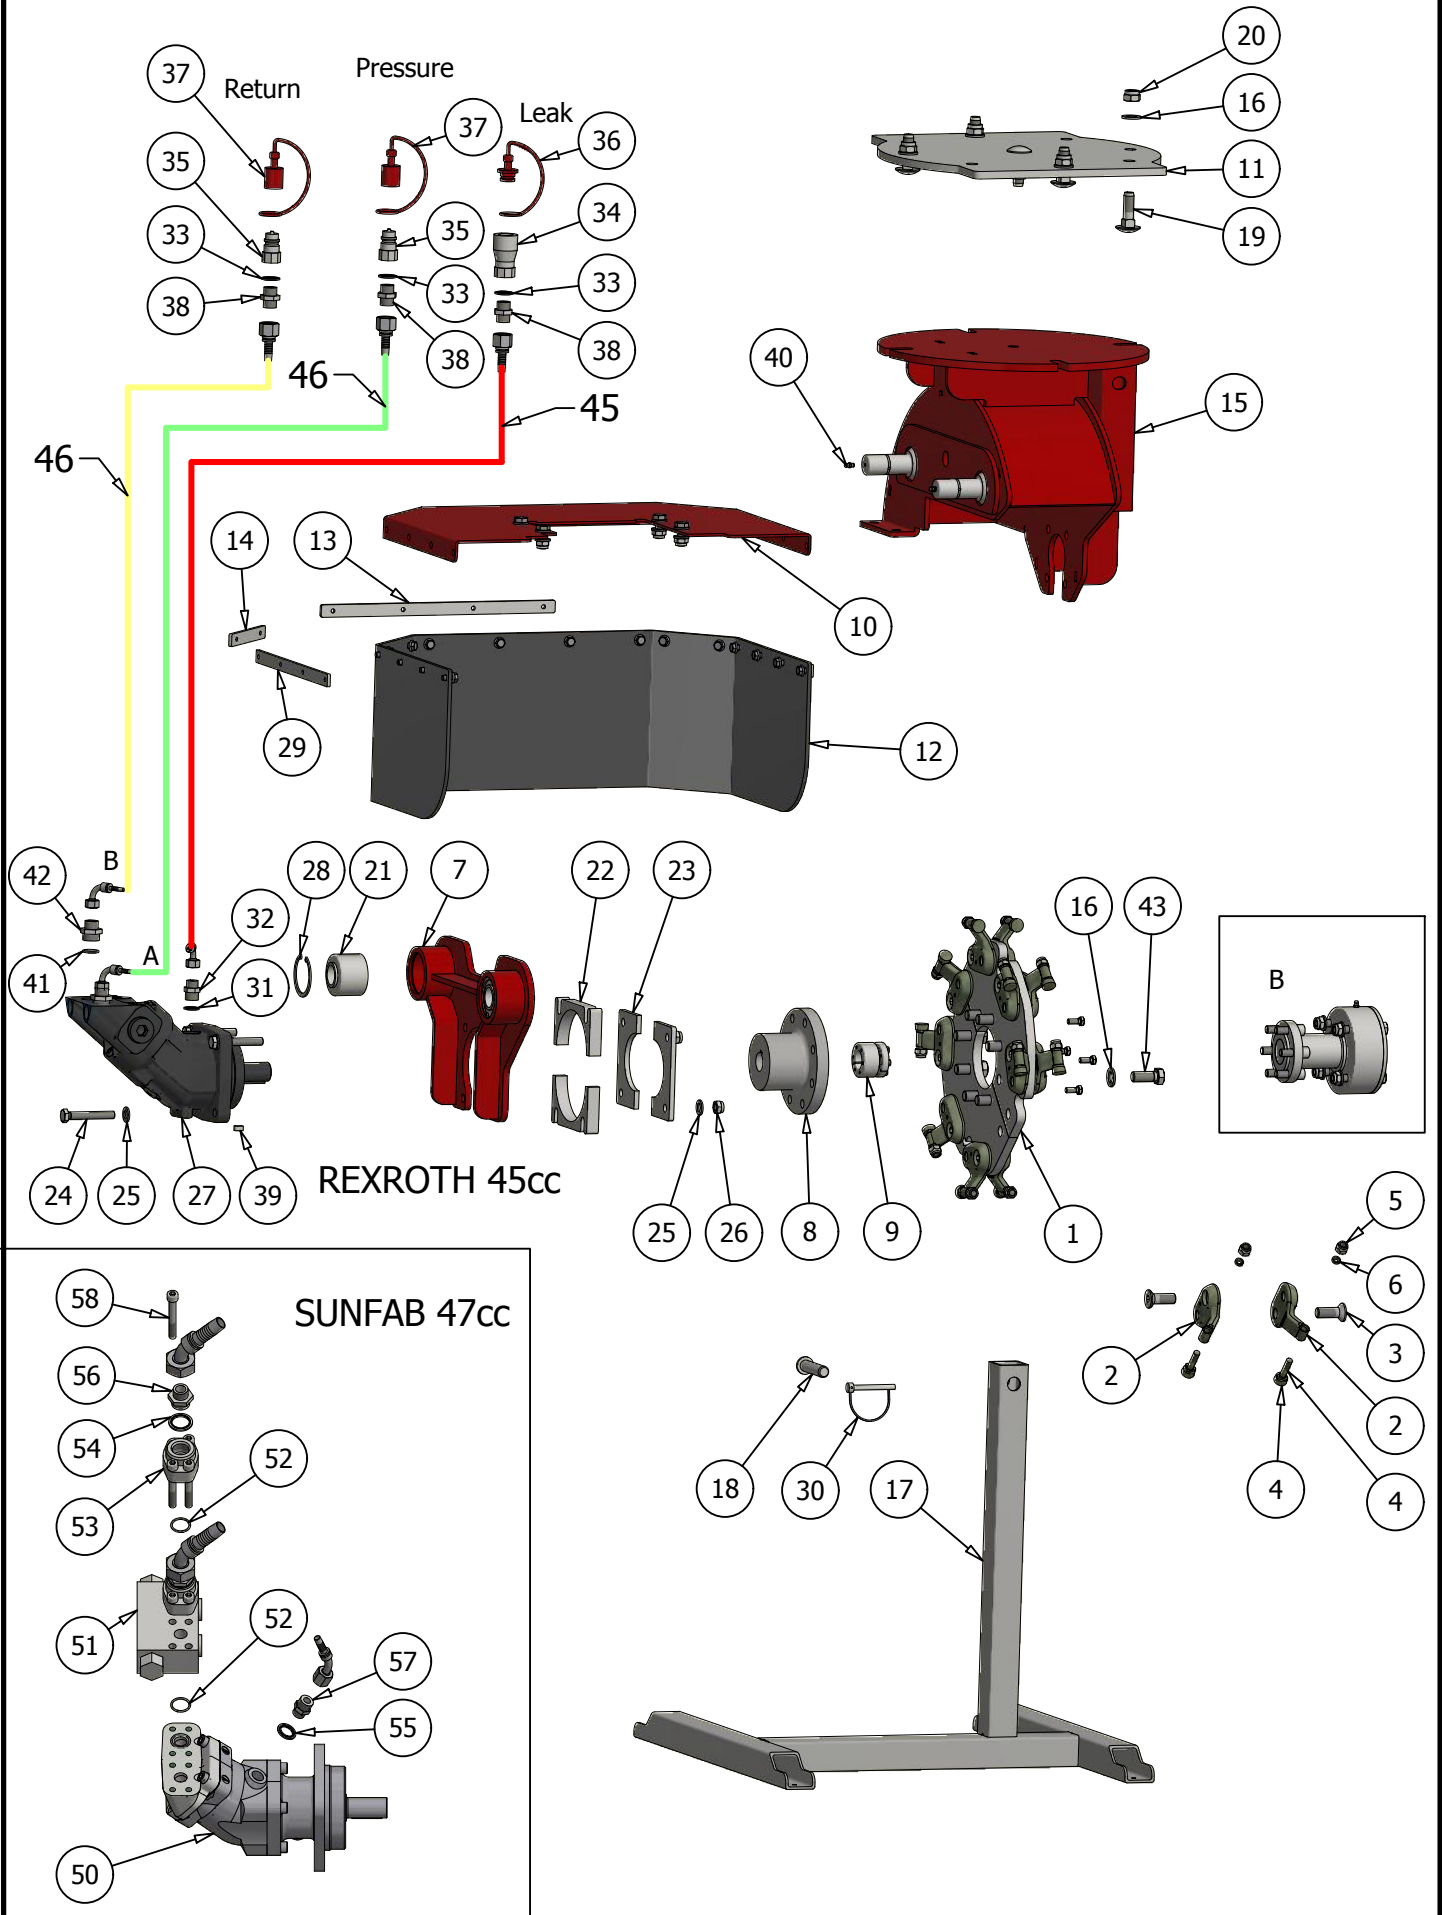

FSI H40 50-75

Spare Parts List

For Product number:

| A200340 |

Version 2.2, 01-2019, English

Type	Page	Intern no.
FSI H40	A	55501313

Pos.	Pcs.	Part No	Description
1	2	55500164	Cutter Wheel Set, Ø470
2	16	12454500	Holder cc45mm for Tooth Ø24,5mm
3	16	12051016	Bolt L=51mm for Holder Ø17-20-24,5mm
		12450000	Tooth Ø24,5mm w. Extra Nut (Pos 4, 5x2, 6)
4	16	12450000-T	Tooth Ø24,5mm
5	16	12450000-N	Nut Extra f. Tooth Ø24,5mm
6	16	12450000-W	Washer f. Tooth Ø24,5mm
7	1	55501068	Motor Bracket 45cc
8	1	55501305	Hub f. 45cc
9	1	20050126	Clamping Set H20 H40 H40S
10	1	55501510	Protection H40 + H40S
11	1	55501108	Adaptor Plate Unpainted H40
12	1	55501107	Rubber Protection H40 + H40S
13	1	44122500	Mounting Strip 400mm - 4 Holes
14	2	55501110	Mounting Strip 135mm - 2 Holes
15	1	55501114	Cutter Housing H40
16	13	39163030	Washer M16
17	1	55501511	Stand H40/H52
18	1	37019070	Linkage Pin Ø19X76mm
19	5	37016050	Carriage Bolt M16X50
20	5	38000216	Lock Nut M16
21	2	20031034	Rubber Damper Ø32/66
22	2	55501300	Cover Bracket 45cc Part 1
23	2	55501301	Cover Bracket 45cc Part 2
24	8	32512080	Bolt M12x80
25	20	39122425	Washer M12
26	12	38000212	Lock Nut M12
27	1	20022015	Hydraulic Motor, Rexroth 45cc
		20022131	Sealing Kit Rexroth H40/H40S
28	2	20070054	Snap Ring Internal Ø66
29	2	44702600	Mounting Strip 305mm - 4 Holes
30	1	20030018	Lock Pin Ø8X60
31	1	60000343	Bonded seal 12L
32	1	20024046	Adaptor 1/2"-12L
33	3	20024044	Bonded Seal 1/2"
34	1	20024018	Quick Coupler 1/2" Female
35	2	20024017	Quick Coupler 1/2" Male
36	1	20024005	Dust Cap f. Female
37	2	20024010	Dust Cap f. Male
38	3	20024016	Adaptor 1/2 - 1/2 BSP
39	1	55502752	Groove 8x7x14
40	3	20030011	Grease Nipple M6
41	2	60000344	O-ring 1 1/16
42	2	60000327	Adaptor 1/2" - 1 1/16 JIC
43	8	32016040	Bolt M16X40