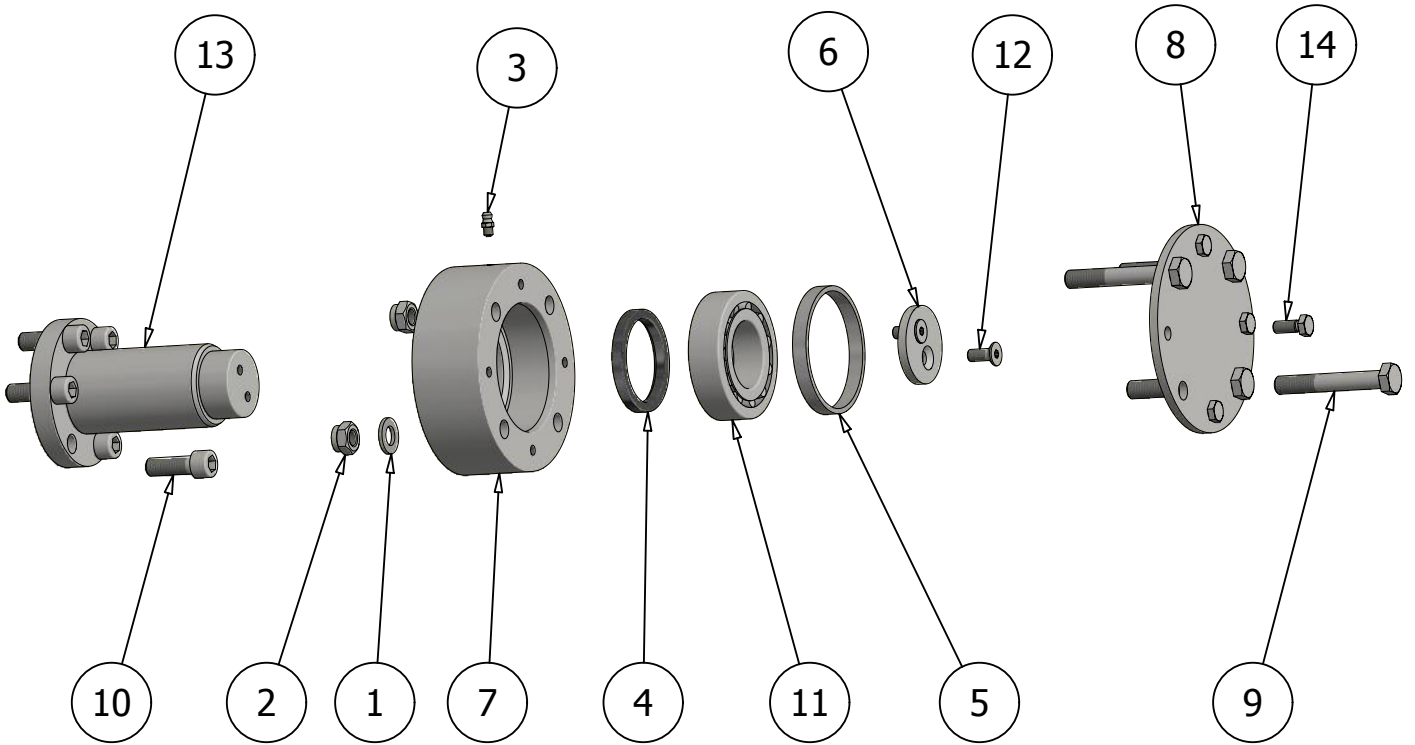

Pos.	Pcs.	Part No	Description
1	4	39122425	Washer M12
2	4	38000212	Lock Nut M12
3	1	20030011	Grease Nipple M6
4	1	20054009	Shaft Seal Ring 55X68X8
5	1	55501113	Ring f. Bearing Housing
6	1	55501115	Plate f. roller bearing
7	1	55501111	Bearing Housing
8	1	55501116	Cover f. Bearing Housing
9	4	32512080	Bolt M12x80
10	6	33012035	Bolt Insex M12x35
11	1	20040040	Spherical Roller Bearing
12	2	34008020	Bolt CS M8x20
13	1	55501521	Hub f. Cutter Wheel
14	4	32008020	Bolt M8x20