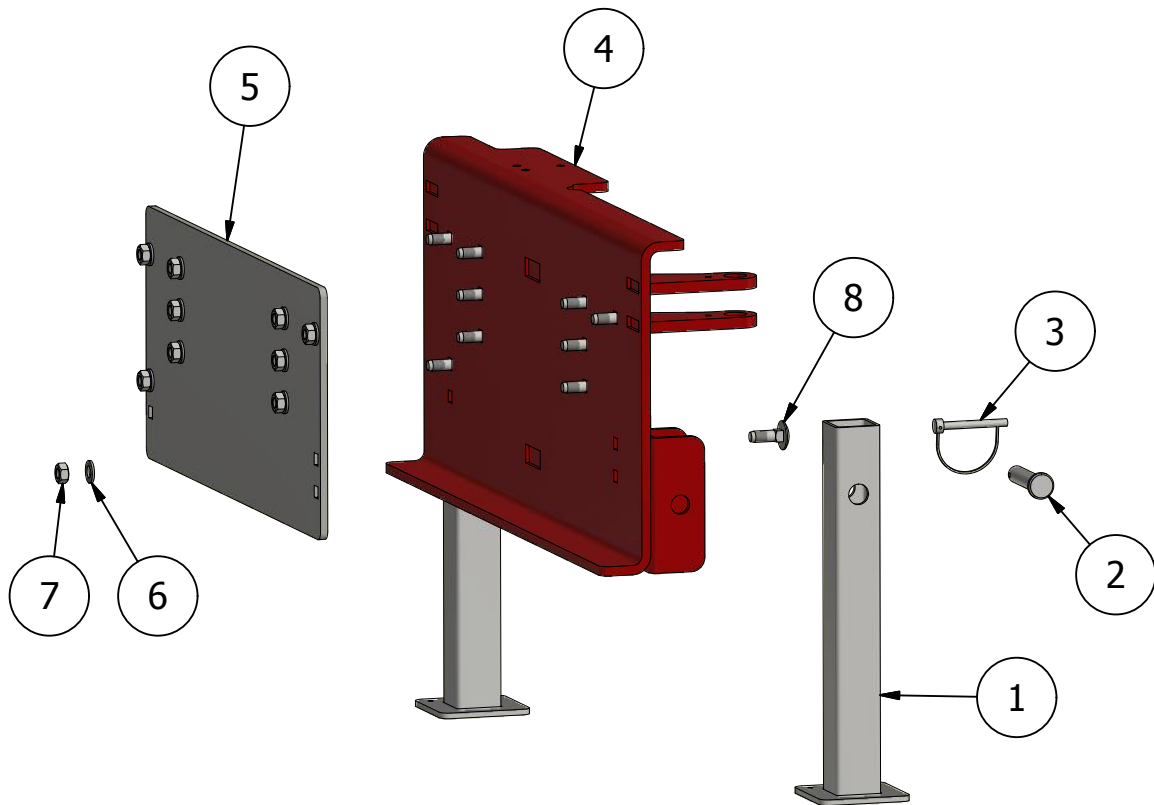

FSI H40S 50-75

Spare Parts List

For Product number:

| A201340 |

Version 1.2, 01-2019, English

Pos.	Pcs.	Part no.	Description
1	1	55501475	Vertical Bolt f. Swing Ø35x230
2	2	55500050	Cylinder Bolt Ø25x63
3	1	20070040	Snap Ring External Ø25
4	4	44175013	Washer f. HY-Cylinder
5	2	20026021	Hydraulic Cylinder 100-20-40Ø25
6	1	55500164	Cutter Wheel Set, Ø470
7	16	12454500	Holder cc45mm f. Tooth Ø24,5mm
8	16	12051016	Bolt L=51mm f. Holder Ø17-20-24,5mm
		12450000	Tooth Ø24,5mm w. Extra Nut (Pos 9, 10x2, 11)
9	16	12450000-T	Tooth Ø24,5mm
10	16	12450000-N	Nut f. Tooth Ø24,5mm
11	16	12450000-W	Washer f. Tooth Ø24,5mm
12	1	55501068	Motor Bracket 45cc
13	1	55501107	Rubber Protection H40 + H40S
14	1	44122500	Mounting Strip 400mm - 4 Holes
15	2	55501110	Mounting Strip 135mm - 2 Holes
16	16	39122425	Washer M12
17	8	39163030	Washer M16
18	8	32016045	Bolt M16X45
19	8	38000212	Lock Nut M12
20	2	55501300	Cover Bracket 45cc Part 1
21	2	55501301	Cover Bracket 45cc Part 2
22	1	55501510	Protection H40 + H40S
23	1	55501305	Hub f. 45cc
24	1	20050126	Clamping Set
25	2	44702600	Mounting Strip 305mm - 4 Holes
26	2	20070035	Snap Ring Internal Ø65x2,5mm
27	2	20031034	Rubber Damper Ø32/66
28	1	55501849	Cutter Housing H40S
29	4	32512075	Bolt M12x75
30	3	20030011	Grease Niple M6
31	1	20022152	Sunfab 47 cc
		20022109	Sealing Kit Sunfab H40/H40S
32	2	20040012	Bronze Bushing Ø35 w. Flange

Pos.	Pcs.	Part no.	Description
1	2	55501716	Support Leg H40S
2	2	37019070	Linkage Pin Ø19X76Mm
3	2	20030018	Lock Pin Ø8X60
4	1	55501723	Standard Attachment Plate H40S
5	1	55501888	Unpainted Attachment Support H40S
6	10	39122425	Washer M12
7	10	38000212	Lock Nut M12
8	10	37016051	Carriage Bolt M12x35