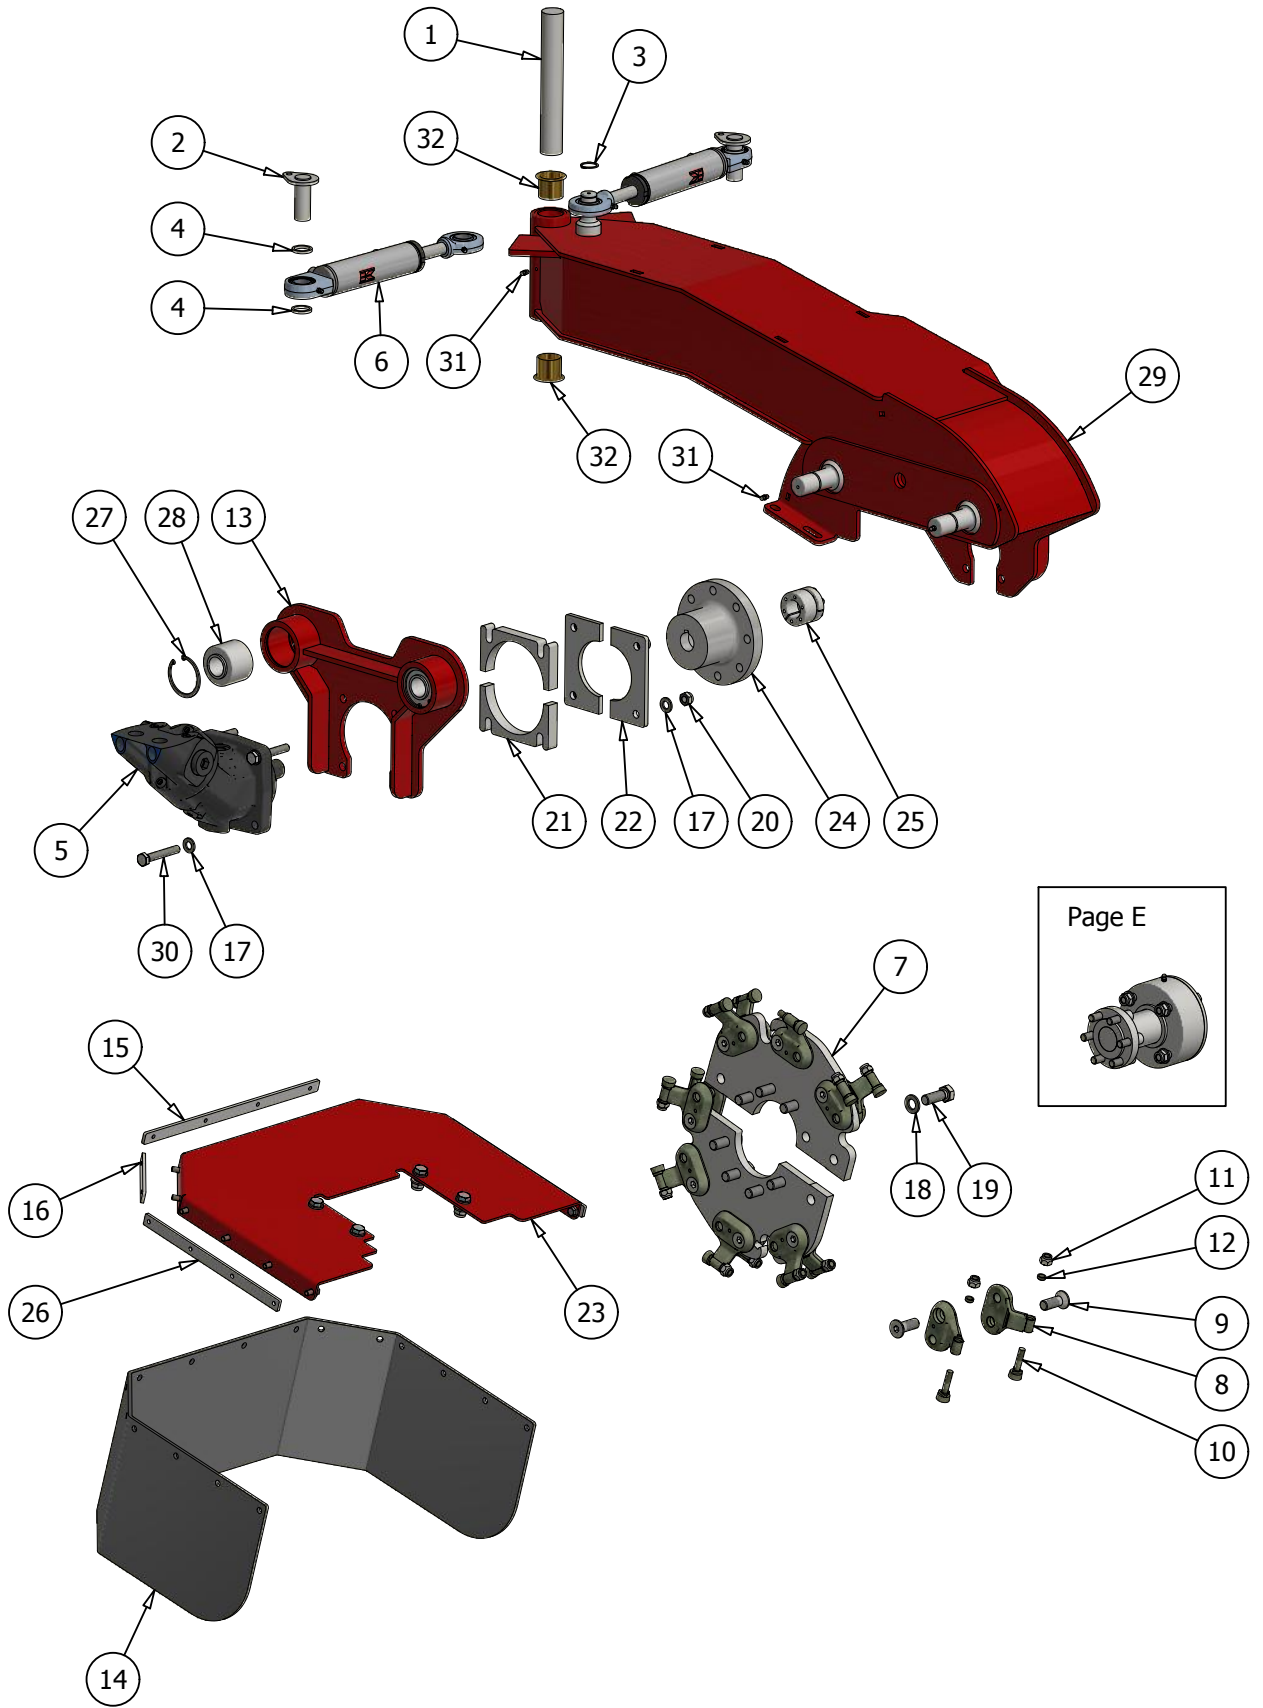

FSI H40S 50-75

Spare Parts List

For Product number:

| A201340 |

Version 1.2, 01-2019, English

Pos.	Pcs.	Part no.	Description
1	1	55501475	Vertical Bolt f. Swing Ø35x230
2	2	55500050	Cylinder Bolt Ø25x63
3	1	20070040	Snap Ring External Ø25
4	4	44175013	Washer f. HY-Cylinder
5	2	20026021	Hydraulic Cylinder 100-20-40Ø25
6	1	55500164	Cutter Wheel Set, Ø470
7	16	12454500	Holder cc45mm f. Tooth Ø24,5mm
8	16	12051016	Bolt L=51mm f. Holder Ø17-20-24,5mm
		12450000	Tooth Ø24,5mm w. Extra Nut (Pos 9, 10x2, 11)
9	16	12450000-T	Tooth Ø24,5mm
10	16	12450000-N	Nut f. Tooth Ø24,5mm
11	16	12450000-W	Washer f. Tooth Ø24,5mm
12	1	55501068	Motor Bracket 45cc
13	1	55501107	Rubber Protection H40 + H40S
14	1	44122500	Mounting Strip 400mm - 4 Holes
15	2	55501110	Mounting Strip 135mm - 2 Holes
16	16	39122425	Washer M12
17	8	39163030	Washer M16
18	8	32016045	Bolt M16X45
19	8	38000212	Lock Nut M12
20	2	55501300	Cover Bracket 45cc Part 1
21	2	55501301	Cover Bracket 45cc Part 2
22	1	55501510	Protection H40 + H40S
23	1	55501305	Hub f. 45cc
24	1	20050126	Clamping Set
25	2	44702600	Mounting Strip 305mm - 4 Holes
26	2	20070035	Snap Ring Internal Ø65x2,5mm
27	2	20031034	Rubber Damper Ø32/66
28	1	55501849	Cutter Housing H40S
29	4	32512075	Bolt M12x75
30	3	20030011	Grease Niple M6
31	1	20022152	Sunfab 47 cc
		20022109	Sealing Kit Sunfab H40/H40S
32	2	20040012	Bronze Bushing Ø35 w. Flange

Pos.	Pcs.	Part no.	Description
1	2	55501716	Support Leg H40S
2	2	37019070	Linkage Pin Ø19X76Mm
3	2	20030018	Lock Pin Ø8X60
4	1	55501723	Standard Attachment Plate H40S
5	1	55501888	Unpainted Attachment Support H40S
6	10	39122425	Washer M12
7	10	38000212	Lock Nut M12
8	10	37016051	Carriage Bolt M12x35