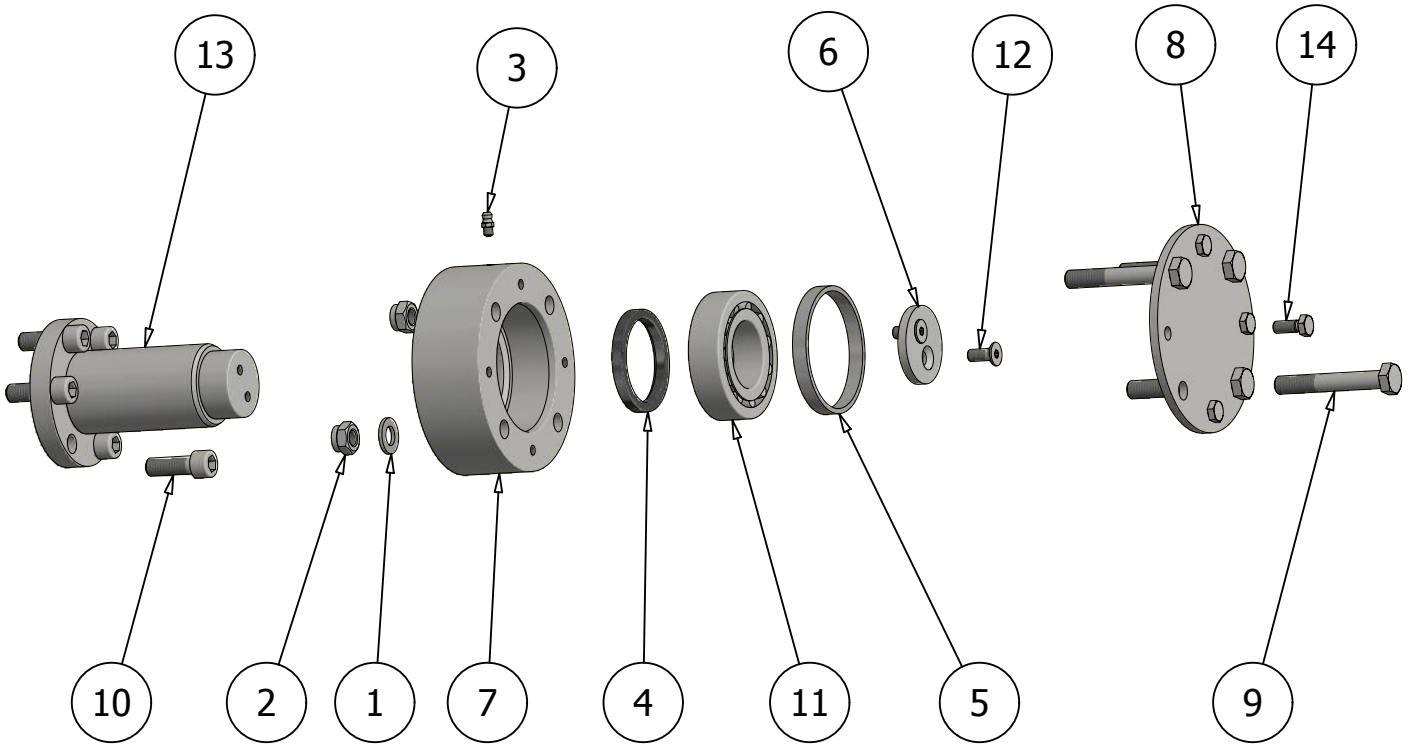

Pos.	Pcs.	Part no.	Description
1	2	55501716	Support Leg H40S
2	2	37019070	Linkage Pin Ø19X76Mm
3	2	20030018	Lock Pin Ø8X60
4	1	55501723	Standard Attachment Plate H40S
5	1	55501888	Unpainted Attachment Support H40S
6	10	39122425	Washer M12
7	10	38000212	Lock Nut M12
8	10	37016051	Carriage Bolt M12x35

Pos.	Pcs.	Part no.	Description
1	4	39122425	Washer M12
2	4	38000212	Lock Nut M12
3	1	20030011	Grease Niple M6
4	1	20054009	Shaft Seal Ring 55X68X8
5	1	55501113	Ring f. Bearing Housing
6	1	55501115	Plate f. roller bearing
7	1	55501111	Bearing Housing
8	1	55501116	Cover f. Bearing Housing
9	4	32512080	Bolt M12x80
10	6	33012035	Bolt Insex M12x35
11	1	20040040	Spherical Roller Bearing
12	2	34008020	Bolt Hex Countersunk M8x20
13	1	55501521	Hub f. Cutter Wheel