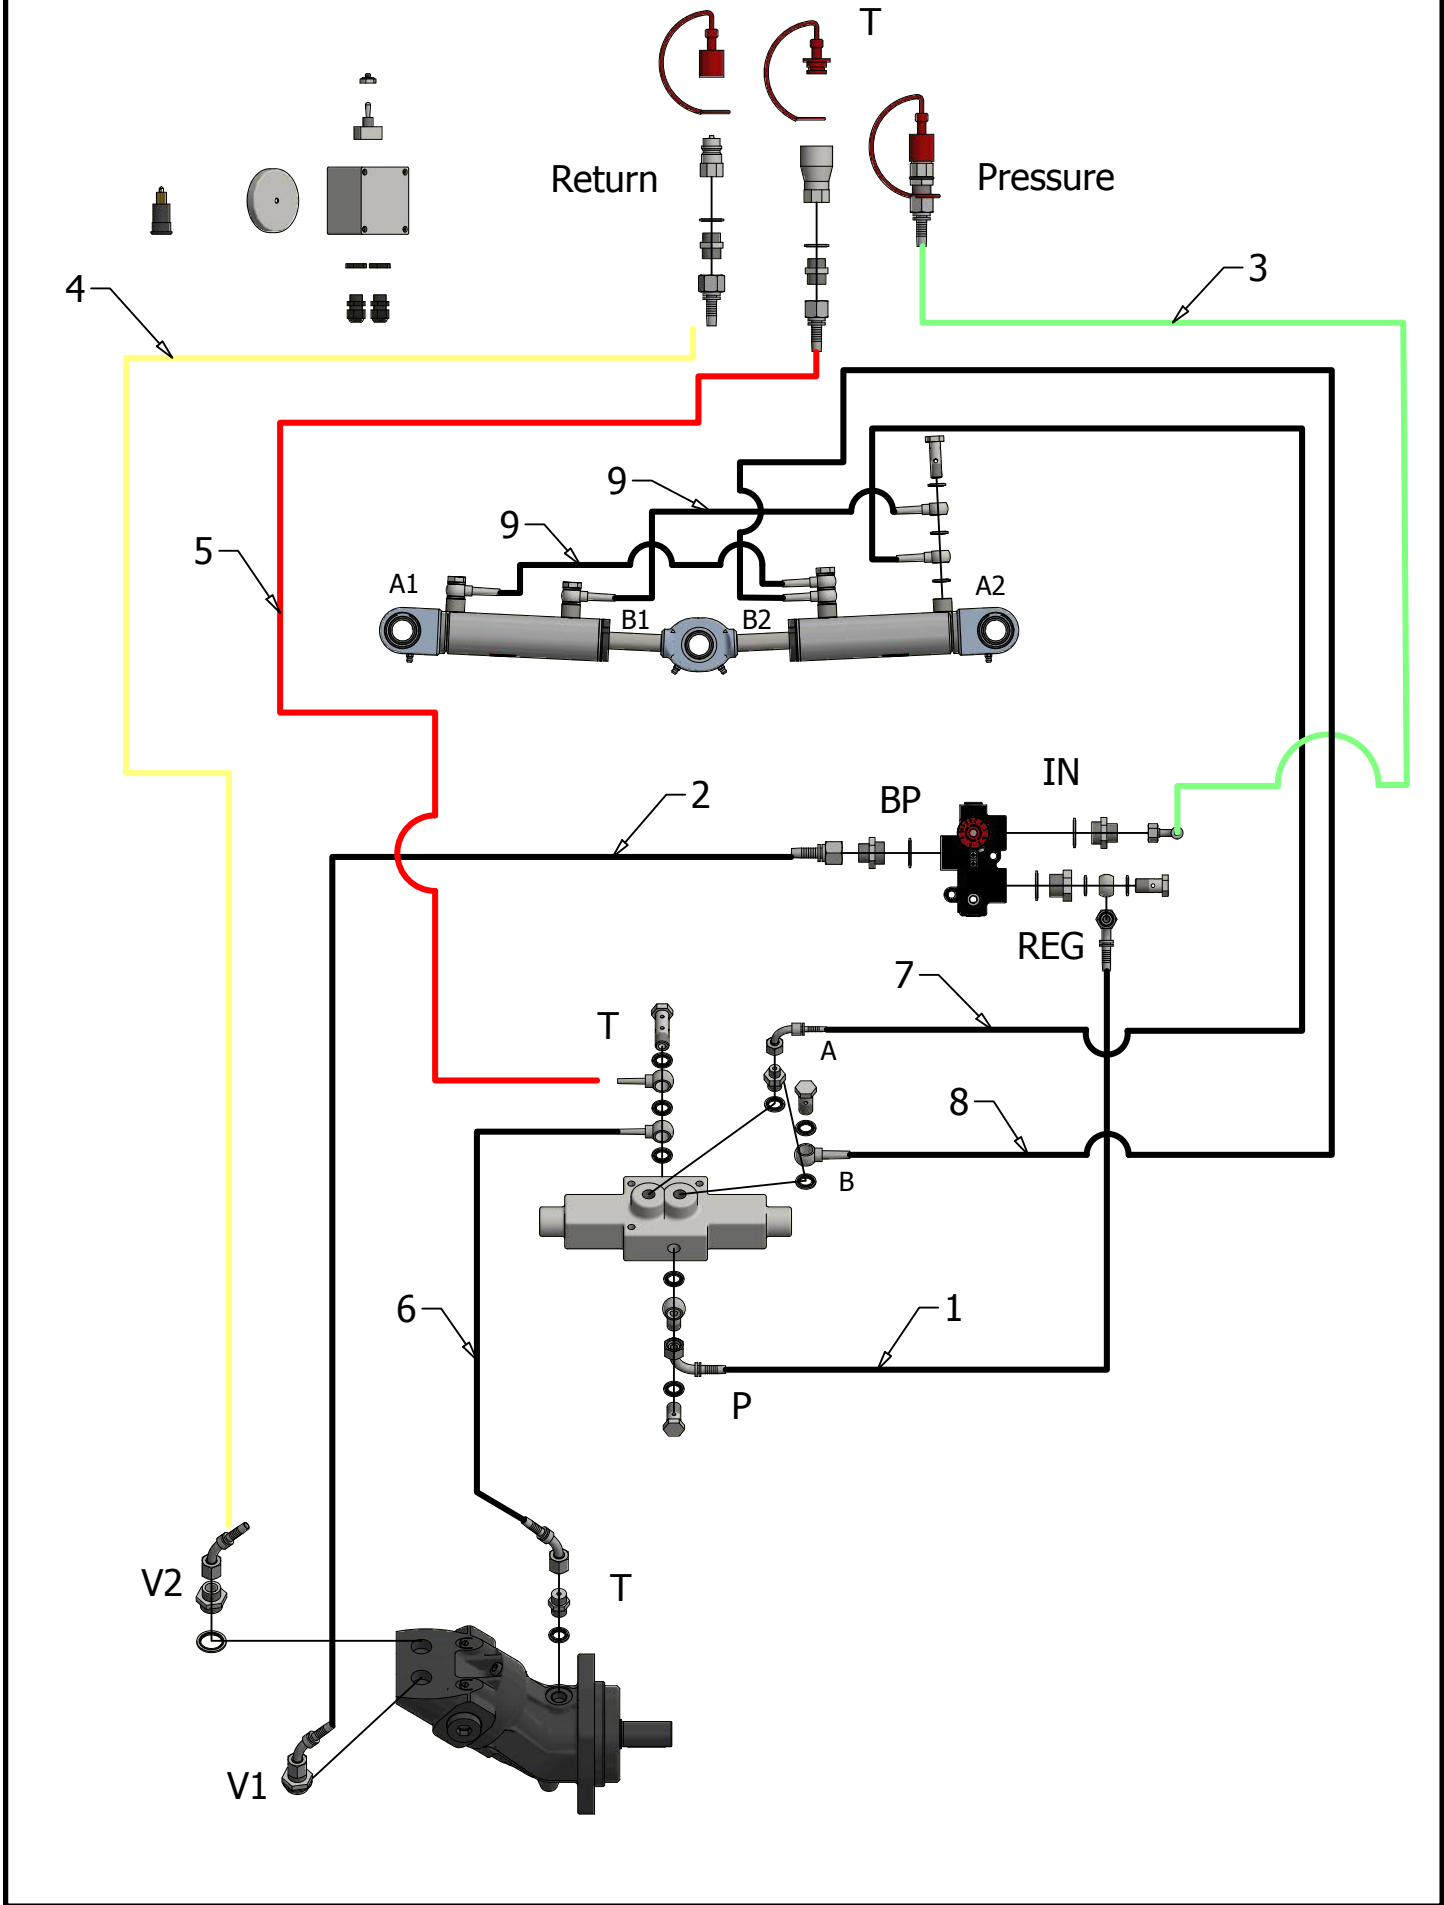

Pos.	Pcs.	Part no.	Description
1	1	20023661	Hydraulic Hose 1/4" x 200
2	1	20023662	Hydraulic Hose Reinforced 1/2" x 1180
3	1	20023663	Hydraulic Hose Reinforced 1/2" x 1150
4	1	20023664	Hydraulic Hose 1/" x 2150
5	1	20023665	Hydraulic Hose 3/8" x 1280
6	1	20023666	Hydraulic Hose 3/8" x 2400
7	1	20023667	Hydraulic Hose 1/4" x 400
8	1	20023668	Hydraulic Hose 1/4" x 440
9	2	20023669	Hydraulic Hose 1/4" x 410