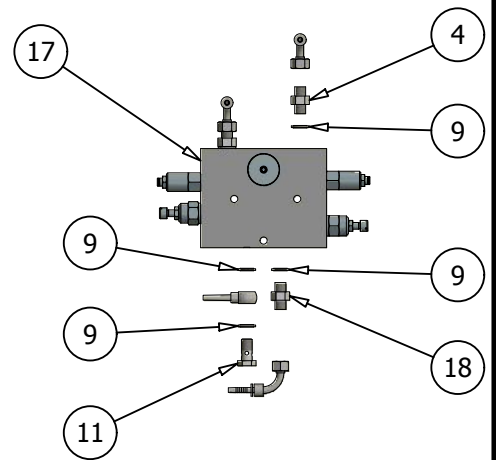

FSI H40S-5 50-75

Spare Parts List

For Product number:

| A201360 |

Version 1.2, 01-2019, English

Pos.	Pcs.	Part no.	Description
1	1	55501475	Vertical Bolt f. Swing Ø35x230
2	2	55500050	Cylinder Bolt Ø25x63
3	1	20070040	Snap Ring External Ø25
4	4	44175013	Washer f. HY-Cylinder
5	2	20026021	Hydraulic Cylinder 100-20-40Ø25
6	1	55500164	Cutter Wheel Set, Ø470
7	16	12454500	Holder cc45mm f. Tooth Ø24,5mm
8	16	12051016	Bolt L=51mm f. Holder Ø17-20-24,5mm
		12450000	Tooth Ø24,5mm w. Extra Nut (Pos 9, 10x2, 11)
9	16	12450000-T	Tooth Ø24,5mm
10	16	12450000-N	Nut f. Tooth Ø24,5mm
11	16	12450000-W	Washer f. Tooth Ø24,5mm
12	1	55501068	Motor Bracket 45cc
13	1	55501107	Rubber Protection H40 + H40S
14	1	44122500	Mounting Strip 400mm - 4 Holes
15	2	55501110	Mounting Strip 135mm - 2 Holes
16	16	39122425	Washer M12
17	8	39163030	Washer M16
18	8	32016045	Bolt M16X45
19	8	38000212	Lock Nut M12
20	2	55501300	Cover Bracket 45cc Part 1
21	2	55501301	Cover Bracket 45cc Part 2
22	1	55501510	Protection H40 + H40S
23	1	55501305	Hub f. 45cc
24	1	20050126	Clamping Set
25	2	44702600	Mounting Strip 305mm - 4 Holes
26	2	20070035	Snap Ring Internal Ø65x2,5mm
27	2	20031034	Rubber Damper Ø32/66
28	1	55501849	Cutter Housing H40S
29	4	32512075	Bolt M12x75
30	3	20030011	Grease Niple M6
31	1	20022152	Sunfab 47 cc
		20022109	Sealing Kit Sunfab H40/H40S
32	2	20040012	Bronze Bushing Ø35 w. Flange

Pos.	Pcs.	Part no.	Description
1	2	55501716	Support Leg H40S
2	2	37019070	Linkage Pin Ø19X76Mm
3	2	20030018	Lock Pin Ø8X60
4	1	55501723	Standard Attachment Plate H40S
5	1	55501888	Unpainted Attachment Support H40S
6	10	39122425	Washer M12
7	10	38000212	Lock Nut M12
8	10	37016051	Carriage Bolt M12x35