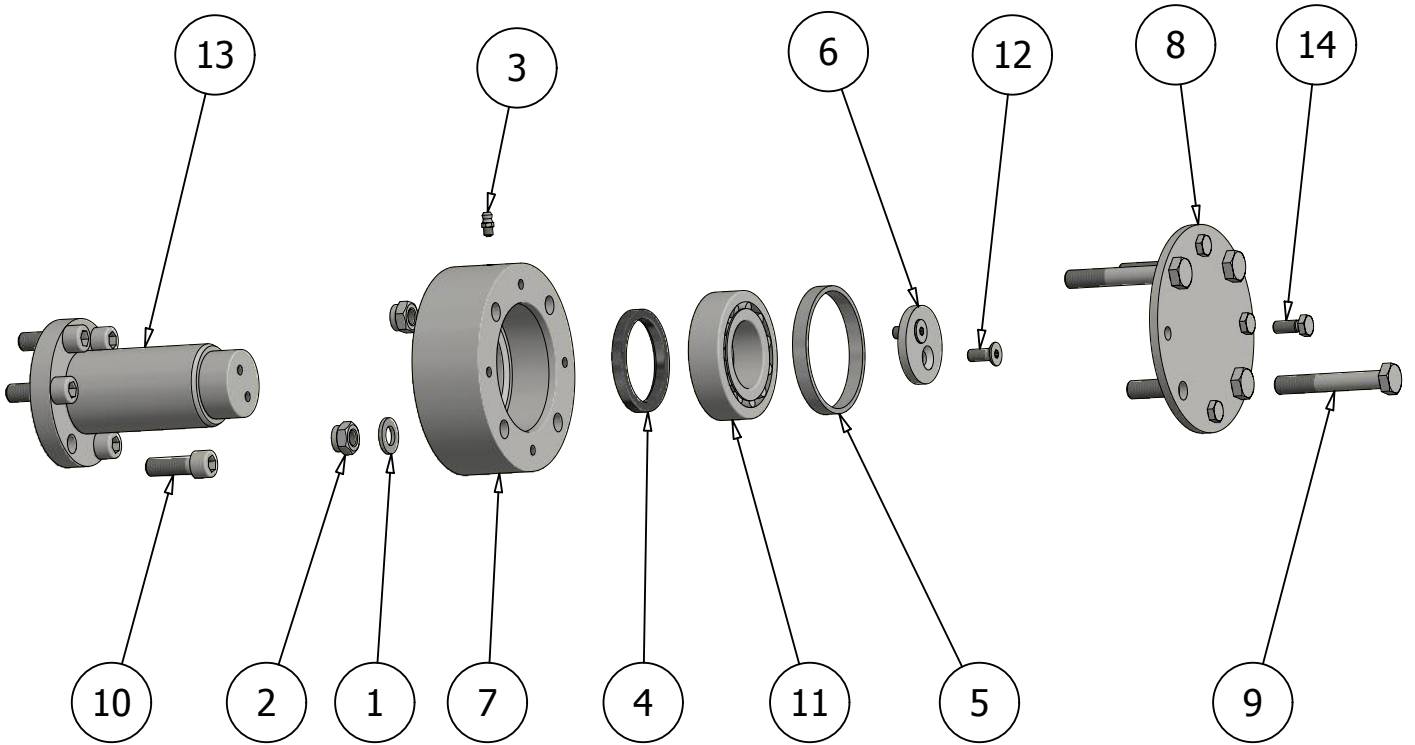

Pos.	Pcs.	Part no.	Description
1	4	39122425	Washer M12
2	4	38000212	Lock Nut M12
3	1	20030011	Grease Niple M6
4	1	20054009	Shaft Seal Ring 55X68X8
5	1	55501113	Ring f. Bearing Housing
6	1	55501115	Plate f. roller bearing
7	1	55501111	Bearing Housing
8	1	55501116	Cover f. Bearing Housing
9	4	32512080	Bolt M12x80
10	6	33012035	Bolt Insex M12x35
11	1	20040040	Spherical Roller Bearing
12	2	34008020	Bolt Hex Countersunk M8x20
13	1	55501521	Hub f. Cutter Wheel