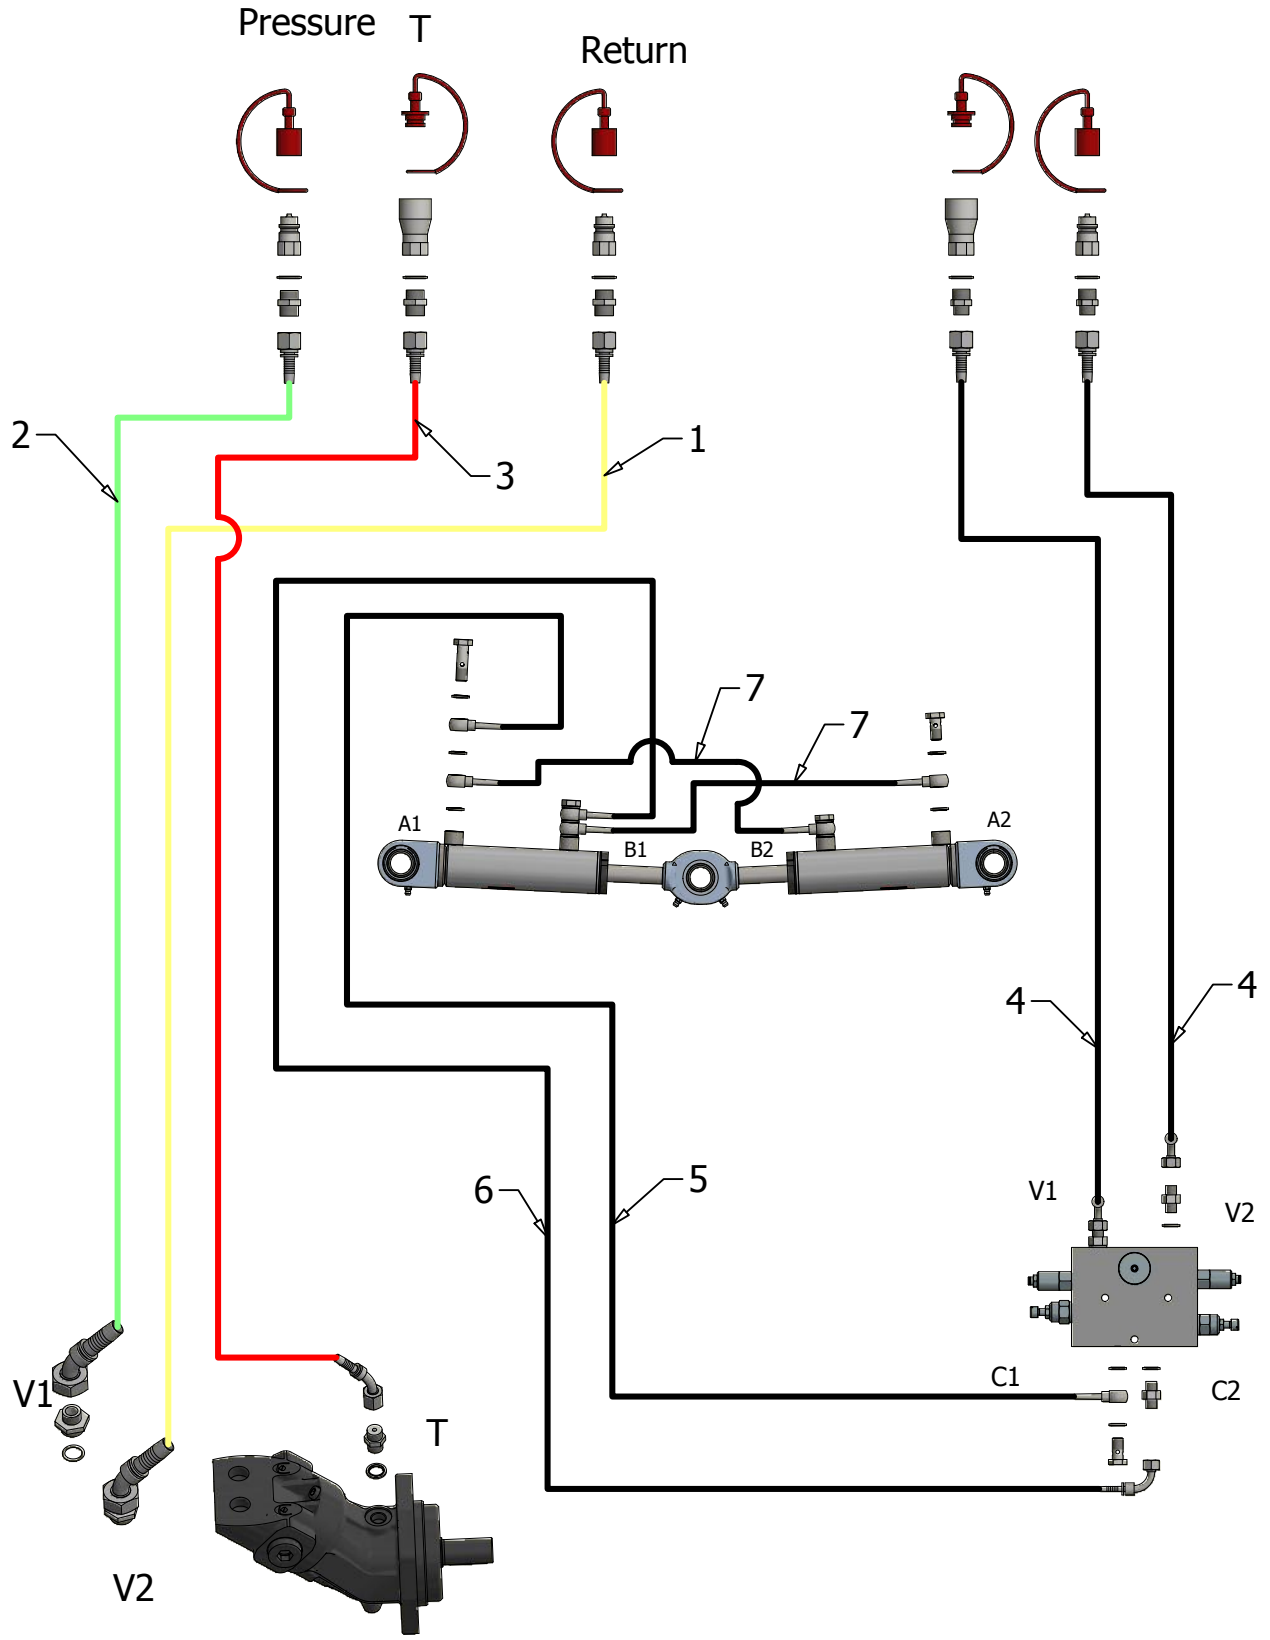

Pos.	Pcs.	Part no.	Description
1	1	20023681	Hydraulic Hose 1/2" x 1670
2	1	20023682	Hydraulic Hose 1/2" x 1750
3	1	20023683	Hydraulic Hose 3/8" x 1750
4	2	20023684	Hydraulic Hose 1/4" x 1470
5	1	20023689	Hydraulic Hose 1/4" x 370
6	1	20023690	Hydraulic Hose 1/4" x 300
7	2	20023688	Hydraulic Hose 1/4" x 395