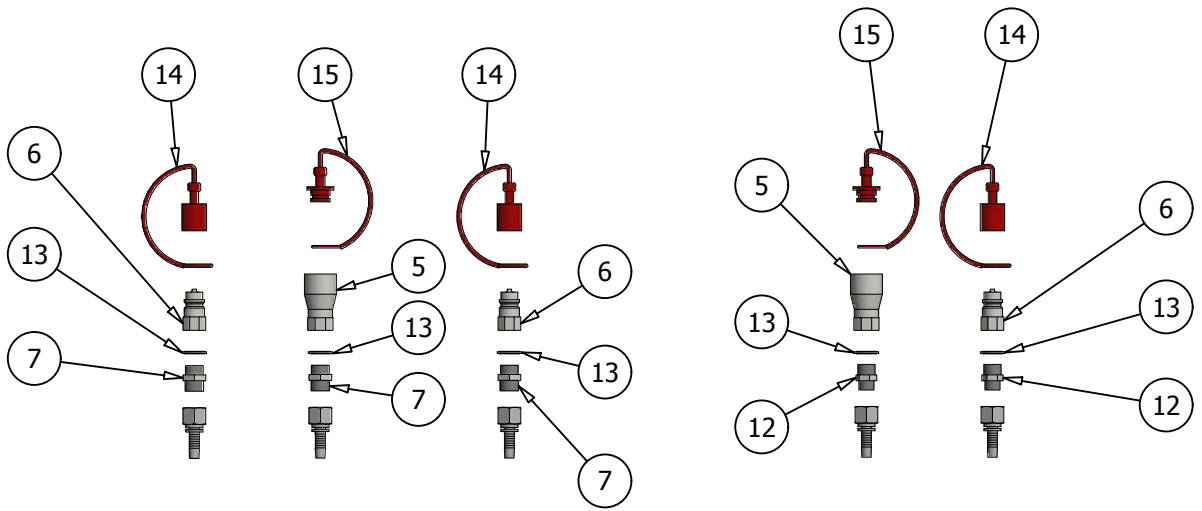

FSI H40S-5 50-75

Spare Parts List

For Product number:

| A201360 |

Version 1.2, 01-2019, English

Pos.	Pcs.	Part no.	Description
1	1	55501475	Vertical Bolt f. Swing Ø35x230
2	2	55500050	Cylinder Bolt Ø25x63
3	1	20070040	Snap Ring External Ø25
4	4	44175013	Washer f. HY-Cylinder
5	2	20026021	Hydraulic Cylinder 100-20-40Ø25
6	1	55500164	Cutter Wheel Set, Ø470
7	16	12454500	Holder cc45mm f. Tooth Ø24,5mm
8	16	12051016	Bolt L=51mm f. Holder Ø17-20-24,5mm
		12450000	Tooth Ø24,5mm w. Extra Nut (Pos 9, 10x2, 11)
9	16	12450000-T	Tooth Ø24,5mm
10	16	12450000-N	Nut f. Tooth Ø24,5mm
11	16	12450000-W	Washer f. Tooth Ø24,5mm
12	1	55501068	Motor Bracket 45cc
13	1	55501107	Rubber Protection H40 + H40S
14	1	44122500	Mounting Strip 400mm - 4 Holes
15	2	55501110	Mounting Strip 135mm - 2 Holes
16	16	39122425	Washer M12
17	8	39163030	Washer M16
18	8	32016045	Bolt M16X45
19	8	38000212	Lock Nut M12
20	2	55501300	Cover Bracket 45cc Part 1
21	2	55501301	Cover Bracket 45cc Part 2
22	1	55501510	Protection H40 + H40S
23	1	55501305	Hub f. 45cc
24	1	20050126	Clamping Set
25	2	44702600	Mounting Strip 305mm - 4 Holes
26	2	20070035	Snap Ring Internal Ø65x2,5mm
27	2	20031034	Rubber Damper Ø32/66
28	1	55501849	Cutter Housing H40S
29	4	32512075	Bolt M12x75
30	3	20030011	Grease Niple M6
31	1	20022152	Sunfab 47 cc
		20022109	Sealing Kit Sunfab H40/H40S
32	2	20040012	Bronze Bushing Ø35 w. Flange

Pos.	Pcs.	Part no.	Description
1	2	55501716	Support Leg H40S
2	2	37019070	Linkage Pin Ø19X76Mm
3	2	20030018	Lock Pin Ø8X60
4	1	55501723	Standard Attachment Plate H40S
5	1	55501888	Unpainted Attachment Support H40S
6	10	39122425	Washer M12
7	10	38000212	Lock Nut M12
8	10	37016051	Carriage Bolt M12x35