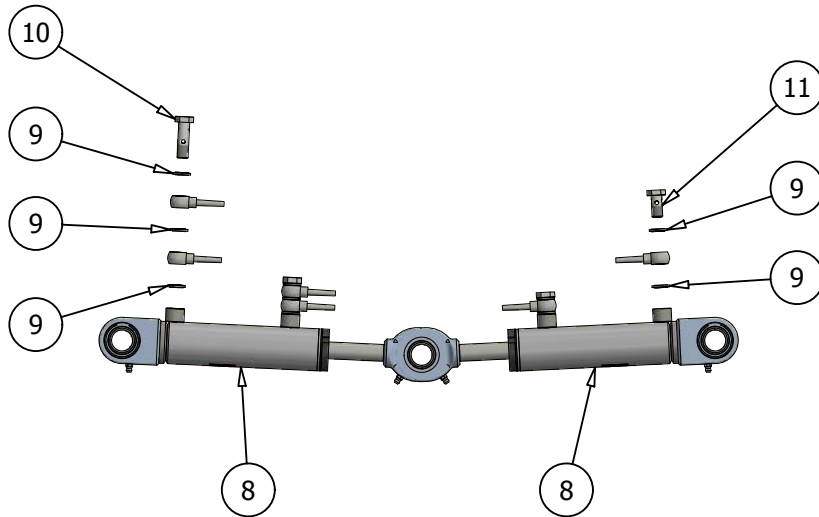

FSI H40S-5 50-75

Spare Parts List

For Product number:

| A201360 |

Version 1.2, 01-2019, English

Pos.	Pcs.	Part no.	Description
1	1	55501475	Vertical Bolt f. Swing Ø35x230
2	2	55500050	Cylinder Bolt Ø25x63
3	1	20070040	Snap Ring External Ø25
4	4	44175013	Washer f. HY-Cylinder
5	2	20026021	Hydraulic Cylinder 100-20-40Ø25
6	1	55500164	Cutter Wheel Set, Ø470
7	16	12454500	Holder cc45mm f. Tooth Ø24,5mm
8	16	12051016	Bolt L=51mm f. Holder Ø17-20-24,5mm
		12450000	Tooth Ø24,5mm w. Extra Nut (Pos 9, 10x2, 11)
9	16	12450000-T	Tooth Ø24,5mm
10	16	12450000-N	Nut f. Tooth Ø24,5mm
11	16	12450000-W	Washer f. Tooth Ø24,5mm
12	1	55501068	Motor Bracket 45cc
13	1	55501107	Rubber Protection H40 + H40S
14	1	44122500	Mounting Strip 400mm - 4 Holes
15	2	55501110	Mounting Strip 135mm - 2 Holes
16	16	39122425	Washer M12
17	8	39163030	Washer M16
18	8	32016045	Bolt M16X45
19	8	38000212	Lock Nut M12
20	2	55501300	Cover Bracket 45cc Part 1
21	2	55501301	Cover Bracket 45cc Part 2
22	1	55501510	Protection H40 + H40S
23	1	55501305	Hub f. 45cc
24	1	20050126	Clamping Set
25	2	44702600	Mounting Strip 305mm - 4 Holes
26	2	20070035	Snap Ring Internal Ø65x2,5mm
27	2	20031034	Rubber Damper Ø32/66
28	1	55501849	Cutter Housing H40S
29	4	32512075	Bolt M12x75
30	3	20030011	Grease Niple M6
31	1	20022152	Sunfab 47 cc
		20022109	Sealing Kit Sunfab H40/H40S
32	2	20040012	Bronze Bushing Ø35 w. Flange

Pos.	Pcs.	Part no.	Description
1	2	55501716	Support Leg H40S
2	2	37019070	Linkage Pin Ø19X76Mm
3	2	20030018	Lock Pin Ø8X60
4	1	55501723	Standard Attachment Plate H40S
5	1	55501888	Unpainted Attachment Support H40S
6	10	39122425	Washer M12
7	10	38000212	Lock Nut M12
8	10	37016051	Carriage Bolt M12x35