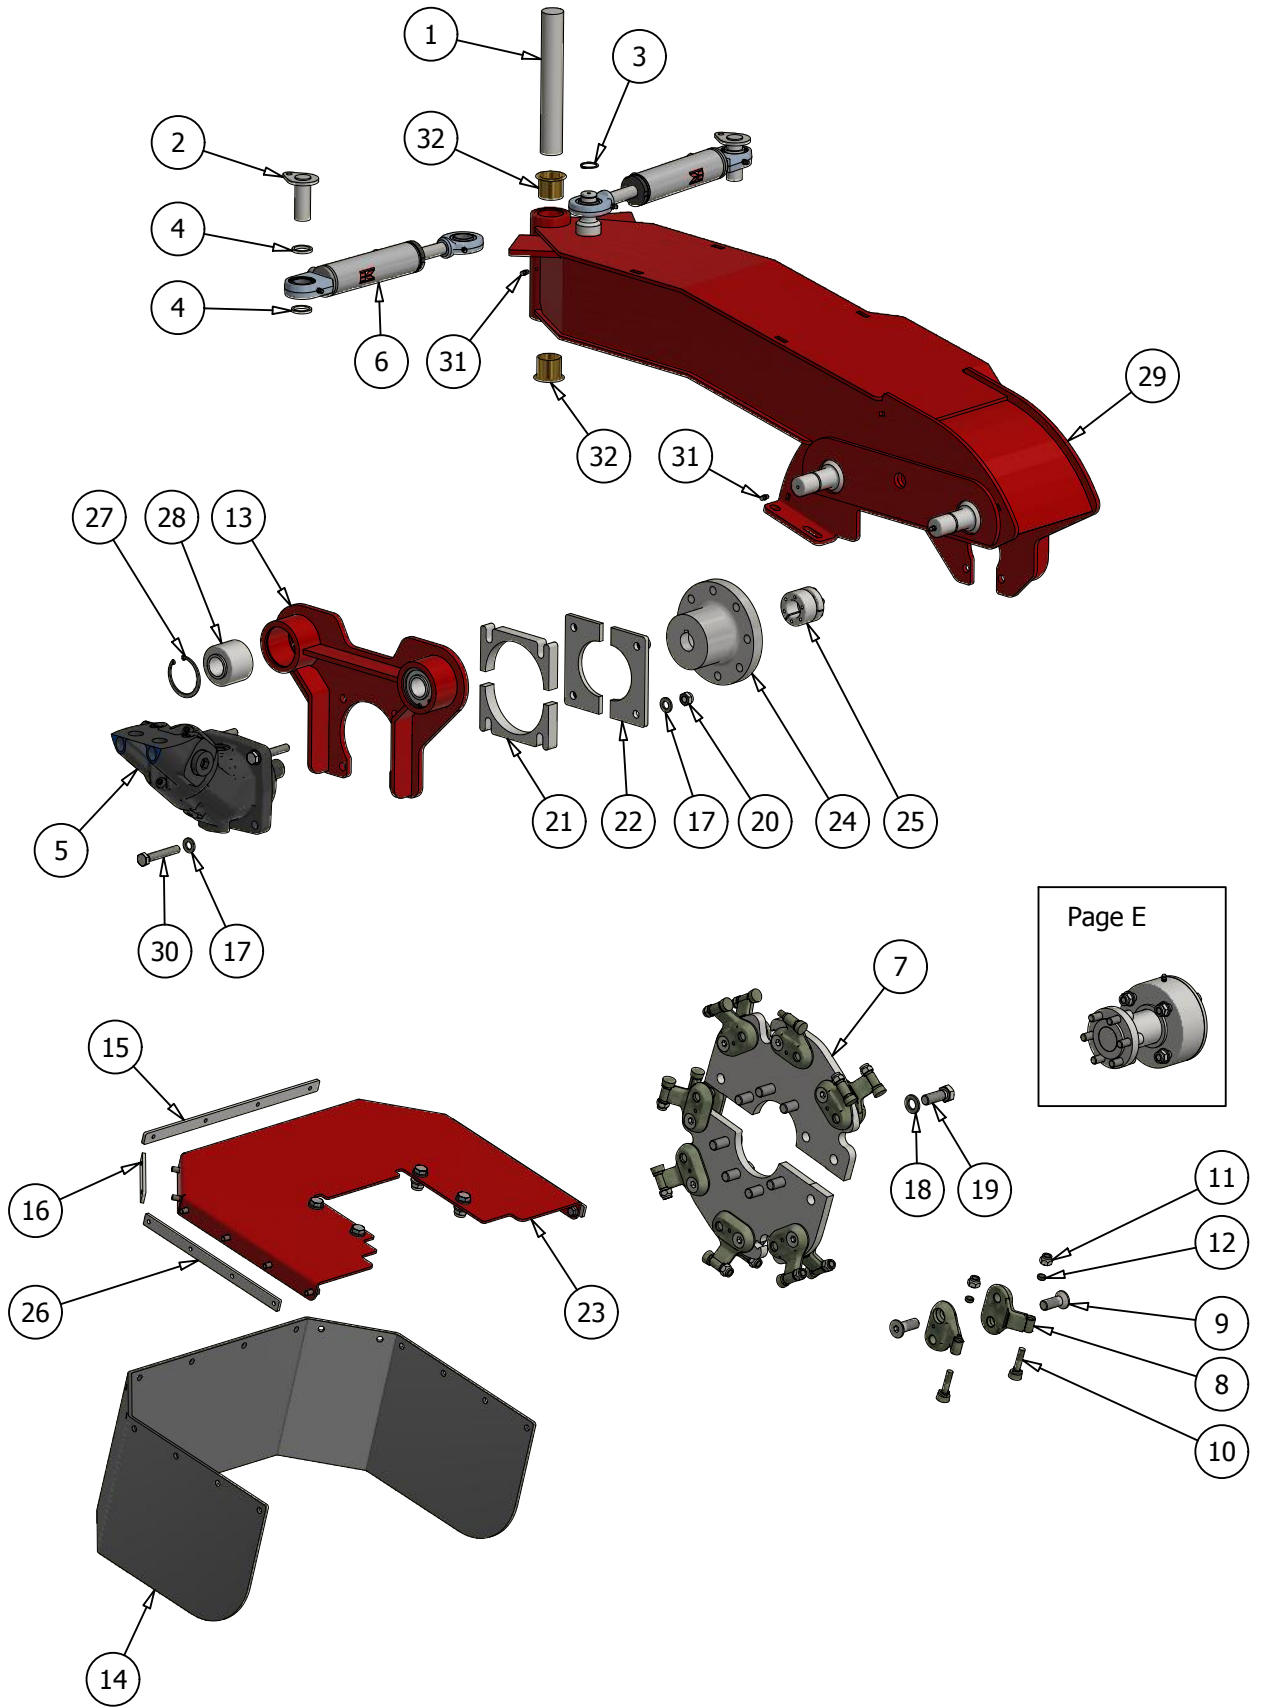

FSI H40S-5 50-75

Spare Parts List

For Product number:

| A201360 |

Version 1.2, 01-2019, English

Pos.	Pcs.	Part no.	Description
1	1	55501475	Vertical Bolt f. Swing Ø35x230
2	2	55500050	Cylinder Bolt Ø25x63
3	1	20070040	Snap Ring External Ø25
4	4	44175013	Washer f. HY-Cylinder
5	2	20026021	Hydraulic Cylinder 100-20-40Ø25
6	1	55500164	Cutter Wheel Set, Ø470
7	16	12454500	Holder cc45mm f. Tooth Ø24,5mm
8	16	12051016	Bolt L=51mm f. Holder Ø17-20-24,5mm
		12450000	Tooth Ø24,5mm w. Extra Nut (Pos 9, 10x2, 11)
9	16	12450000-T	Tooth Ø24,5mm
10	16	12450000-N	Nut f. Tooth Ø24,5mm
11	16	12450000-W	Washer f. Tooth Ø24,5mm
12	1	55501068	Motor Bracket 45cc
13	1	55501107	Rubber Protection H40 + H40S
14	1	44122500	Mounting Strip 400mm - 4 Holes
15	2	55501110	Mounting Strip 135mm - 2 Holes
16	16	39122425	Washer M12
17	8	39163030	Washer M16
18	8	32016045	Bolt M16X45
19	8	38000212	Lock Nut M12
20	2	55501300	Cover Bracket 45cc Part 1
21	2	55501301	Cover Bracket 45cc Part 2
22	1	55501510	Protection H40 + H40S
23	1	55501305	Hub f. 45cc
24	1	20050126	Clamping Set
25	2	44702600	Mounting Strip 305mm - 4 Holes
26	2	20070035	Snap Ring Internal Ø65x2,5mm
27	2	20031034	Rubber Damper Ø32/66
28	1	55501849	Cutter Housing H40S
29	4	32512075	Bolt M12x75
30	3	20030011	Grease Niple M6
31	1	20022152	Sunfab 47 cc
		20022109	Sealing Kit Sunfab H40/H40S
32	2	20040012	Bronze Bushing Ø35 w. Flange

Pos.	Pcs.	Part no.	Description
1	2	55501716	Support Leg H40S
2	2	37019070	Linkage Pin Ø19X76Mm
3	2	20030018	Lock Pin Ø8X60
4	1	55501723	Standard Attachment Plate H40S
5	1	55501888	Unpainted Attachment Support H40S
6	10	39122425	Washer M12
7	10	38000212	Lock Nut M12
8	10	37016051	Carriage Bolt M12x35