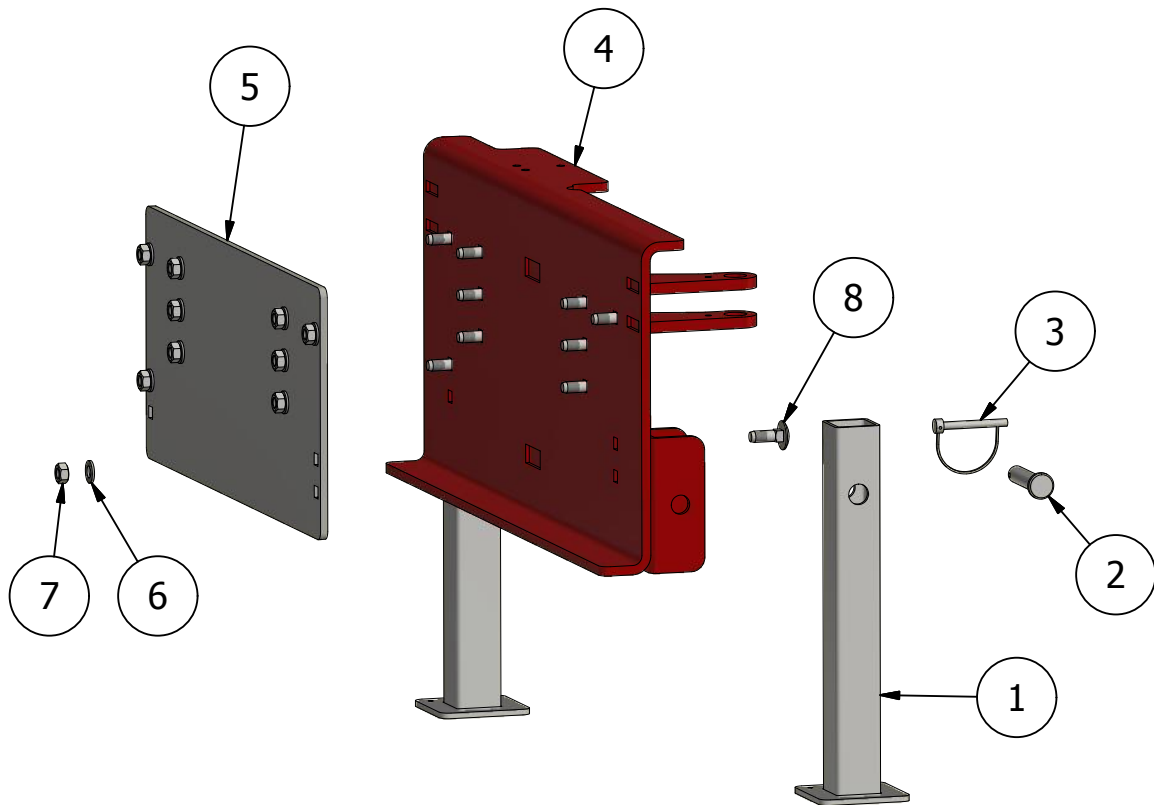

FSI H40S-5 50-75

Spare Parts List

For Product number:

| A201360 |

Version 1.2, 01-2019, English

Pos.	Pcs.	Part no.	Description
1	1	55501475	Vertical Bolt f. Swing Ø35x230
2	2	55500050	Cylinder Bolt Ø25x63
3	1	20070040	Snap Ring External Ø25
4	4	44175013	Washer f. HY-Cylinder
5	2	20026021	Hydraulic Cylinder 100-20-40Ø25
6	1	55500164	Cutter Wheel Set, Ø470
7	16	12454500	Holder cc45mm f. Tooth Ø24,5mm
8	16	12051016	Bolt L=51mm f. Holder Ø17-20-24,5mm
		12450000	Tooth Ø24,5mm w. Extra Nut (Pos 9, 10x2, 11)
9	16	12450000-T	Tooth Ø24,5mm
10	16	12450000-N	Nut f. Tooth Ø24,5mm
11	16	12450000-W	Washer f. Tooth Ø24,5mm
12	1	55501068	Motor Bracket 45cc
13	1	55501107	Rubber Protection H40 + H40S
14	1	44122500	Mounting Strip 400mm - 4 Holes
15	2	55501110	Mounting Strip 135mm - 2 Holes
16	16	39122425	Washer M12
17	8	39163030	Washer M16
18	8	32016045	Bolt M16X45
19	8	38000212	Lock Nut M12
20	2	55501300	Cover Bracket 45cc Part 1
21	2	55501301	Cover Bracket 45cc Part 2
22	1	55501510	Protection H40 + H40S
23	1	55501305	Hub f. 45cc
24	1	20050126	Clamping Set
25	2	44702600	Mounting Strip 305mm - 4 Holes
26	2	20070035	Snap Ring Internal Ø65x2,5mm
27	2	20031034	Rubber Damper Ø32/66
28	1	55501849	Cutter Housing H40S
29	4	32512075	Bolt M12x75
30	3	20030011	Grease Niple M6
31	1	20022152	Sunfab 47 cc
		20022109	Sealing Kit Sunfab H40/H40S
32	2	20040012	Bronze Bushing Ø35 w. Flange

Pos.	Pcs.	Part no.	Description
1	2	55501716	Support Leg H40S
2	2	37019070	Linkage Pin Ø19X76Mm
3	2	20030018	Lock Pin Ø8X60
4	1	55501723	Standard Attachment Plate H40S
5	1	55501888	Unpainted Attachment Support H40S
6	10	39122425	Washer M12
7	10	38000212	Lock Nut M12
8	10	37016051	Carriage Bolt M12x35