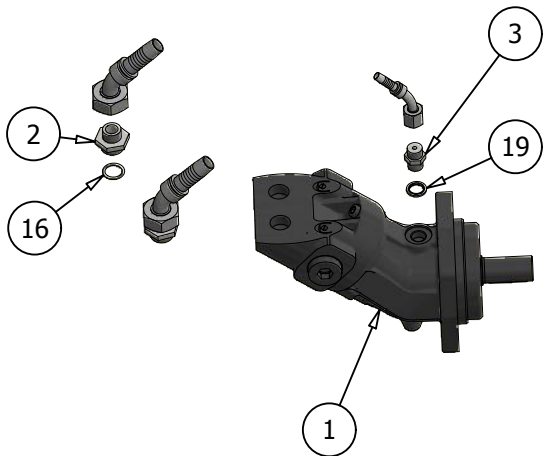

FSI H40S-5 50-75

Spare Parts List

For Product number:

| A201360 |

Version 1.2, 01-2019, English

Pos.	Pcs.	Part no.	Description
1	1	55501475	Vertical Bolt f. Swing Ø35x230
2	2	55500050	Cylinder Bolt Ø25x63
3	1	20070040	Snap Ring External Ø25
4	4	44175013	Washer f. HY-Cylinder
5	2	20026021	Hydraulic Cylinder 100-20-40Ø25
6	1	55500164	Cutter Wheel Set, Ø470
7	16	12454500	Holder cc45mm f. Tooth Ø24,5mm
8	16	12051016	Bolt L=51mm f. Holder Ø17-20-24,5mm
		12450000	Tooth Ø24,5mm w. Extra Nut (Pos 9, 10x2, 11)
9	16	12450000-T	Tooth Ø24,5mm
10	16	12450000-N	Nut f. Tooth Ø24,5mm
11	16	12450000-W	Washer f. Tooth Ø24,5mm
12	1	55501068	Motor Bracket 45cc
13	1	55501107	Rubber Protection H40 + H40S
14	1	44122500	Mounting Strip 400mm - 4 Holes
15	2	55501110	Mounting Strip 135mm - 2 Holes
16	16	39122425	Washer M12
17	8	39163030	Washer M16
18	8	32016045	Bolt M16X45
19	8	38000212	Lock Nut M12
20	2	55501300	Cover Bracket 45cc Part 1
21	2	55501301	Cover Bracket 45cc Part 2
22	1	55501510	Protection H40 + H40S
23	1	55501305	Hub f. 45cc
24	1	20050126	Clamping Set
25	2	44702600	Mounting Strip 305mm - 4 Holes
26	2	20070035	Snap Ring Internal Ø65x2,5mm
27	2	20031034	Rubber Damper Ø32/66
28	1	55501849	Cutter Housing H40S
29	4	32512075	Bolt M12x75
30	3	20030011	Grease Niple M6
31	1	20022152	Sunfab 47 cc
		20022109	Sealing Kit Sunfab H40/H40S
32	2	20040012	Bronze Bushing Ø35 w. Flange

Pos.	Pcs.	Part no.	Description
1	2	55501716	Support Leg H40S
2	2	37019070	Linkage Pin Ø19X76Mm
3	2	20030018	Lock Pin Ø8X60
4	1	55501723	Standard Attachment Plate H40S
5	1	55501888	Unpainted Attachment Support H40S
6	10	39122425	Washer M12
7	10	38000212	Lock Nut M12
8	10	37016051	Carriage Bolt M12x35