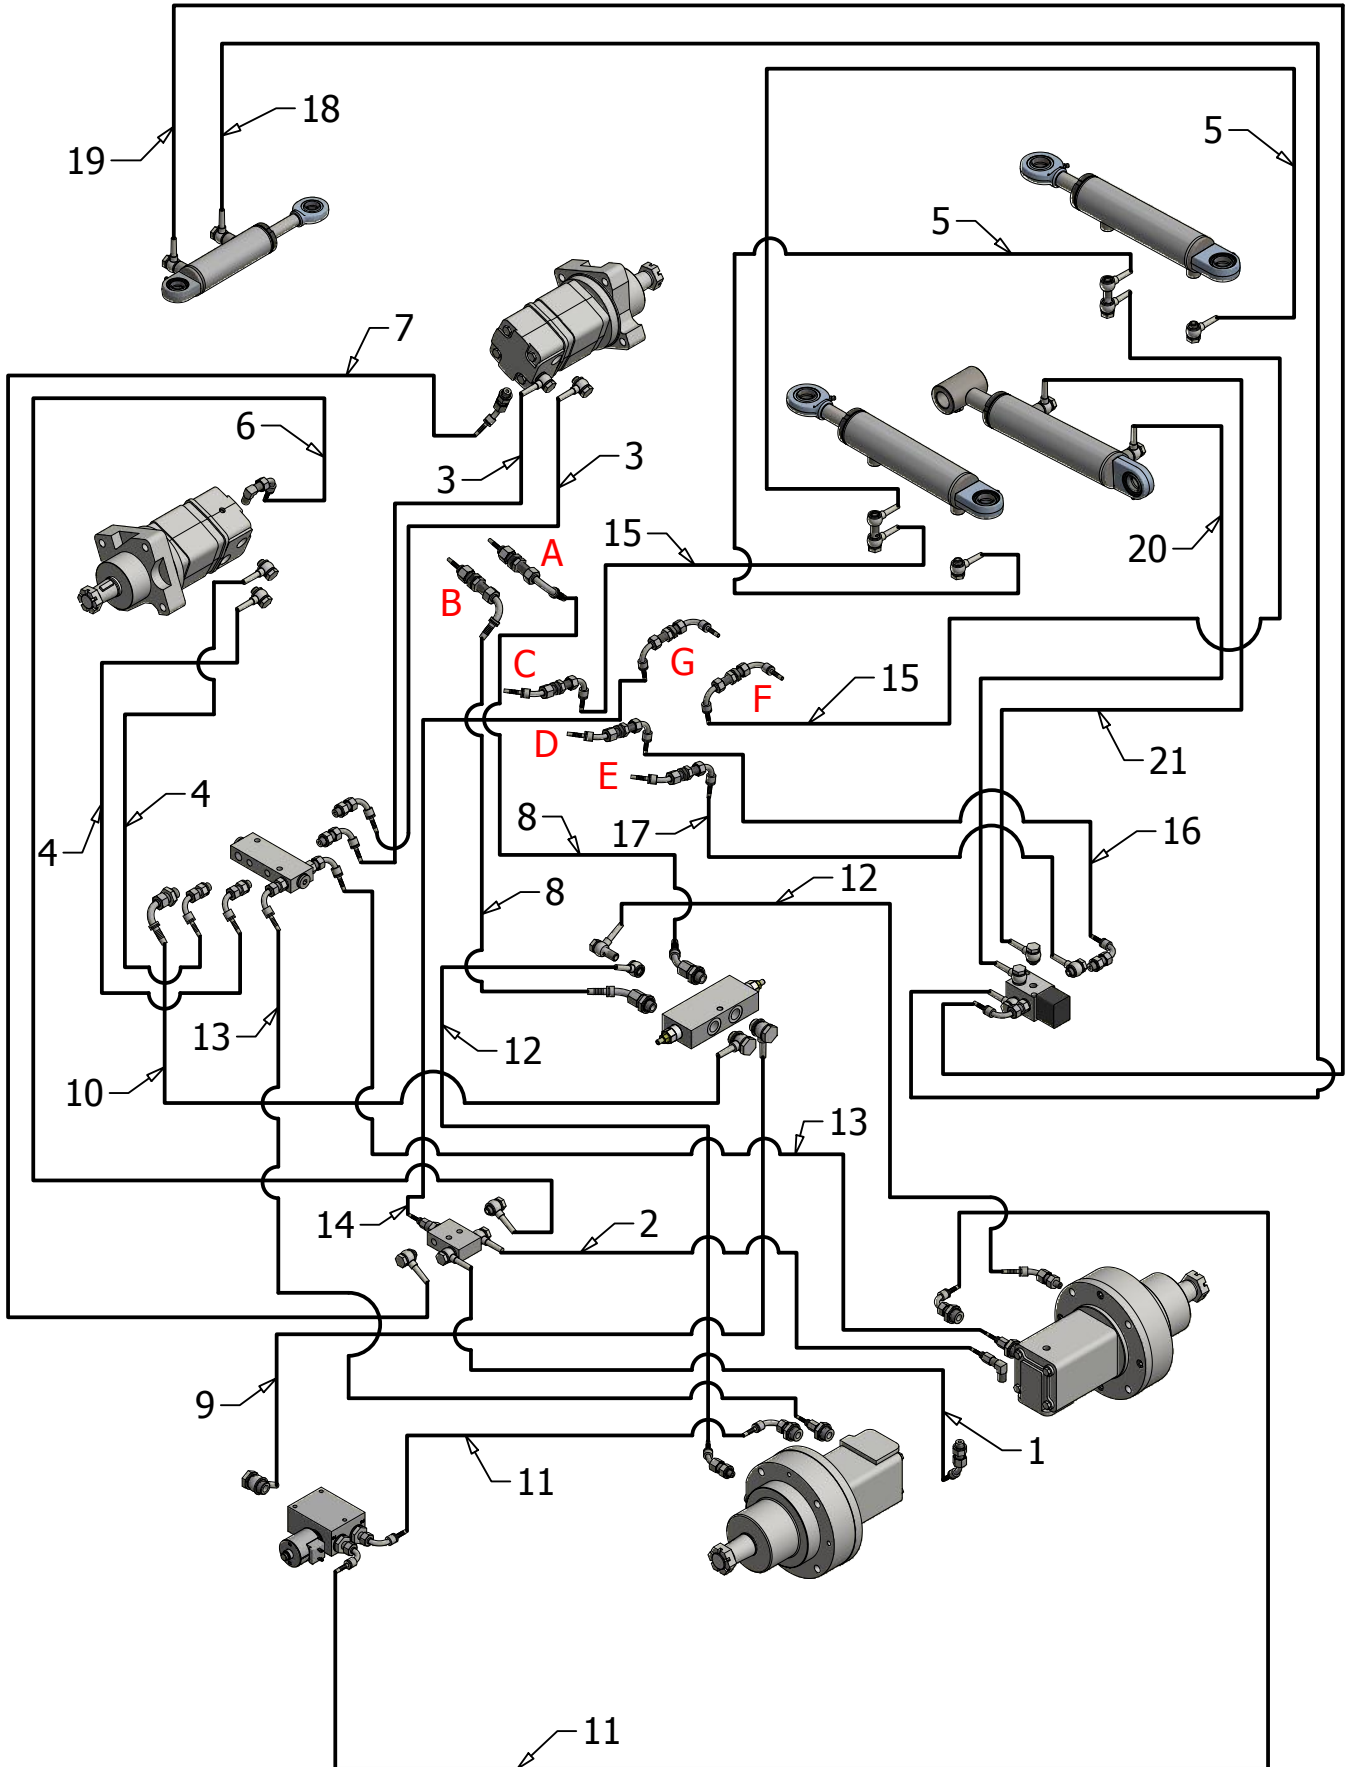

Pos.	Pcs.	Part/No	Description
1	1	20023601	Hydraulic Hose 1/4" x 220
2	1	20023602	Hydraulic Hose 1/4" x 210
3	2	20023603	Hydraulic Hose Reinforced 1/4" x 440
4	2	20023604	Hydraulic Hose Reinforced 1/4" x 410
5	2	20023605	Hydraulic Hose 1/4" x 500
6	1	20023606	Hydraulic Hose 1/4" x 1610
7	1	20023607	Hydraulic Hose 1/4" x 1800
8	2	20023608	Hydraulic Hose Reinforced 3/8" x 860
9	1	20023609	Hydraulic Hose Reinforced 3/8" x 420
10	1	20023610	Hydraulic Hose Reinforced 3/8" x 1280
11	2	20023611	Hydraulic Hose Reinforced 1/4" x 230
12	2	20023612	Hydraulic Hose Reinforced 1/4" x 420
13	2	20023613	Hydraulic Hose Reinforced 1/4" x 1200
14	1	20023614	Hydraulic Hose 1/4" x 800
15	2	20023615	Hydraulic Hose 1/4" x 540
16	1	20023616	Hydraulic Hose 1/4" x 1150
17	1	20023617	Hydraulic Hose 1/4" x 1150
18	1	20023618	Hydraulic Hose 1/4" x 1680
19	1	20023619	Hydraulic Hose 1/4" x 1680
20	1	20023620	Hydraulic Hose 1/4" x 750
21	1	20023621	Hydraulic Hose 1/4" x 470