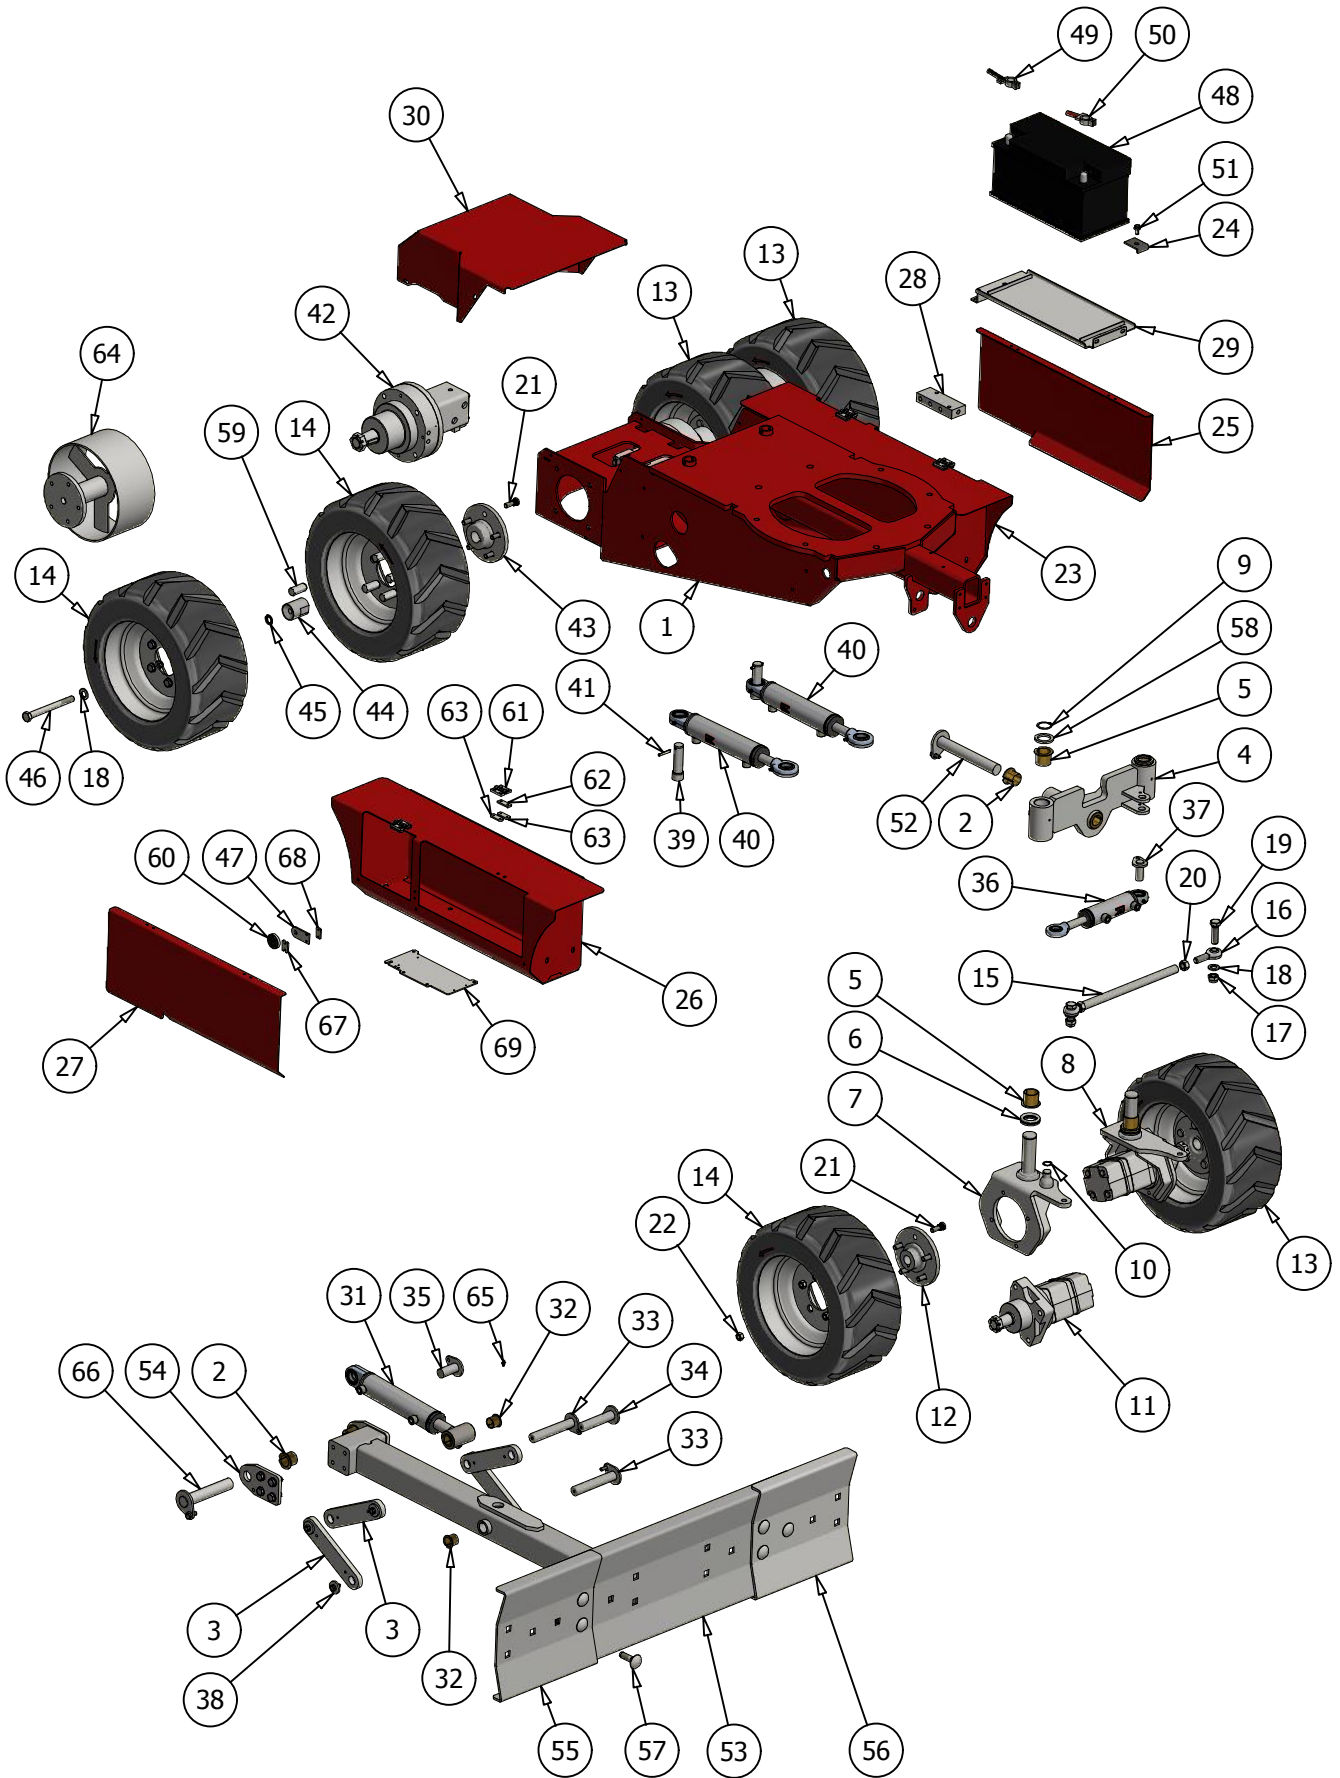

Pos.	Pcs.	Part/No	Description
1	1	55501575	Frame D74
2	4	20040019	Bronze Bushing Ø30 w. Flange
3	4	55502910	Link f. Dozer Lift System
4	1	55501584	Steering Base Frame D74
5	4	20040012	Bronze Bushing Ø35 w. Flange
6	2	20040037	Axial Bearing
7	1	55501610	Kingpin D74 Left
8	1	55501613	Kingpin D74 Rigt
9	2	60000085	Snap Ring External Ø35
10	1	20070041	Snap Ring External Ø20
11	2	20025023	Wheel Motor f. Steering Wheel D74
12	2	55500121	Hub f. Steering Wheel D74
13	3	20031012	Wheel Right
14	3	20031013	Wheel Left
15	1	55502334	Track Rod
16	2	20030019	Ball Joint Ø16-10L External Threading
17	8	38000216	Lock Nut M16
18	10	39163030	Washer M16
19	2	32016055	Bolt M16x55
20	2	38000116	Nut M16
21	20	20031008	Bolt f. Wheel
22	10	20031009	Nut f. Wheel Bolt
23	1	55501826	Battery Compartment
24	2	44123300	Battery Clamp
25	1	55501829	Lid f. Battery Compartment
26	1	55501834	Tool Box
27	1	55501833	Lid f. Tool Box
28	1	44691701	Distribution Block Steering Wheels
29	1	55501870	Battery Base
30	1	55501310	Cover f. Hydraulic Components
31	1	20026022	HY-Cylinder 180-30-50-Ø25
32	4	20040018	Bronze Bushing Ø25 w. Flange
33	2	44690120	Cyl. Bolt Ø25x143 Threaded
34	1	44690122	Cyl. Bolt Ø25x111 m. Threaded
35	1	44690123	Cyl. Bolt Ø25x55
36	1	20026028	HY-Cylinder 90-20-40-Ø20
37	1	55500080	Cyl. Bolt Ø20x45
38	3	44955100	End Disc Ø35x8,5
39	2	44277109	Cyl. Bolt Ø30x100
40	2	20026026	HY-Cylinder 150-25-50-Ø25
41	2	20030070	Pin Ø6x40
42	2	20025022	Wheel Motor w. Brake
43	2	55501863	Wheel Hub f. Driving Wheel
44	2	44676700	Nut f. Twin Wheels
45	2	20070046	M16 Starlock f. Twinwheel Bolt