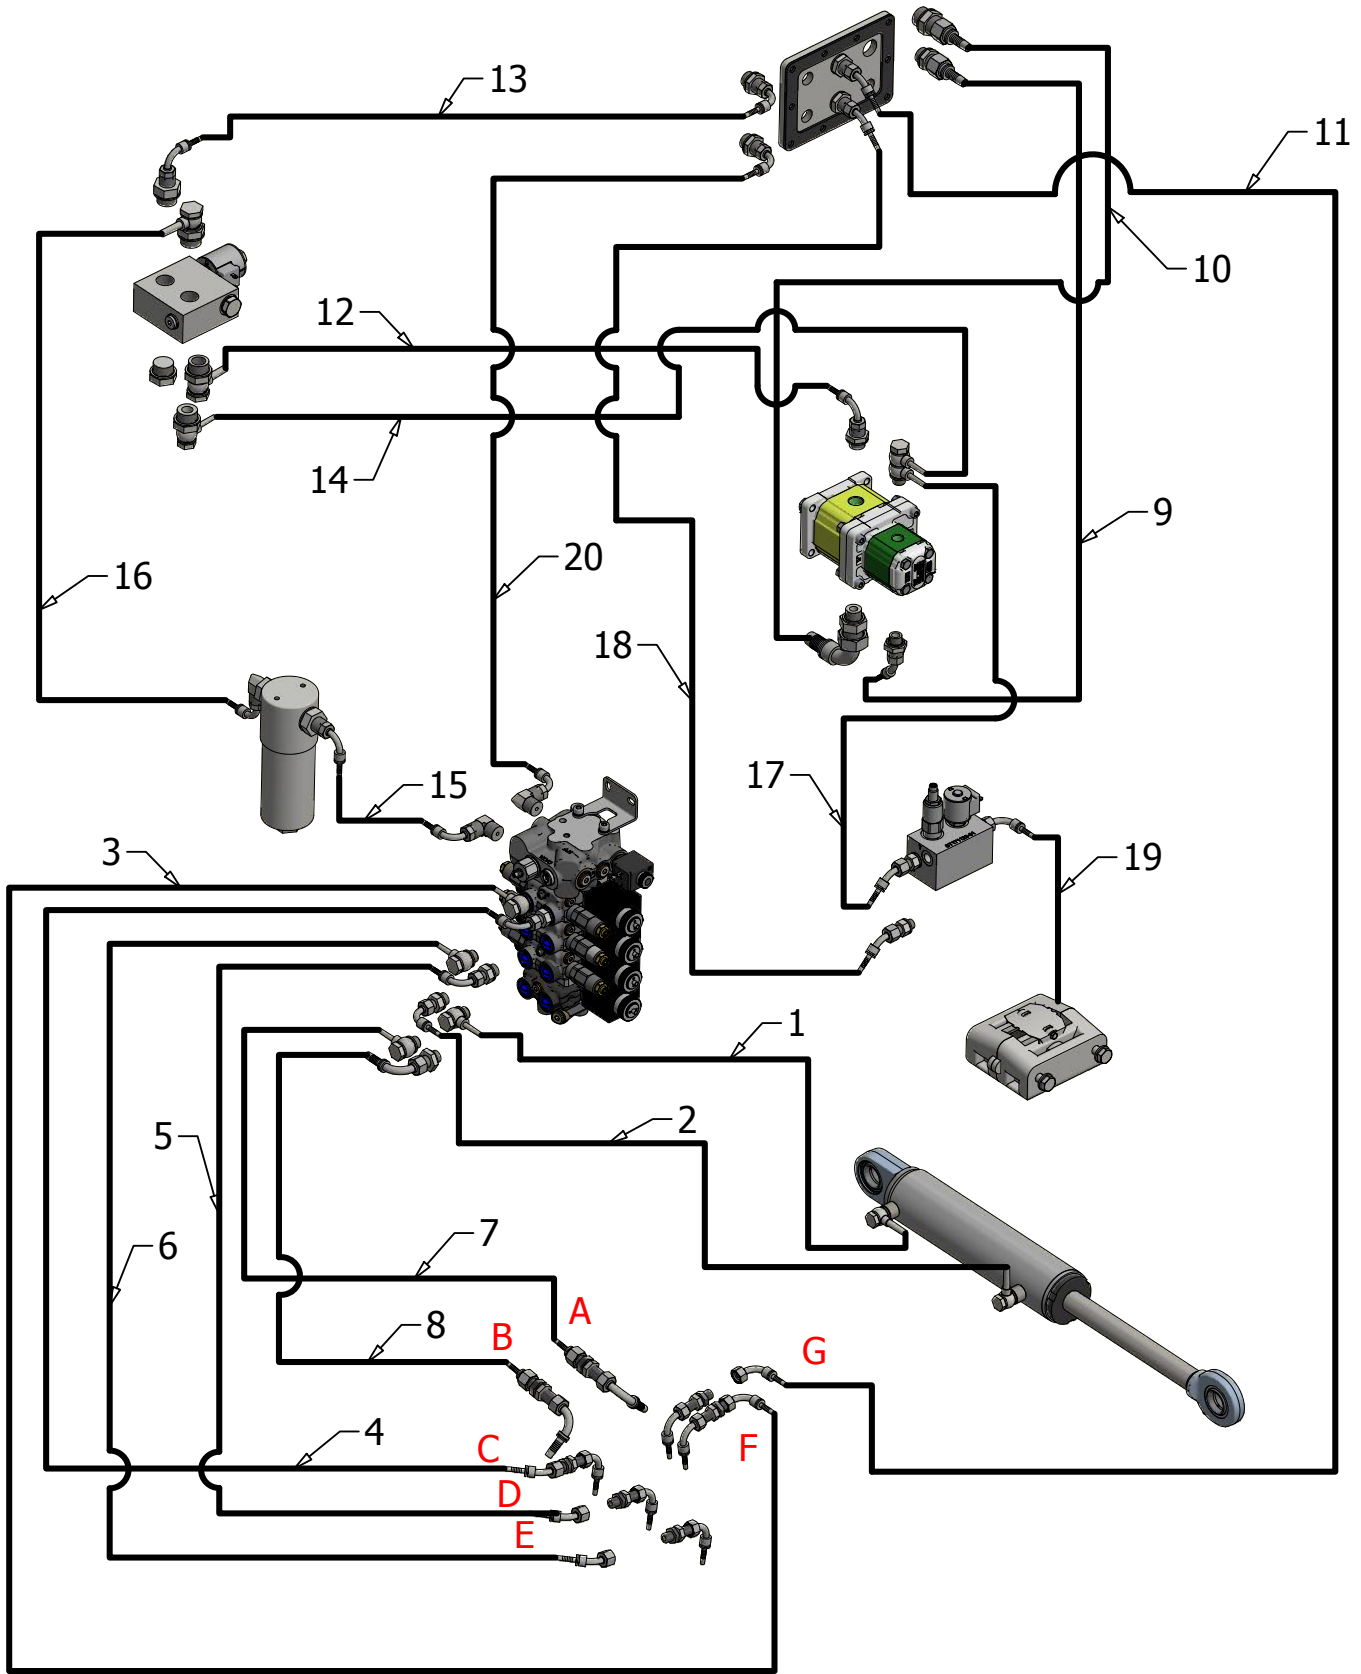

Pos.	Pcs.	Part/No	Description
1	1	20023622	Hydraulic Hose 1/4" x 900
2	1	20023623	Hydraulic Hose 1/4" x 950
3	1	20023624	Hydraulic Hose 1/4" x 110
4	1	20023625	Hydraulic Hose 1/4" x 420
5	1	20023626	Hydraulic Hose 1/4" x 380
6	1	20023627	Hydraulic Hose 1/4" x 330
7	1	20023628	Hydraulic Hose Reinforced 3/8" x 610
8	1	20023629	Hydraulic Hose Reinforced 3/8" x 770
9	1	20023630	Hydraulic Hose 1/2" x 780
10	1	20023631	Hydraulic Hose 3/4" x 660
11	1	20023632	Hydraulic Hose 1/4" x 625
12	1	20023633	Hydraulic Hose Reinforced 1/2" x 1380
13	1	20023634	Hydraulic Hose 1/2" x 395
14	1	20023635	Hydraulic Hose Reinforced 1/4" x 1550
15	1	20023636	Hydraulic Hose Reinforced 1/2" x 590
16	1	20023637	Hydraulic Hose Reinforced 1/2" x 600
17	1	20023638	Hydraulic Hose Reinforced 1/4" x 440
18	1	20023639	Hydraulic Hose 1/4" x 1630
19	1	60000840	Hydraulic Hose f. Brake Caliper
20	1	20023641	Hydraulic Hose 1/2" x 1100