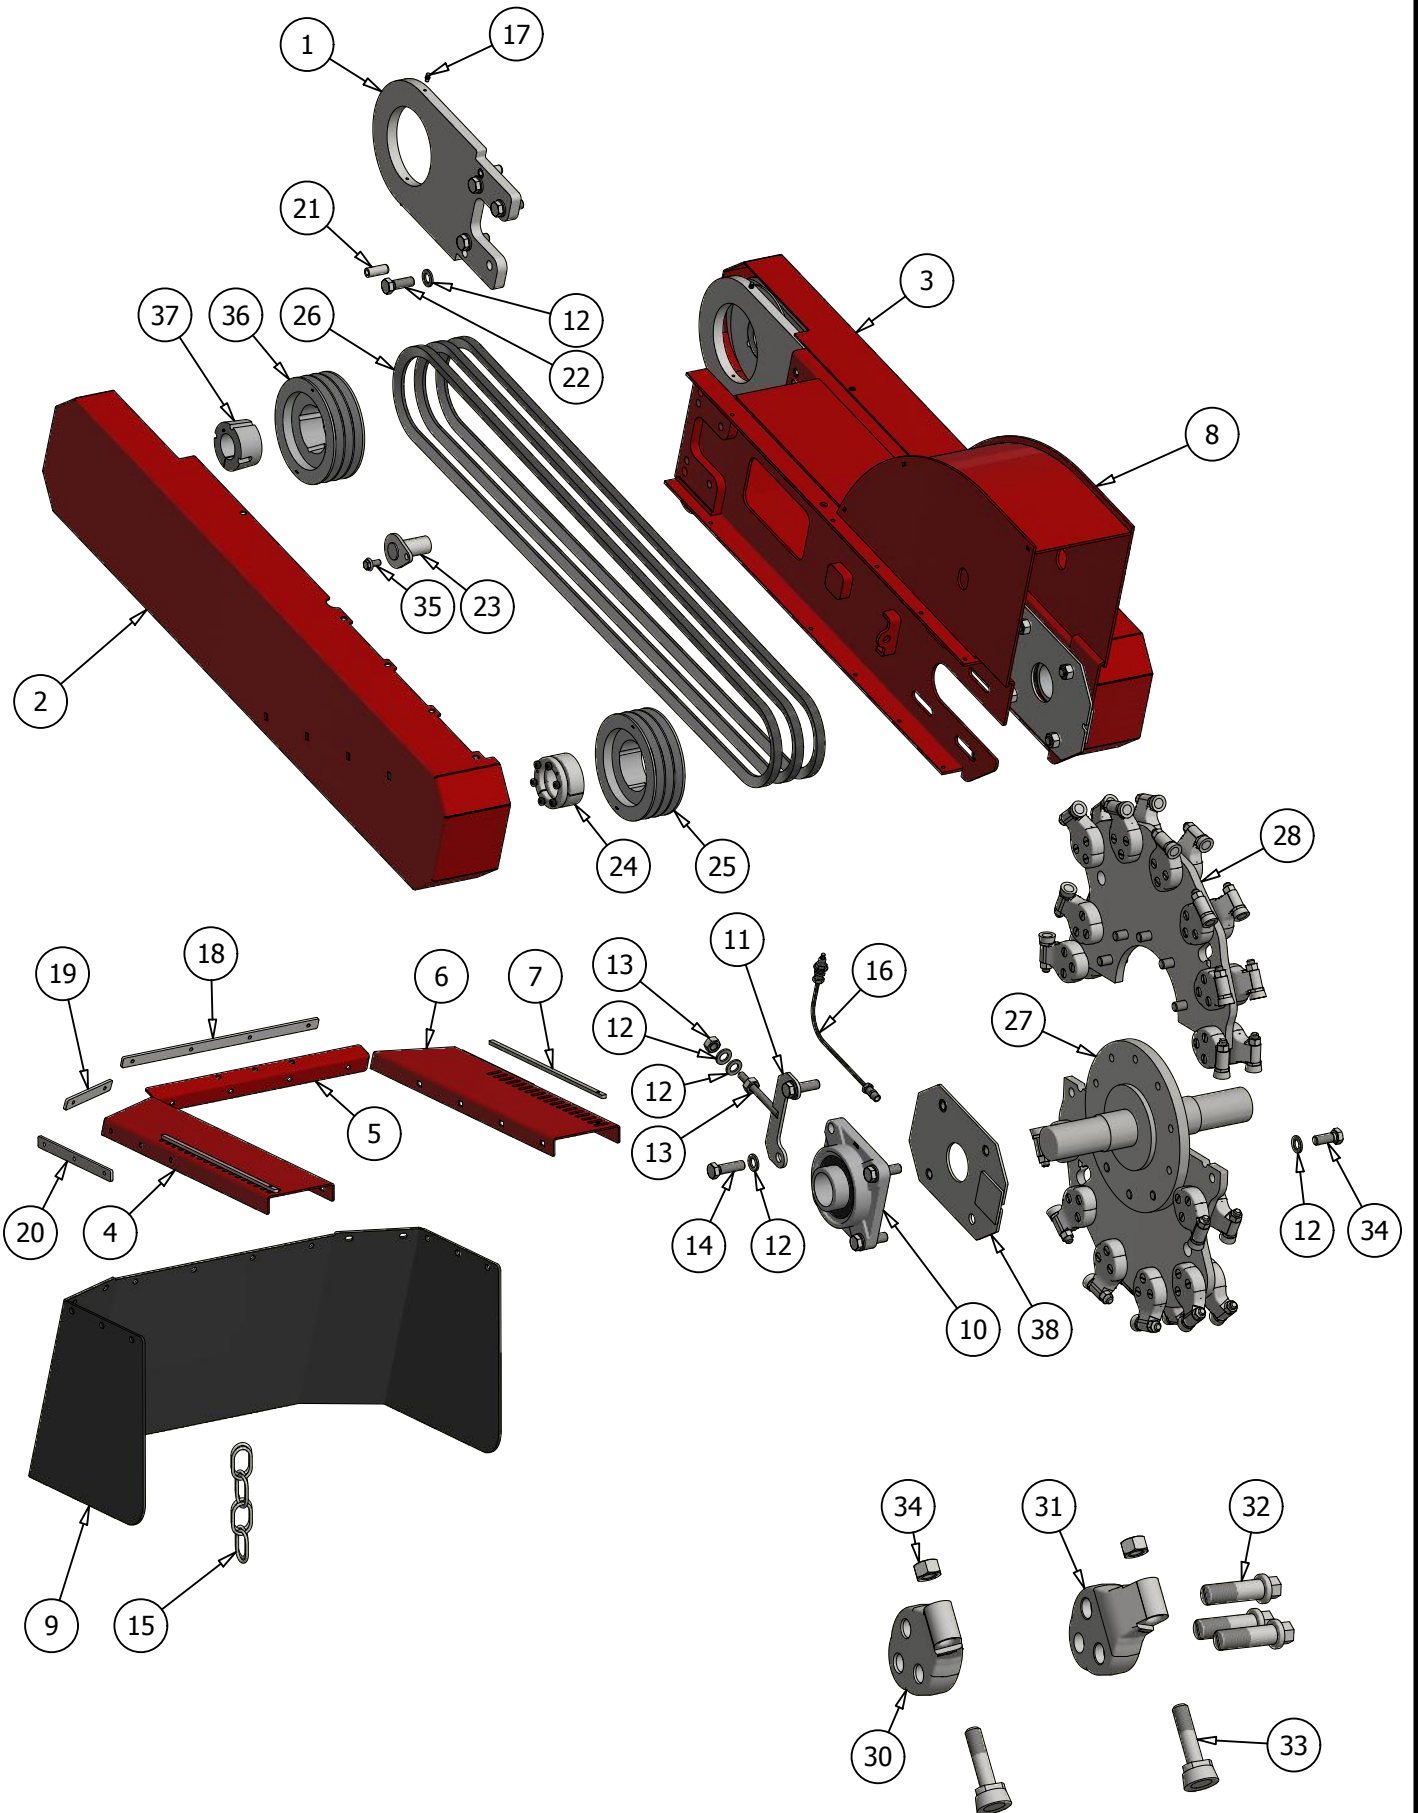

FSI D74 Remote Spare Parts List

For Product number:

| A141080 |

Version 1.4, 05-2019, English

Pos.	Pcs.	Part/No	Description
1	2	55501252	Hub f. Cutter Arm D74
2	1	55501254	V-Belt Cover Left D74
3	1	55501253	V-Belt Cover Right D74
4	1	55501711	Protection Steel Right
5	1	55501712	Protection Steel Rear
6	1	55501713	Protection Steel Left
7	2	55501721	Mounting Strip f. Chains
8	1	55501857	Cutter Arm D74
9	1	55501886	Rubber Protection D74
10	2	20040006	Bearing Ø60
11	2	55500808	V-Belt Tightener M12 T65+D74
12	30	39163030	Washer M16
13	4	38000116	Nut M16
14	8	32016055	Bolt M16x55
15	1	20030015	Chain 6mm
16	2	20070052	Grease Hose Complete
17	4	20030011	Grease Nipple M6
18	1	44122500	Mounting Strip 400mm - 4 Holes
19	2	55501110	Mounting Strip 135mm - 2 Holes
20	2	44301400	Mounting Strip 230mm - 3 Holes
21	4	60000072	Pin Ø16x40
22	8	32016045	Bolt M16X45
23	1	55500789	Cyl. Bolt Ø30x61
24	2	20050121	Clamping Element 60X90
25	2	20050120	Pulley 180B-3 Ø90
26	6	20050011	V-belt SPB 2650
27	1	55502291	Hub and Axle f. Cutter Wheel
28	2	60000832	Cutter Wheel D74
29	14	12853900	Threaded Holder CC39mm for Tooth Ø28,5mm
30	14	12853960	Unthreaded Holder CC39mm for Tooth Ø28,5mm
31	42	12851520	Bolt L=51/64mm for Holder Tooth Ø28,5mm
		12850000	Tooth Ø28,5mm incl. 2 x Nuts (Pos 32, 33x2)
32	28	12850000-T	Tooth Ø28,5mm
33	28	12850000-N	Nut f. Tooth Ø28,5mm
34	10	32016040	Bolt M16X40
35	1	31510020	Bolt w. Flange M10x20
36	2	20050017	Pulley 180B-3
37	2	20050122	Clamping Element f. Pulley 2517-Ø46
38	2	55502916	Bearing Cover