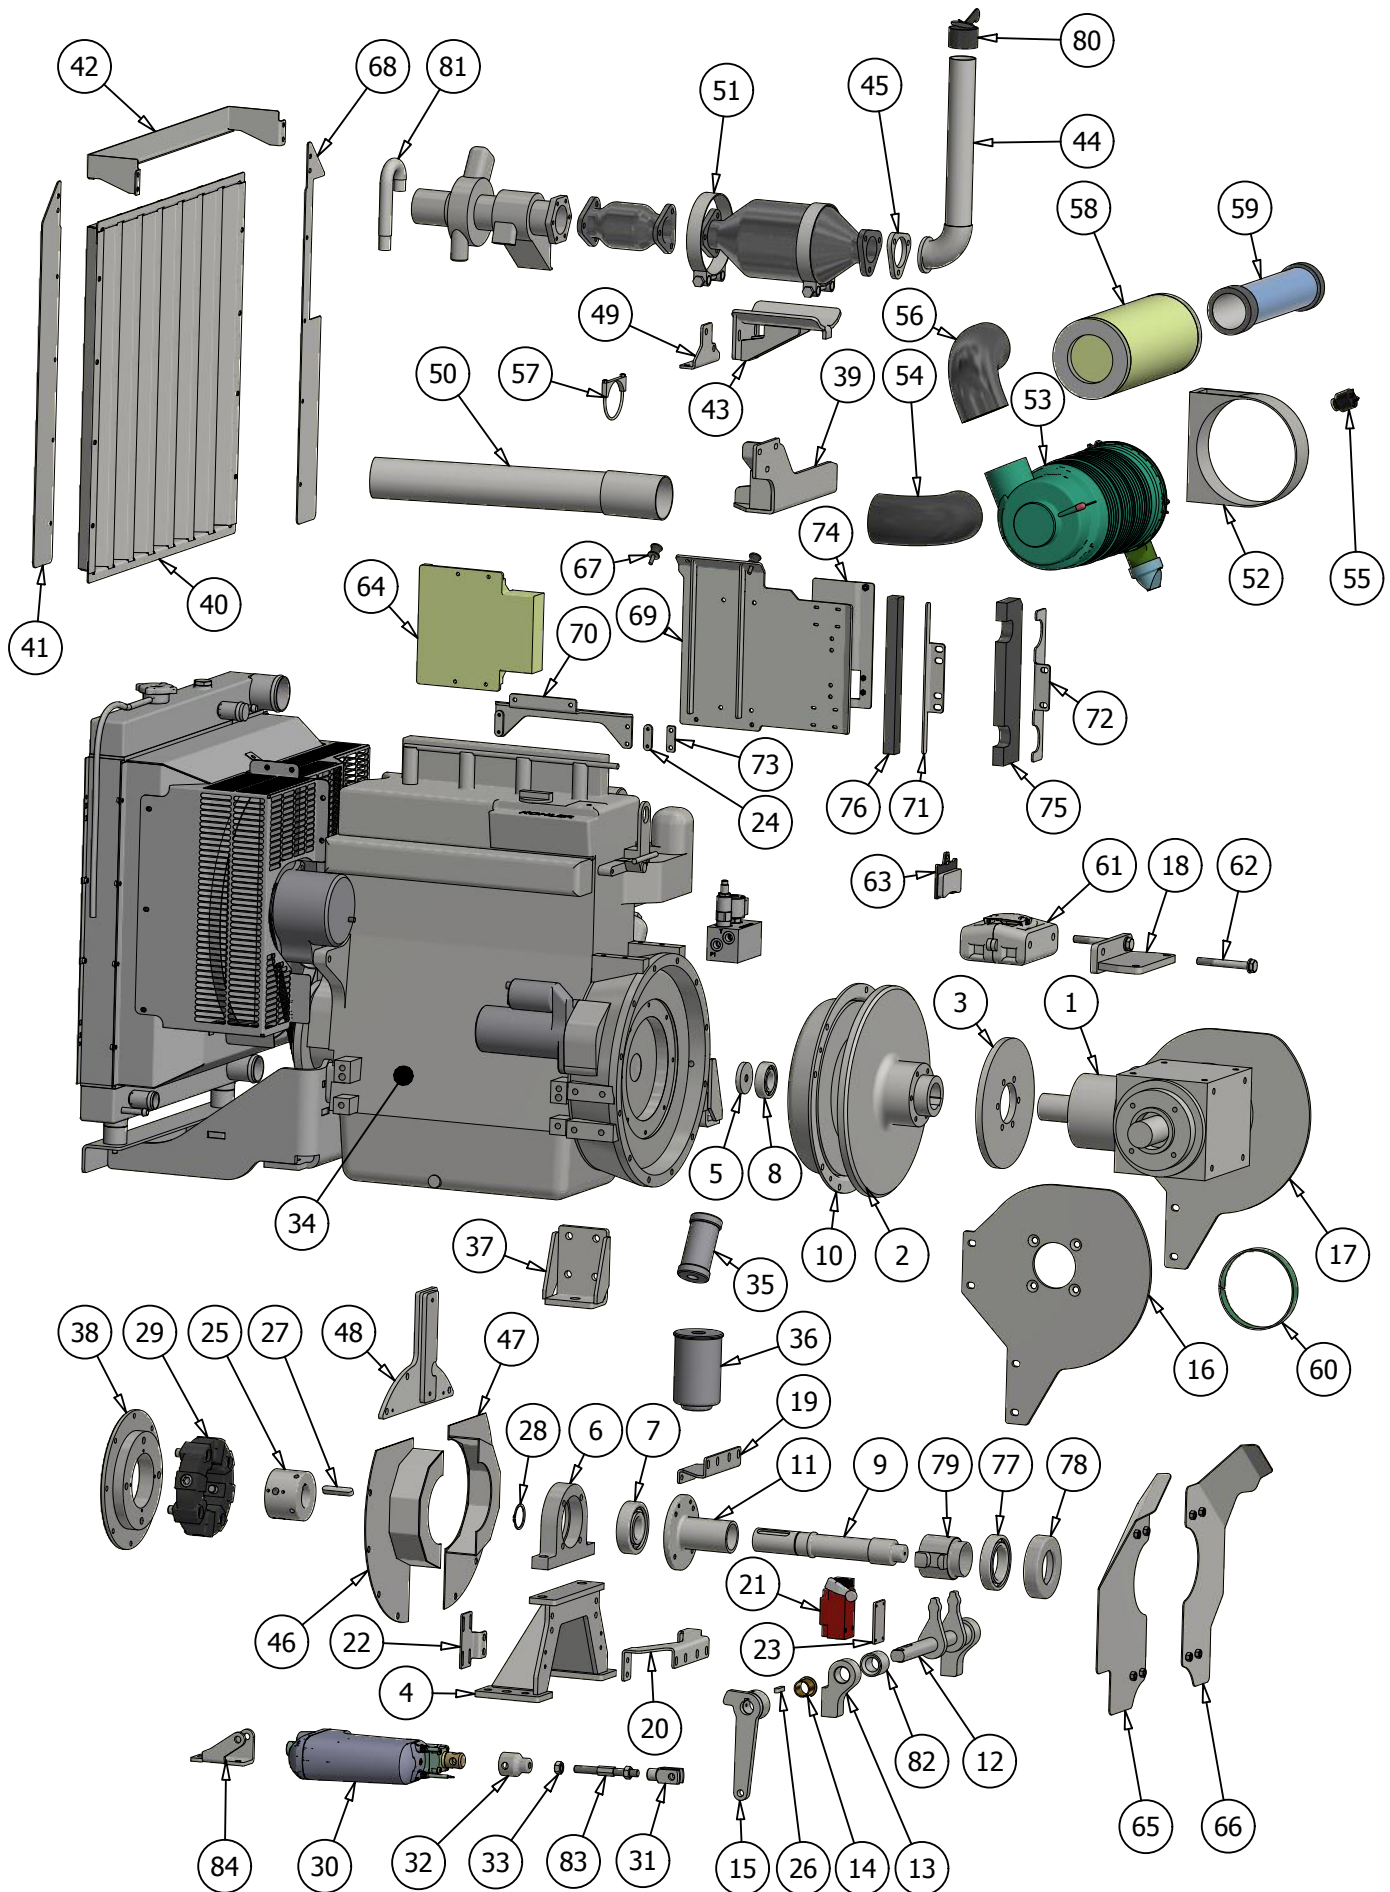

Type	Page	Intern no.
D74 Engine	D	55502393