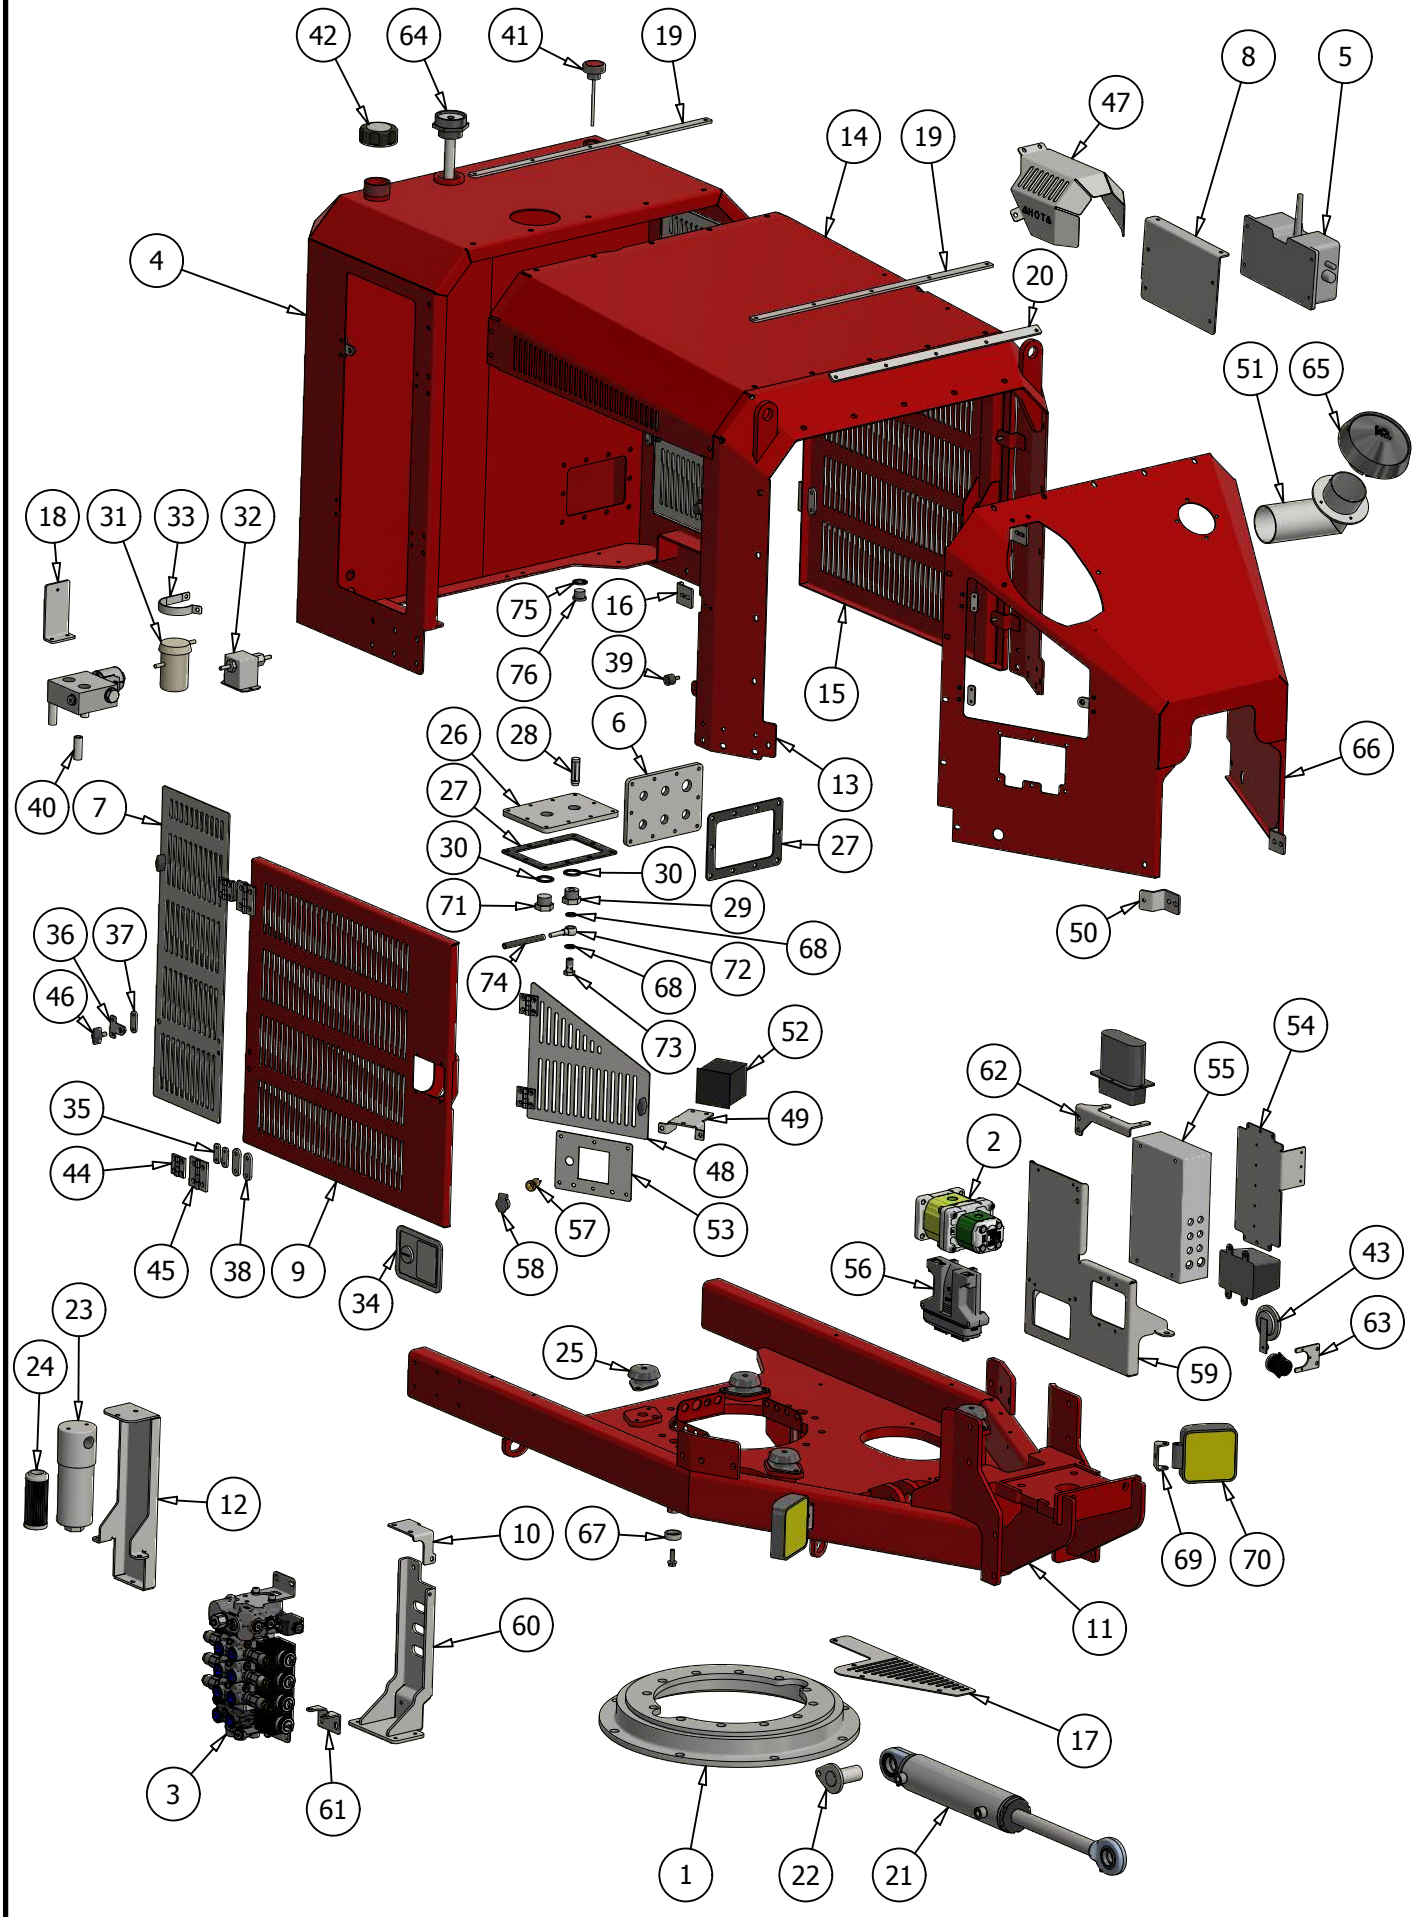

Pos.	Pcs.	Part/No	Description
1	1	20070042	Turntable for D74 + D42 painted primer + RAL 9005
2	1	60000108	Hydraulic Pump D74
3	1	60000092	Control Valve D74
4	1	55501217	Tank Part D74
5	1	20060131	Wireless Receiver Scanreco
6	1	55501229	Base Cover f. HY-Tank
7	2	55501268	Fan Grid D74
8	1	55501288	Bracket f. Wireless Receiver
9	1	55501278	Right Panel f. Engine Cover D74
10	1	55501319	Top Bracket f. Control Valve
11	1	55501635	Engine Frame D74
12	1	55501367	Bracket f. HY-filter
13	1	55501793	Mid Section Engine Cover D74
14	1	55501795	Engine Cover D74
15	1	55501797	Left Panel f. Engine Cover D74
16	2	55501799	Latching Plate
17	2	55501806	Front Base Cover
18	1	55501889	Bracket f. Fuel Pre-Filter
19	2	55501901	Mounting Strip D74 Engine Cover Rear
20	1	55501902	Mounting Strip D74 Engine Cover Front
21	1	20026025	HY-Cylinder 230-30-60-Ø30
22	1	55500789	Cyl. Bolt Ø30x61
23	1	60000120	HY-Filter Unit D74
24	1	20032049	Hydraulic filter element D74+D42 Remote
25	4	60000076	Vibration Absorber D74 Engine
26	1	55500693	Base Cover f. Fuel Tank
27	2	44278100	Gasket f. Basecover Fuel + Hydraulic
28	1	20032023	Fuel Tank Filter
29	1	20024107	Adaptor 1/4-3/4"
30	2	20024043	Bonded Seal 3/4"
31	1	60000125	Fuel Prefilter
32	1	60000126	Fuel Pump
33	1	60000234	Bracket f. Fuel Prefilter
34	2	20060128	Lock
35	15	55501197	Clamping Plate f. Hinge
36	6	55501871	Bracket f. Fan Grid
37	8	55501372	Clamping Plate f. Bracket f. Fan Grid
38	8	55501370	Clamping Plate f. Hinge
39	4	60000088	Vibration Absorber Ø20x15 Type D
40	3	55500787	Distance Pipe f. HY-Hoses
41	1	20024041	HY-Tank Cap w. Dipstick
42	1	60000129	Fuel Cap
43	1	20060115	Signal Horn
44	8	20060129	Hinge f. Toolbox 40x40
45	4	20060130	Hinge f. Toolbox 60x60