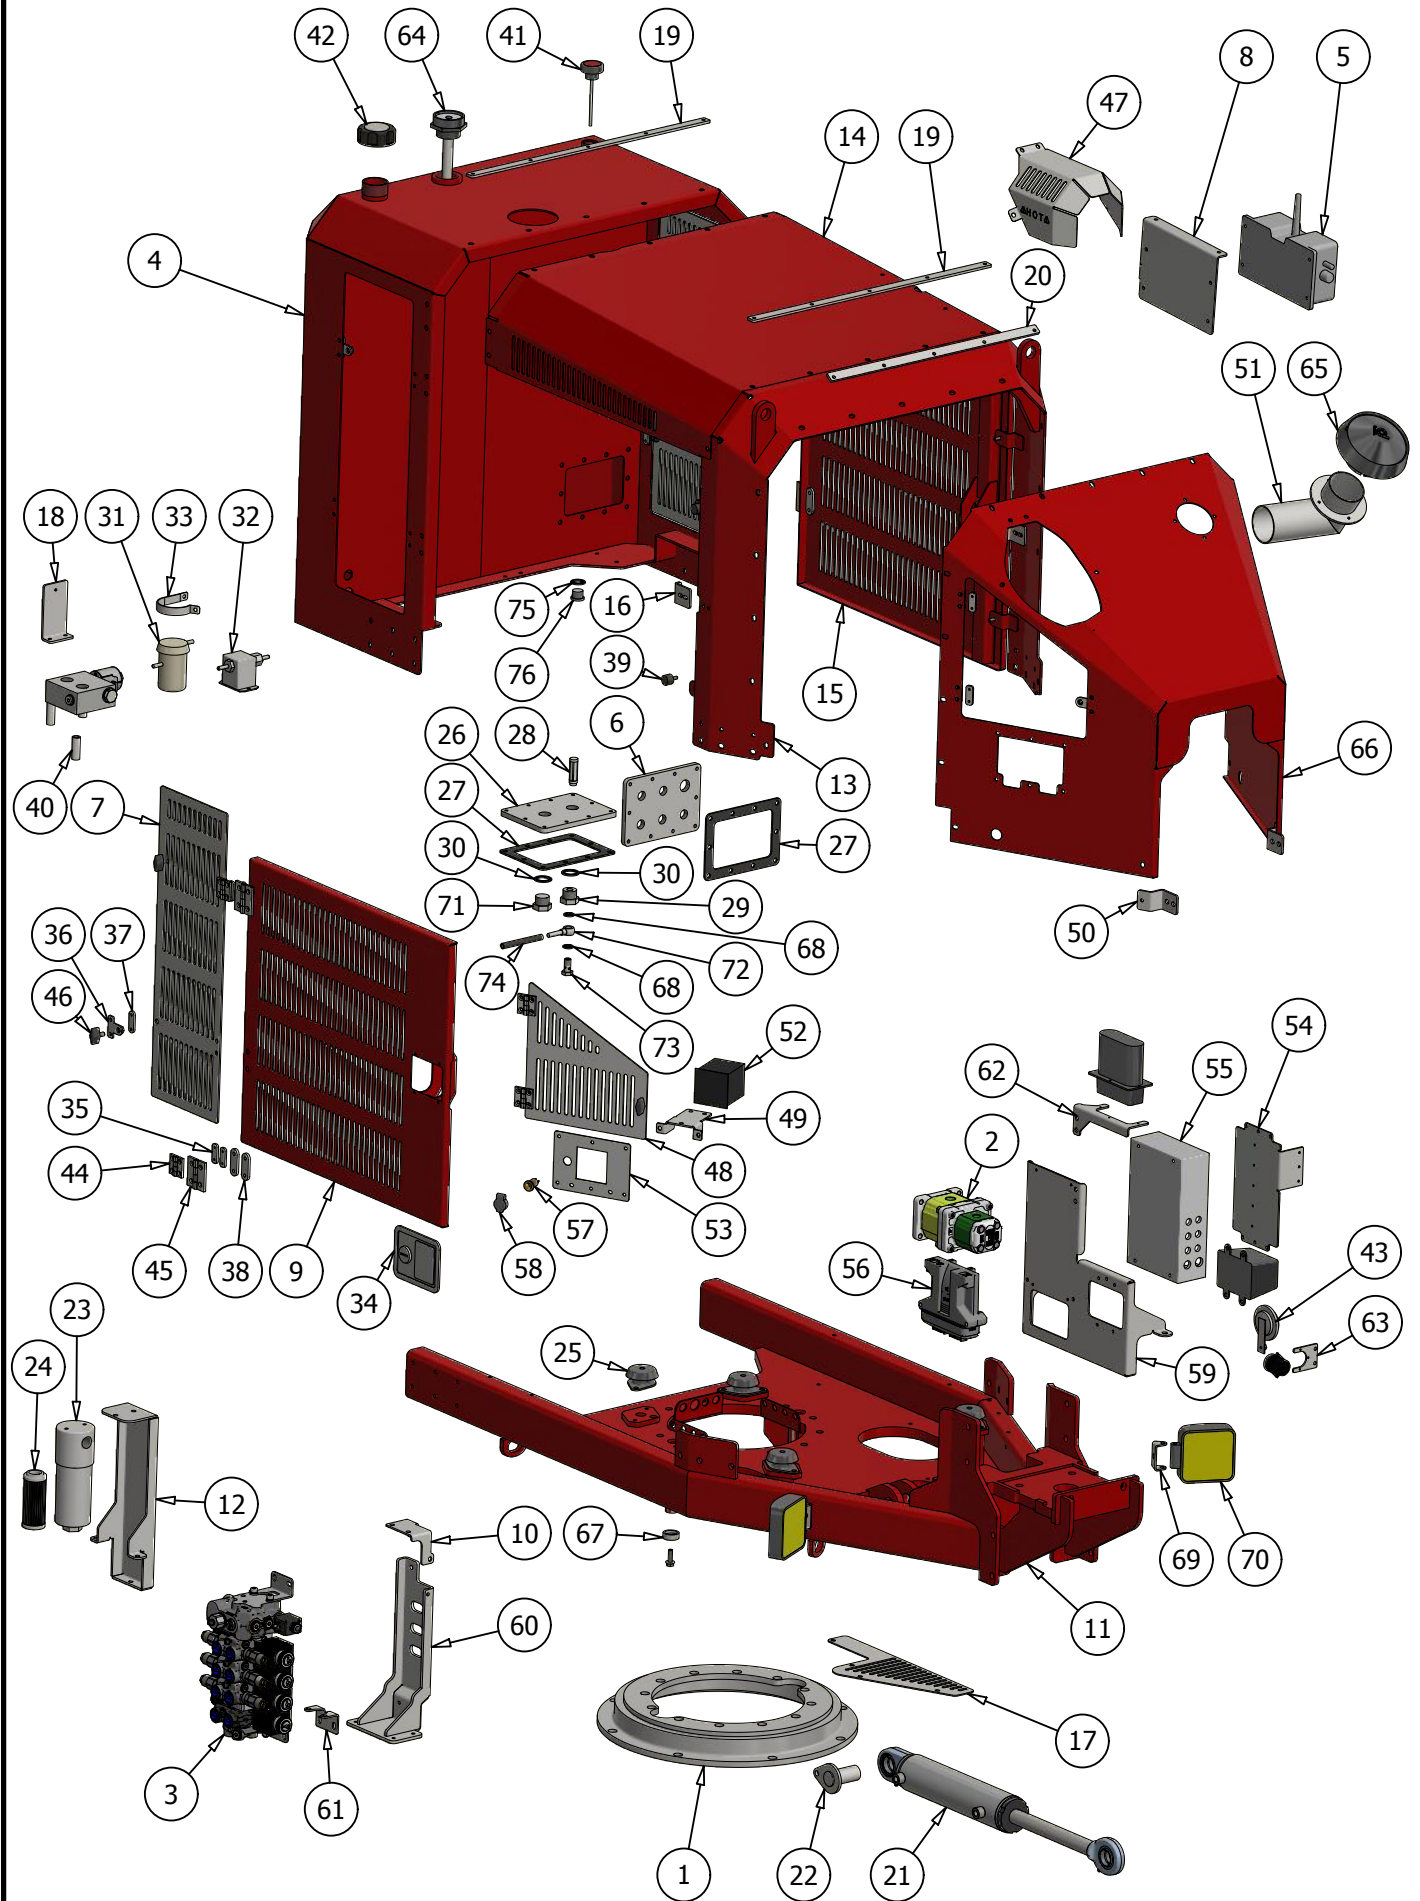

Type	Page	Intern no.
D74 Motorframe	C	55502373