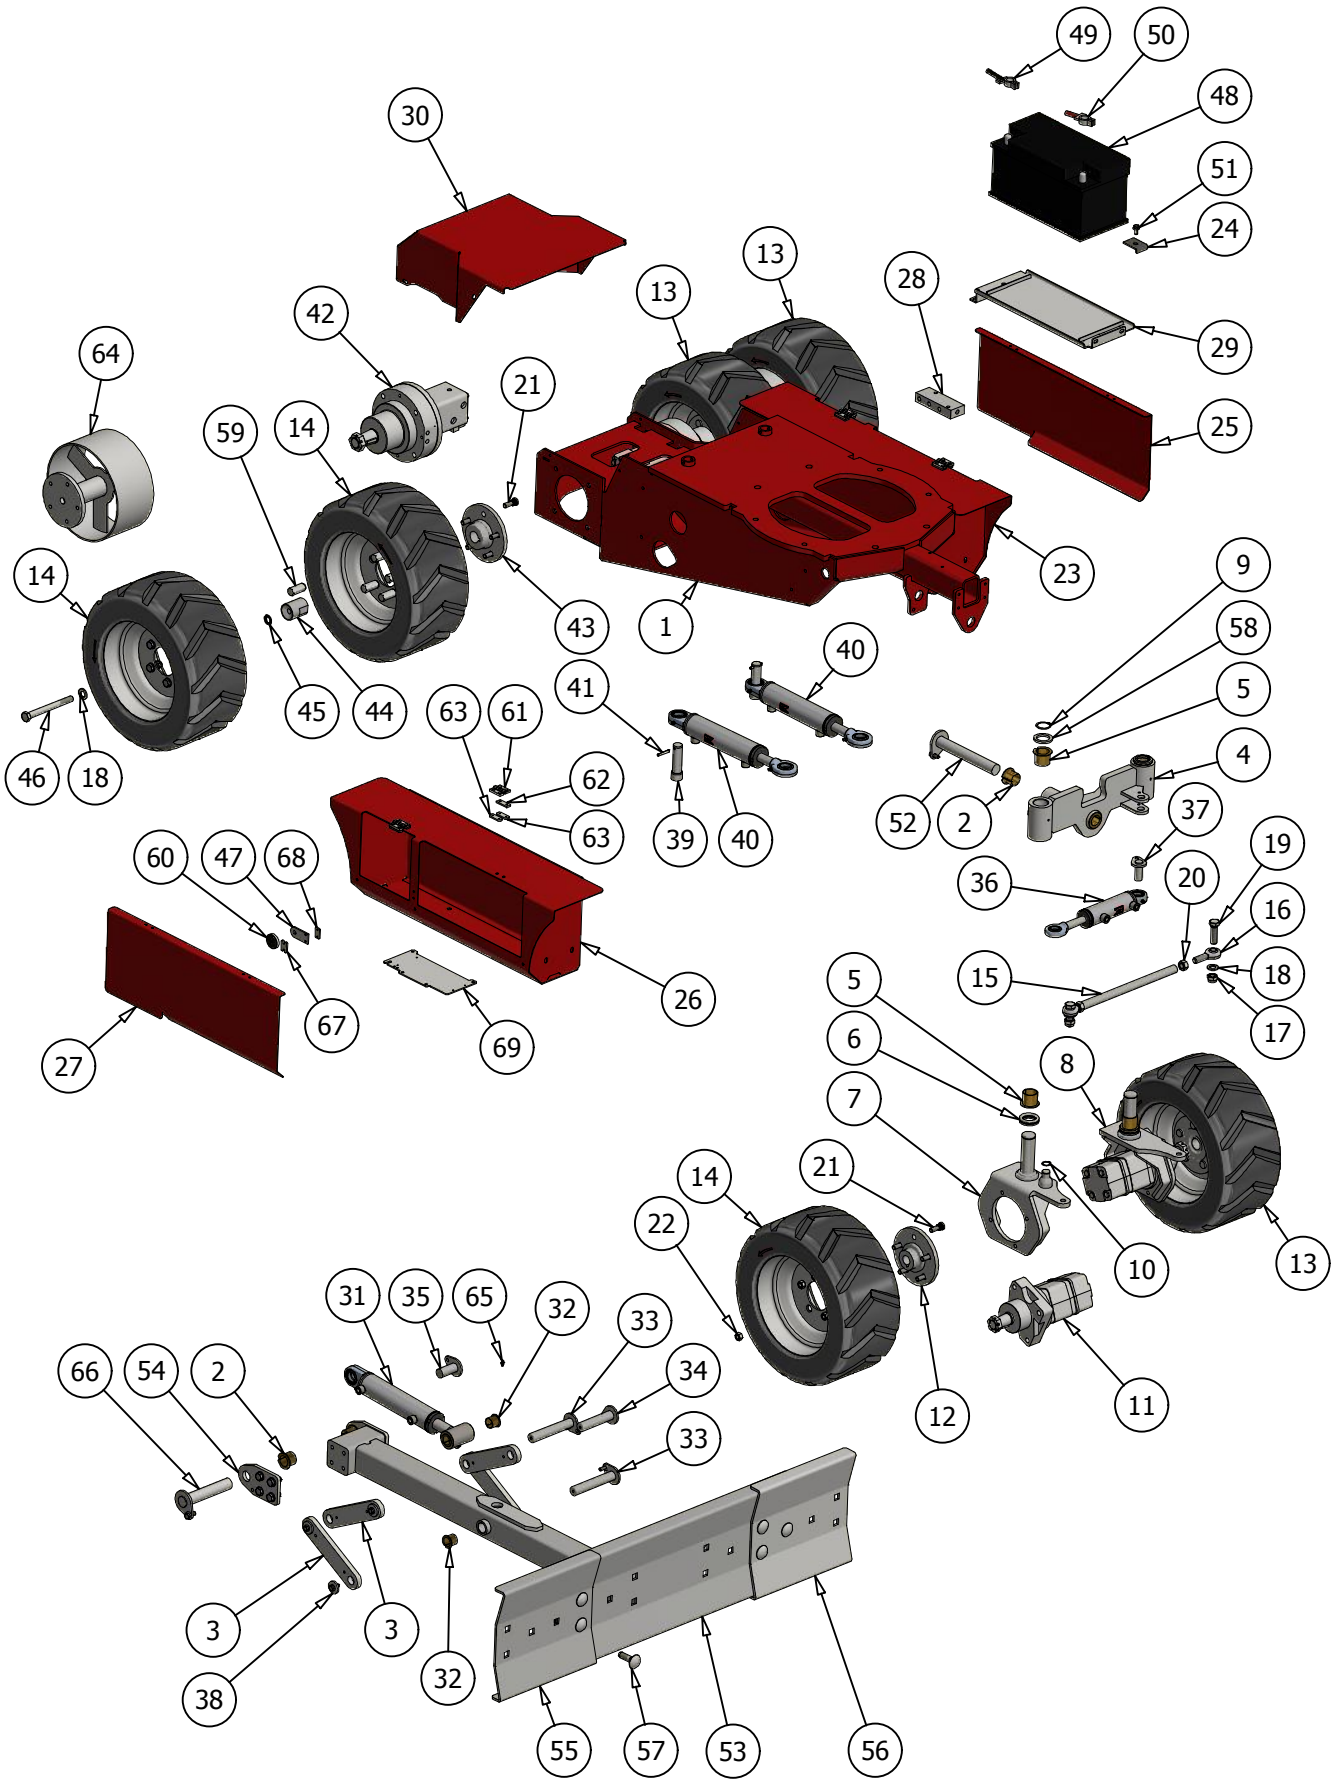

FSI D74 Remote Spare Parts List

For Product number:

| A141080 |

Version 1.4, 05-2019, English

Pos.	Pcs.	Part/No	Description
1	2	55501252	Hub f. Cutter Arm D74
2	1	55501254	V-Belt Cover Left D74
3	1	55501253	V-Belt Cover Right D74
4	1	55501711	Protection Steel Right
5	1	55501712	Protection Steel Rear
6	1	55501713	Protection Steel Left
7	2	55501721	Mounting Strip f. Chains
8	1	55501857	Cutter Arm D74
9	1	55501886	Rubber Protection D74
10	2	20040006	Bearing Ø60
11	2	55500808	V-Belt Tightener M12 T65+D74
12	30	39163030	Washer M16
13	4	38000116	Nut M16
14	8	32016055	Bolt M16x55
15	1	20030015	Chain 6mm
16	2	20070052	Grease Hose Complete
17	4	20030011	Grease Nipple M6
18	1	44122500	Mounting Strip 400mm - 4 Holes
19	2	55501110	Mounting Strip 135mm - 2 Holes
20	2	44301400	Mounting Strip 230mm - 3 Holes
21	4	60000072	Pin Ø16x40
22	8	32016045	Bolt M16X45
23	1	55500789	Cyl. Bolt Ø30x61
24	2	20050121	Clamping Element 60X90
25	2	20050120	Pulley 180B-3 Ø90
26	6	20050011	V-belt SPB 2650
27	1	55502291	Hub and Axle f. Cutter Wheel
28	2	60000832	Cutter Wheel D74
29	14	12853900	Threaded Holder CC39mm for Tooth Ø28,5mm
30	14	12853960	Unthreaded Holder CC39mm for Tooth Ø28,5mm
31	42	12851520	Bolt L=51/64mm for Holder Tooth Ø28,5mm
		12850000	Tooth Ø28,5mm incl. 2 x Nuts (Pos 32, 33x2)
32	28	12850000-T	Tooth Ø28,5mm
33	28	12850000-N	Nut f. Tooth Ø28,5mm
34	10	32016040	Bolt M16X40
35	1	31510020	Bolt w. Flange M10x20
36	2	20050017	Pulley 180B-3
37	2	20050122	Clamping Element f. Pulley 2517-Ø46
38	2	55502916	Bearing Cover