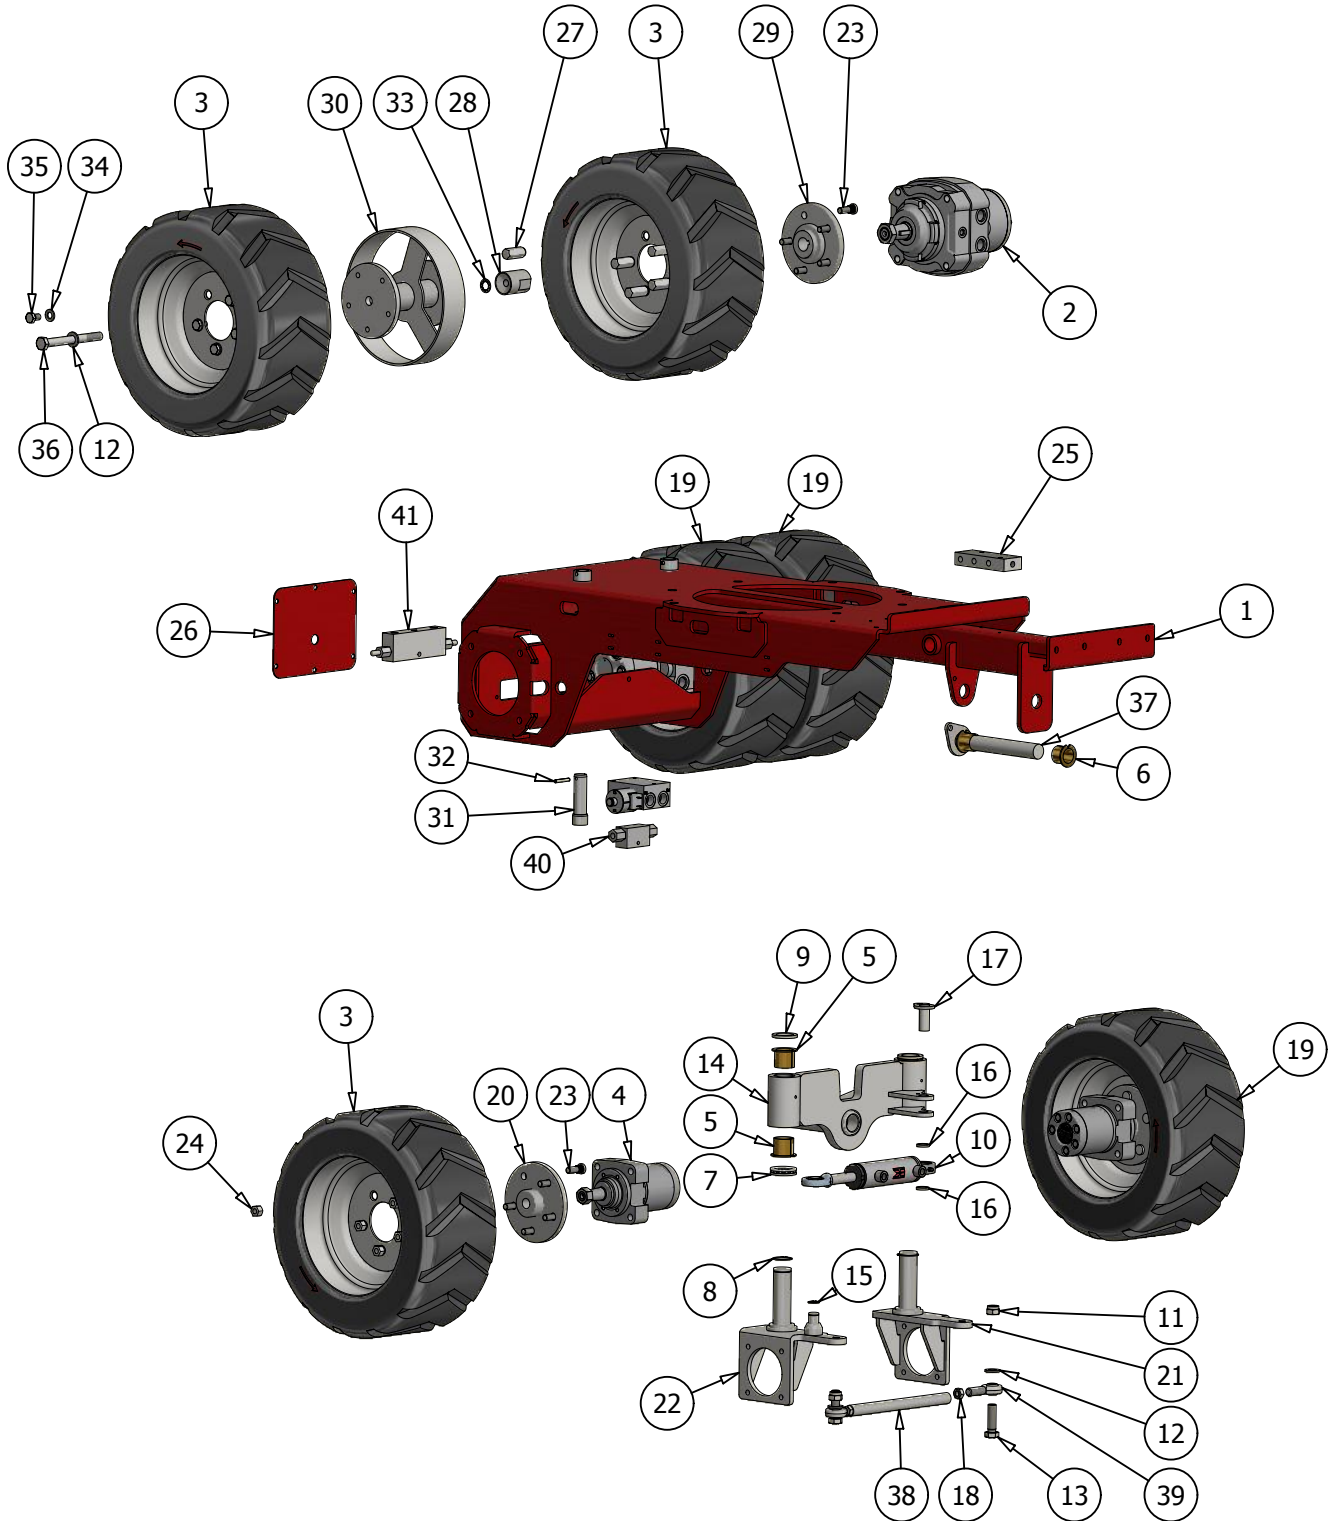

Pos.	Pcs.	Part/No	Description
1	1	55502171	Main Frame
2	2	20025045	HY-motor Guide Wheel
3	3	20031013	Wheel Left
4	2	20025044	HY-motor Steering Wheel
5	4	20040012	Bronze Bushing Ø35 w. Flange
6	2	20040019	Bronze Bushing Ø30 w. Flange
7	2	20040037	Axial Bearing
8	2	60000085	Snap Ring External Ø35
9	2	55502342	Stop Washer Ø50x35,1
10	1	20026028	HY-Cylinder 90-20-40-Ø20
11	2	38000216	Lock Nut M16
12	4	39163030	Washer M16
13	2	32016055	Bolt M16x55
14	1	55502563	Steering Base Frame
15	1	20070041	Snap Ring External Ø20
16	2	44275604	Washer f. HY-Cylinder
17	1	55500080	Cyl. Bolt Ø20x45
18	2	38000212	Lock Nut M12
19	3	20031012	Wheel Right
20	2	55502613	Hub f. Steering Wheel
21	1	55502787	Kingpin Right
22	1	55502786	Kingpin Left
23	20	20031008	Bolt f. Wheel
24	10	20031009	Nut f. Wheel Bolt
25	1	44691701	Distribution Block Steering Wheels
26	1	55502611	Coverplate f. Lower Section
27	10	44679900	Long Hub Nut
28	2	55502612	Nut f. Twin Wheels
29	2	55502785	Hub f. Wheel
30	2	55502797	Bracket f. Twin Wheel D42, from S/N 19013750
31	2	44277109	Cyl. Bolt Ø30x100
32	2	20030070	Pin Ø6x40
33	2	20070046	M16 Starlock f. Twinwheel Bolt
34	10	39122425	Washer M12
35	10	32012020	Bolt M12x20
36	2	32516200	Bolt M16x200
37	1	44690127	Cyl. Bolt Ø30x215 Threaded
38	1	55502541	Track Rod
39	2	20030019	Ball Joint Ø16-10L External Threading
40	1	20025004	Double Check Valve, 1/4"
41	1	60001101	OC Valve 3/8" w. Break Release Port