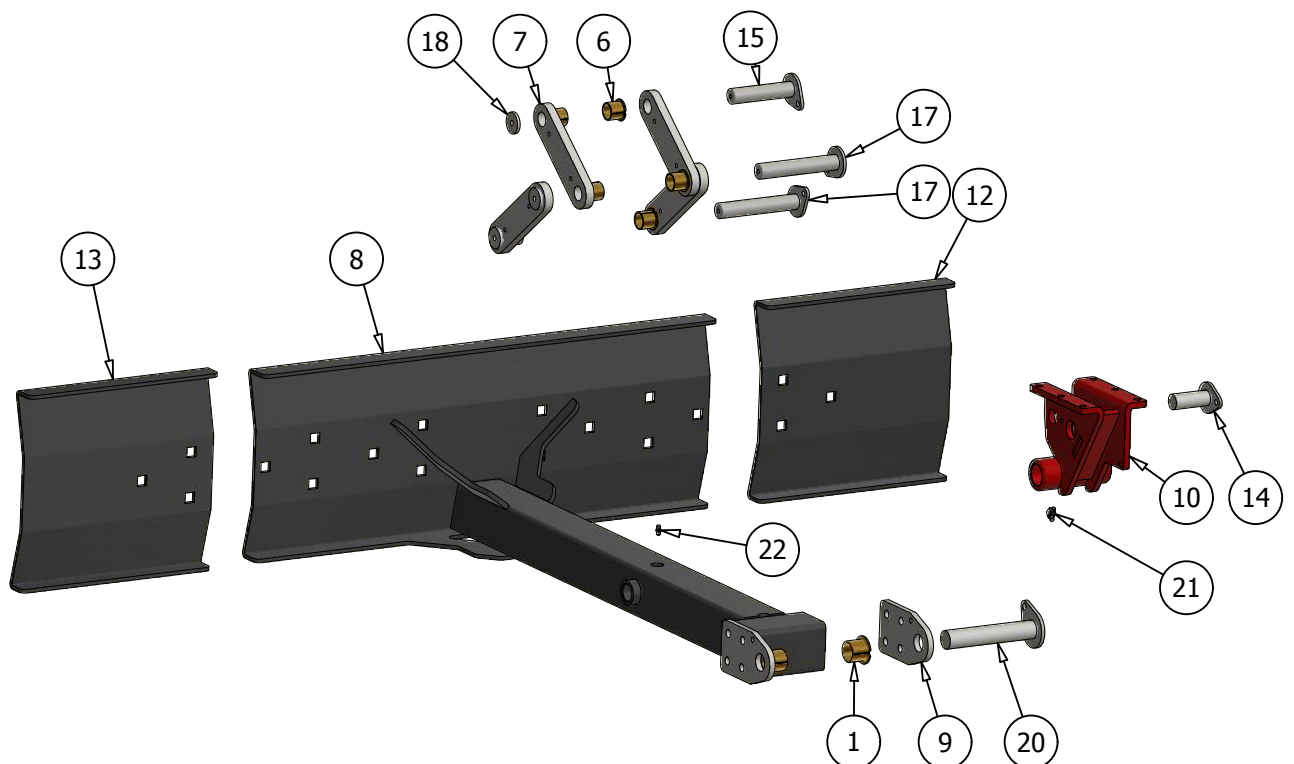

Pos.	Pcs.	Part/No	Description
1	2	20040019	Bronze Bushing Ø30 w. Flange
2	8	20024066	Bonded Seal 1/4"
3	4	20024068	Banjo Bolt 1/4"
4	33	20024080	Bonded Seal 3/8"
5	12	20024003	Banjo Bolt 3/8"
6	6	20040018	Bronze Bushing Ø25 w. Flange
7	4	55502981	Link f. Dozer Lift System
8	1	55502980	Dozer Blade
9	2	55500097	Bracket f. Lift System
10	1	55502990	Bracket f. Dozer Blade
11	1	60000170	6/2 Valve 3/8"
12	1	55501741	Dozer Extension Left
13	1	55501744	Dozer Extension Right
14	1	55500050	Cyl. Bolt Ø25x63
15	1	44690122	Cyl. Bolt Ø25x111 m. Threaded
16	1	20026018	Hydraulic Ram
17	2	44690120	Cyl. Bolt Ø25x143 Threaded
18	3	44955100	End Disc Ø35x8,5
19	1	20026023	HY-Cylinder 140-30-60-Ø25
20	1	55500074	Cyl. Bolt Ø30x160
21	1	60000251	Grease Nipple M6, Angled 90
22	1	20030011	Grease Nipple M6
31	1	20023834	Hydraulic Hose 1/4" x 2240
32	1	20023835	Hydraulic Hose 1/4" x 2300
33	1	20023793	Hydraulic Hose 1/4" x 1800
34	1	20023794	Hydraulic Hose 1/4" x 1820
35	1	20023795	Hydraulic Hose 1/4" x 620
36	1	20023796	Hydraulic Hose 1/4" x 800