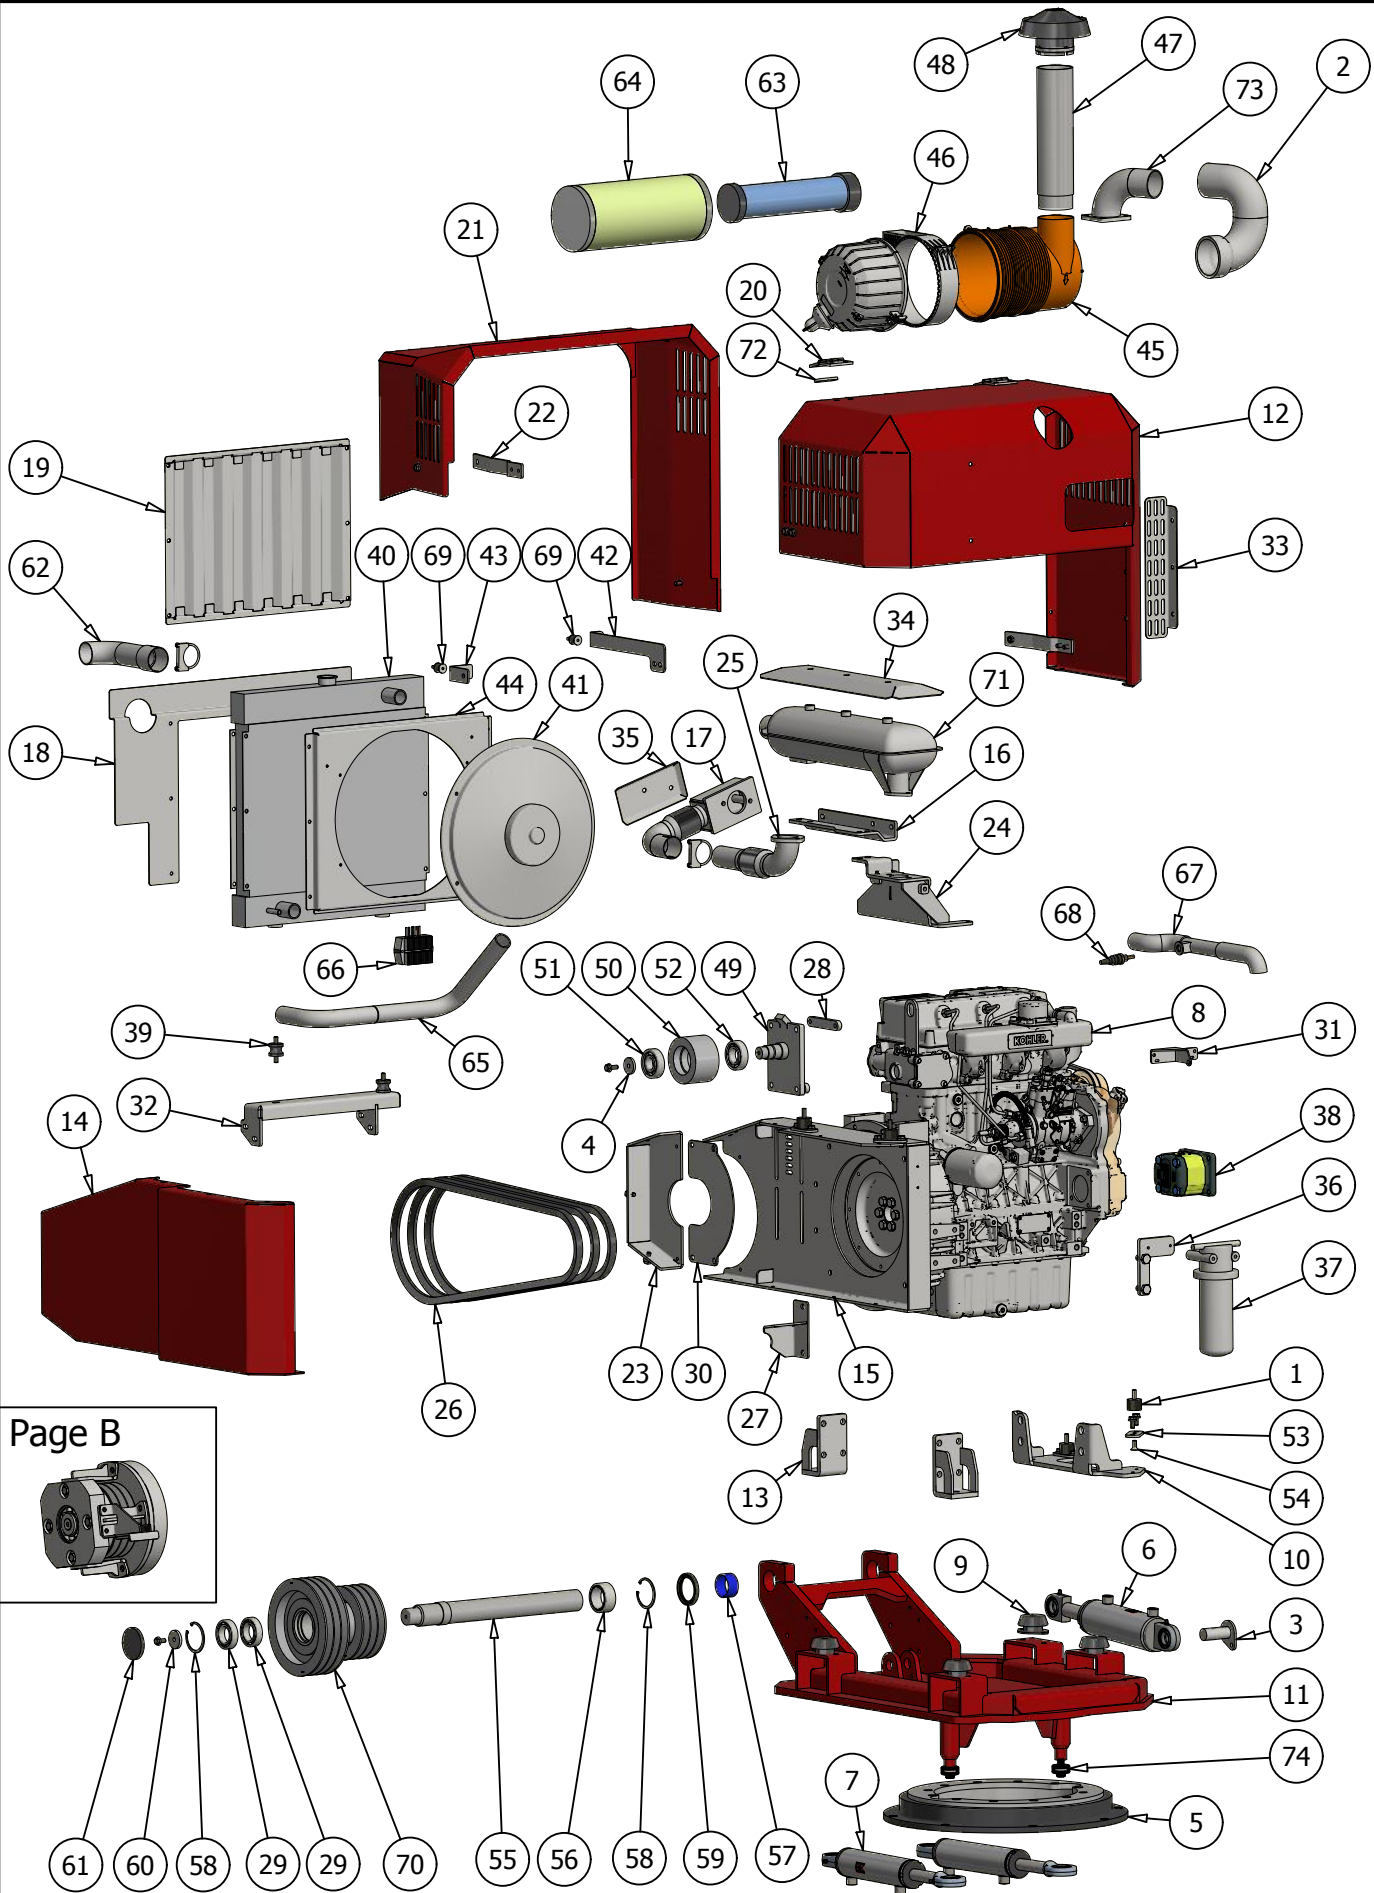

FSI D42 REMOTE Spare Parts List

For Product number:

| A141031 |

Version 1.2, 05-2019, English

Type	Page	Intern no.
Engine D42	A	55503050

Pos.	Pcs.	Part/No	Description
1	4	60000520	Vibration Absorber Ø30x22 M8 Type B
2	1	60001052	Aspiration Hose
3	1	55500050	Cyl. Bolt Ø25x63
4	1	44955100	End Disc Ø35x8,5
5	1	20070042	Turntable for D74 + D42 painted primer + RAL 9005
6	1	20026023	HY-Cylinder 140-30-60-Ø25
7	2	20026026	HY-Cylinder 150-25-50-Ø25
8	1	60000147	Kohler KDI 1903 TCR Engine
9	4	20030034	Vibration Absorber f. Engine
10	1	55502349	Front Bracket f. Engine
11	1	55502175	Engine Frame
12	1	55502384	Rear Engine Cover
13	2	55502450	Engine Bracket near Flywheel
14	1	55502455	Clutch V-belt Cover
15	1	55502453	Inner Clutch V-belt Cover Part 3
16	1	55502499	Exhaust Support Bracket
17	1	55502510	Exhaust Pipe
18	1	55502526	Radiator Flashing
19	1	55502535	Radiator Grid
20	2	20060018	Hinge cc34mm
21	1	55502548	Radiator Cover
22	2	55502556	Engine Cover Bracket
23	1	55502565	Inner Clutch V-belt Cover Part 1
24	1	55502568	Mufler Bracket
25	1	55502589	Flex Exhaust Pipe
26	3	20050101	V-Belt SPB 1600R/P
27	1	55502601	Damper Bracket
28	2	55502632	Clamping Plate f. Baseplate
29	2	60000285	Roller Bearing 6007
30	1	55502769	Inner Clutch V-belt Cover Part 2
31	1	55502824	Bracket f. Throttle Cable
32	1	55502923	Radiator Stand
33	1	55502924	Belt Grid Cover
34	1	55502854	Heat Cover Mufler
35	1	55502855	Heat Cover Exhaust Pipe
36	1	55503037	Bracket f. Fuel Filter
37	1	60001053	Fuel Filter
38	1	60000583	HY-Pump D42
39	2	60001050	Rubber Absorber
40	1	55502230	Radiator
41	1	60000778	Electrical fan f. D42 12V Ø350
42	1	55502953	Top Bracket f. Radiator
43	1	55502954	Angle Bracket f. Radiator
44	1	55503032	Fan Baseplate
45	1	60001060	Airfilter Unit