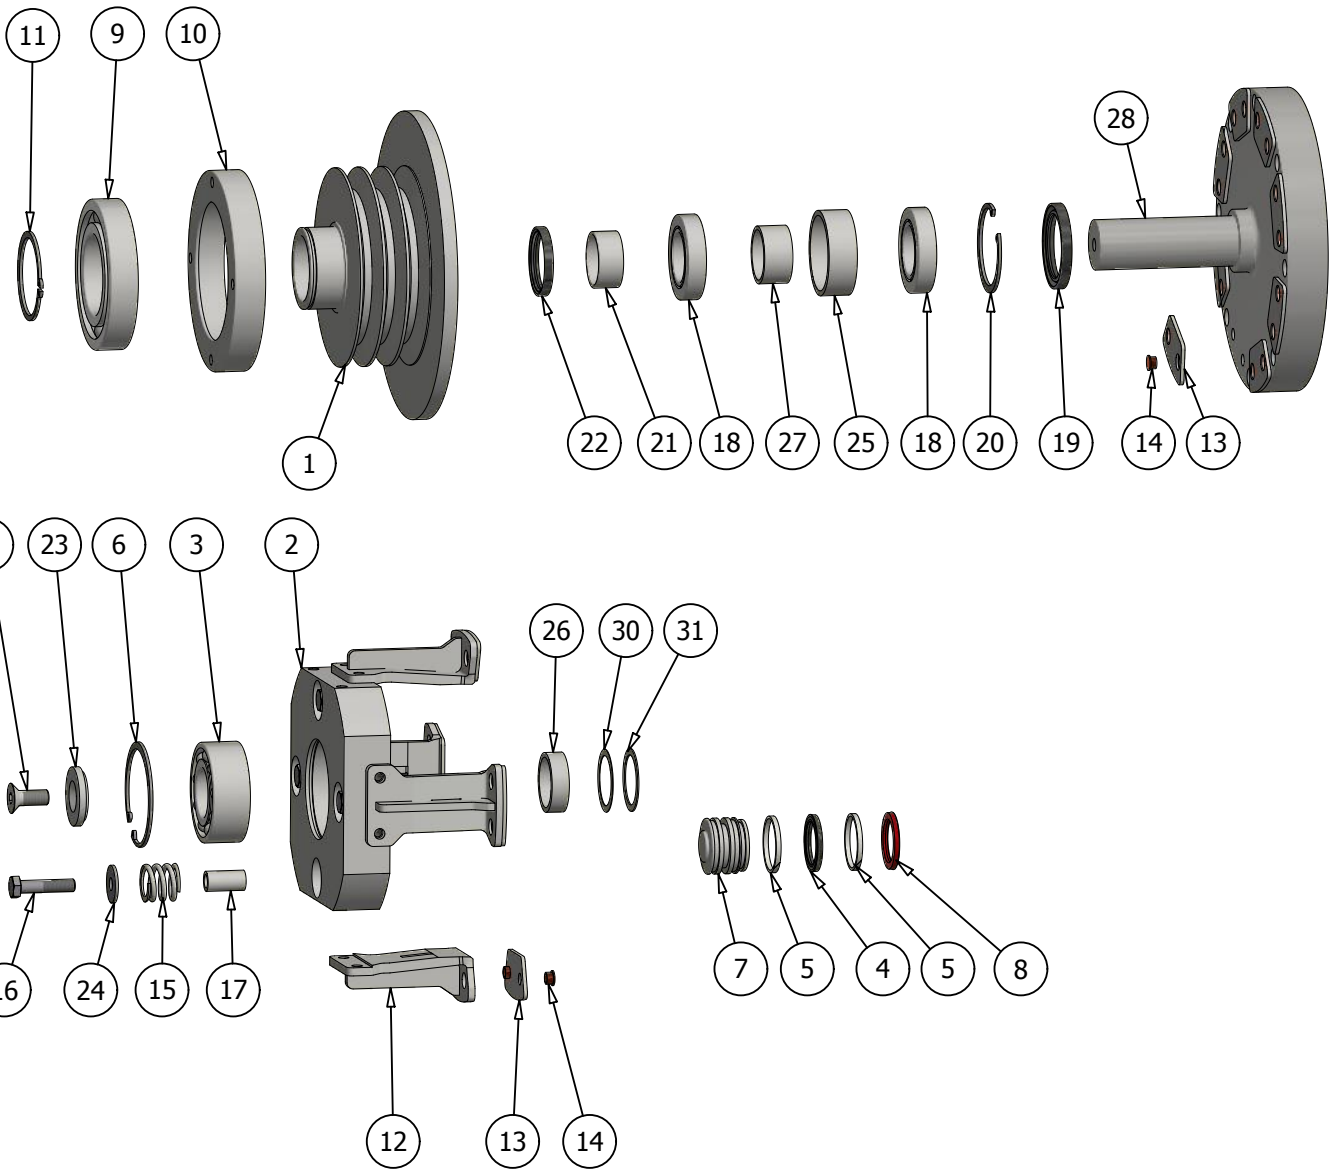

Pos.	Pcs.	Part/No	Description
1	1	55502268	Pulley f. Clutch
2	1	55500021	Cylinder Part f. Clutch D30
3	1	20040034	Outer Bearing
4	4	20054000	Piston Seal
5	8	20054001	Sliding Ring f. Piston
6	1	20070034	Snap Ring Internal Ø80
7	4	55500029	Piston f. Clutch
8	4	20054006	Scraper Ring f. Piston Clutch
9	1	20040035	Bearing f. Clutch
10	1	55500031	Pressureplate
11	1	20070033	Snap Ring External Ø65x2,5mm
12	4	55502610	Brake Shoe Clutch
13	12	55500023	Brake-Clutch Pad
14	24	20030059	Rivet f. Brake-Clutch Pad
15	4	20070032	Spring, Clutch
16	4	32510045	Bolt M10X45
17	4	55500035	Distance Tube Ø16x2,5x31
18	2	20040033	Roller Bearing NU 1008ML
19	1	20054003	Shaft Seal Ring 50x68x8
20	1	20070035	Snap Ring Internal Ø65x2,5mm
21	1	20040032	Inner Ring 40x45x20
22	1	20054002	Shaft Seal Ring 45x55x7
23	1	55500030	End Disc
24	4	20030063	Washer Ø10,5x30x2,5
25	1	55502627	Distance Ring
26	1	55500036	Distance Ring
27	1	55502628	Distance Ring
28	1	55502623	Clutch Shaft Clutch
29	1	34012030	Bolt countersunk head screw M12x30 10.9
30	1	60000066	Shim Ø40x50x0,5
31	1	20030062	Shim Ø40X50X1