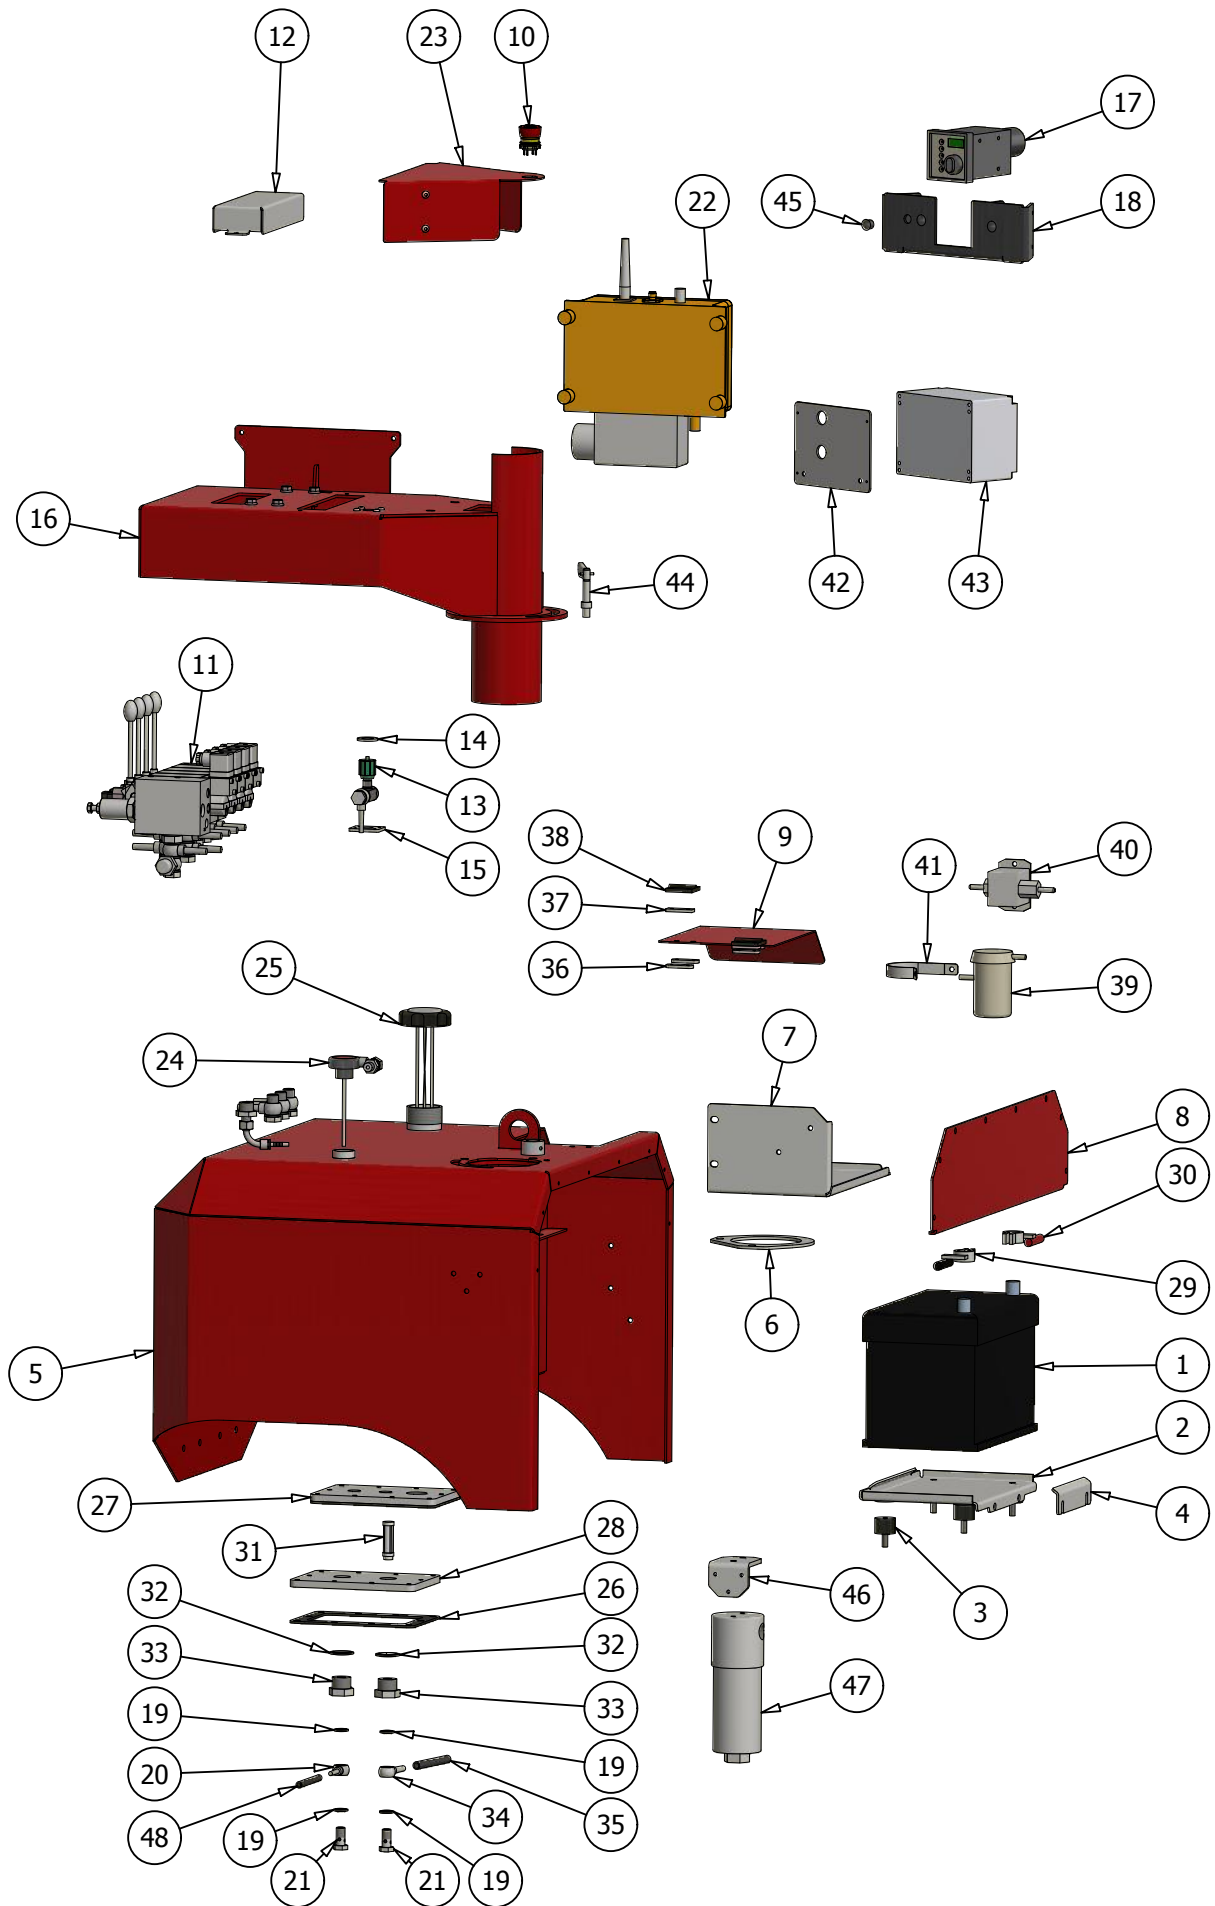

Pos.	Pcs.	Part/No	Description
1	1	60000516	Battery D42 100 Ah
2	1	55502569	Battery Frame
3	4	60000520	Vibration Absorber Ø30x22 M8 Type B
4	1	55502576	Battery Clamp
5	1	55502670	Tank D42
6	1	44277220	Guide f. Controlpanel
7	1	55502708	Toolbox Base
8	1	55502709	Front f. Toolbox
9	1	44277212	Lid f. Tool Box
10	1	20060080	E-Stop (Ce4P-10R-02)
11	1	60000107	Multi-OP Control Valve
12	1	55502202	Cover f. Electronics
13	1	20025001	Flow Valve, 1/4"
14	1	44275707	Washer f. Flow Valve
15	1	44275708	Mounting Plate Flow Valve
16	1	55502841	Control Panel Remote
17	1	60000148	Startbox
18	1	55502804	Cover f. Startbox
19	7	20024066	Bonded Seal 1/4"
20	1	20024009	Hose Connector 1/4" - 1/4"
21	3	20024068	Banjo Bolt 1/4"
22	1	60000946	Complete Remote Control System
23	1	55502860	Top Cover f. Control Panel
24	1	20024041	HY-Tank Cap w. Dipstick
25	1	20030094	Fuel Cap w. Indicator B28+D30 Threaded
26	2	44278100	Gasket f. Basecover Fuel + Hydraulic
27	1	55500667	Bottom plate for hydraulic tank
28	1	55500693	Base Cover f. Fuel Tank
29	1	20060037	Battery Connector -
30	1	20060038	Battery Connector +
31	1	20032023	Fuel Tank Filter
32	2	20024043	Bonded Seal 3/4"
33	2	20024107	Adaptor 1/4-3/4"
34	1	60000776	Hose Connector 5/16" - 1/4"
35	1	20070021	Fuel Hose Ø8Mm
36	4	55501197	Clamping Plate f. Hinge
37	2	55501196	Distance Plate f. Hinge
38	2	20060091	Hinge f. Toolbox, Plastic
39	1	60000125	Fuel Prefilter
40	1	60000126	Fuel Pump
41	1	60000234	Bracket f. Fuel Prefilter
42	1	55503101	Bracket f. Electronics Box
43	1	60001082	Electronics Box
44	1	60000296	Locking Pin f. Control Panel
45	3	60001099	Blanking Plug Ø16