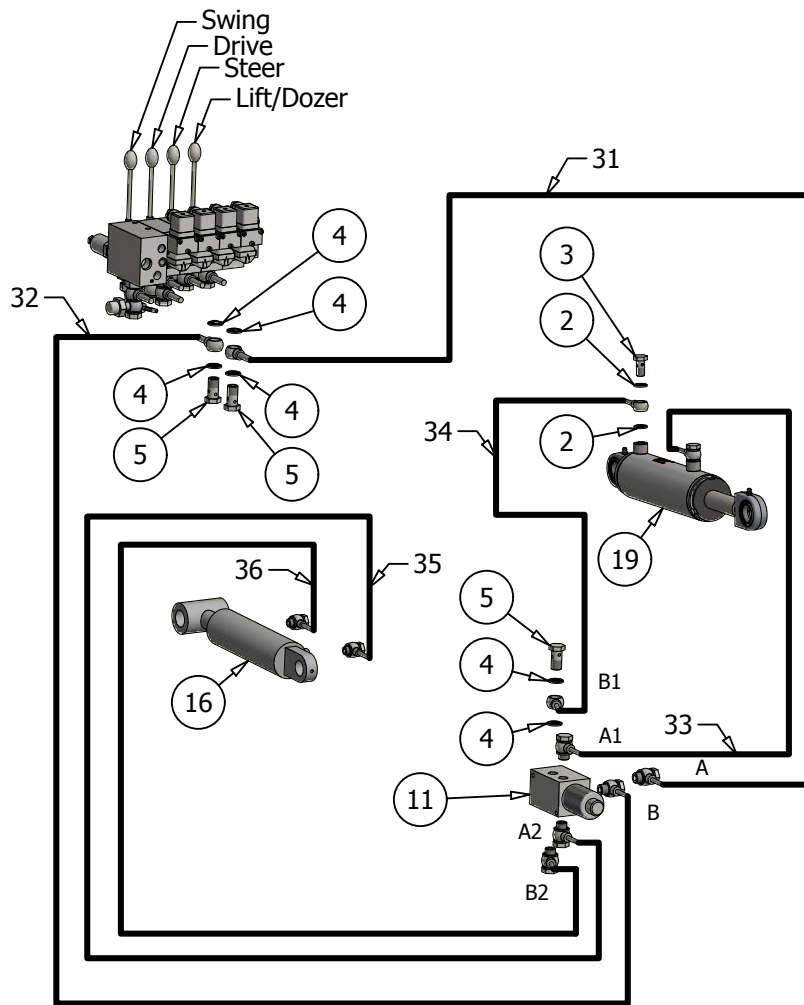

Pos.	Pcs.	Part/No	Description
1	2	20040019	Bronze Bushing Ø30 w. Flange
2	8	20024066	Bonded Seal 1/4"
3	4	20024068	Banjo Bolt 1/4"
4	33	20024080	Bonded Seal 3/8"
5	12	20024003	Banjo Bolt 3/8"
6	6	20040018	Bronze Bushing Ø25 w. Flange
7	4	55502981	Link f. Dozer Lift System
8	1	55502980	Dozer Blade
9	2	55500097	Bracket f. Lift System
10	1	55502990	Bracket f. Dozer Blade
11	1	60000170	6/2 Valve 3/8"
12	1	55501741	Dozer Extension Left
13	1	55501744	Dozer Extension Right
14	1	55500050	Cyl. Bolt Ø25x63
15	1	44690122	Cyl. Bolt Ø25x111 m. Threaded
16	1	20026018	Hydraulic Ram
17	2	44690120	Cyl. Bolt Ø25x143 Threaded
18	3	44955100	End Disc Ø35x8,5
19	1	20026023	HY-Cylinder 140-30-60-Ø25
20	1	55500074	Cyl. Bolt Ø30x160
21	1	60000251	Grease Nipple M6, Angled 90
22	1	20030011	Grease Nipple M6
31	1	20023834	Hydraulic Hose 1/4" x 2240
32	1	20023835	Hydraulic Hose 1/4" x 2300
33	1	20023793	Hydraulic Hose 1/4" x 1800
34	1	20023794	Hydraulic Hose 1/4" x 1820
35	1	20023795	Hydraulic Hose 1/4" x 620
36	1	20023796	Hydraulic Hose 1/4" x 800