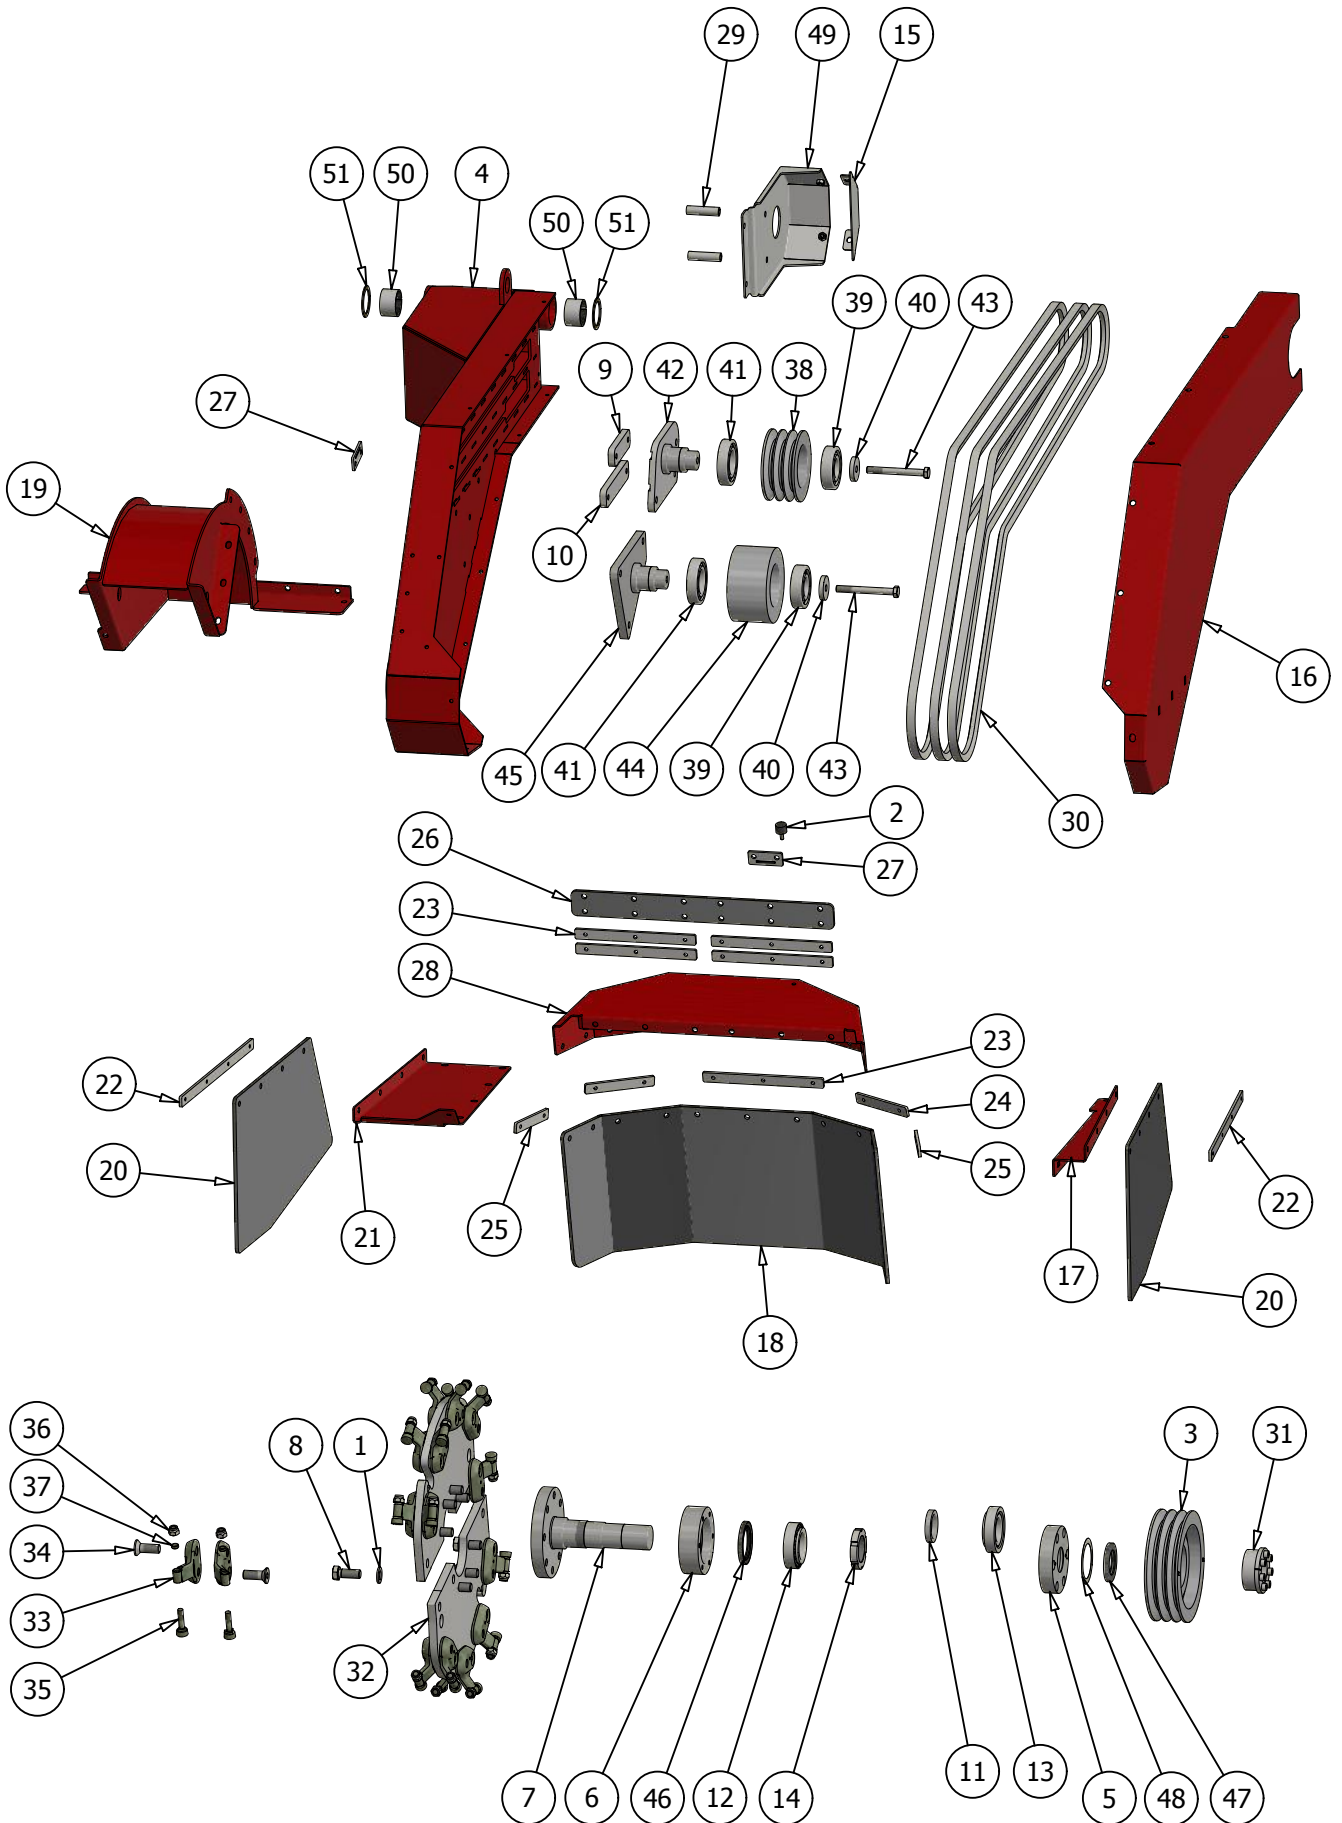

Pos.	Pcs.	Part/No	Description
1	8	39163030	Washer M16
2	1	60000088	Vibration Absorber Ø20x15 Type D
3	1	60000781	V-Belt Pulley SPB 200-3 Ø80
4	1	55502221	Cutter Arm D42
5	1	55502213	Cutter Wheel Bearing Cover, Un-threaded
6	1	55502212	Cutter Wheel Bearing Cover, Threaded
7	1	55502225	Cutter Shaft w. Hub
8	8	32016040	Bolt M16X40
9	1	55502729	Clamp f. Tensioner Pulley Baseplate Short
10	1	55502728	Clamp f. Tensioner Pulley Baseplate Long
11	1	55502226	Bearing Support Ring
12	1	60000784	Tapered Roller Bearing
13	1	60000785	Tapered Roller Bearing
14	1	60000786	Nut M50
15	1	55502754	Pully Cover
16	1	55502756	V-belt Cover D42
17	1	55502765	Left Protection Plate
18	1	55502770	Rubber Protection Rear
19	1	55502814	Cutter Head Cover
20	2	55503213	Rubber Protection Side
21	1	55502757	Right Protection Plate
22	2	44122500	Mounting Strip 400mm - 4 Holes
23	5	44301400	Mounting Strip 230mm - 3 Holes
24	2	55501110	Mounting Strip 135mm - 2 Holes
25	2	44955700	Mounting Strip 115mm - 2 Holes
26	1	55502925	Rubber Hinge
27	2	55502941	Bracket f. Strap
28	1	55502943	Rear Protection Plate
29	2	55503018	Distance Tube
30	3	60000780	V-belt SPB3000
31	1	60000812	Clamping Element 45x75
32	1	55500467	Cutter Wheel Set
33	20	12454500	Holder cc45mm for Tooth Ø24,5mm
34	20	12051016	Bolt L=51mm for Holder Ø17-20-24,5mm
		12450000	Tooth Ø20,5mm, conic washer and 2 x nut (Pos 35, 36x2, 37)
35	20	12450000-T	Tooth Ø24,5mm
36	20	12450000-N	Nut Extra f. Tooth Ø24,5mm
37	20	12450000-W	Washer f. Tooth Ø24,5mm
38	1	55502424	Tensioner Pulley Cutter Arm
39	2	60000773	Outer Bearing f. Tensioner Pulley/Roller
40	2	55502741	End Disc f. Tensioner Pulley/Roller
41	2	60000774	Inner Bearing f. Tensioner Pulley/Roller
42	1	55502746	Tensioner Pully Baseplate
43	2	32512110	Bolt M12x110
44	1	55502732	Tension Roller Cutter Arm