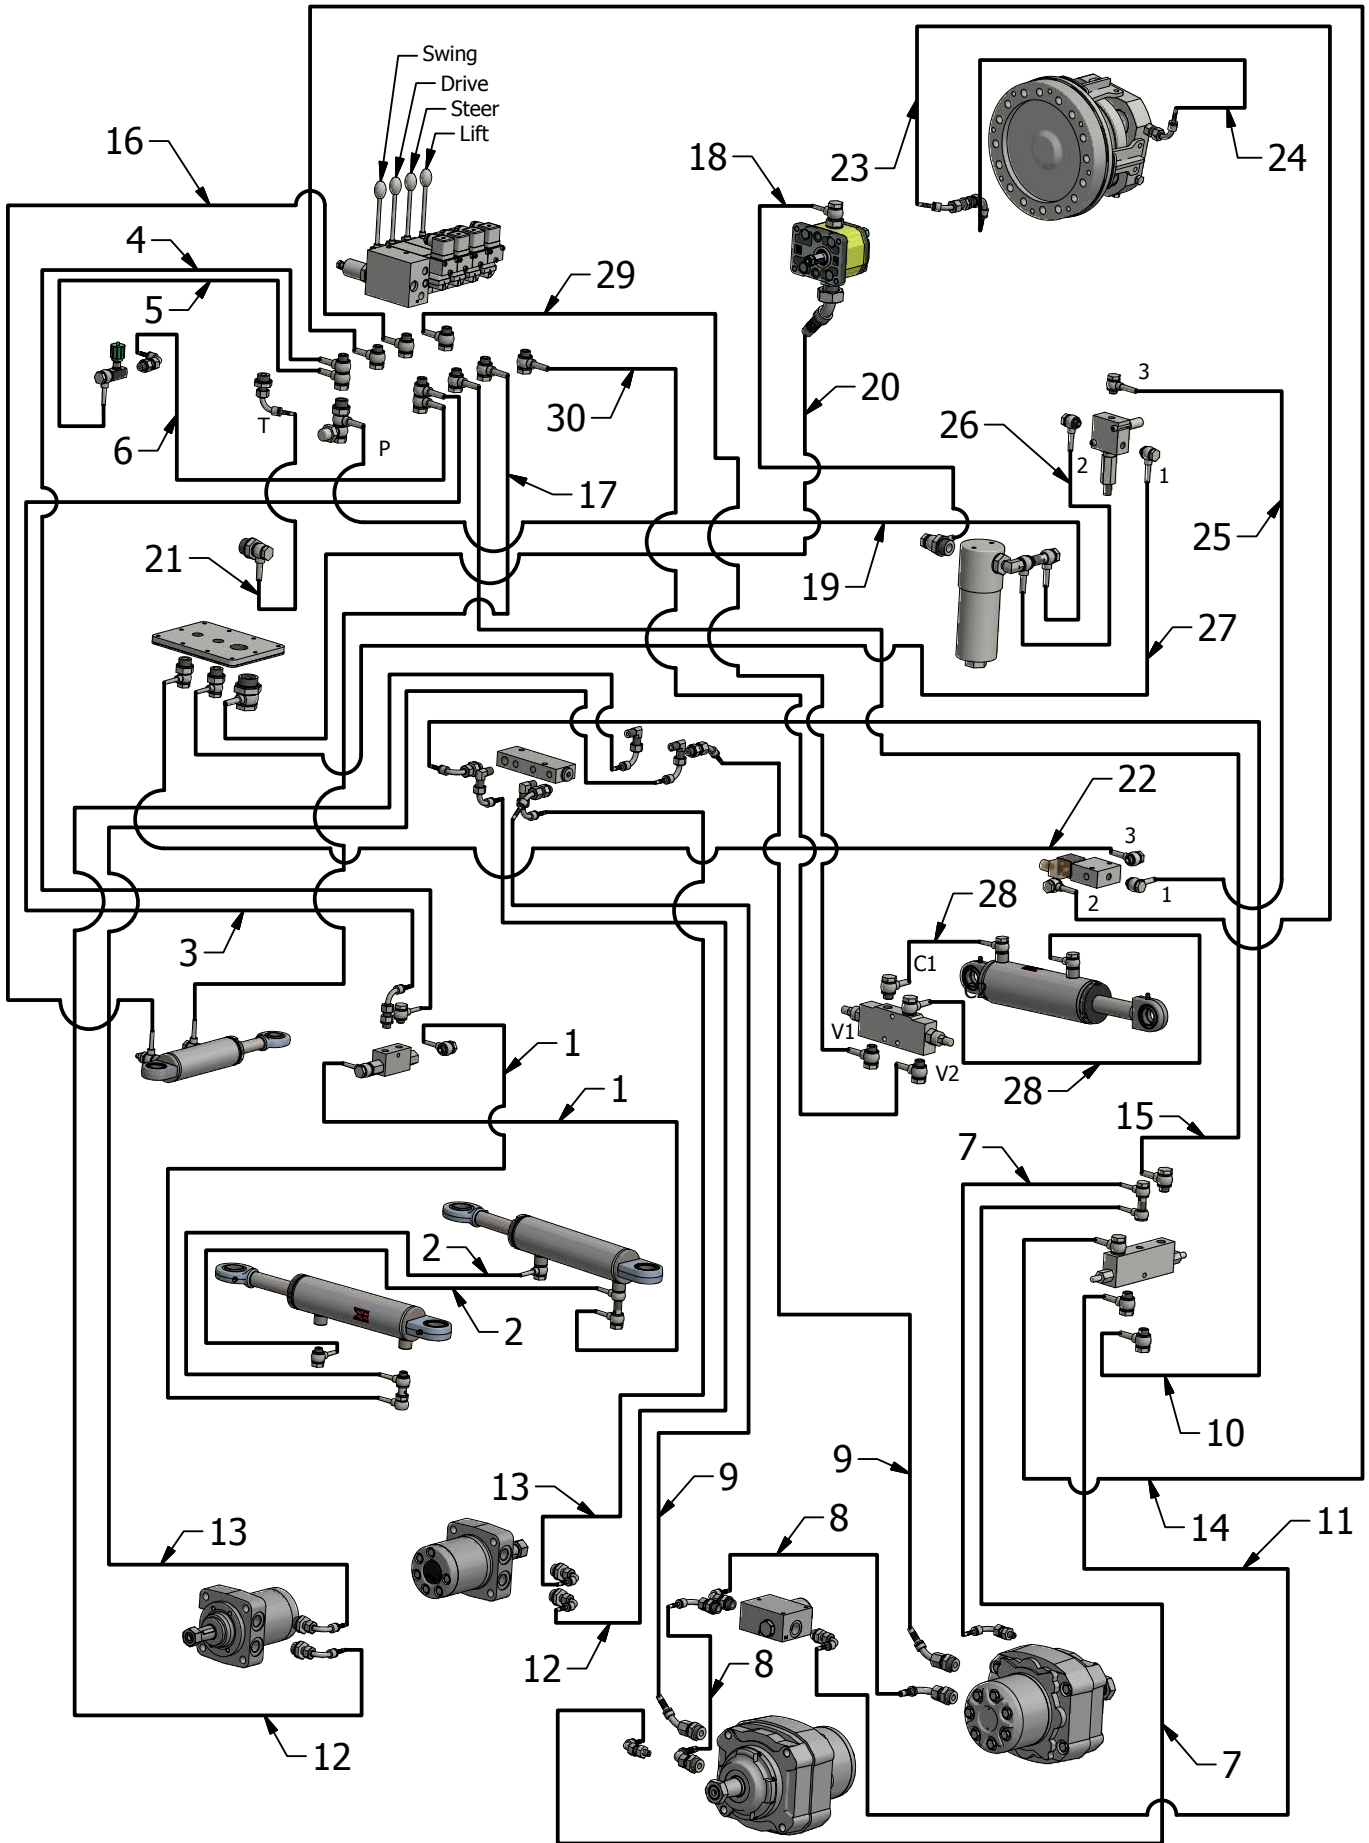

Pos.	Pcs.	Part/No	Description
1	2	20023751	Hydraulic Hose 1/4" x 500
2	2	20023752	Hydraulic Hose 1/4" x 360
3	1	20023824	Hydraulic Hose 1/4" x 2005
4	1	20023825	Hydraulic Hose 1/4" x 2400
5	1	20023826	Hydraulic Hose 1/4" x 530
6	1	20023827	Hydraulic Hose 1/4" x 140
7	2	20023757	Hydraulic Hose 1/4" x 390
8	2	20023758	Hydraulic Hose 1/4" x 510
9	2	20023759	Hydraulic Hose 1/4" x 980
10	1	20023760	Hydraulic Hose 1/4" x 1470
11	1	20023761	Hydraulic Hose 1/4" x 240
12	2	20023762	Hydraulic Hose 1/4" x 480
13	2	20023763	Hydraulic Hose 1/4" x 460
14	1	20023813	Hydraulic Hose 1/4" x 2390
15	1	20023814	Hydraulic Hose 1/4" x 2030
16	1	20023815	Hydraulic Hose 1/4" x 1440
17	1	20023816	Hydraulic Hose 1/4" x 1940
18	1	20023817	Hydraulic Hose 3/8" x 1130
19	1	20023818	Hydraulic Hose 3/8" x 1010
20	1	20023769	Hydraulic Hose 3/4" x 1420
21	1	20023819	Hydraulic Hose 3/8" x 980
22	1	20023771	Hydraulic Hose 1/4" x 760
23	1	20023773	Hydraulic Hose 1/4" x 980
24	1	20023774	Hydraulic Hose 1/4" x 440
25	1	20023820	Hydraulic Hose 1/4" x 790
26	1	20023821	Hydraulic Hose 1/4" x 380
27	1	20023822	Hydraulic Hose 1/4" x 940
28	2	20023823	Hydraulic Hose 1/4" x 260
29	1	20023828	Hydraulic Hose 1/4" x 2800
30	1	20023829	Hydraulic Hose 1/4" x 2100