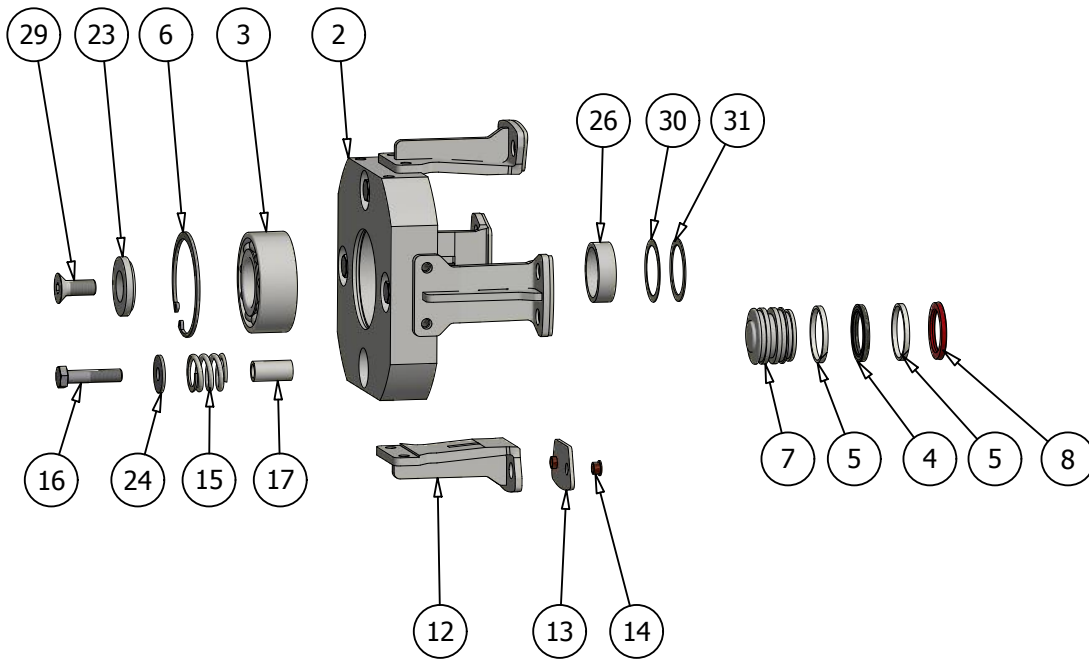

Pos.	Pcs.	Part/No	Description
1	1	55502268	Pulley f. Clutch
2	1	55500021	Cylinder Part f. Clutch D30
3	1	20040034	Outer Bearing
4	4	20054000	Piston Seal
5	8	20054001	Sliding Ring f. Piston
6	1	20070034	Snap Ring Internal Ø80
7	4	55500029	Piston f. Clutch
8	4	20054006	Scraper Ring f. Piston Clutch
9	1	20040035	Bearing f. Clutch
10	1	55500031	Pressureplate
11	1	20070033	Snap Ring External Ø65x2,5mm
12	4	55502610	Brake Shoe Clutch
13	12	55500023	Brake-Clutch Pad
14	24	20030059	Rivet f. Brake-Clutch Pad
15	4	20070032	Spring, Clutch
16	4	32510045	Bolt M10X45
17	4	55500035	Distance Tube Ø16x2,5x31
18	2	20040033	Roller Bearing NU 1008ML
19	1	20054003	Shaft Seal Ring 50x68x8
20	1	20070035	Snap Ring Internal Ø65x2,5mm
21	1	20040032	Inner Ring 40x45x20
22	1	20054002	Shaft Seal Ring 45x55x7
23	1	55500030	End Disc
24	4	20030063	Washer Ø10,5x30x2,5
25	1	55502627	Distance Ring
26	1	55500036	Distance Ring
27	1	55502628	Distance Ring
28	1	55502623	Clutch Shaft Clutch
29	1	34012030	Bolt countersunk head screw M12x30 10.9
30	1	60000066	Shim Ø40x50x0,5
31	1	20030062	Shim Ø40X50X1