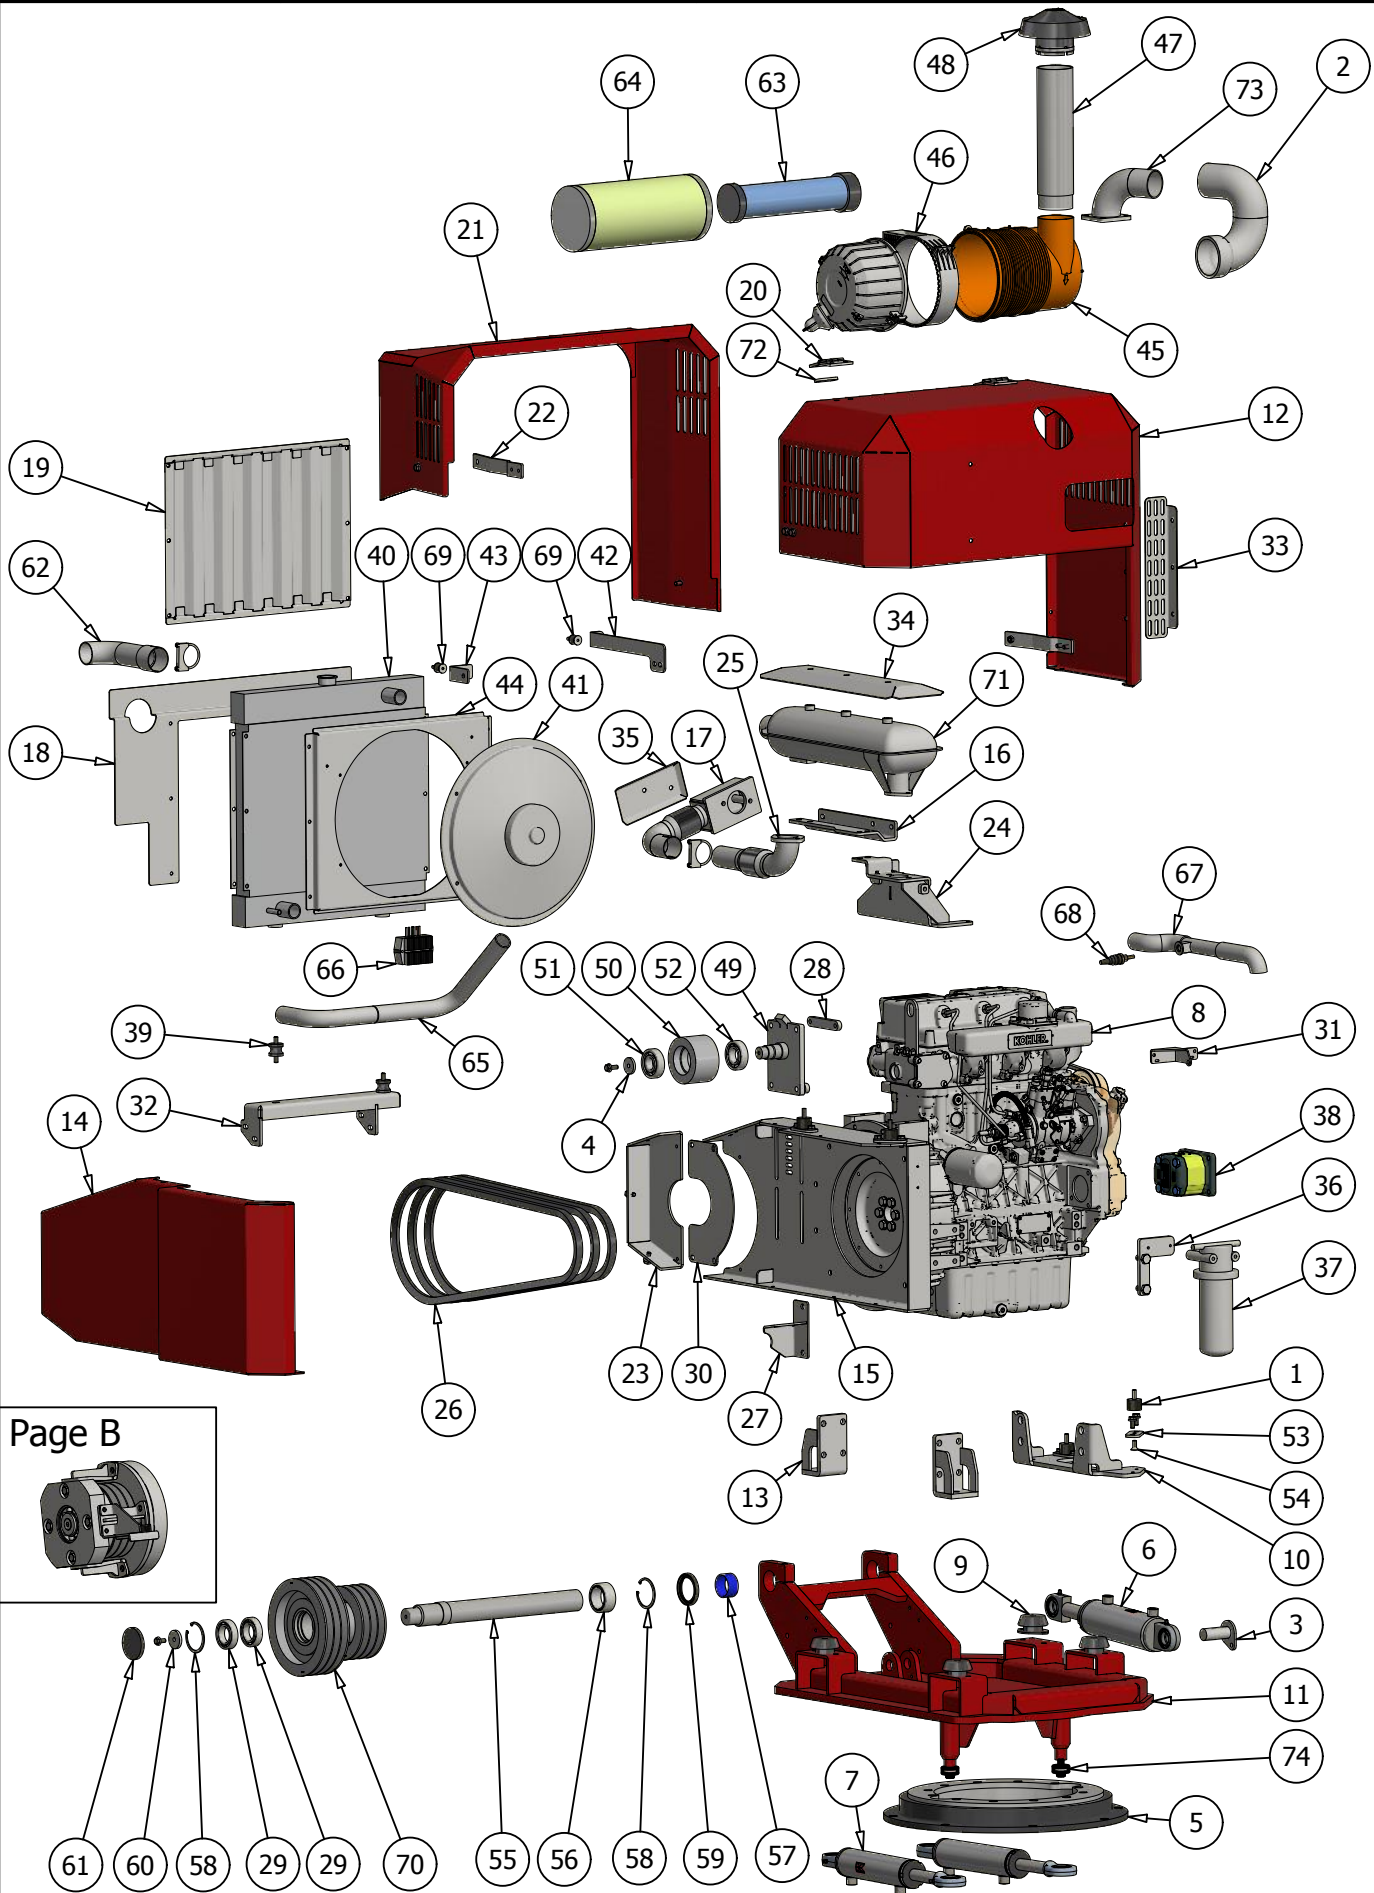

FSI D42

Spare Parts List

For Product number:

| A141030 |

Version 1.3, 05-2019, English

Type	Page	Intern no.
Engine D42	A	55503050

Pos.	Pcs.	Part/No	Description
1	4	60000520	Vibration Absorber Ø30x22 M8 Type B
2	1	60001052	Aspiration Hose
3	1	55500050	Cyl. Bolt Ø25x63
4	1	44955100	End Disc Ø35x8,5
5	1	20070042	Turntable for D74 + D42 painted primer + RAL 9005
6	1	20026023	HY-Cylinder 140-30-60-Ø25
7	2	20026026	HY-Cylinder 150-25-50-Ø25
8	1	60000147	Kohler KDI 1903 TCR Engine
9	4	20030034	Vibration Absorber f. Engine
10	1	55502349	Front Bracket f. Engine
11	1	55502175	Engine Frame
12	1	55502384	Rear Engine Cover
13	2	55502450	Engine Bracket near Flywheel
14	1	55502455	Clutch V-belt Cover
15	1	55502453	Inner Clutch V-belt Cover Part 3
16	1	55502499	Exhaust Support Bracket
17	1	55502510	Exhaust Pipe
18	1	55502526	Radiator Flashing
19	1	55502535	Radiator Grid
20	2	20060018	Hinge cc34mm
21	1	55502548	Radiator Cover
22	2	55502556	Engine Cover Bracket
23	1	55502565	Inner Clutch V-belt Cover Part 1
24	1	55502568	Mufler Bracket
25	1	55502589	Flex Exhaust Pipe
26	3	20050101	V-Belt SPB 1600R/P
27	1	55502601	Damper Bracket
28	2	55502632	Clamping Plate f. Baseplate
29	2	60000285	Roller Bearing 6007
30	1	55502769	Inner Clutch V-belt Cover Part 2
31	1	55502824	Bracket f. Throttle Cable
32	1	55502923	Radiator Stand
33	1	55502924	Belt Grid Cover
34	1	55502854	Heat Cover Mufler
35	1	55502855	Heat Cover Exhaust Pipe
36	1	55503037	Bracket f. Fuel Filter
37	1	60001053	Fuel Filter
38	1	60000583	HY-Pump D42
39	2	60001050	Rubber Absorber
40	1	55502230	Radiator
41	1	60000778	Electrical fan f. D42 12V Ø350
42	1	55502953	Top Bracket f. Radiator
43	1	55502954	Angle Bracket f. Radiator
44	1	55503032	Fan Baseplate
45	1	60001060	Airfilter Unit