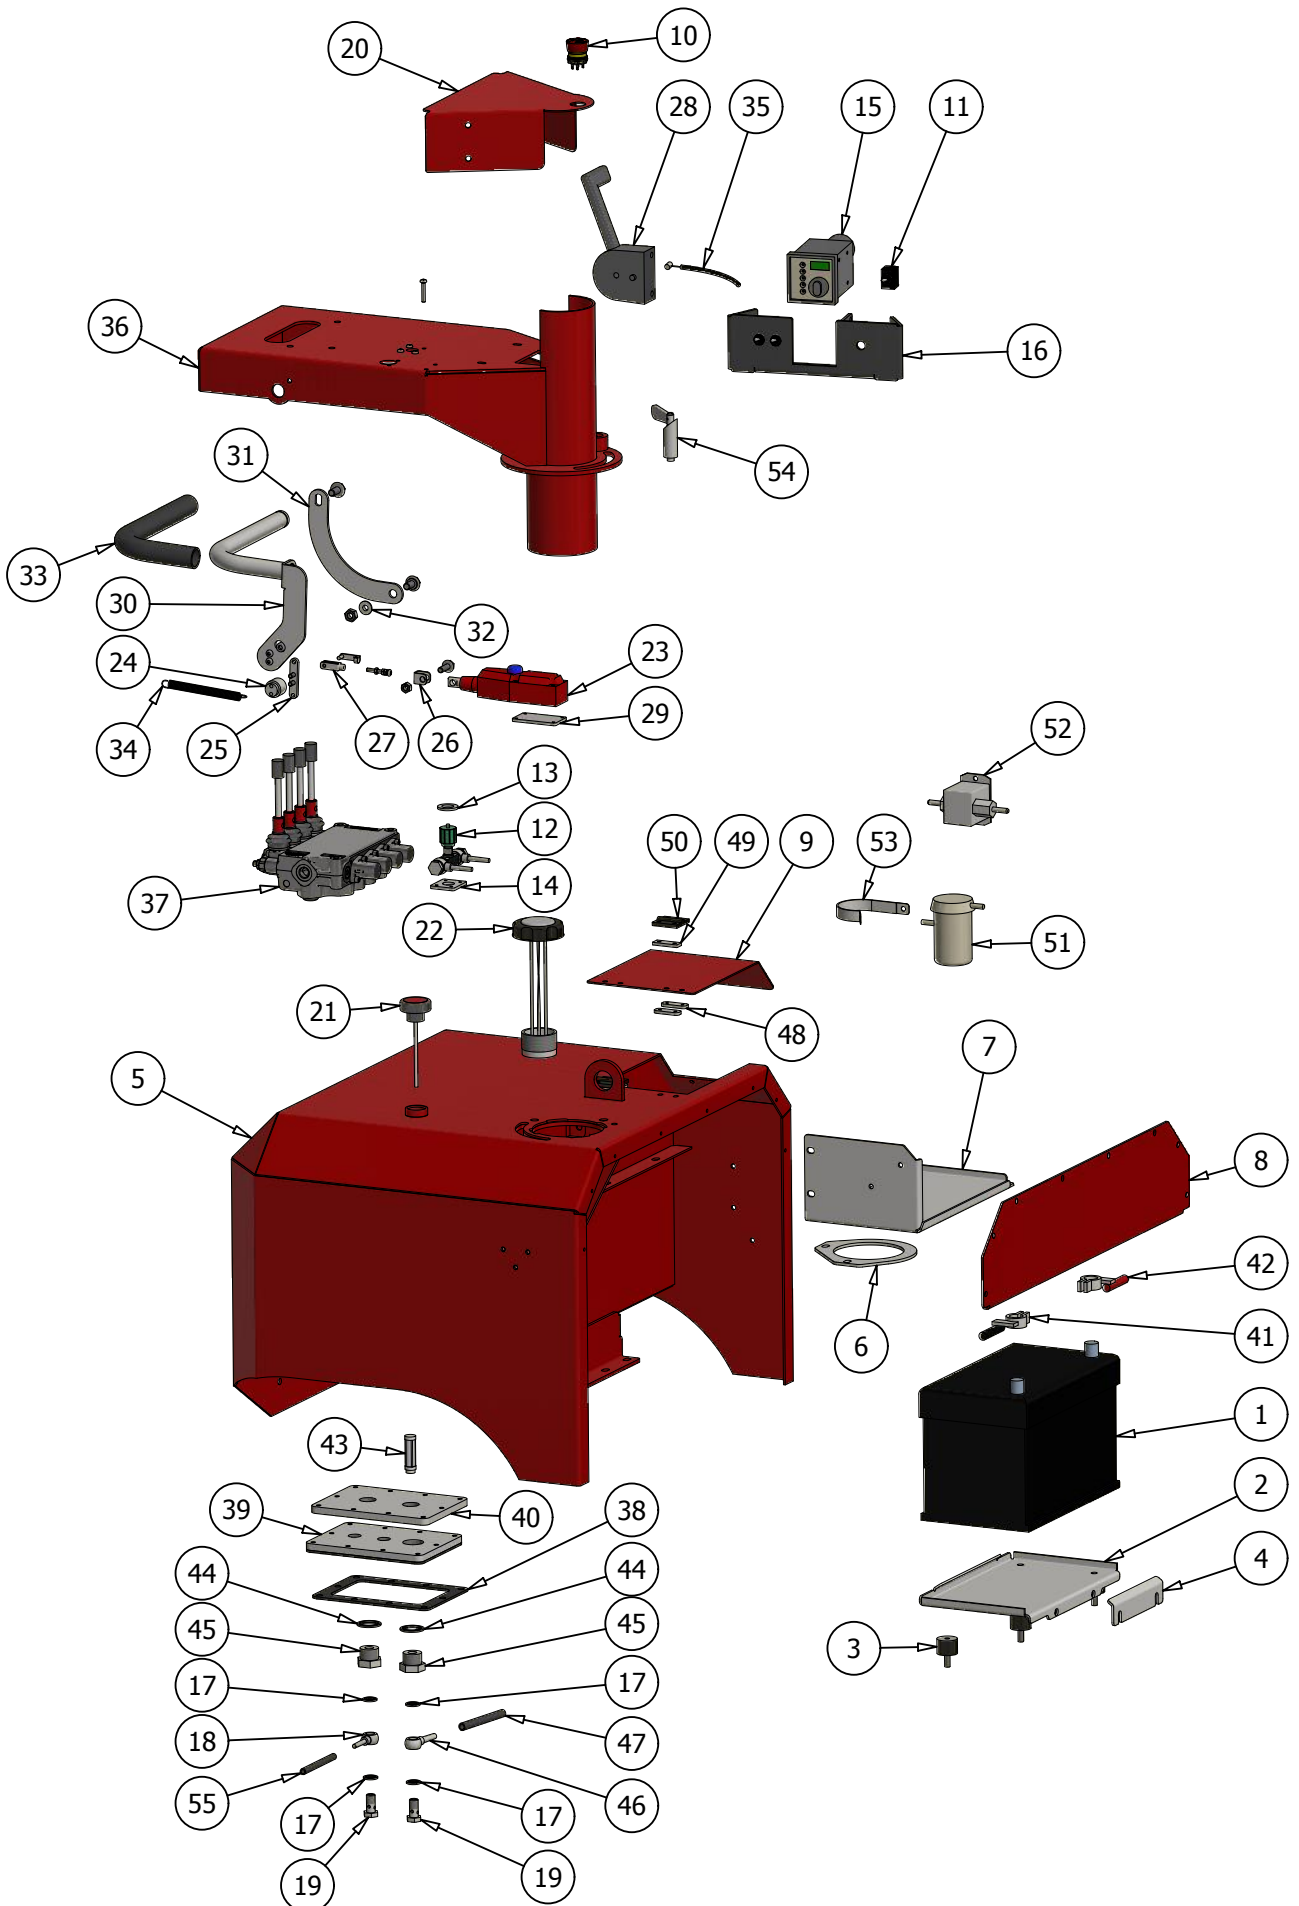

Type	Page	Intern no.
Fueltank and operatorpanel D42	D	55503058