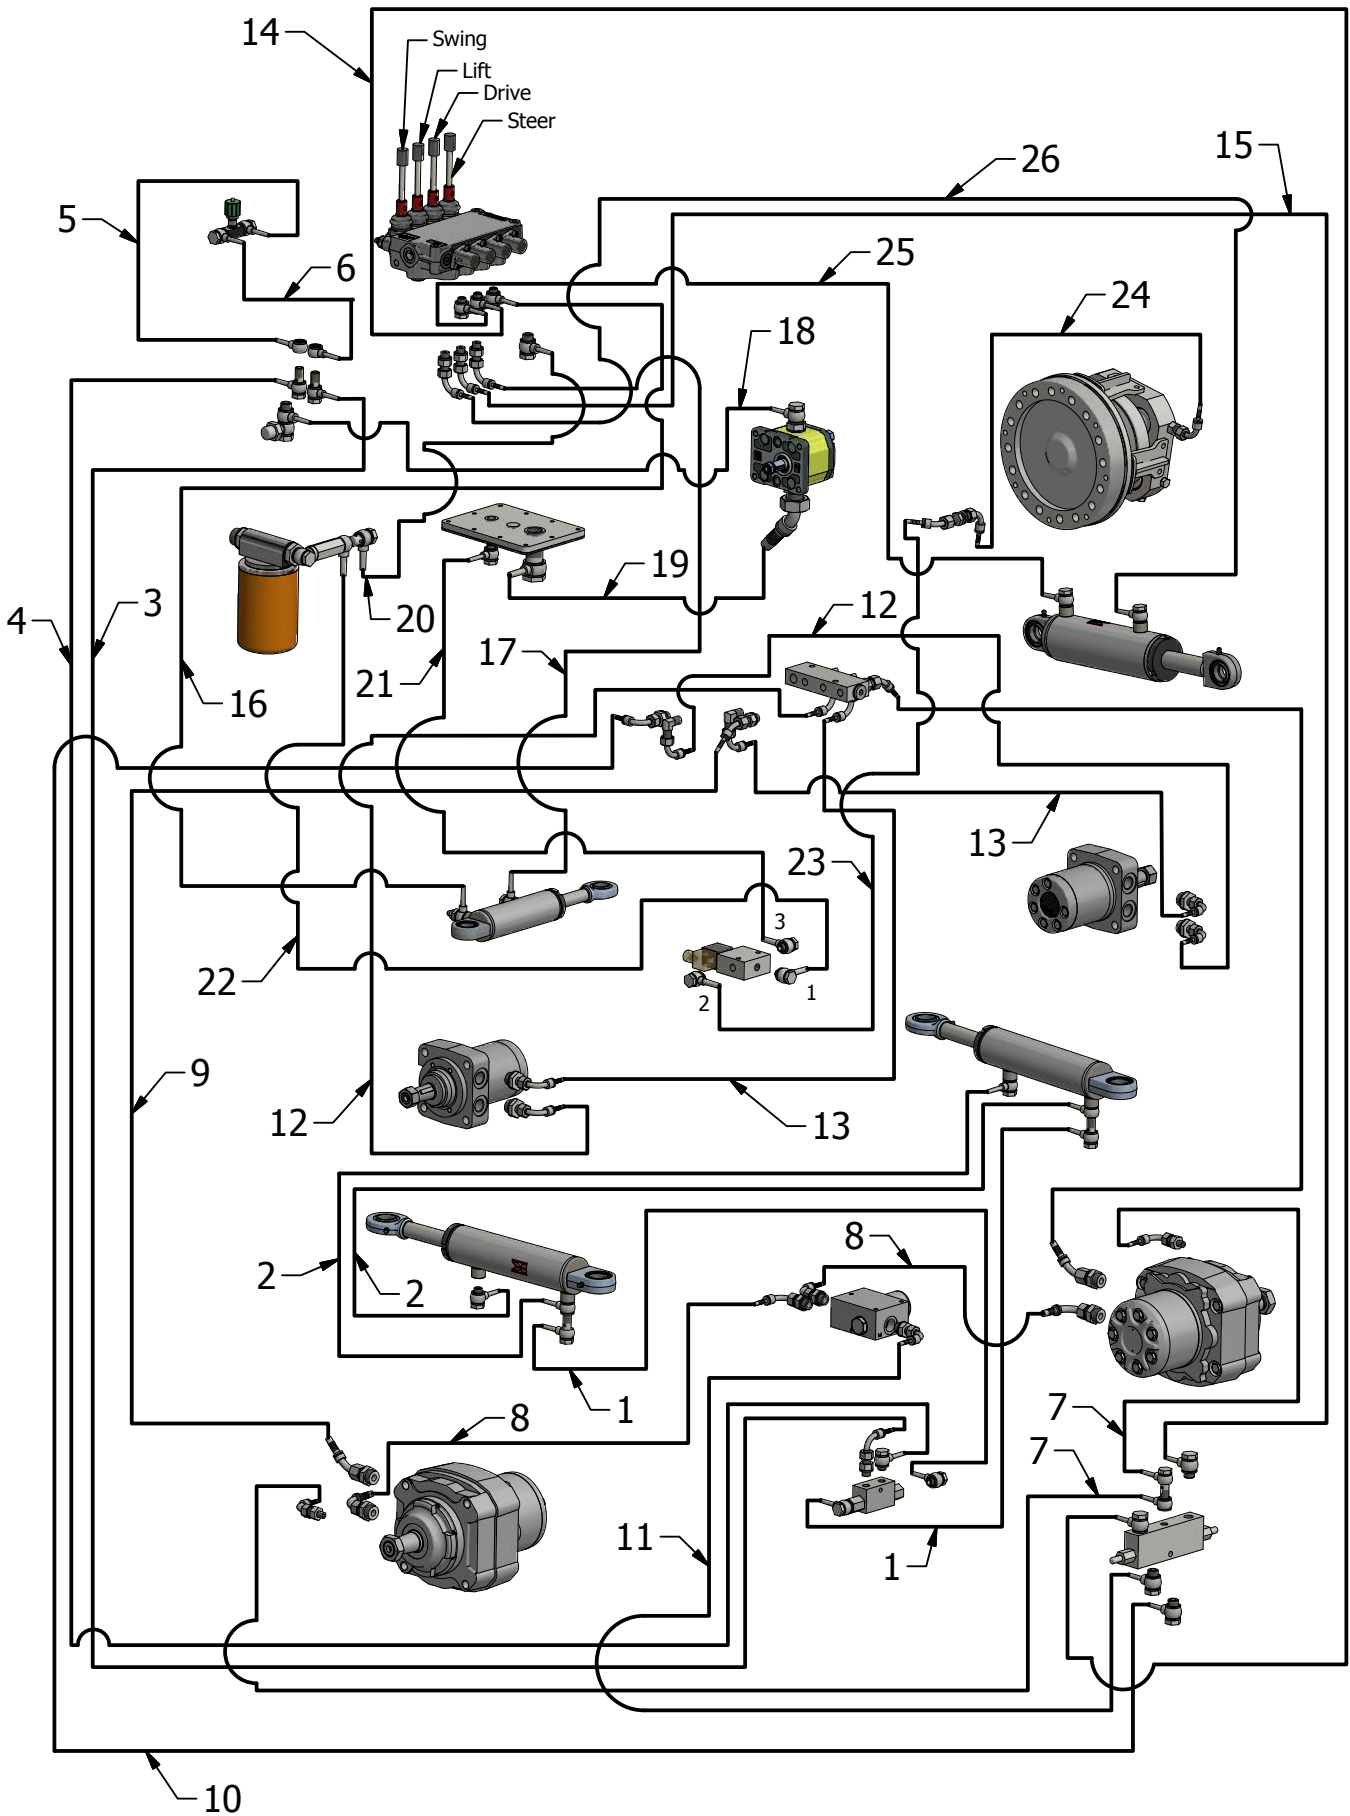

Pos.	Pcs.	Part/No	Description
1	2	20023751	Hydraulic Hose 1/4" x 500
2	2	20023752	Hydraulic Hose 1/4" x 360
3	1	20023753	Hydraulic Hose 1/4" x 2005
4	1	20023754	Hydraulic Hose 1/4" x 2400
5	1	20023755	Hydraulic Hose 1/4" x 600
6	1	20023756	Hydraulic Hose 1/4" x 300
7	2	20023757	Hydraulic Hose 1/4" x 390
8	2	20023758	Hydraulic Hose 1/4" x 510
9	2	20023759	Hydraulic Hose 1/4" x 980
10	1	20023760	Hydraulic Hose 1/4" x 1470
11	1	20023761	Hydraulic Hose 1/4" x 1240
12	2	20023762	Hydraulic Hose 1/4" x 480
13	2	20023763	Hydraulic Hose 1/4" x 460
14	1	20023764	Hydraulic Hose 1/4" x 2030
15	1	20023765	Hydraulic Hose 1/4" x 1900
16	1	20023766	Hydraulic Hose 1/4" x 1530
17	1	20023767	Hydraulic Hose 1/4" x 1540
18	1	20023768	Hydraulic Hose 1/4" x 1730
19	1	20023769	Hydraulic Hose 3/4" x 1420
20	1	20023770	Hydraulic Hose 3/8" x 1020
21	1	20023771	Hydraulic Hose 1/4" x 760
22	1	20023772	Hydraulic Hose 1/4" x 510
23	1	20023773	Hydraulic Hose 1/4" x 980
24	1	20023774	Hydraulic Hose 1/4" x 440
25	1	20023781	Hydraulic Hose 1/4" x 2150
26	1	20023782	Hydraulic Hose 1/4" x 2310