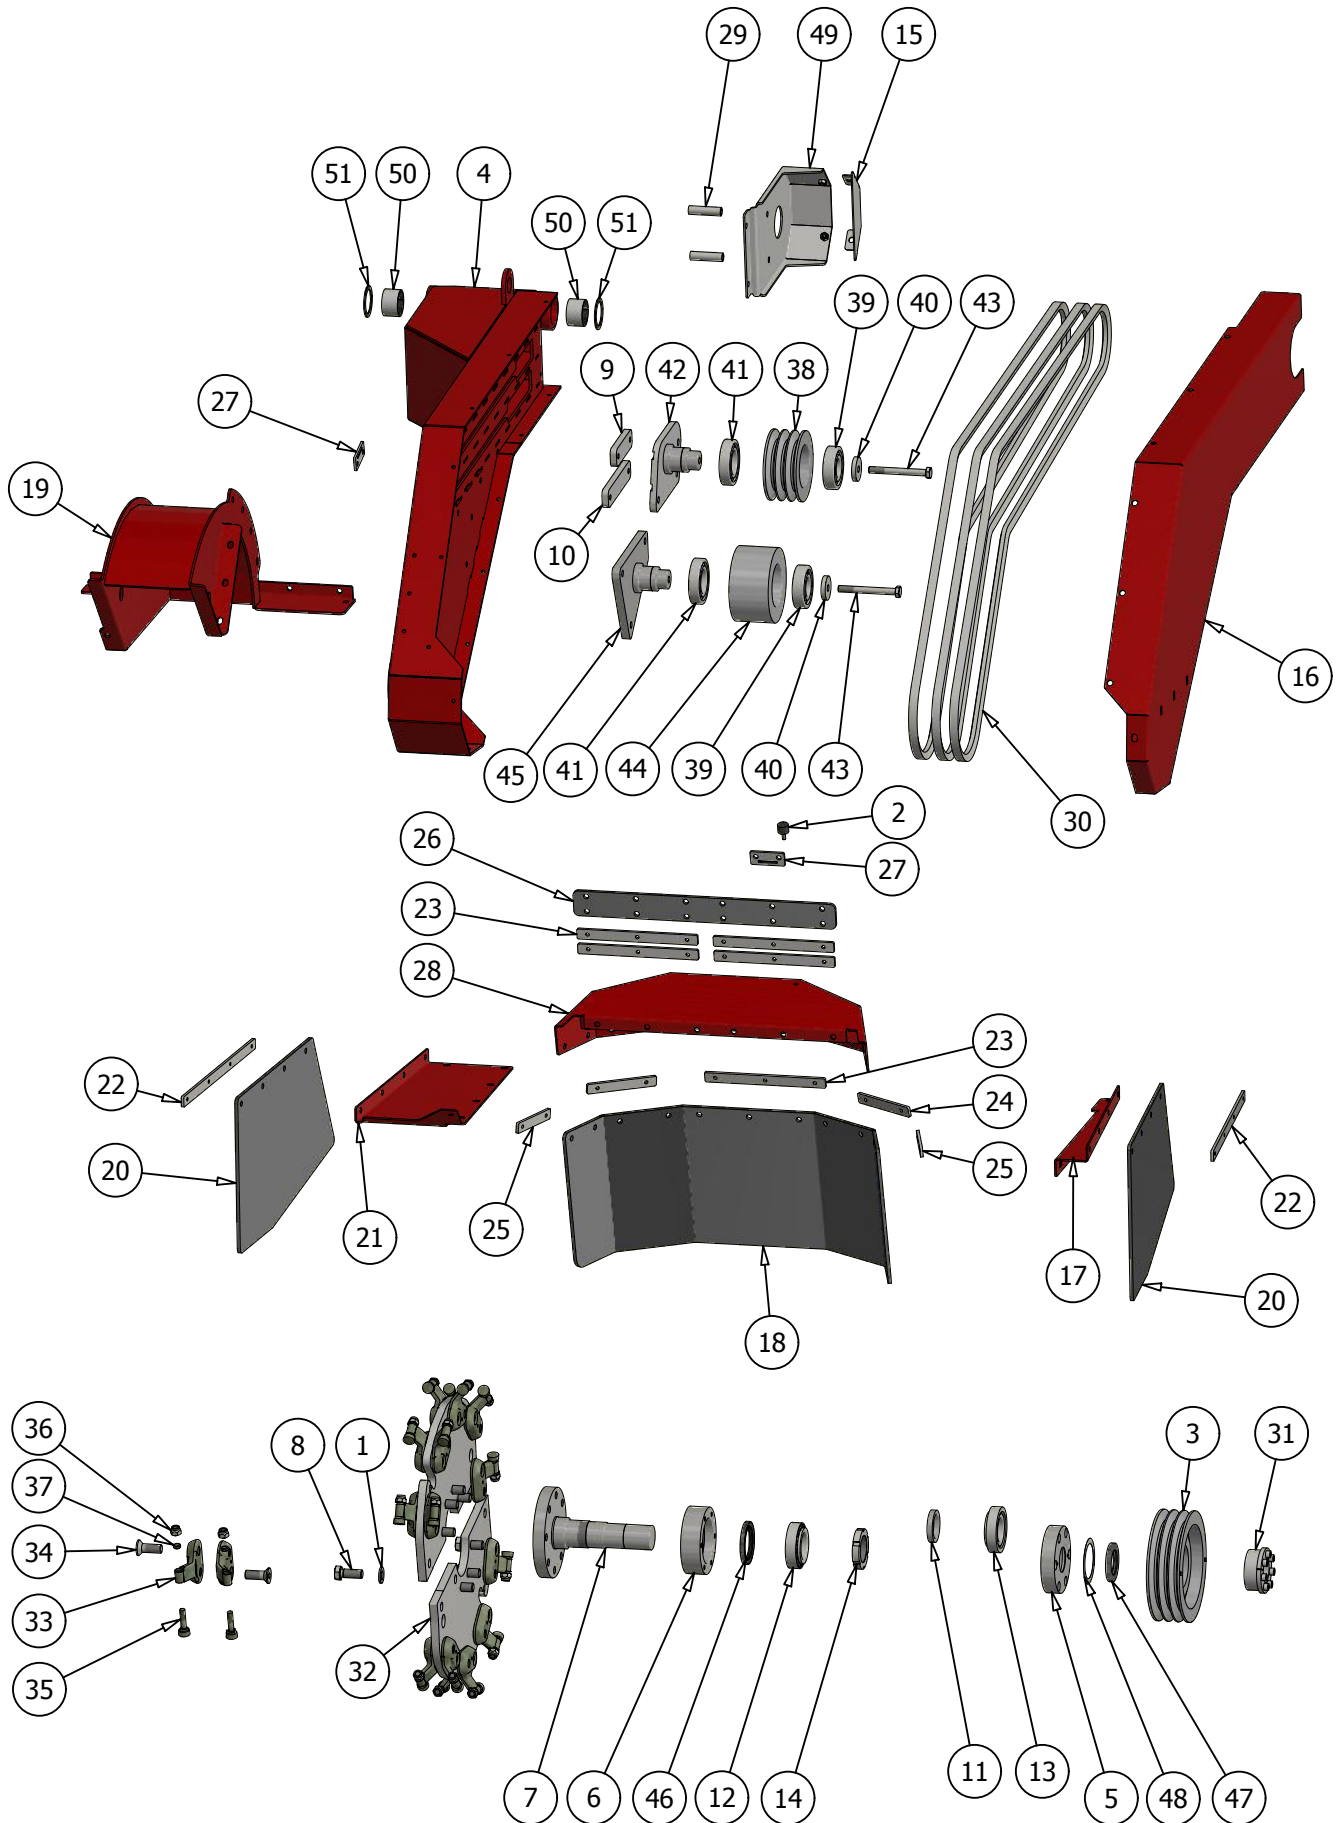

Pos.	Pcs.	Part/No	Description
1	8	39163030	Washer M16
2	1	60000088	Vibration Absorber Ø20x15 Type D
3	1	60000781	V-Belt Pulley SPB 200-3 Ø80
4	1	55502221	Cutter Arm D42
5	1	55502213	Cutter Wheel Bearing Cover, Un-threaded
6	1	55502212	Cutter Wheel Bearing Cover, Threaded
7	1	55502225	Cutter Shaft w. Hub
8	8	32016040	Bolt M16X40
9	1	55502729	Clamp f. Tensioner Pulley Baseplate Short
10	1	55502728	Clamp f. Tensioner Pulley Baseplate Long
11	1	55502226	Bearing Support Ring
12	1	60000784	Tapered Roller Bearing
13	1	60000785	Tapered Roller Bearing
14	1	60000786	Nut M50
15	1	55502754	Pully Cover
16	1	55502756	V-belt Cover D42
17	1	55502765	Left Protection Plate
18	1	55502770	Rubber Protection Rear
19	1	55502814	Cutter Head Cover
20	2	55503213	Rubber Protection Side
21	1	55502757	Right Protection Plate
22	2	44122500	Mounting Strip 400mm - 4 Holes
23	5	44301400	Mounting Strip 230mm - 3 Holes
24	2	55501110	Mounting Strip 135mm - 2 Holes
25	2	44955700	Mounting Strip 115mm - 2 Holes
26	1	55502925	Rubber Hinge
27	2	55502941	Bracket f. Strap
28	1	55502943	Rear Protection Plate
29	2	55503018	Distance Tube
30	3	60000780	V-belt SPB3000
31	1	60000812	Clamping Element 45x75
32	1	55500467	Cutter Wheel Set
33	20	12454500	Holder cc45mm for Tooth Ø24,5mm
34	20	12051016	Bolt L=51mm for Holder Ø17-20-24,5mm
		12450000	Tooth Ø20,5mm, conic washer and 2 x nut (Pos 35, 36x2, 37)
35	20	12450000-T	Tooth Ø24,5mm
36	20	12450000-N	Nut Extra f. Tooth Ø24,5mm
37	20	12450000-W	Washer f. Tooth Ø24,5mm
38	1	55502424	Tensioner Pulley Cutter Arm
39	2	60000773	Outer Bearing f. Tensioner Pulley/Roller
40	2	55502741	End Disc f. Tensioner Pulley/Roller
41	2	60000774	Inner Bearing f. Tensioner Pulley/Roller
42	1	55502746	Tensioner Pully Baseplate
43	2	32512110	Bolt M12x110
44	1	55502732	Tension Roller Cutter Arm