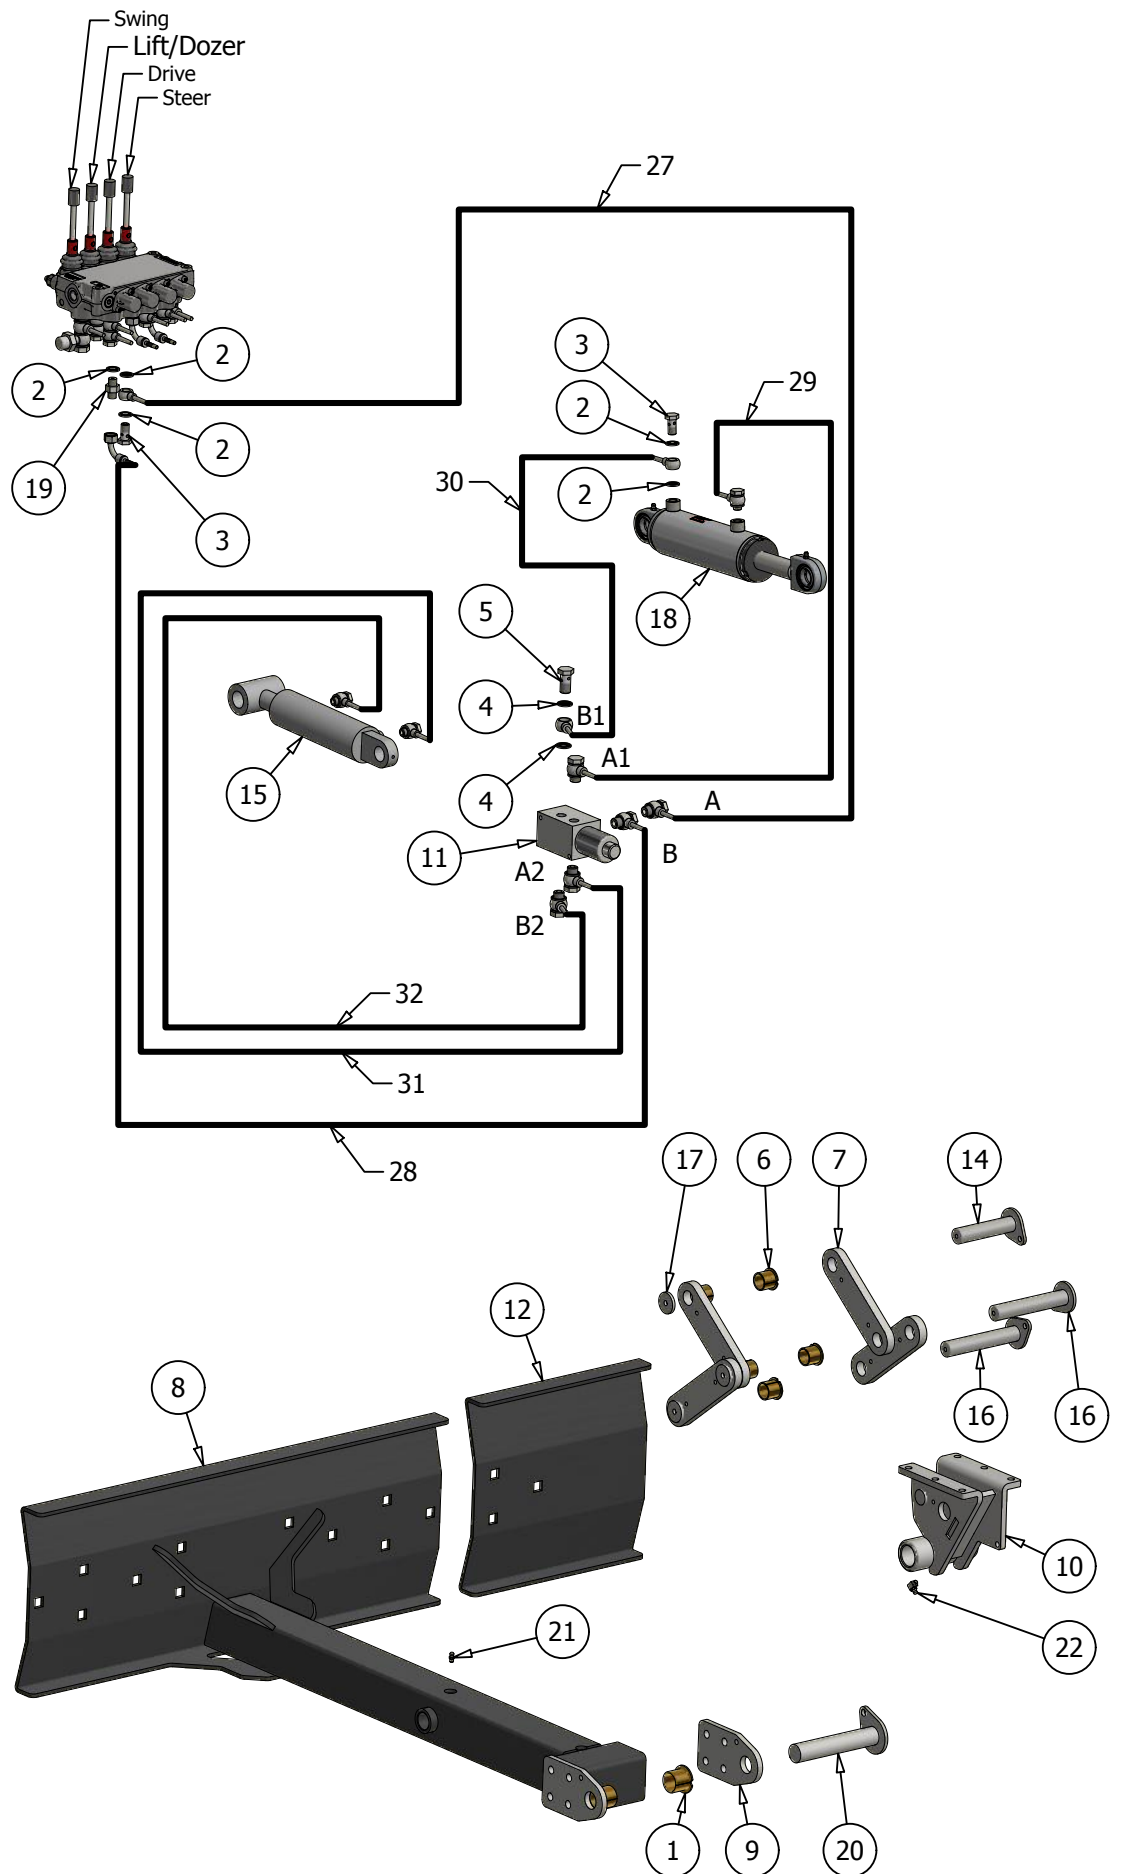

Pos.	Pcs.	Part/No	Description
1	2	20040019	Bronze Bushing Ø30 w. Flange
2	23	20024066	Bonded Seal 1/4"
3	7	20024068	Banjo Bolt 1/4"
4	17	20024080	Bonded Seal 3/8"
5	7	20024003	Banjo Bolt 3/8"
6	6	20040018	Bronze Bushing Ø25 w. Flange
7	4	55502981	Link f. Dozer Lift System
8	1	55502980	Dozer Blade
9	2	55500097	Bracket f. Lift System
10	1	55502990	Bracket f. Dozer Blade
11	1	60000170	6/2 Valve 3/8"
12	1	55501741	Dozer Extension Left
13	1	55501744	Dozer Extension Right
14	1	44690122	Cyl. Bolt Ø25x111 m. Threaded
15	1	20026018	Hydraulic Ram
16	2	44690120	Cyl. Bolt Ø25x143 Threaded
17	3	44955100	End Disc Ø35x8,5
18	1	20026023	HY-Cylinder 140-30-60-Ø25
19	3	20024071	Adaptor 1/4"
20	1	55500074	Cyl. Bolt Ø30x160
21	1	20030011	Grease Nipple M6
22	1	60000251	Grease Nipple M6, Angled 90
27	1	20023791	Hydraulic Hose 1/4" x 2240
28	1	20023792	Hydraulic Hose 1/4" x 2300
29	1	20023793	Hydraulic Hose 1/4" x 1800
30	1	20023794	Hydraulic Hose 1/4" x 1820
31	1	20023795	Hydraulic Hose 1/4" x 620
32	1	20023796	Hydraulic Hose 1/4" x 800