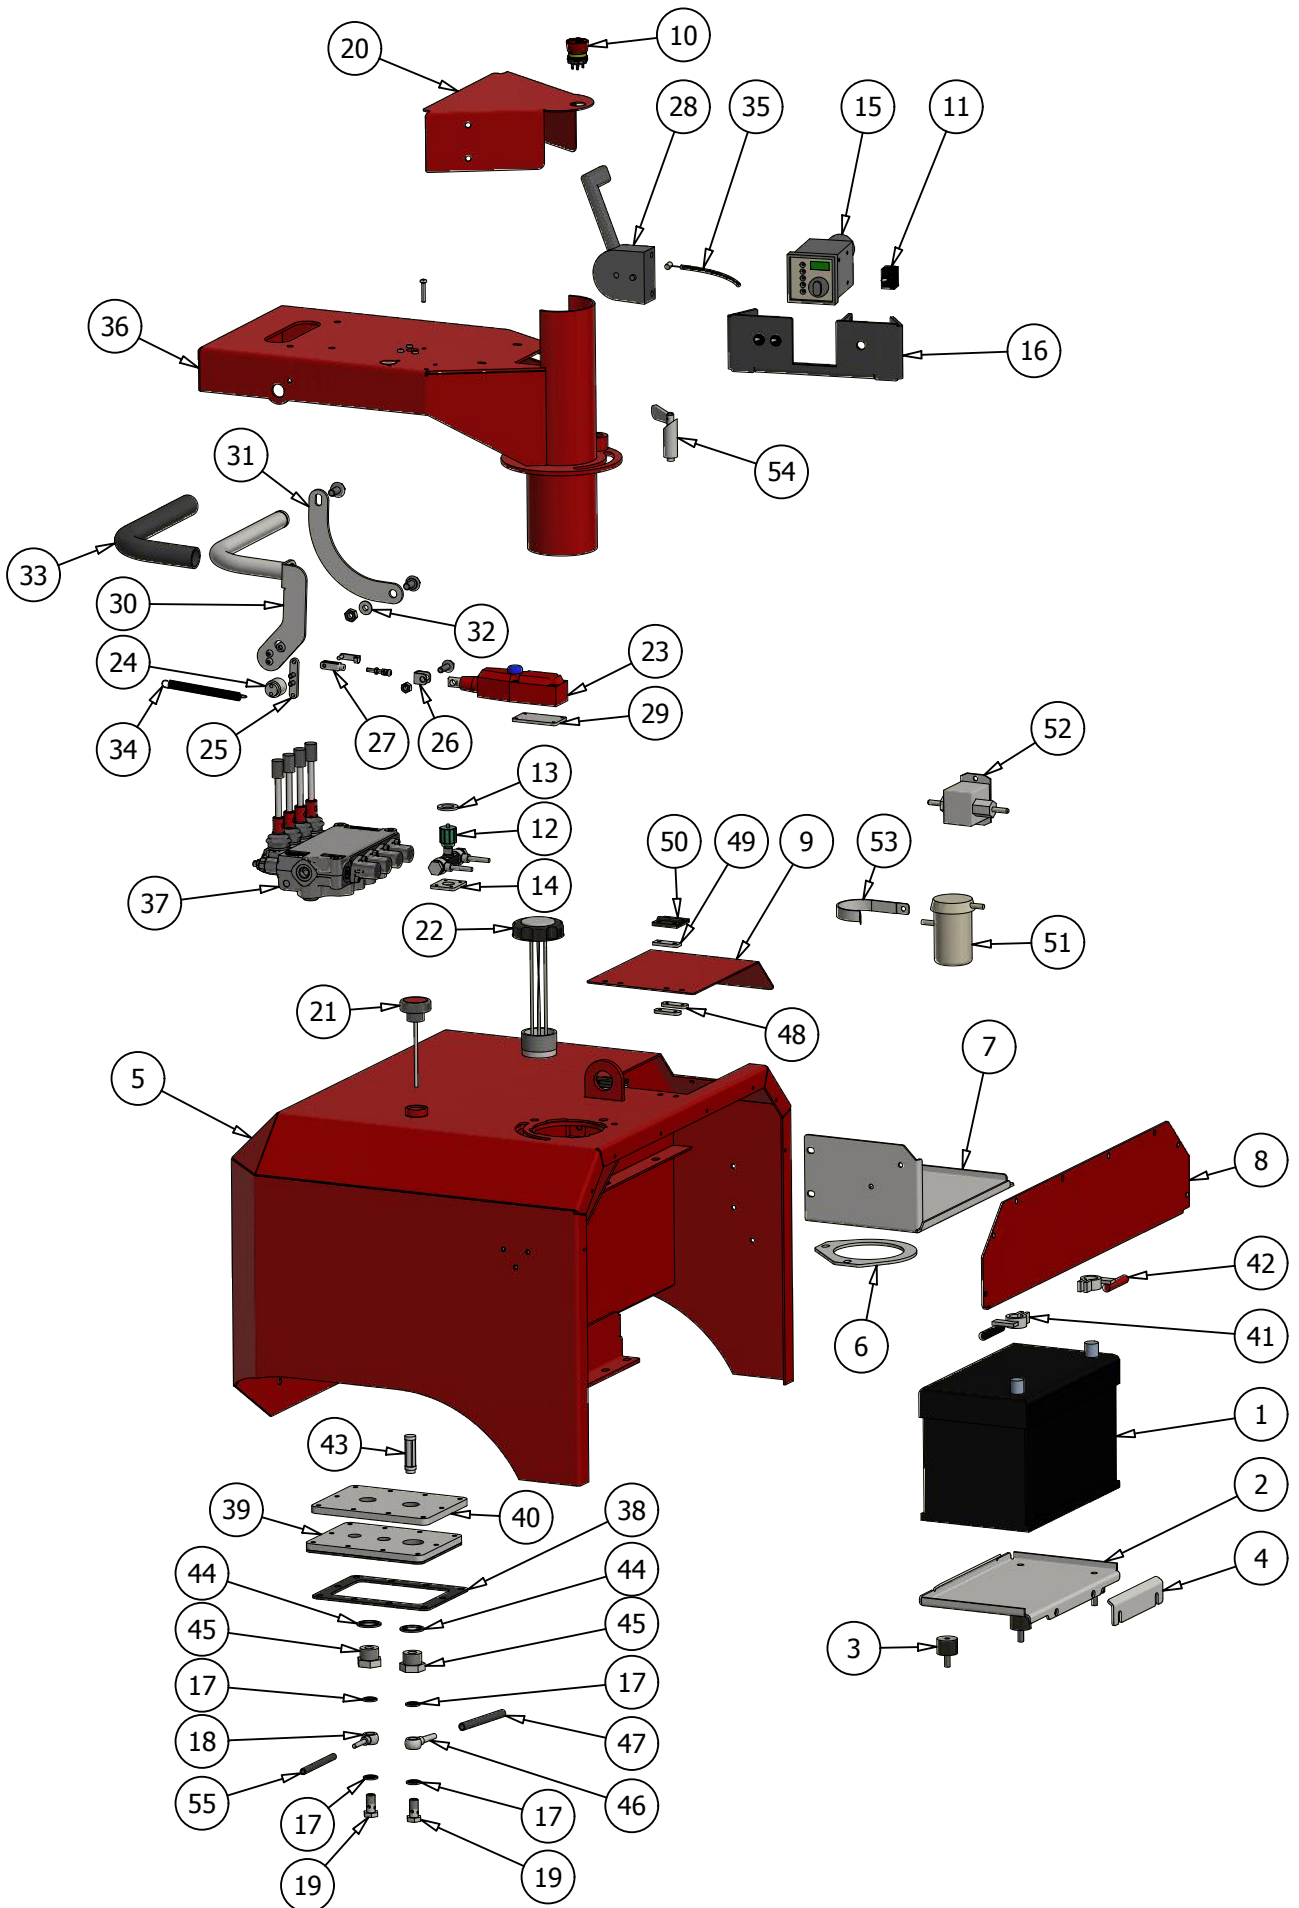

Pos.	Pcs.	Part/No	Description
1	8	39163030	Washer M16
2	1	60000088	Vibration Absorber Ø20x15 Type D
3	1	60000781	V-Belt Pulley SPB 200-3 Ø80
4	1	55502221	Cutter Arm D42
5	1	55502213	Cutter Wheel Bearing Cover, Un-threaded
6	1	55502212	Cutter Wheel Bearing Cover, Threaded
7	1	55502225	Cutter Shaft w. Hub
8	8	32016040	Bolt M16X40
9	1	55502729	Clamp f. Tensioner Pulley Baseplate Short
10	1	55502728	Clamp f. Tensioner Pulley Baseplate Long
11	1	55502226	Bearing Support Ring
12	1	60000784	Tapered Roller Bearing
13	1	60000785	Tapered Roller Bearing
14	1	60000786	Nut M50
15	1	55502754	Pully Cover
16	1	55502756	V-belt Cover D42
17	1	55502765	Left Protection Plate
18	1	55502770	Rubber Protection Rear
19	1	55502814	Cutter Head Cover
20	2	55503213	Rubber Protection Side
21	1	55502757	Right Protection Plate
22	2	44122500	Mounting Strip 400mm - 4 Holes
23	5	44301400	Mounting Strip 230mm - 3 Holes
24	2	55501110	Mounting Strip 135mm - 2 Holes
25	2	44955700	Mounting Strip 115mm - 2 Holes
26	1	55502925	Rubber Hinge
27	2	55502941	Bracket f. Strap
28	1	55502943	Rear Protection Plate
29	2	55503018	Distance Tube
30	3	60000780	V-belt SPB3000
31	1	60000812	Clamping Element 45x75
32	1	55500467	Cutter Wheel Set
33	20	12454500	Holder cc45mm for Tooth Ø24,5mm
34	20	12051016	Bolt L=51mm for Holder Ø17-20-24,5mm
		12450000	Tooth Ø20,5mm, conic washer and 2 x nut (Pos 35, 36x2, 37)
35	20	12450000-T	Tooth Ø24,5mm
36	20	12450000-N	Nut Extra f. Tooth Ø24,5mm
37	20	12450000-W	Washer f. Tooth Ø24,5mm
38	1	55502424	Tensioner Pulley Cutter Arm
39	2	60000773	Outer Bearing f. Tensioner Pulley/Roller
40	2	55502741	End Disc f. Tensioner Pulley/Roller
41	2	60000774	Inner Bearing f. Tensioner Pulley/Roller
42	1	55502746	Tensioner Pully Baseplate
43	2	32512110	Bolt M12x110
44	1	55502732	Tension Roller Cutter Arm