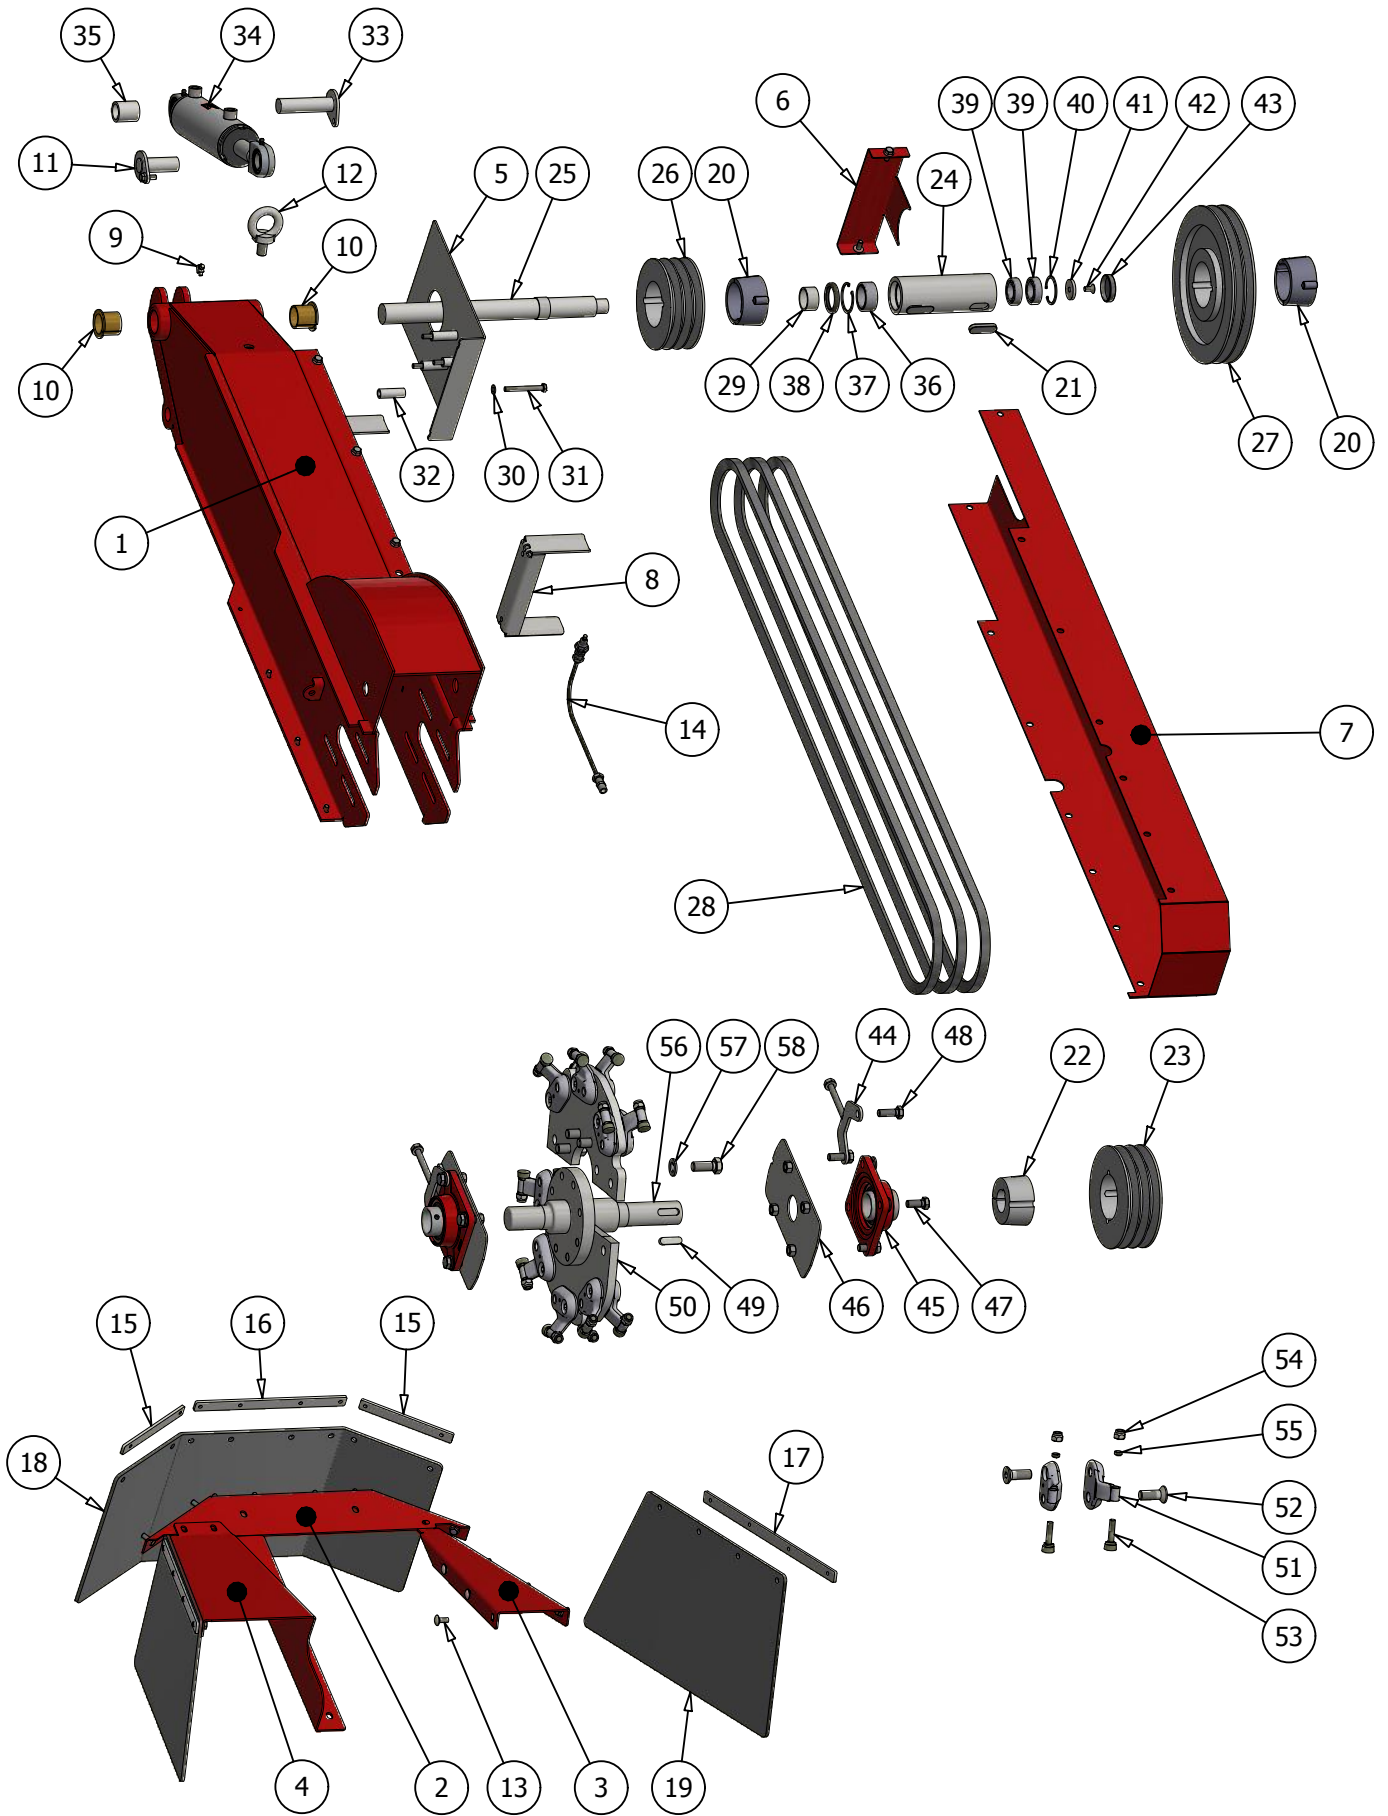

Pos.	Pcs.	Part/No	Description
1	1	55501221	Cutter Arm
2	1	44251202	Protection Rear
3	1	44251203	Protection Left
4	1	55501104	Protection Right
5	1	44251303	Coverplate f. V-belt
6	1	44251302	Rear Part f. V-belt Cover
7	1	44251301	V-belt Cover
8	2	44278500	V-belt Guide
9	1	60000251	Grease Nipple M6, Angled 90
10	2	20040012	Bronze Bushing Ø35 w. Flange
11	1	55500050	Cyl. Bolt Ø25x63
12	1	20030049	Lifting Bolt M16
13	3	20030001	Carriage Bolt M8 X 16
14	1	55500085	Greasehose incl. Nipples
15	2	44114800	Mounting Strip 170mm - 2 Holes
16	1	44114900	Mounting Strip 280mm - 4 Holes
17	2	44122500	Mounting Strip 400mm - 4 Holes
18	1	20011241	Rubber Protection Rear
19	2	20011242	Rubber Protection Side
20	2	20050081	Clamping Element f. Pulley
21	2	20030029	Groove 18X11X50
22	1	20050003	Clamping Element f. Pulley
23	1	20050006	Pulley Ø170B-3
24	1	44250100	Hub f. Axle
25	1	44250200	Axle
26	1	20050079	Pulley 150B-3
27	1	20050103	Pulley Ø265B-2
28	3	20050011	V-belt SPB 2650
29	1	20040022	Inner Ring Bearing
30	4	39081512	Washer M8
31	4	32508070	Bolt M8x70
32	4	55500787	Distance Pipe f. HY-Hoses
33	1	44115801	Cyl. Bolt Ø25x98
34	1	20026023	HY-Cylinder 140-30-60-Ø25
35	1	55501424	Bushing Cyl. Bolt
36	1	20040023	Needle Bearing
37	1	20070037	Snap Ring Internal Ø50
38	1	20054004	Shaft Seal Ring
39	2	20040021	Bearing
40	1	20070036	Snap Ring Internal Ø47
41	1	44250203	Stop Washer f. Bearing Between Shaft
42	1	34508016	CS Bolt M6x16
43	1	20054005	Plug Ø47
44	2	44102300	Belt tensioner
45	2	20040002	Flange Bearing ø40mm