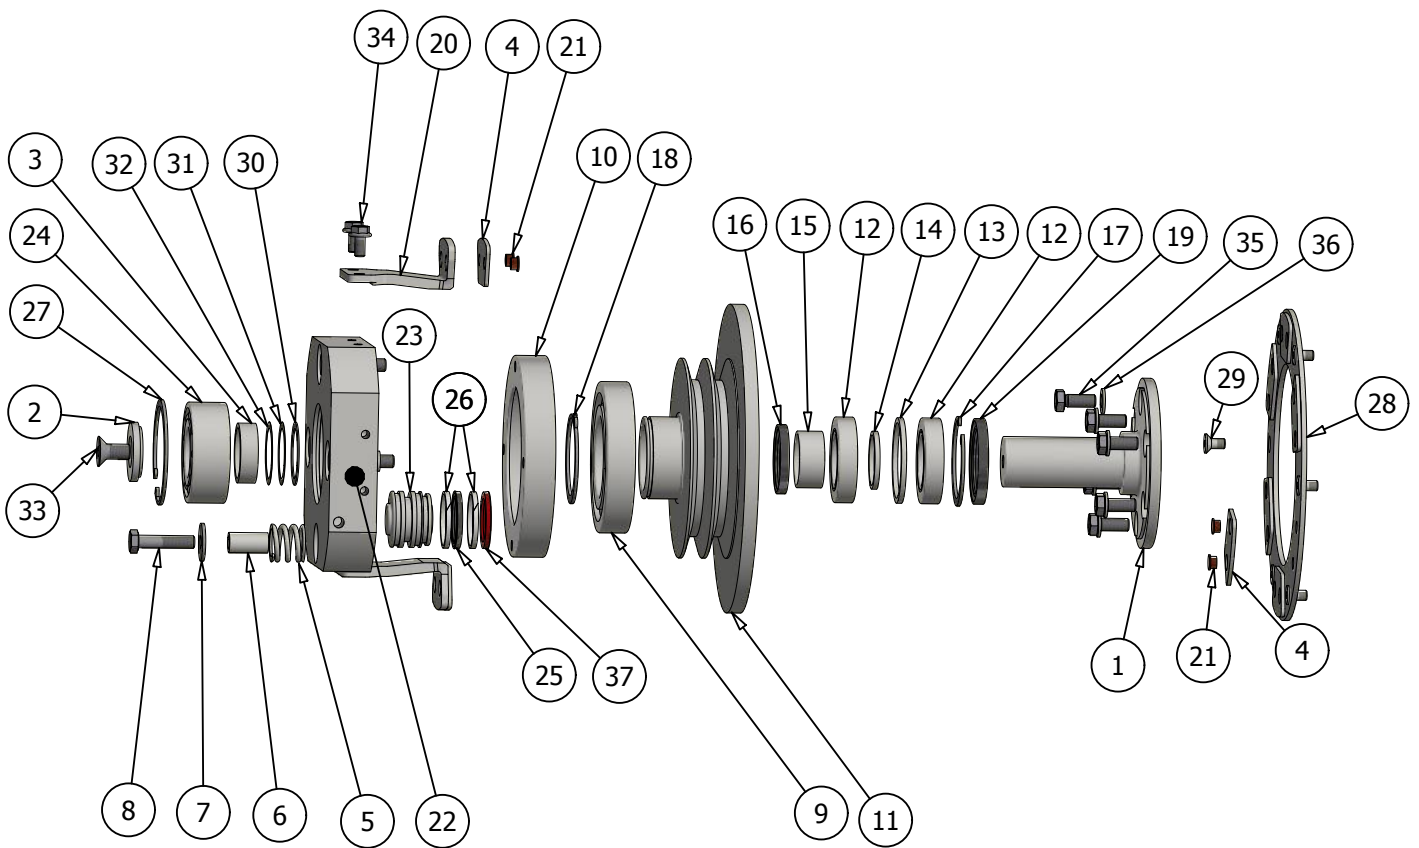

Pos.	Pcs.	Part/No	Description
1	1	55500039	Clutch Shaft
2	1	55500030	End Disc
3	1	55500036	Distance Ring
4	8	55500023	Brake-Clutch Pad
5	4	20070032	Spring, Clutch
6	4	55500035	Distance Tube $\varnothing 16 \times 2,5 \times 31$
7	4	20030063	Washer $\varnothing 10,5 \times 30 \times 2,5$
8	4	32510045	Bolt M10X45
9	1	20040035	Bearing f. Clutch
10	1	55500031	Pressureplate
11	1	55500028	Pulley SPB 150
12	2	20040033	Roller Bearing NU 1008ML
13	1	55500038	Distance Ring
14	1	55500037	Distance Ring
15	1	20040032	Inner Ring 40x45x20
16	1	20054002	Shaft Seal Ring 45x55x7
17	1	20070035	Snap Ring Internal $\varnothing 65 \times 2,5 \text{mm}$
18	1	20070033	Snap Ring External $\varnothing 65 \times 2,5 \text{mm}$
19	1	20054003	Shaft Seal Ring 50x68x8
20	2	55500033	Brake Rod D30
21	16	20030059	Rivet f. Brake-Clutch Pad
22	1	55500021	Cylinder Part f. Clutch D30
23	4	55500029	Piston f. Clutch
24	1	20040034	Outer Bearing
25	4	20054000	Piston Seal
26	8	20054001	Sliding Ring f. Piston
27	1	20070034	Snap Ring Internal $\varnothing 80$
28	1	55500026	Clutch Facing Flange D30
29	6	34008016	CS Bolt M8x16
30	1	20030062	Shim $\varnothing 40 \times 50 \times 1$
31	1	20030061	Shim $\varnothing 40 \times 50 \times 0,3$
32	1	20030060	Shim $\varnothing 40 \times 50 \times 0,2$
33	1	34012025	Bolt M12 X 25
34	2	31508016	M8 X 16 Bolt w. Flange
35	6	35010025	Kubota Bolt M10x1,25x25 NV14
36	6	39102020	Washer M10
37	4	20054006	Scraper Ring f. Piston Clutch