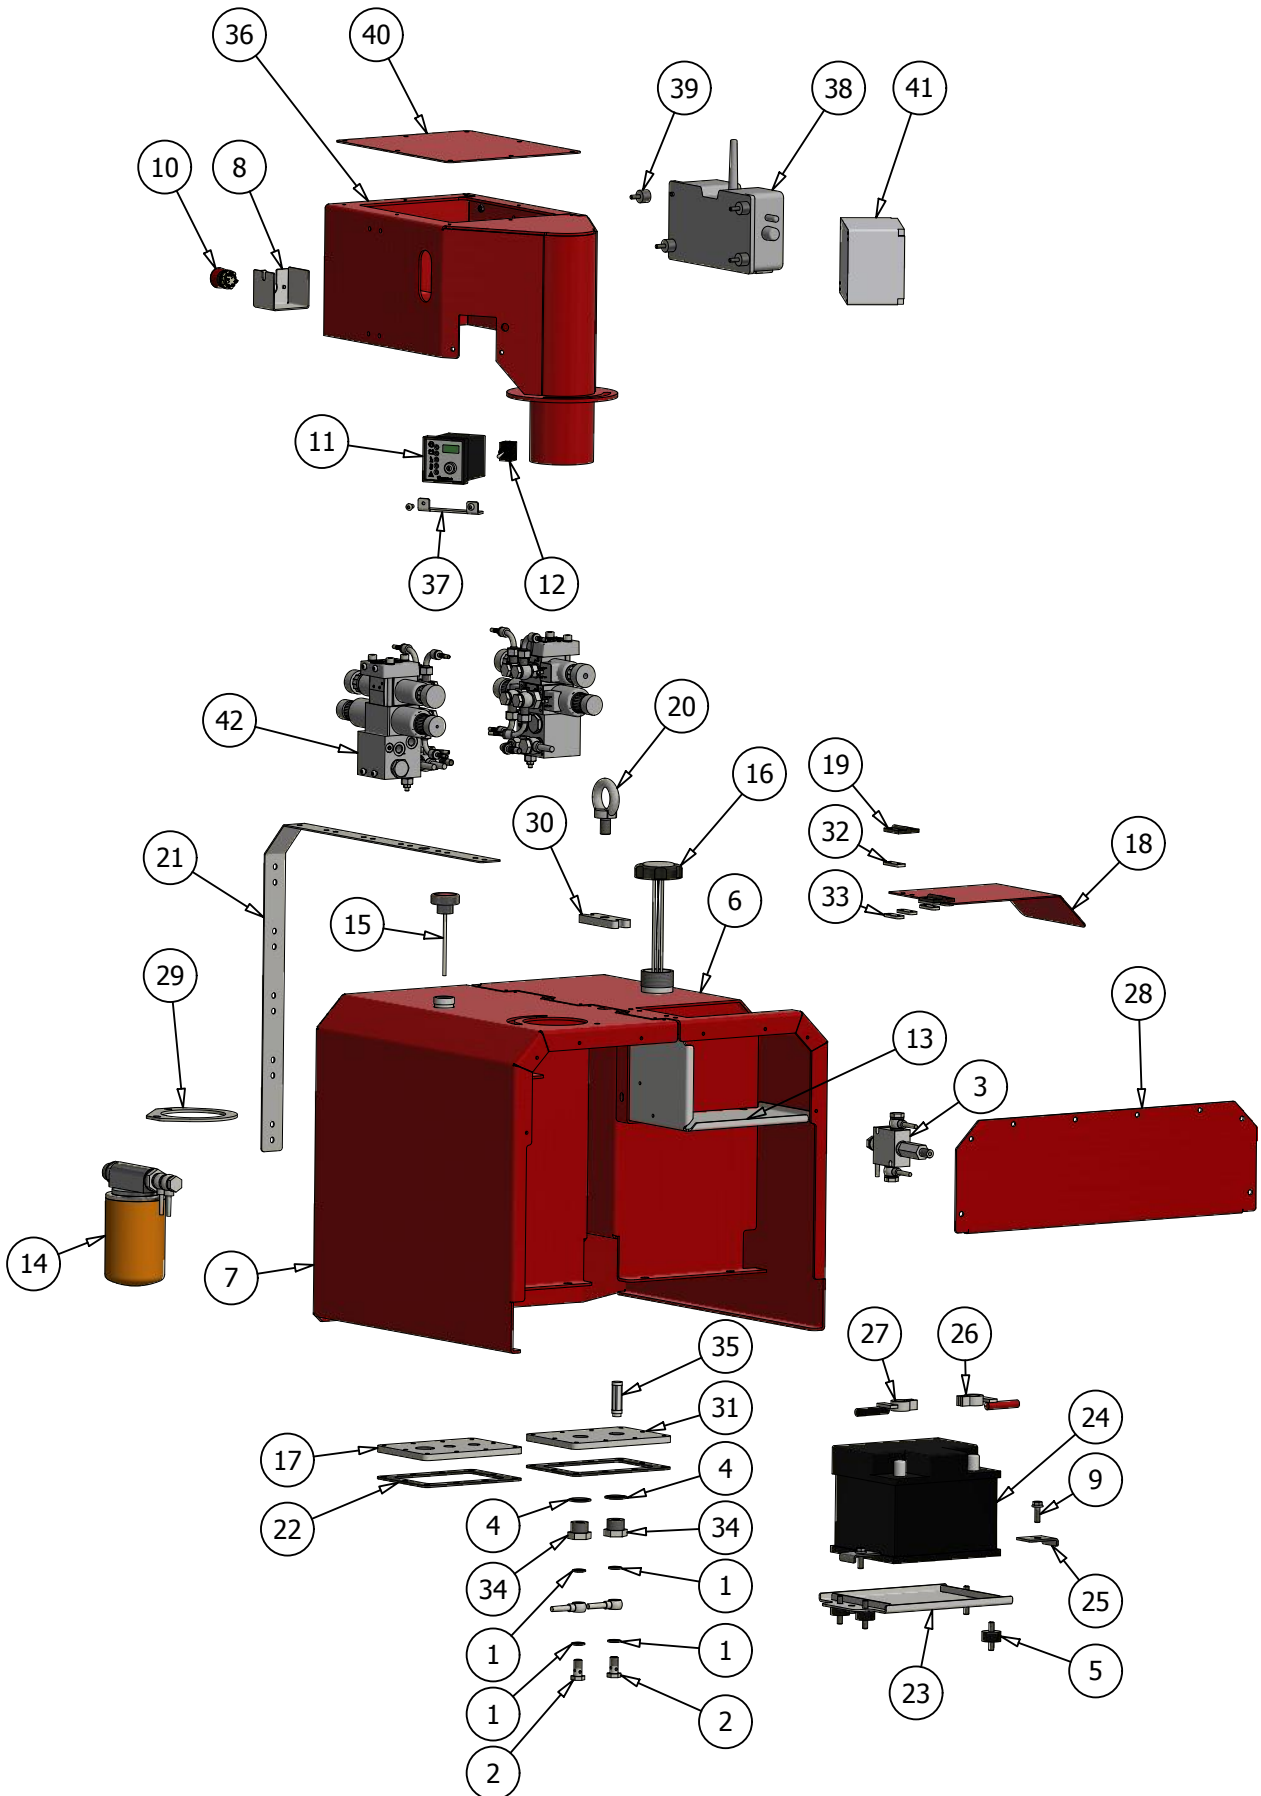

Pos.	Pcs.	Part/No	Description
1	26	20024066	Bonded Seal 1/4"
2	13	20024068	Banjo Bolt 1/4"
3	1	60000189	Housing f. Pressure Valve
4	4	20024043	Bonded Seal 3/4"
5	4	20030068	Vibration Absorber Ø30x15
6	1	55500630	Fuel tank D30 Track
7	1	55500632	Hydraulic Tank D30 Track
8	1	55500242	Box f. E-Stop
9	2	31508025	Bolt M8X25 w. Flange
10	1	20060080	E-Stop (Ce4P-10R-02)
11	1	20060032	Start Box f. D30
12	1	60000182	Switch
13	1	44277209	Tool Box
14	1	20032018	Hydraulic Filter
15	1	20024041	HY-Tank Cap w. Dipstick
16	1	20030094	Fuel Cap w. Indicator B28+D30 Threaded
17	1	55500667	Bottom plate for hydraulic tank
18	1	44277212	Lid f. Tool Box
19	2	20060091	Hinge f. Toolbox, Plastic
20	1	20030049	Lifting Bolt M16
21	1	44277213	Mounting Strip Tank
22	2	44278100	Gasket f. Basecover Fuel + Hydraulic
23	1	44123200	Battery Plate
24	1	20060053	Start Battery
25	2	44123300	Battery Clamp
26	1	20060038	Battery Connector +
27	1	20060037	Battery Connector -
28	1	44277208	Flange
29	1	44277220	Guide f. Controlpanel
30	1	44277217	Lifting Bracket
31	1	55500693	Base Cover f. Fuel Tank
32	2	55501196	Distance Plate f. Hinge
33	4	55501197	Clamping Plate f. Hinge
34	2	20024107	Adaptor 1/4-3/4"
35	1	20032023	Fuel Tank Filter
36	1	55501054	Control Panel D30 Track Remote
37	1	55501056	Start Box Bracket
38	1	20060131	Wireless Receiver Scanreco
39	4	20030088	Vibration Absorber Ø20x15 B
40	1	55501106	Cover f. Control Panel
41	1	60001082	Electronics Box
42	2	20052049	Control Valve D30 Track Remote