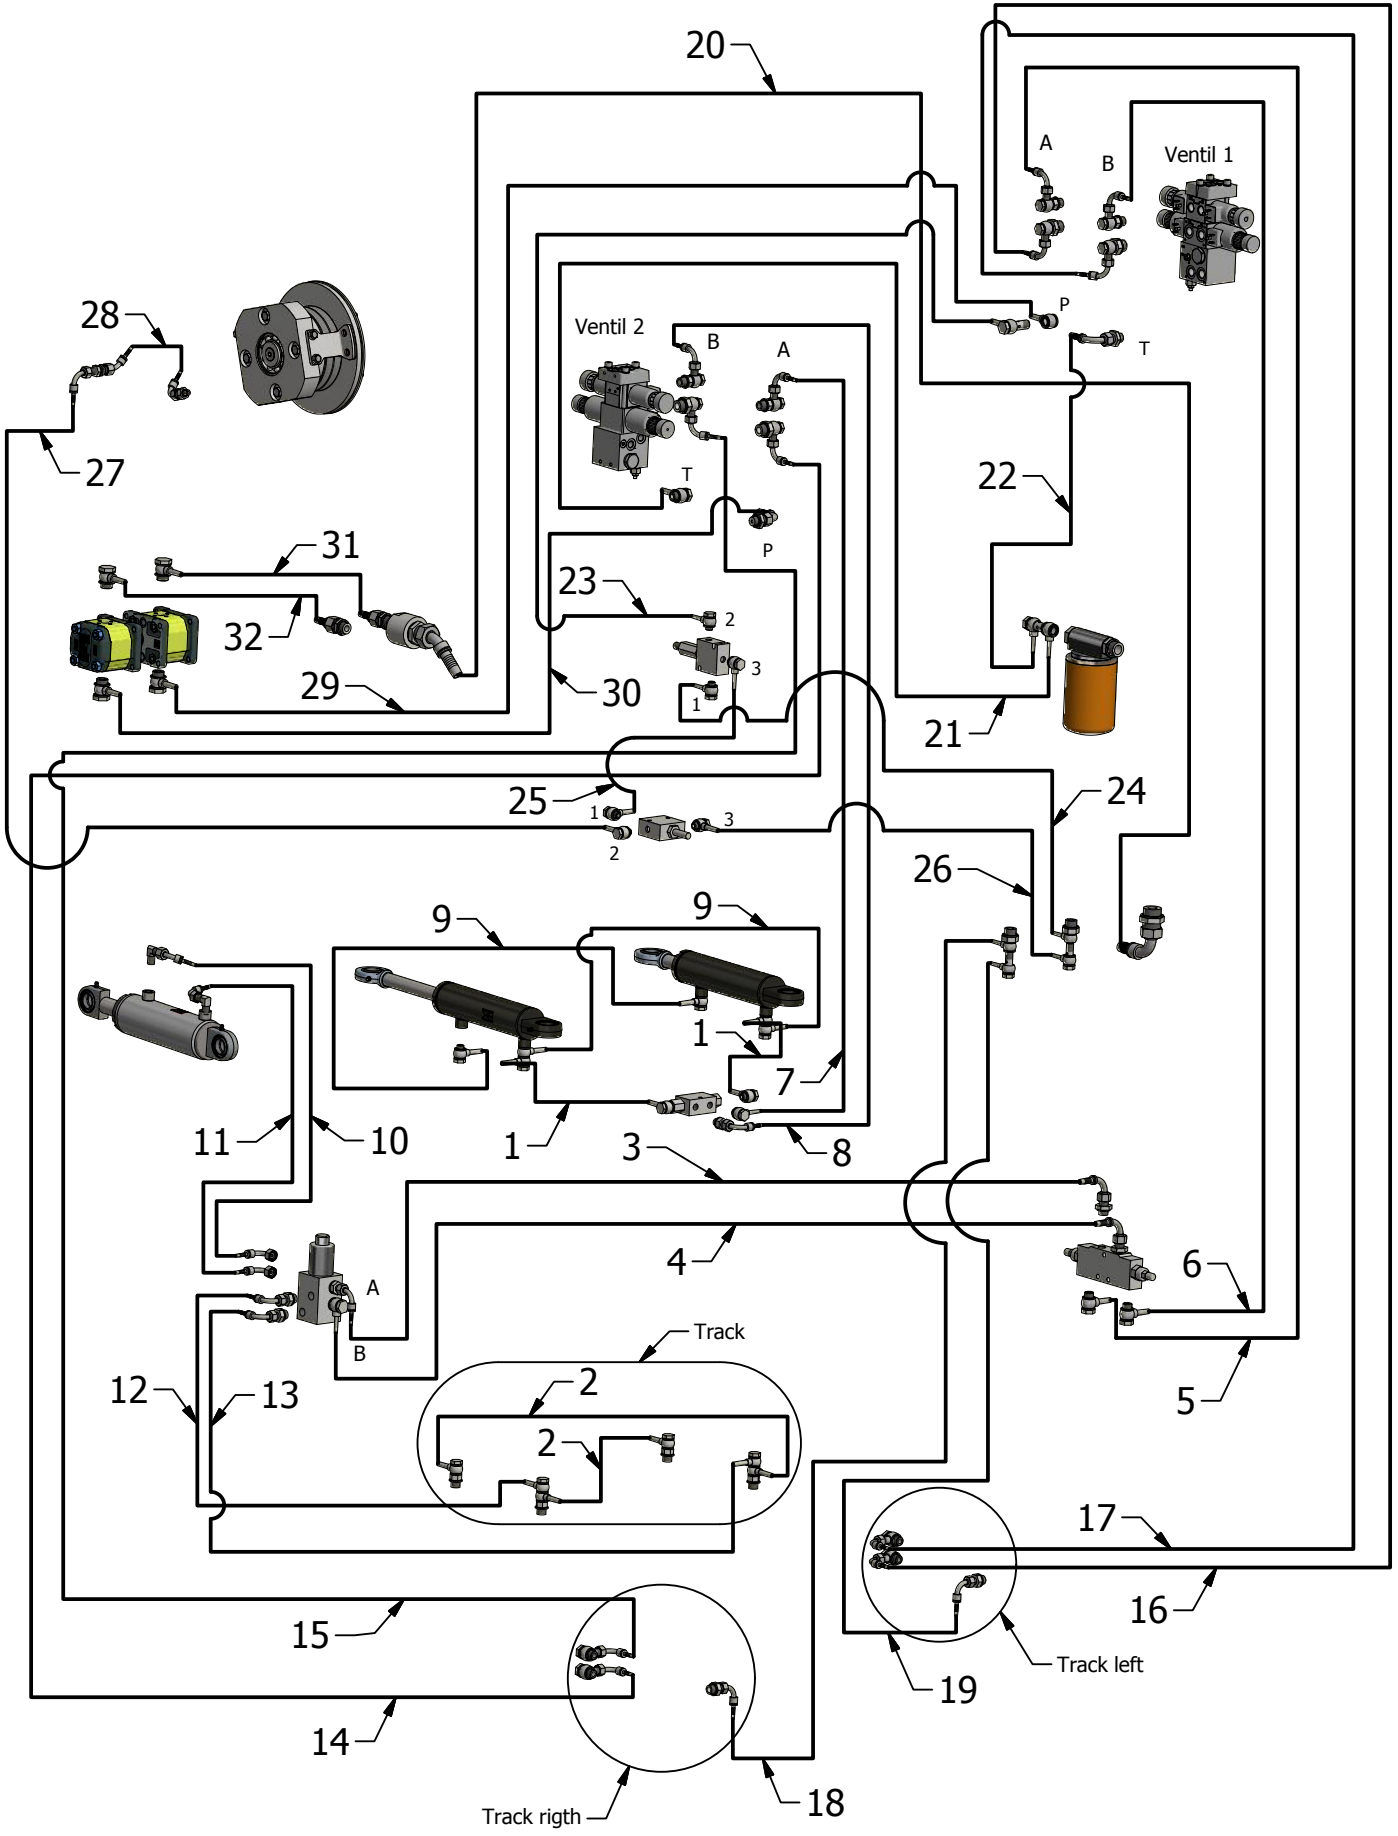

Pos.	Pcs.	Part/No	Description
1	2	20023101	Hydraulic Hose 1/4" x 475
2	2	20023521	Hydraulic Hose 1/4" x 875
3	1	20023511	Hydraulic Hose 1/4" x 160
4	1	20023512	Hydraulic Hose 1/4" x 140
5	1	20023513	Hydraulic Hose 1/4" x 1285
6	1	20023514	Hydraulic Hose 1/4" x 1300
7	2	20023515	Hydraulic Hose 1/4" x 1180
8	1	20023516	Hydraulic Hose 1/4" x 1540
9	1	20023525	Hydraulic Hose 1/4" x 340
10	1	20023517	Hydraulic Hose 1/4" x 1250
11	1	20023567	Hydraulic Hose 1/4" x 1250
12	1	20023530	Hydraulic Hose 1/4" x 775
13	1	20023531	Hydraulic Hose 1/4" x 600
14	1	20023568	Hydraulic Hose 1/4" x 1230
15	1	20023569	Hydraulic Hose 1/4" x 1200
16	1	20023570	Hydraulic Hose 1/4" x 1745
17	1	20023535	Hydraulic Hose 1/4" x 1745
18	1	20023536	Hydraulic Hose 1/4" x 1795
19	1	20023537	Hydraulic Hose 1/4" x 460
20	1	20023538	Hydraulic Hose 1/4" x 600
21	2	20023539	Hydraulic Hose 1" x 1500
22	1	20023571	Hydraulic Hose 3/8" x 800
23	1	20023540	Hydraulic Hose 1/4" x 950
24	1	20023541	Hydraulic Hose 1/4" x 750
25	1	20023542	Hydraulic Hose 1/4" x 600
26	1	20023543	Hydraulic Hose 1/4"x 400
27	1	20023544	Hydraulic Hose 1/4" x 1075
28	1	20023121	Hydraulic Hose 1/4" x 280
29	1	20023546	Hydraulic Hose 3/8" x 2720
30	1	20023547	Hydraulic Hose 3/8" x 3220
31	1	20023548	Hydraulic Hose 1/2" x 510
32	1	20023549	Hydraulic Hose 1/2" x 630