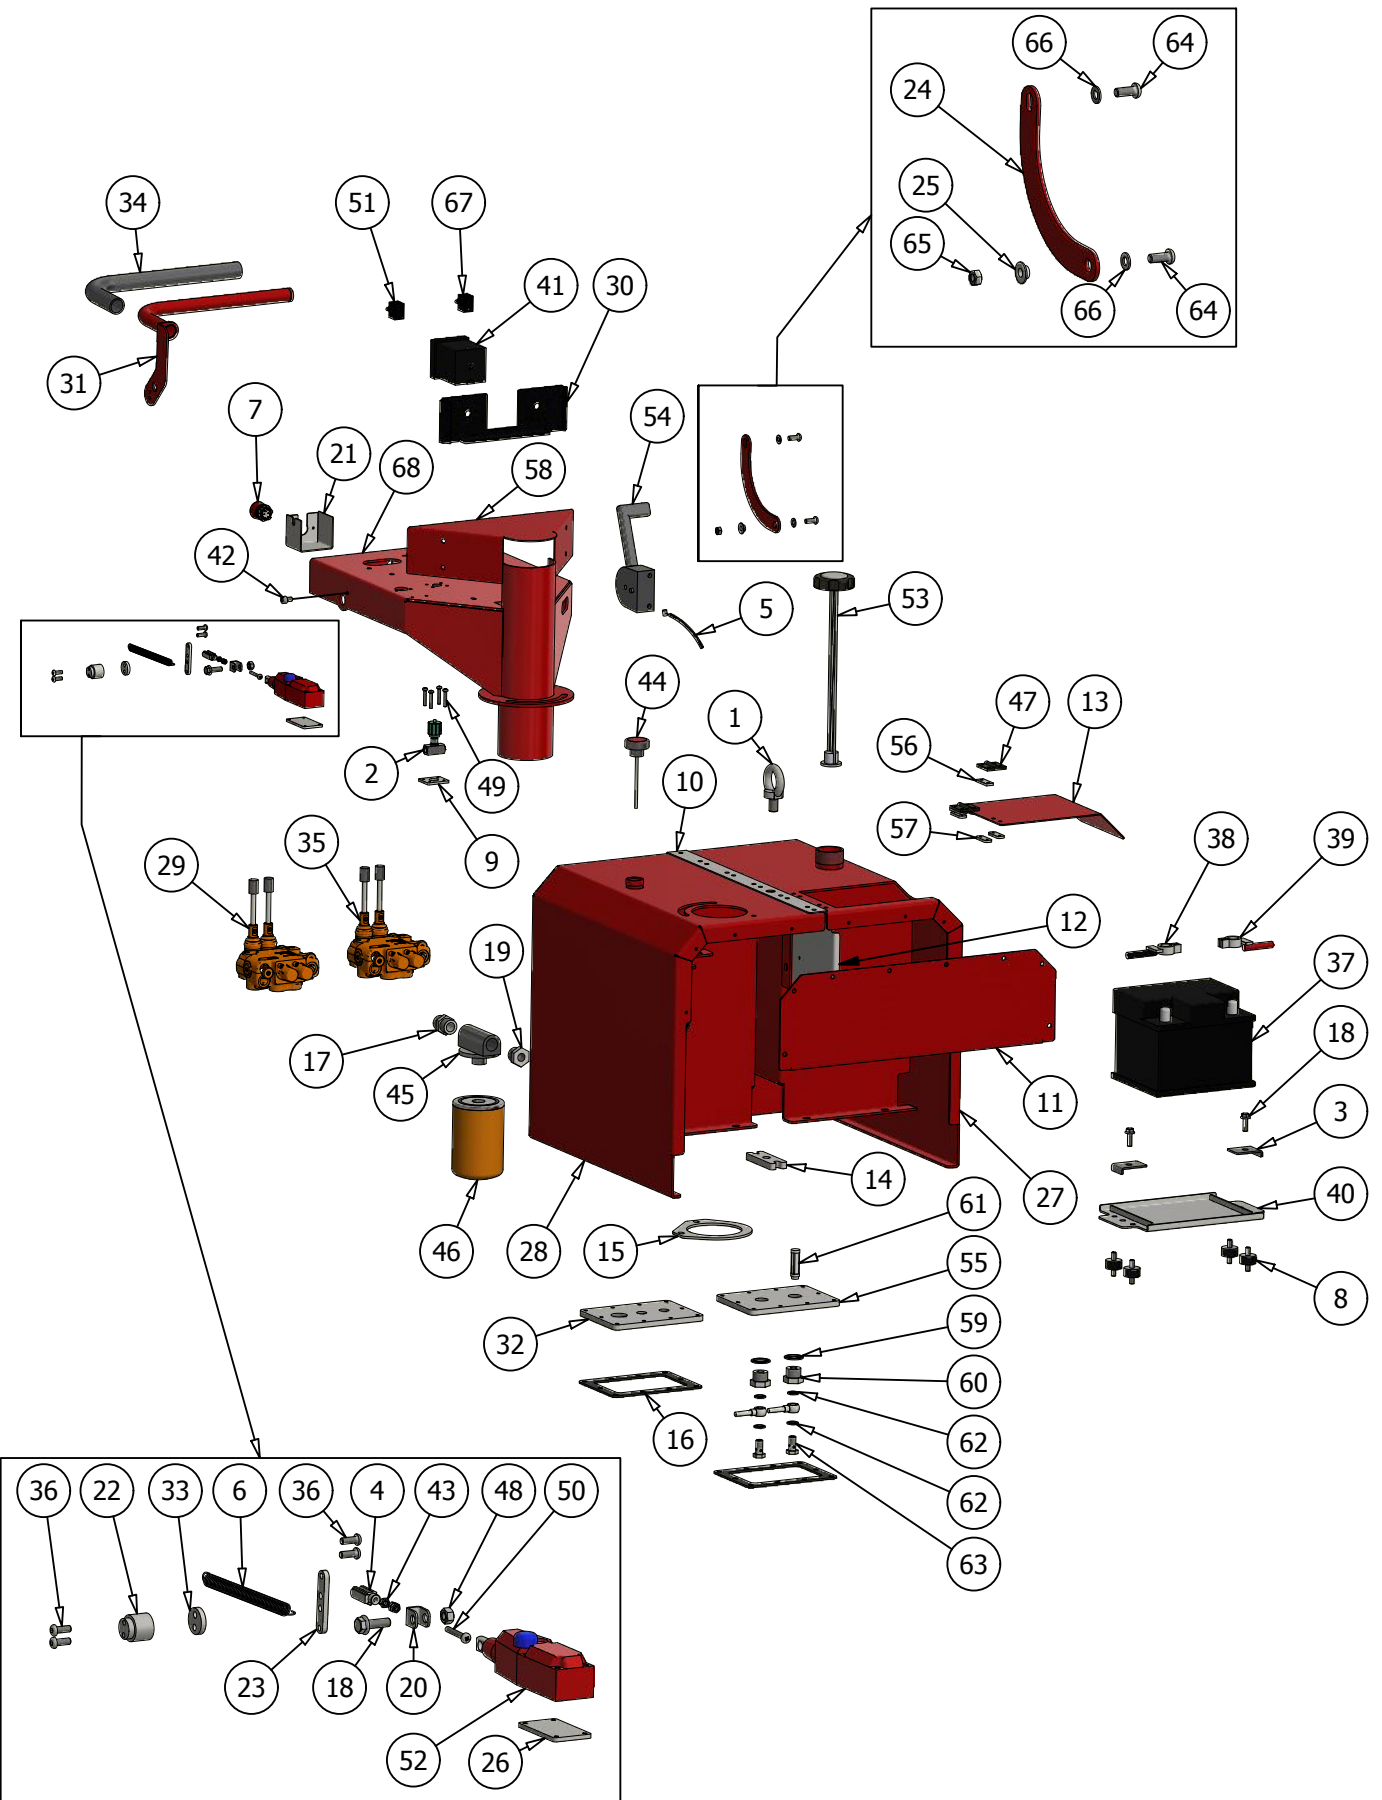

Pos.	Pcs.	Part/No	Description
1	1	20030049	Lifting Bolt M16
2	1	20025001	Flow Valve, 1/4"
3	2	44123300	Battery Clamp
4	2	20030085	Fork End - 5mm
5	1	20060056	Cable f. Throttle
6	1	20070018	Spring f. Safety Bar
7	1	20060080	E-Stop (Ce4P-10R-02)
8	4	20030068	Vibration Absorber Ø30x15
9	1	44275708	Mounting Plate Flow Valve
10	1	44277213	Mounting Strip Tank
11	1	44277208	Flange
12	1	44277209	Tool Box
13	1	44277212	Lid f. Tool Box
14	1	44277217	Lifting Bracket
15	1	44277220	Guide f. Controlpanel
16	2	44278100	Gasket f. Basecover Fuel + Hydraulic
17	1	20024083	Adaptor 3/4-3/4 Npt
18	3	31508025	Bolt M8X25 w. Flange
19	1	20024081	Adaptor 3/4-3/8
20	1	55500241	Bracket f. Start Swich
21	1	55500242	Box f. E-Stop
22	1	55500246	Bushing f. Safety Bar
23	1	55500249	Arm f. Swich
24	1	55500407	Support f. Safety Bar
25	1	55500408	Guide f. Safety Bar
26	1	55500409	Clamping Plate f. Start/Stop Switch
27	1	55500630	Fuel tank D30 Track
28	1	55500632	Hydraulic Tank D30 Track
29	1	20052039	Control valve Right
30	1	55500645	Cover f. Start Box
31	1	55500647	Safety bar
32	1	55500667	Bottom plate for hydraulic tank
33	1	55501021	Distance Ring
34	1	55500343	Safety Bar Padding
35	1	60000169	Control Valve Left
36	4	31006016	Buttonhead M6x16
37	1	20060053	Start Battery
38	1	20060037	Battery Connector -
39	1	20060038	Battery Connector +
40	1	44123200	Battery Plate
41	1	20060032	Start Box f. D30
42	1	33008012	Bolt Insex M8x12
43	3	38000105	Nut M5
44	1	20024041	HY-Tank Cap w. Dipstick
45	1	20032027	Hydraulic Filter Unit