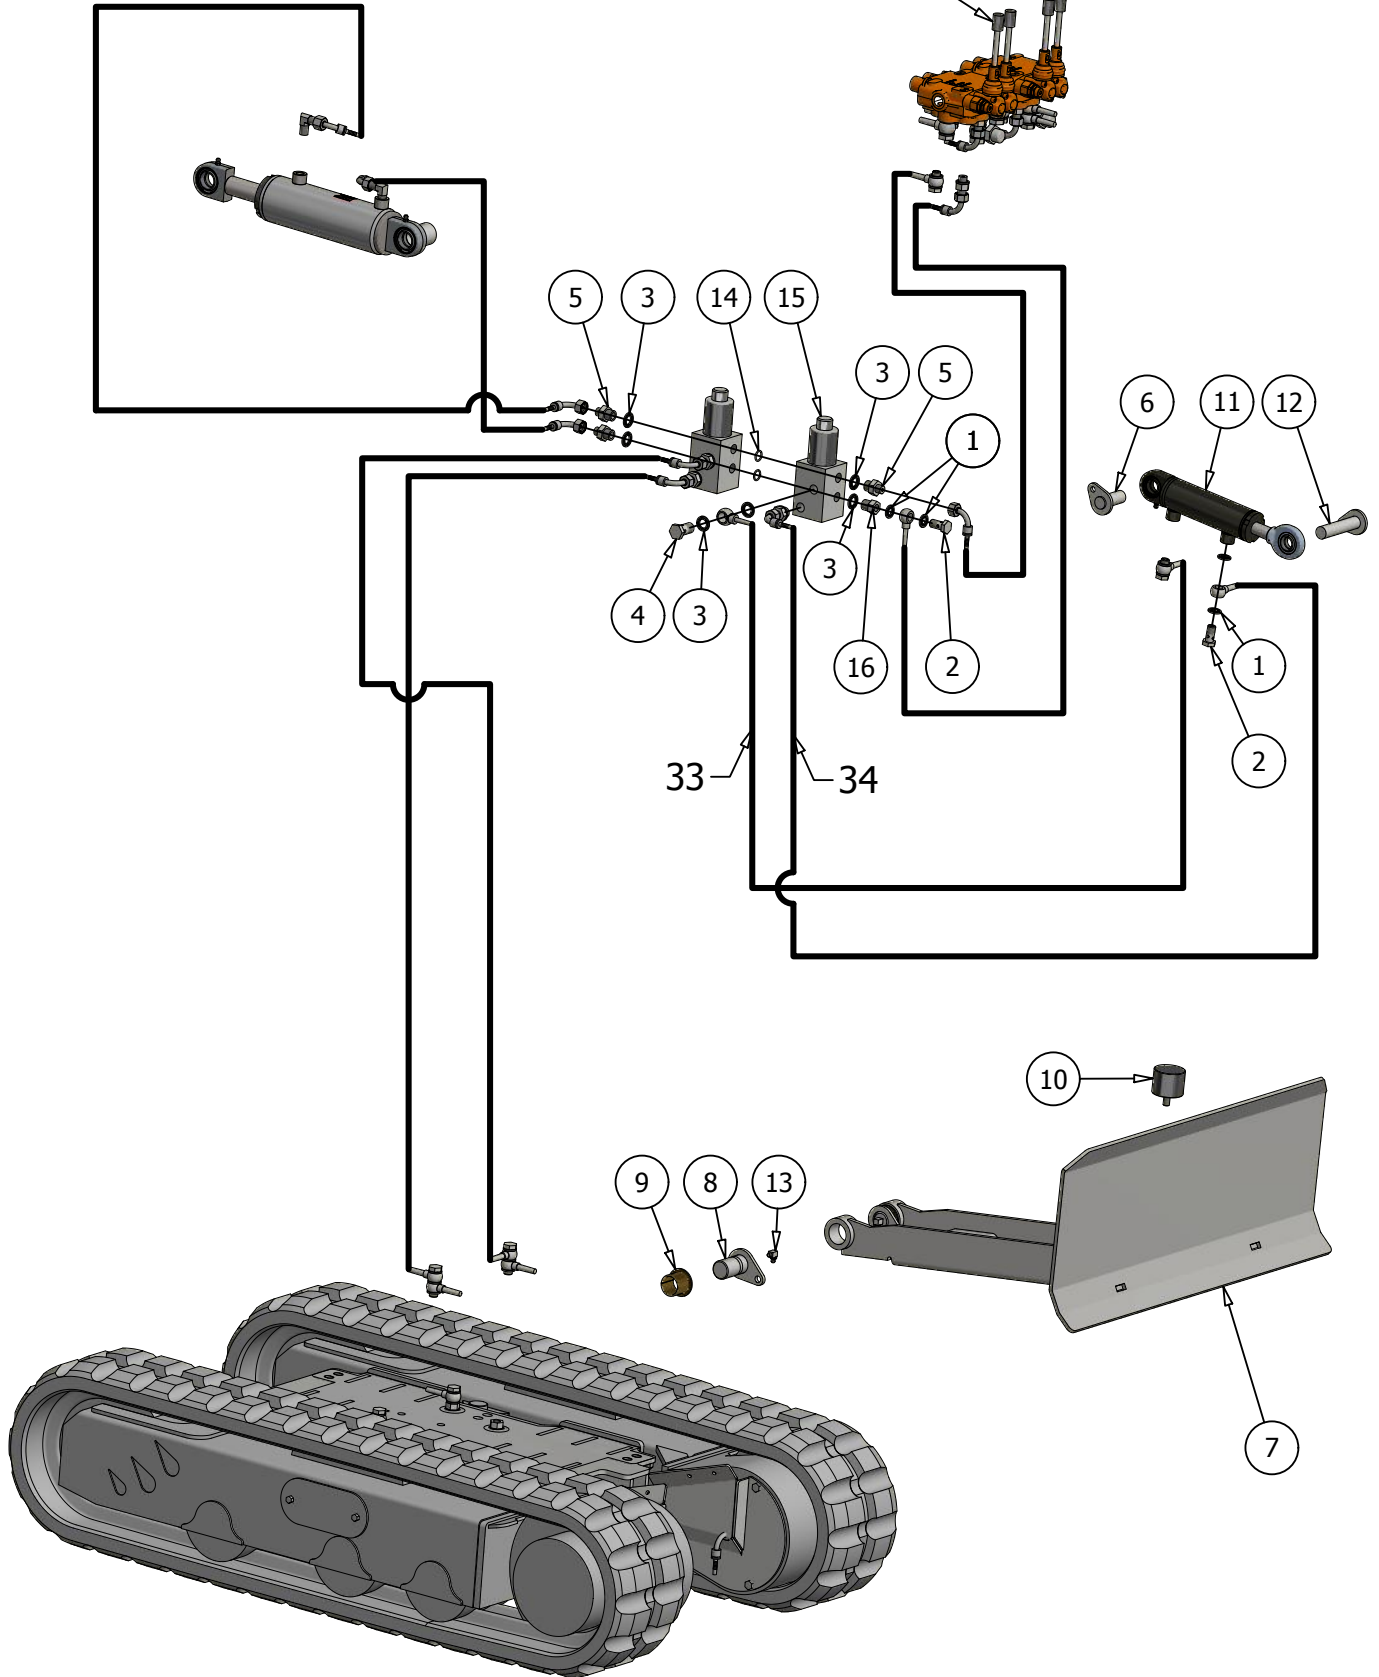

Lift/Dozer

Pos.	Pcs.	Part/No	Description
1	31	20024066	Bonded Seal 1/4"
2	8	20024068	Banjo Bolt 1/4"
3	29	20024080	Bonded Seal 3/8"
4	7	20024003	Banjo Bolt 3/8"
5	8	20024073	Adaptor 3/8-1/4
6	1	55500803	Cyl. Bolt $\varnothing$20x48
7	1	55500926	Dozer Blade
8	2	55500966	Bolt f. Dozer Blade $\varnothing$30x54
9	2	20040019	Bronze Bushing $\varnothing$30 w. Flange
10	1	60000952	Vibration Absorber
11	1	20026028	HY-Cylinder 90-20-40-$\varnothing$20
12	1	55502465	Cyl. Bolt $\varnothing$20x92
13	2	60000251	Grease Nipple M6, Angled 90
14	1	60000174	Valve Assembly Kit
15	2	60000170	6/2 Valve 3/8"
16	1	60000217	Adaptor 3/8" - 1/4"