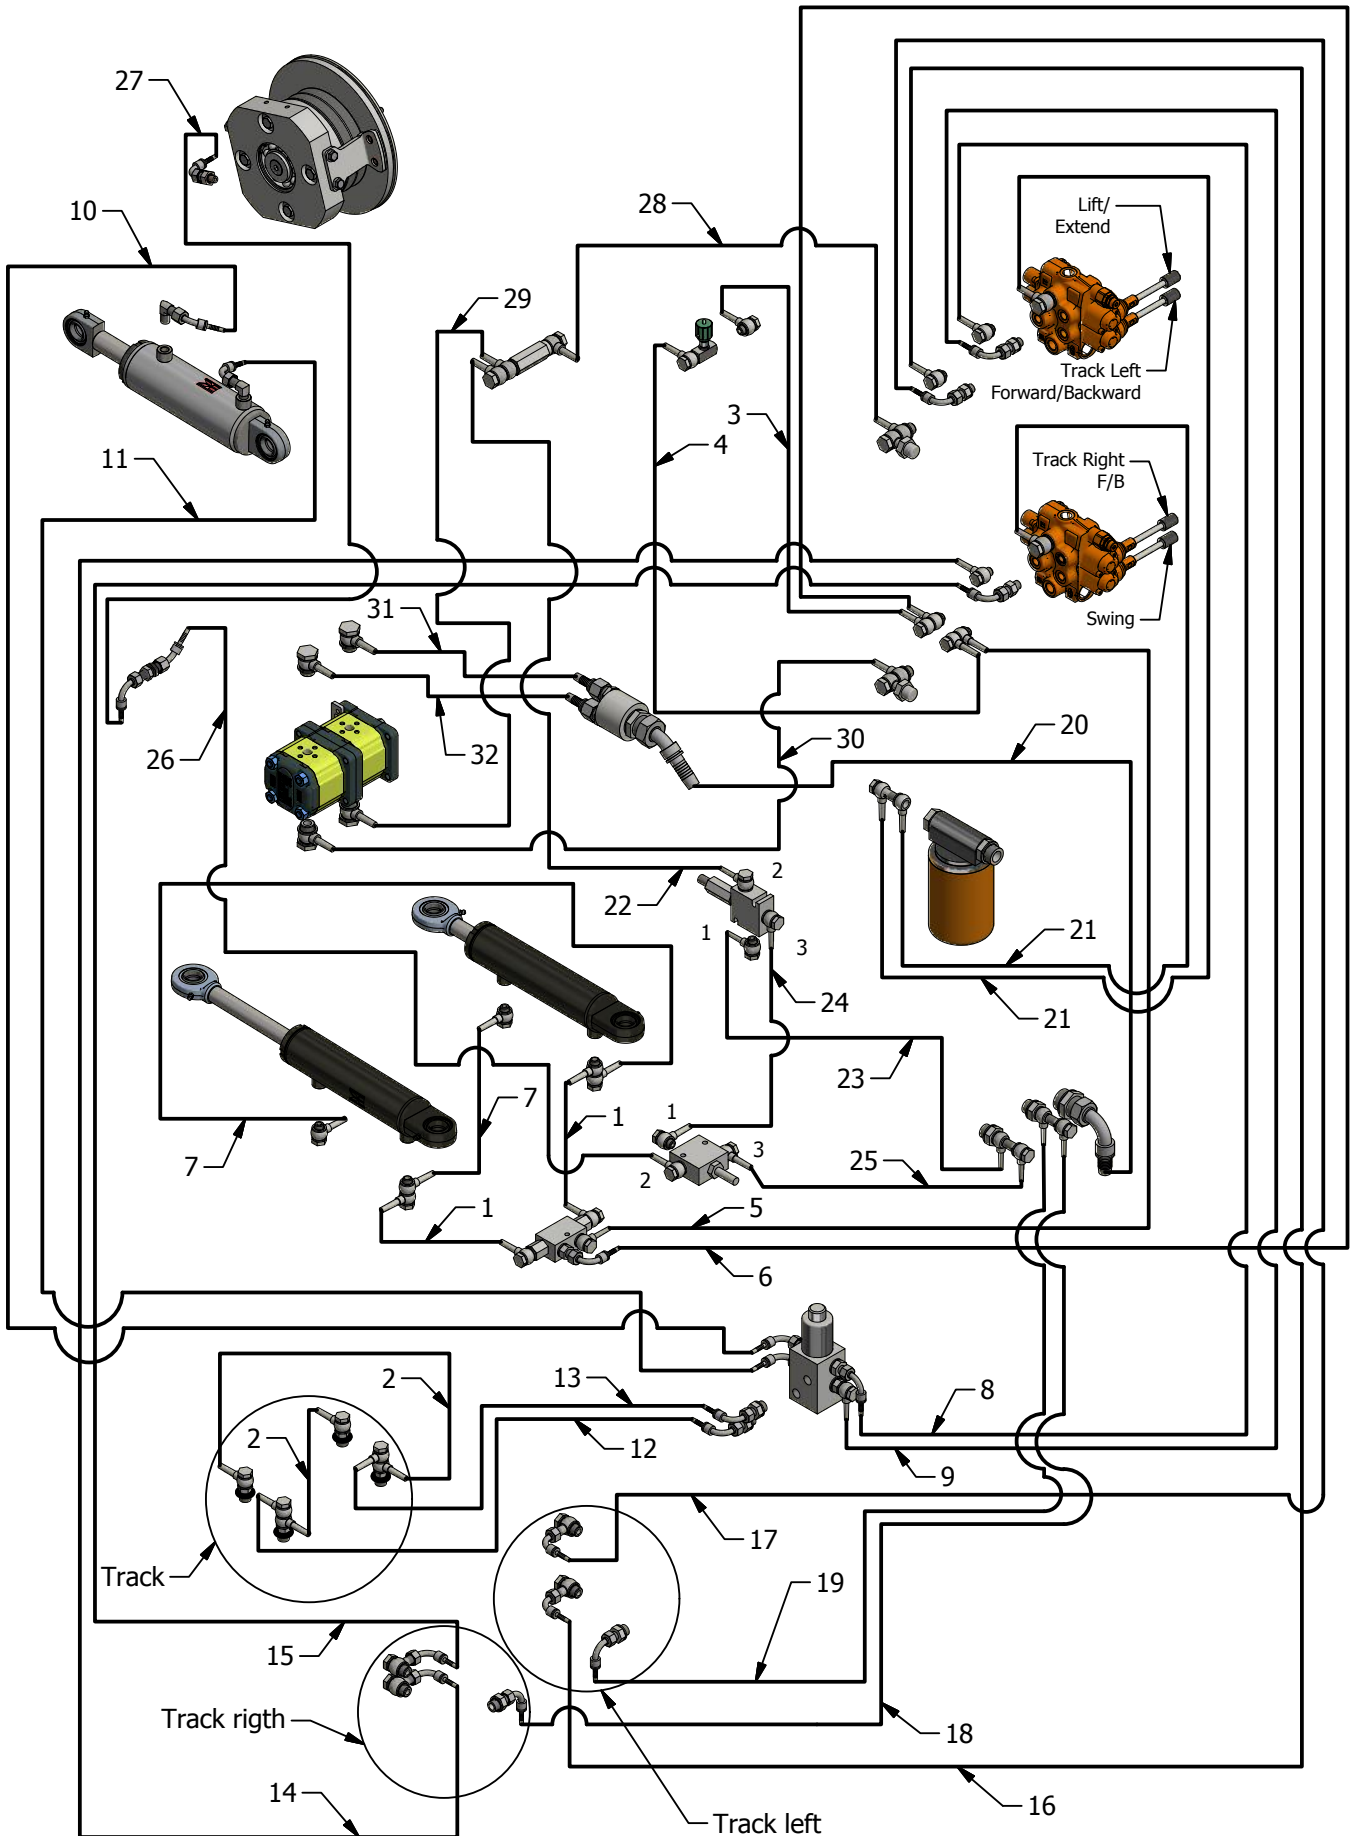

Pos.	Pcs.	Part/No	Description
1	2	20023101	Hydraulic Hose 1/4" x 475
2	2	20023521	Hydraulic Hose 1/4" x 875
3	1	20023522	Hydraulic Hose 1/4" x 700
4	1	20023123	Hydraulic Hose 1/4" x 300
5	1	20023523	Hydraulic Hose 1/4" x 1115
6	1	20023524	Hydraulic Hose 1/4" x 1515
7	2	20023525	Hydraulic Hose 1/4" x 340
8	1	20023526	Hydraulic Hose 1/4" x 1350
9	1	20023527	Hydraulic Hose 1/4" x 1400
10	1	20023528	Hydraulic Hose 1/4" x 1465
11	1	20023529	Hydraulic Hose 1/4" x 1475
12	1	20023530	Hydraulic Hose 1/4" x 775
13	1	20023531	Hydraulic Hose 1/4" x 600
14	1	20023532	Hydraulic Hose 1/4" x 1300
15	1	20023533	Hydraulic Hose 1/4" x 1350
16	1	20023534	Hydraulic Hose 1/4" x 1745
17	1	20023535	Hydraulic Hose 1/4" x 1795
18	1	20023536	Hydraulic Hose 1/4" x 460
19	1	20023537	Hydraulic Hose 1/4" x 600
20	1	20023538	Hydraulic Hose 1" x 1500
21	2	20023539	Hydraulic Hose 3/8" x 800
22	1	20023540	Hydraulic Hose 1/4" x 950
23	1	20023541	Hydraulic Hose 1/4" x 750
24	1	20023542	Hydraulic Hose 1/4" x 600
25	1	20023543	Hydraulic Hose 1/4"x 400
26	1	20023544	Hydraulic Hose 1/4" x 1075
27	1	20023121	Hydraulic Hose 1/4" x 280
28	1	20023545	Hydraulic Hose 3/8" x 200
29	1	20023546	Hydraulic Hose 3/8" x 2720
30	1	20023547	Hydraulic Hose 3/8" x 3220
31	1	20023548	Hydraulic Hose 1/2" x 510
32	1	20023549	Hydraulic Hose 1/2" x 630