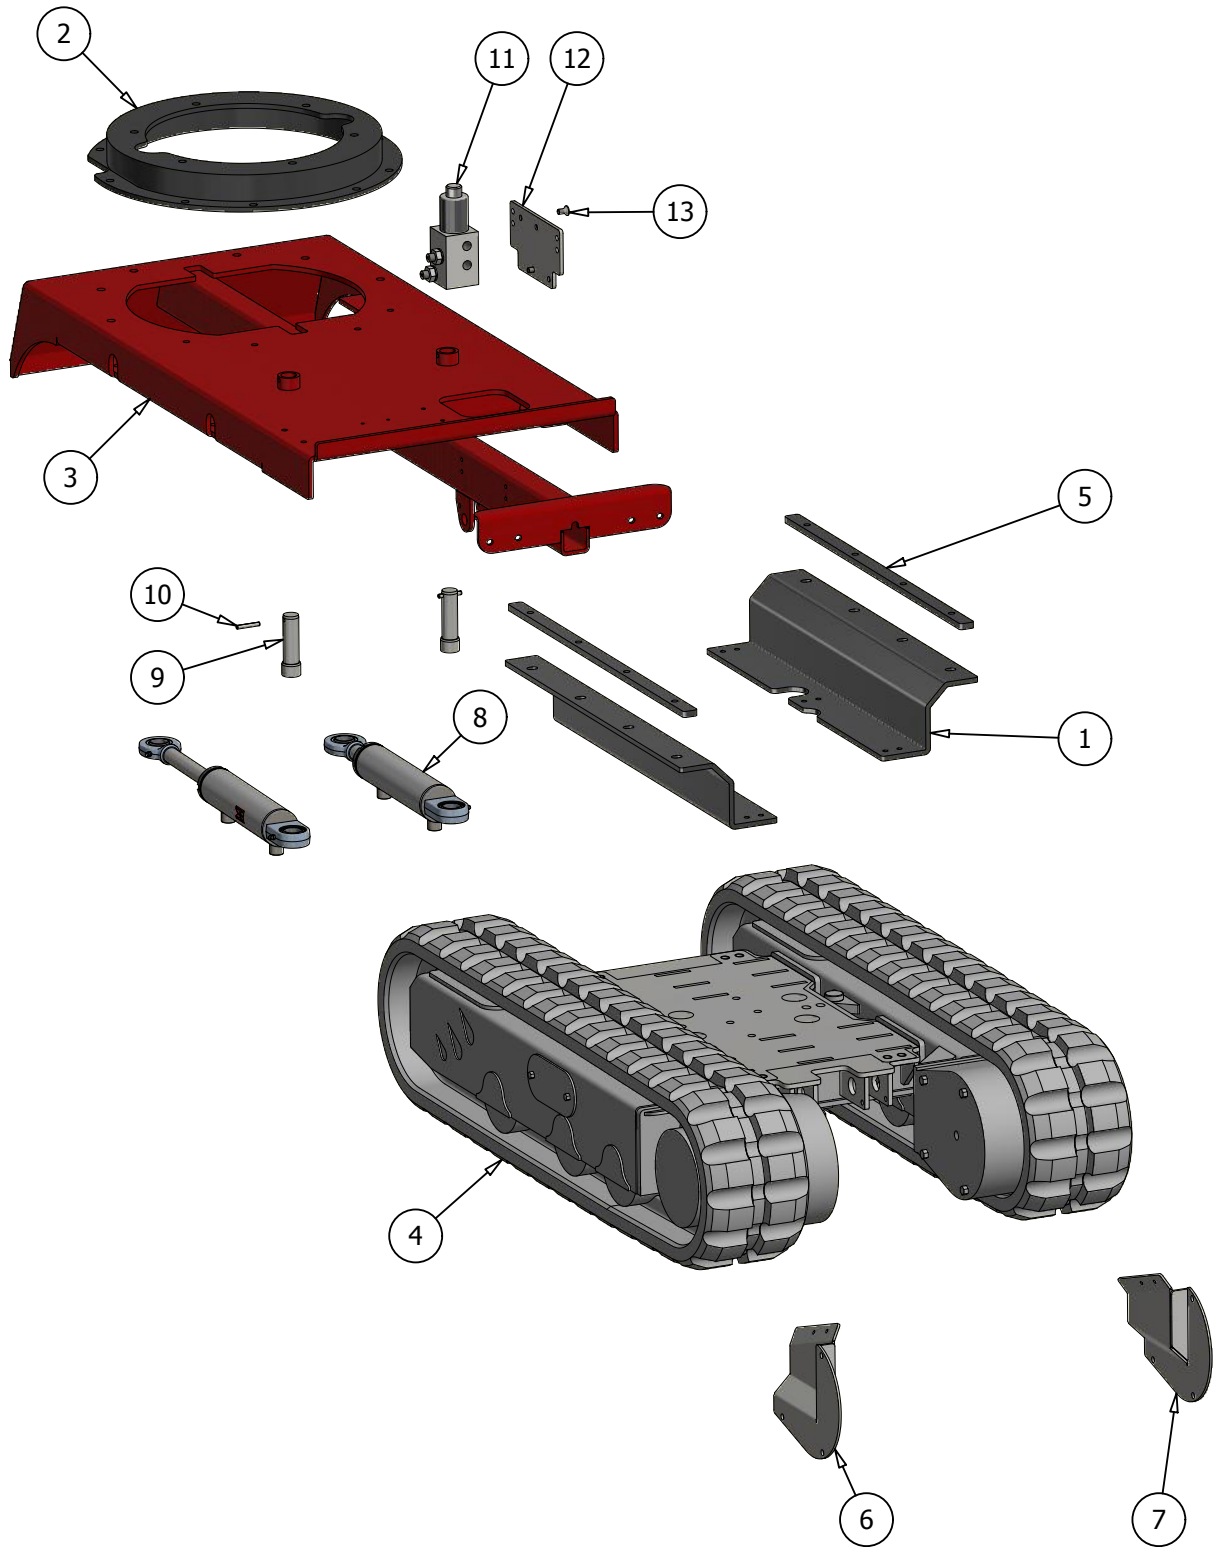

Pos.	Pcs.	Part/No	Description
1	2	55500609	Side Plate D30 Track
2	1	20070001	Turntable B28/D30
3	1	55500631	Bottom Frame
4	1	60000171	Track Unit D30
5	2	55500654	Mounting Strip f. Side Plate Track
6	1	55501002	Cover f. Tracks Left
7	1	55501003	Cover f. Tracks Right
8	2	20026026	HY-Cylinder 150-25-50-Ø25
9	2	44277109	Cyl. Bolt Ø30x100
10	2	20030070	Pin Ø6x40
11	1	60000170	6/2 Valve 3/8"
12	1	55500933	Bracket f. HY-Cylinder
13	2	34008016	CS Bolt M8x16