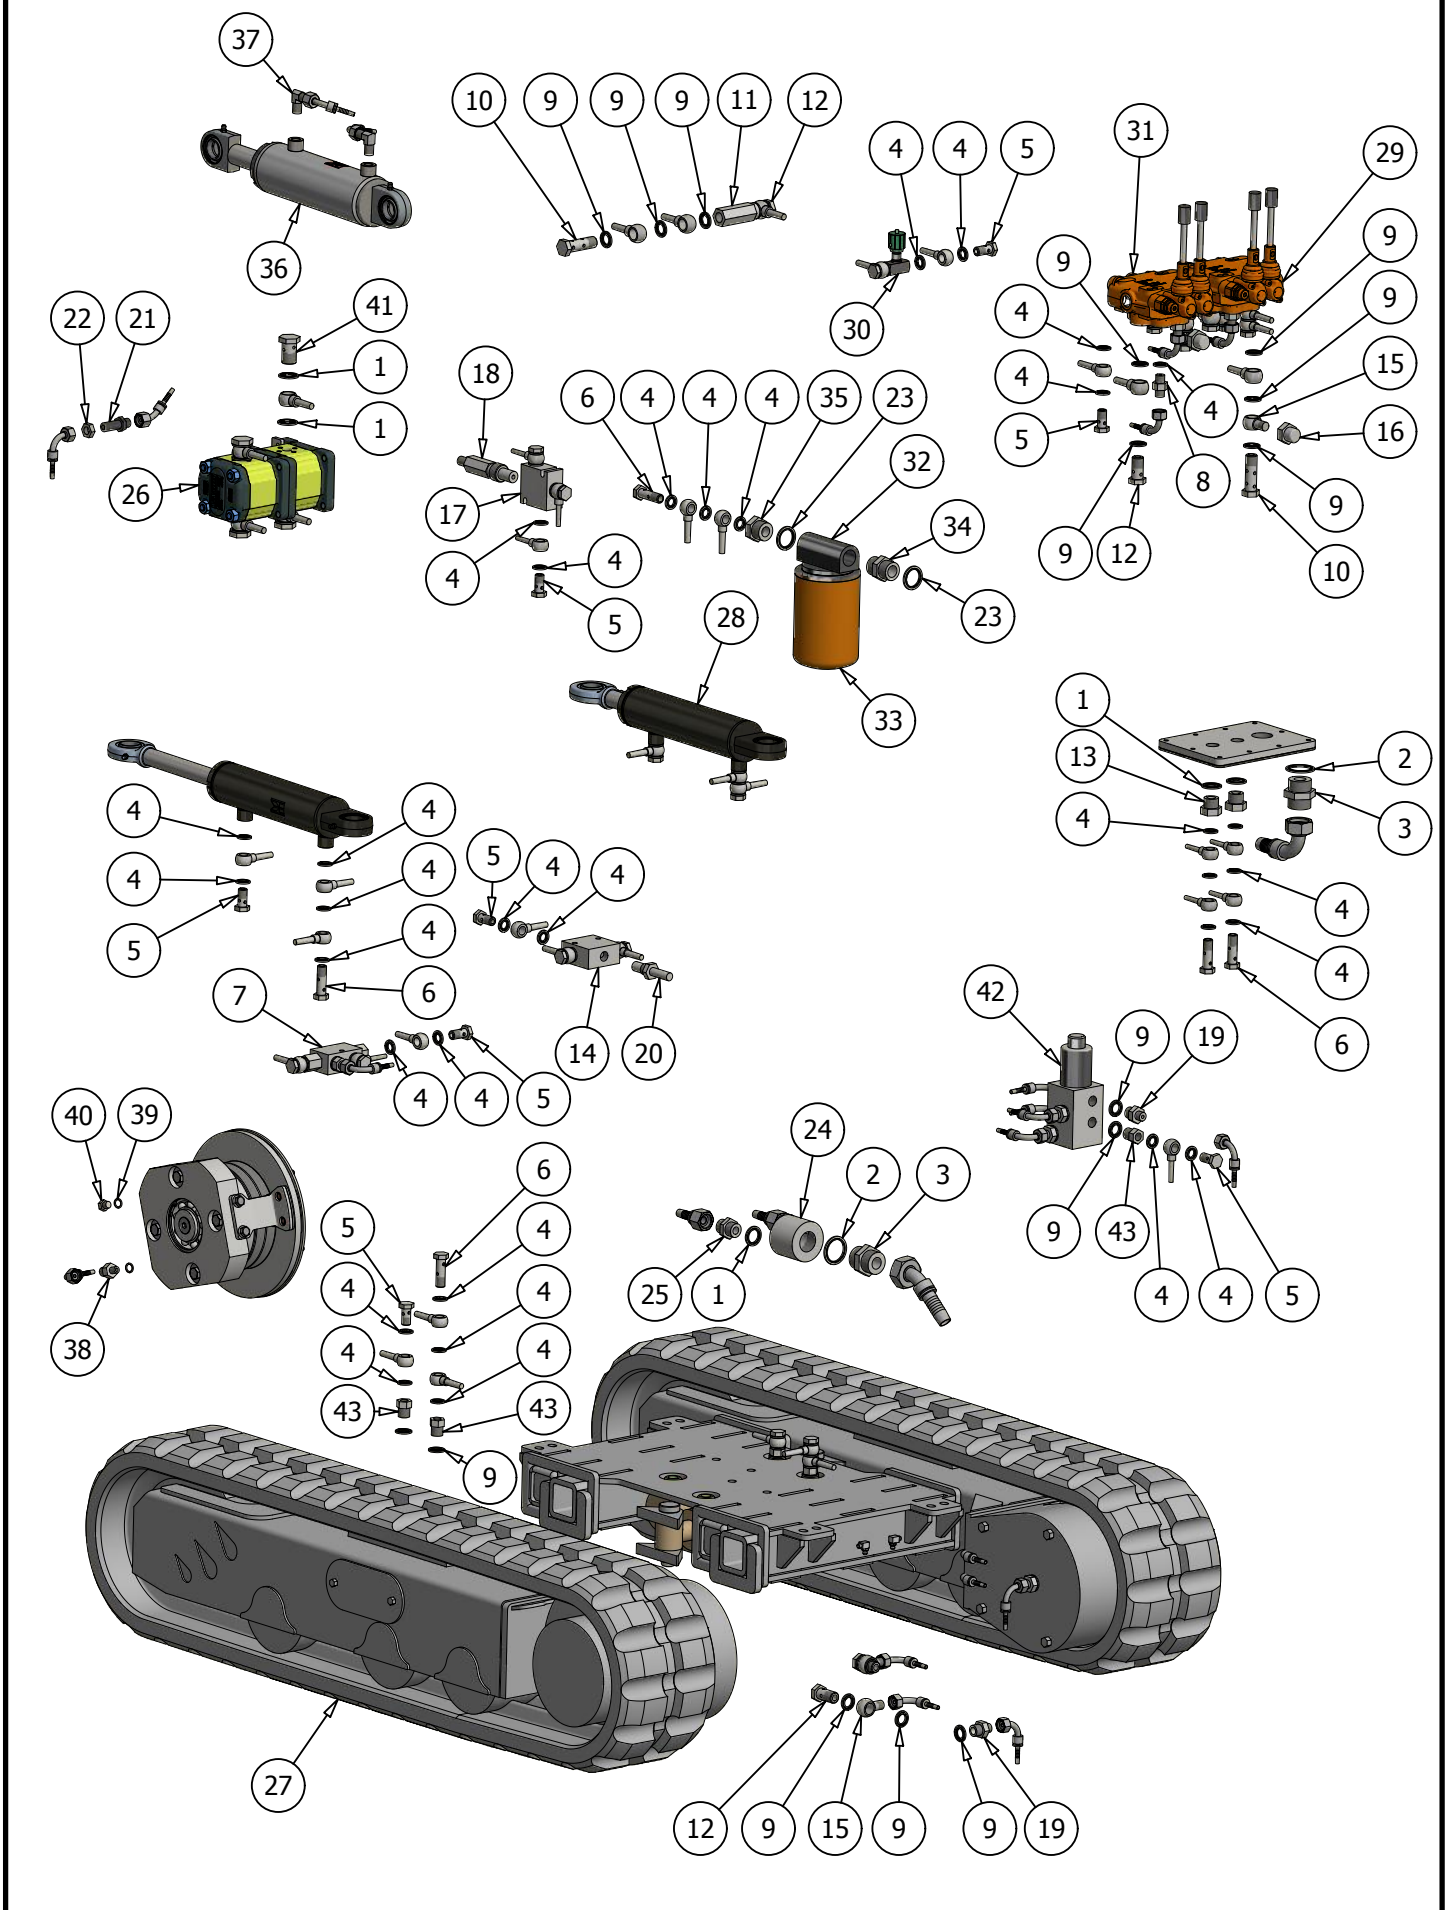

Type	Page	Intern no.
D30 Track Hydraulic	F	55502488