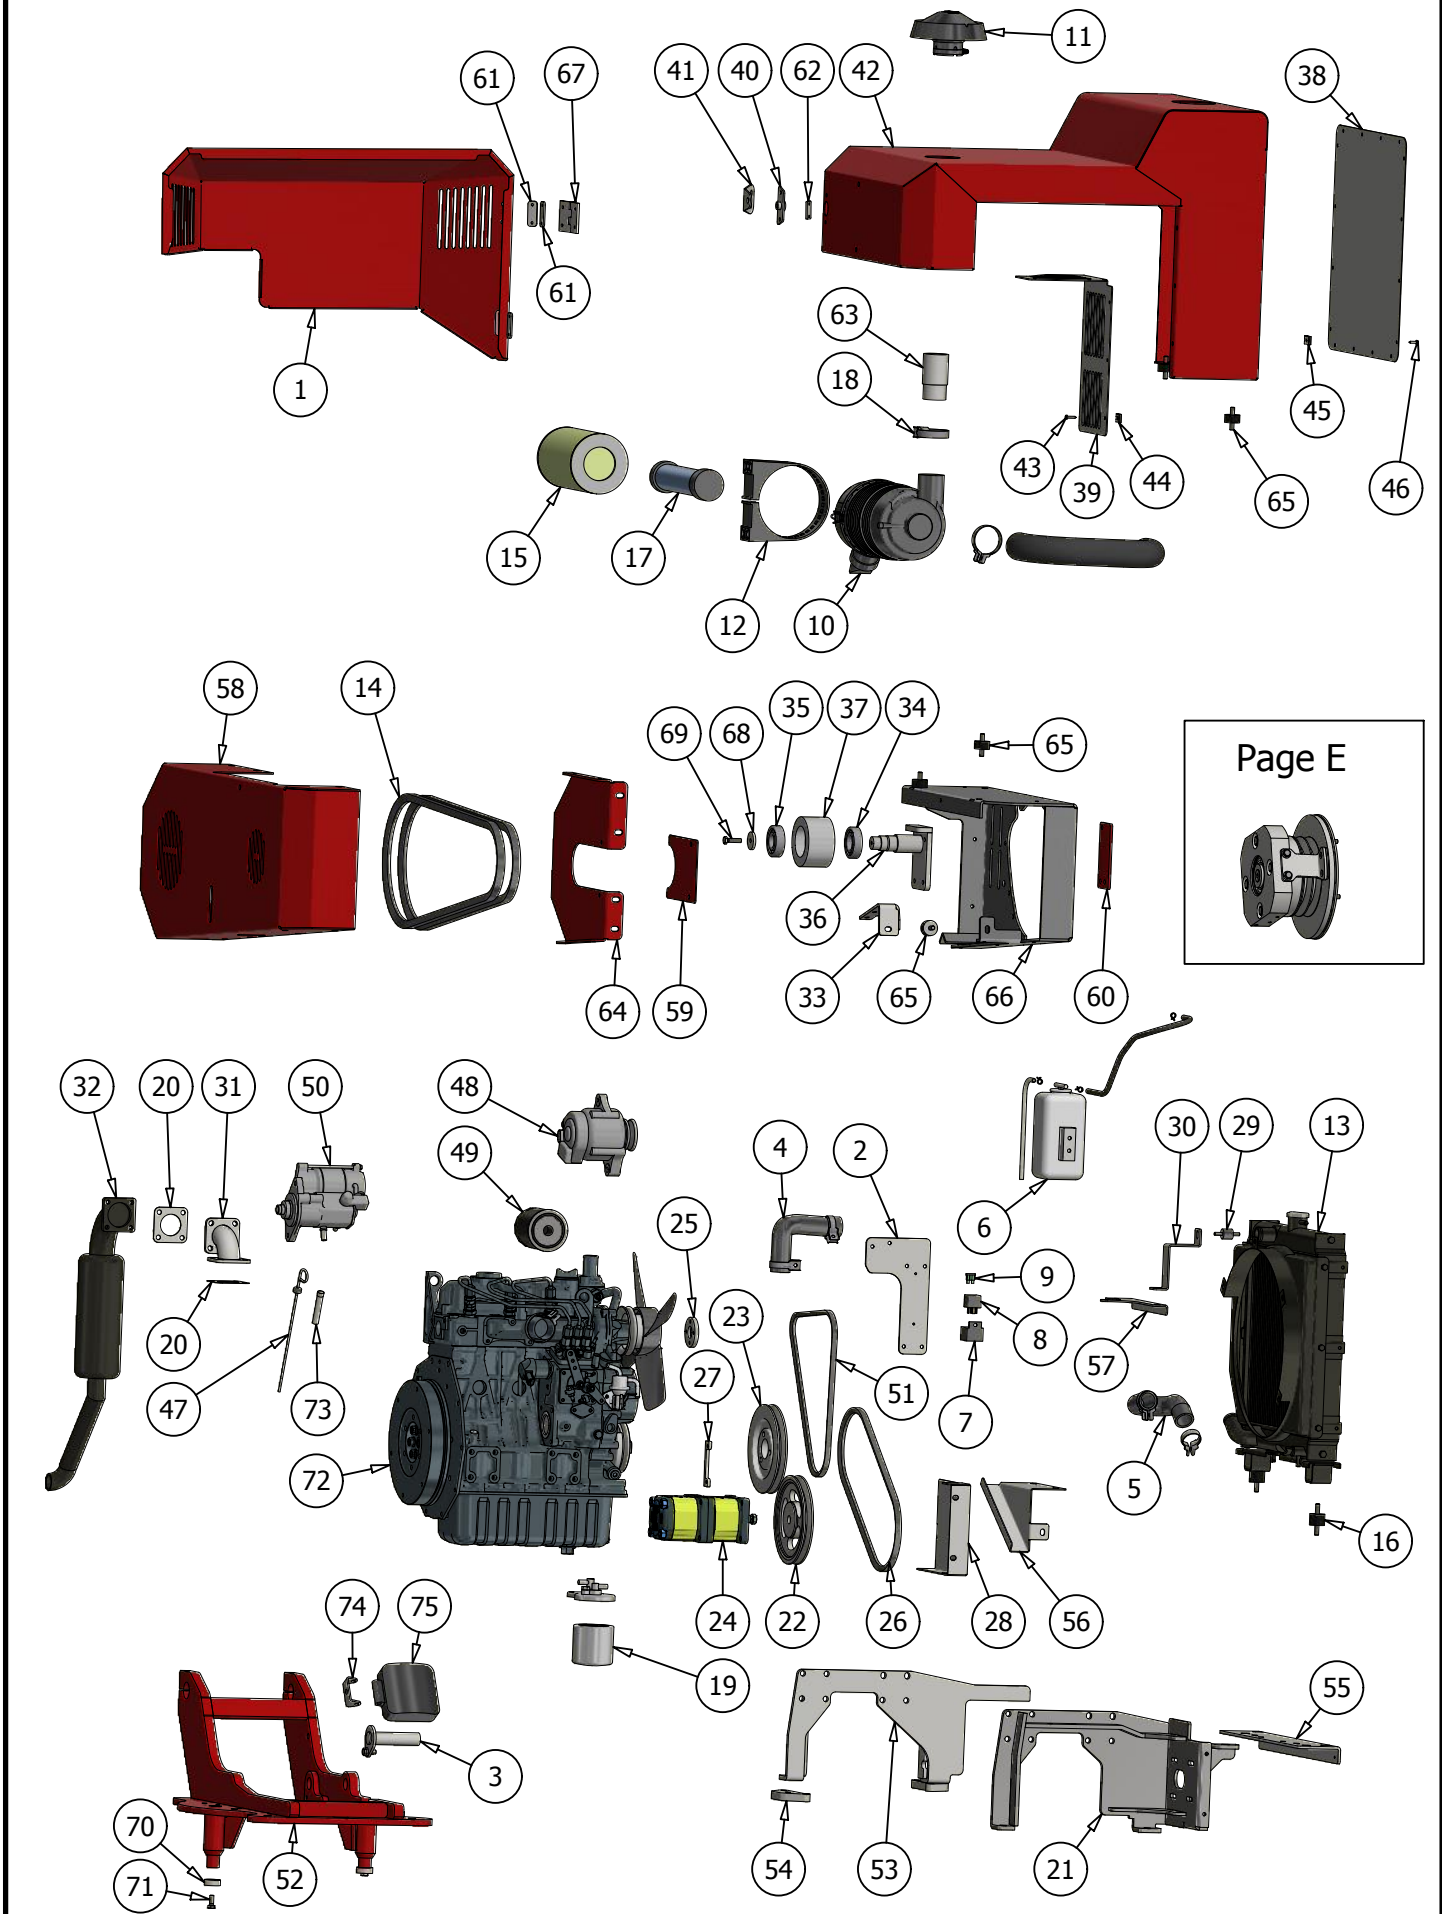

FSI D30 Track Spare Parts List

For Product number:

| A151000 |

Version 1.4, 05-2019, English

Type	Page	Intern no.
D30 Track Engine	A	55501181

Pos.	Pcs.	Part/No	Description
1	1	44277600	Cover Engine Front D30-470
2	1	44276800	Bracket f. Coolant Reservoir
3	1	44115801	Cyl. Bolt Ø25x98
4	1	20052010	Radiator Hose Top f. D30
5	1	20052011	Radiator Hose Bottom f. D30
6	1	20052018	Coolant Reservoir
7	1	20060035	Socket f. Relay
8	1	20060034	Relay with Fuse
9	1	20060078	Fuse, 30Amp
10	1	20032020	Air Filter Unit D30
11	1	20032010	Raincover Ø51mm D30
12	1	20051003	Bracket f. Airfilter D30
13	1	20052004	Radiator f. D30
14	2	20050101	V-Belt SPB 1600R/P
15	1	20032004	Airfilter Outer
16	2	20030044	Vibration Absorber Ø30x22 2xM8
17	1	20032005	Airfilter Inner
18	1	20070044	Snap Ring Ext. Ø20
19	1	20032022	Fuel Filter D30
20	2	44278604	Exhaust Gasket
21	1	55500665	Engine Frame
22	1	55500668	V-belt pulley SPA 170
23	1	55500669	V-belt Pulley SPA 170
24	1	20022128	Hydraulic pump D30 Track
25	1	55500683	End Disc
26	1	20050117	V-belt XPA0982
27	1	55500828	Rear Bracket HY-Pump
28	1	55500833	V-Belt Cover
29	1	20030045	Vibration Absorber M6 20 X 20
30	1	55500899	Bracket f. Radiator Top D30 - Part 2
31	1	44278603	Exhaust Bend D30
32	1	55500403	Exhaust Muffler Down D30
33	1	55500025	Support Bracket
34	1	20040025	Bearing Ø30
35	1	20040026	Bearing Ø25
36	1	55500068	Belt Tensioner
37	1	55500136	Tension Roller D30
38	1	44276104	Radiator grid D30
39	1	44276900	Fan Grid D30
40	1	55500884	Buckle w. Nut
41	1	44276106	Buckle f. Engine Cover
42	1	55500958	Engine Cover D30
43	1	60000165	Clip Screw 4,8x16
44	1	60000219	Clip Nut Ø4,8
45	1	60000167	Clip Nut Ø5,5